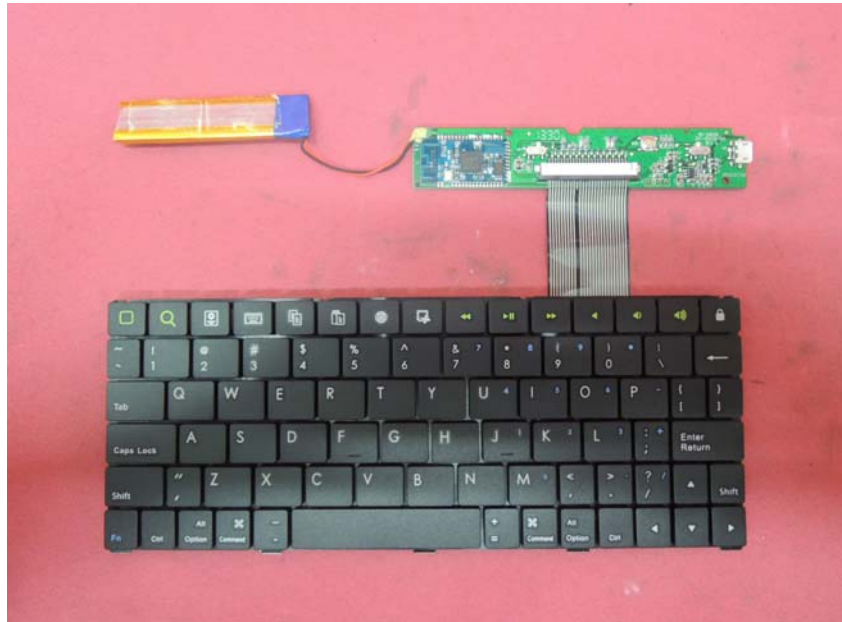


INTERTEK TESTING SERVICE

Report No.: 13071239HKG-001

Equipment Photographs

Model : 2603696

(Internal)

INTERTEK TESTING SERVICE

Report No.: 13071239HKG-001

Equipment Photographs

Model : 2603696

(Internal)

INTERTEK TESTING SERVICE

Report No.: 13071239HKG-001

Equipment Photographs

Model : 2603696

(Internal)

INTERTEK TESTING SERVICE