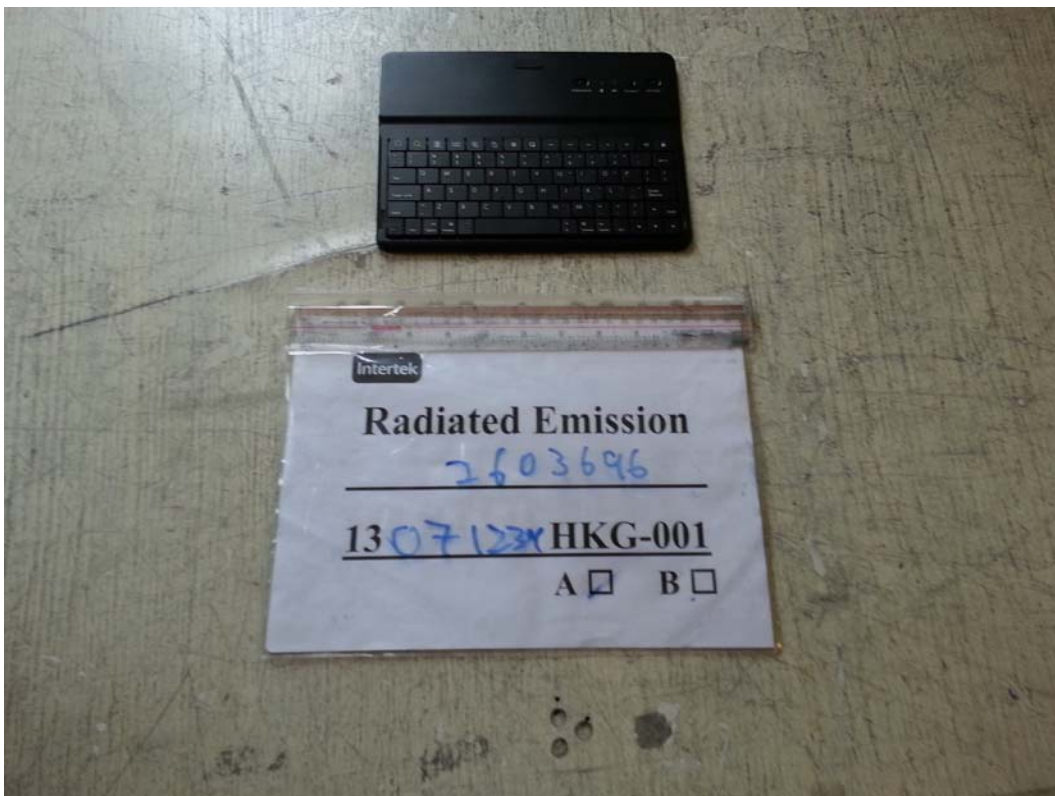

INTERTEK TESTING SERVICE

Report No: 13071239HKG-001

Configuration Photographs

Worst-Case Radiated Emissions

(Front View)

Model : 2603696

INTERTEK TESTING SERVICE

Report No: 13071239HKG-001

Configuration Photographs

Worst-Case Radiated Emissions

(Back View)

Model : 2603696

INTERTEK TESTING SERVICE

Report No: 13071239HKG-001

Configuration Photographs

Worst-Case Radiated Emissions