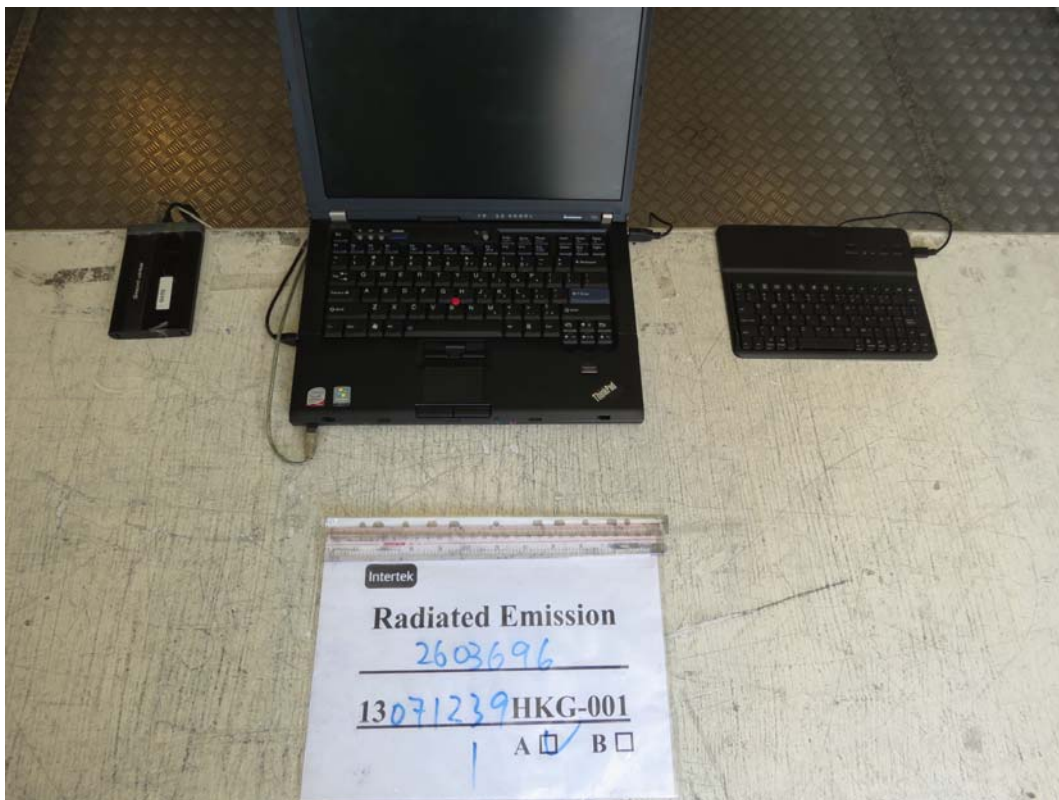

INTERTEK TESTING SERVICE

Report No: 13071239HKG-001

Configuration Photographs

Worst-Case Radiated Emissions

(Front View)

Model : 2603696

INTERTEK TESTING SERVICE

Report No: 13071239HKG-001

Configuration Photographs

Worst-Case Radiated Emissions

(Back View)

Model : 2603696

INTERTEK TESTING SERVICE

Report No: 13071239HKG-001

Configuration Photographs

Worst-Case Radiated Emissions

(Front View)

Model : 2603696

INTERTEK TESTING SERVICE

Report No: 13071239HKG-001

Configuration Photographs Worst-Case Radiated Emissions

(Back View)

Model : 2603696