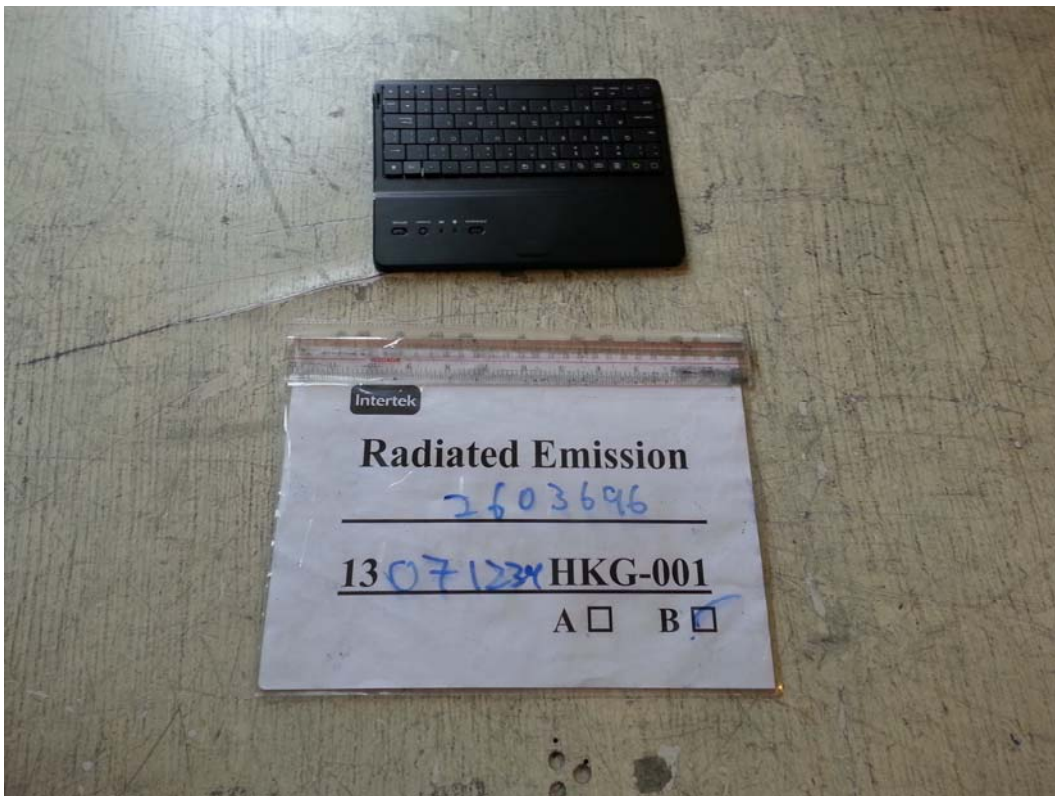

INTERTEK TESTING SERVICE

Report No: 13071239HKG-001

Configuration Photographs

Worst-Case Radiated Emissions

(Front View)

Model : 2603696

INTERTEK TESTING SERVICE

Report No: 13071239HKG-001

Configuration Photographs

Worst-Case Radiated Emissions

(Back View)

Model : 2603696

INTERTEK TESTING SERVICE

Report No: 13071239HKG-001

Configuration Photographs

Worst-Case Radiated Emissions