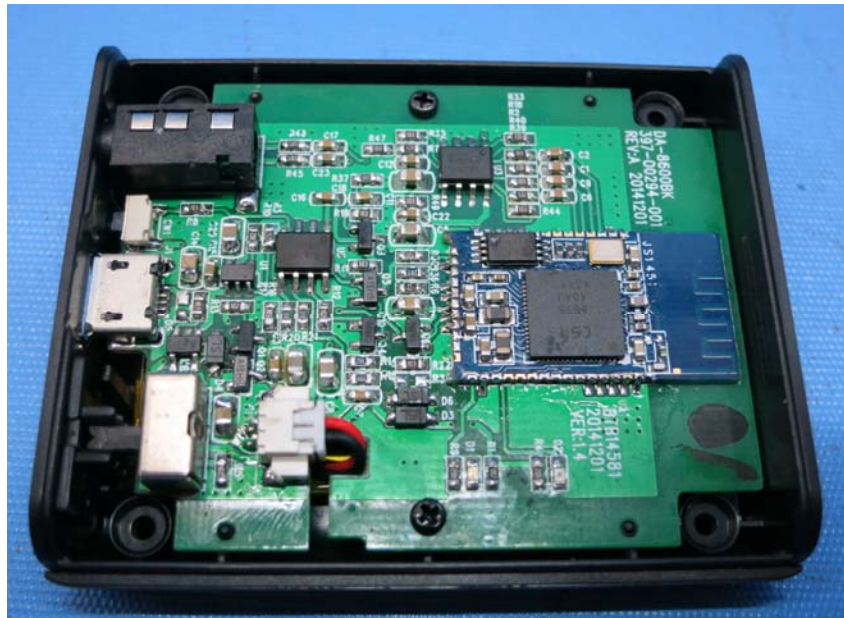

INTERTEK TESTING SERVICE

Report No.: 14121108HKG-001

Equipment Photographs

Model : 1201679

(Internal)

INTERTEK TESTING SERVICE

Report No.: 14121108HKG-001

Equipment Photographs

Model : 1201679

(Internal)

INTERTEK TESTING SERVICE

Report No.: 14121108HKG-001

Equipment Photographs

Model : 1201679

(Internal)

INTERTEK TESTING SERVICE