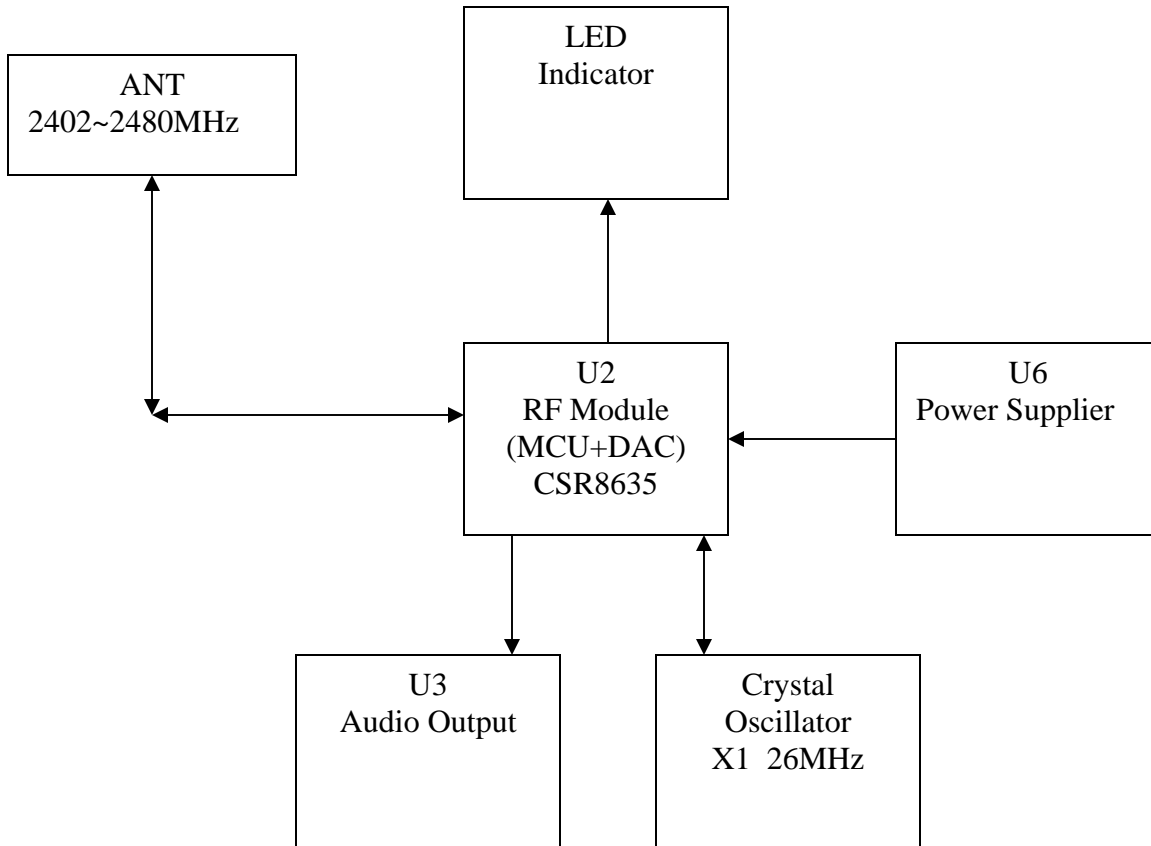

FCC ID: XW3DA-8600BK
Block Diagram

2.4GHz Module Block