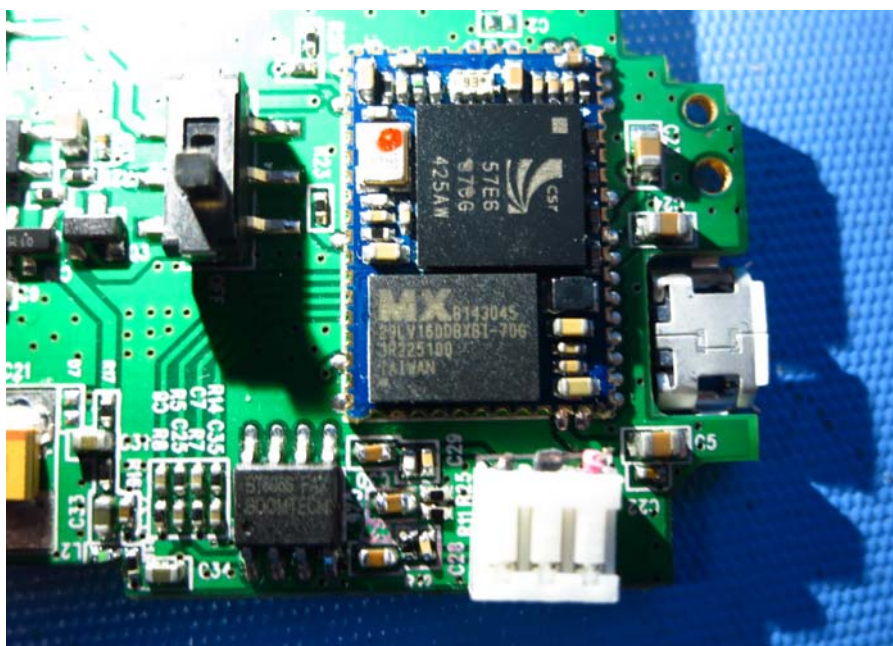

INTERTEK TESTING SERVICE

Report: 14110896HKG-001

Equipment Photographs

Model : DA-8350BK

(Internal)