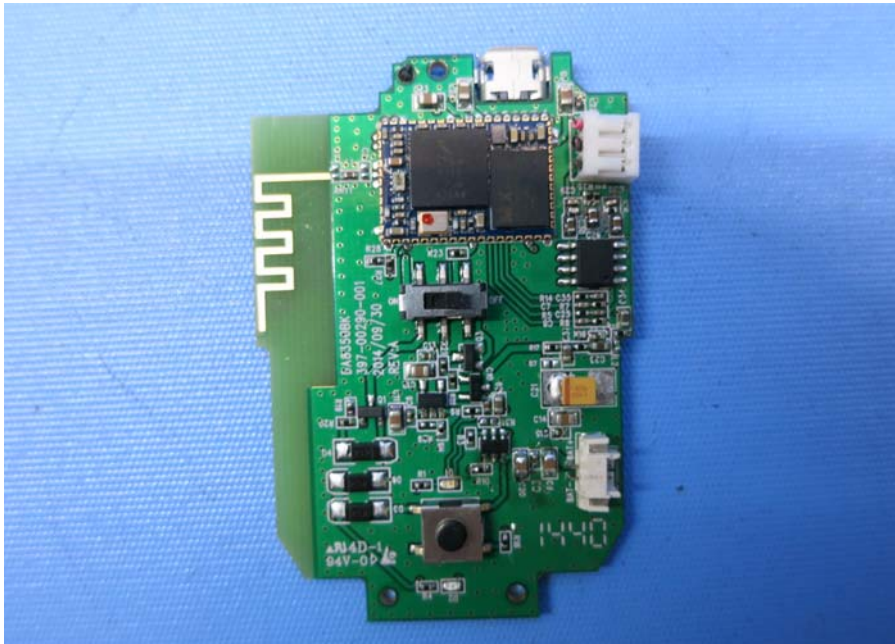

INTERTEK TESTING SERVICE

Report: 14110896HKG-001

Equipment Photographs

Model : DA-8350BK

(Internal)