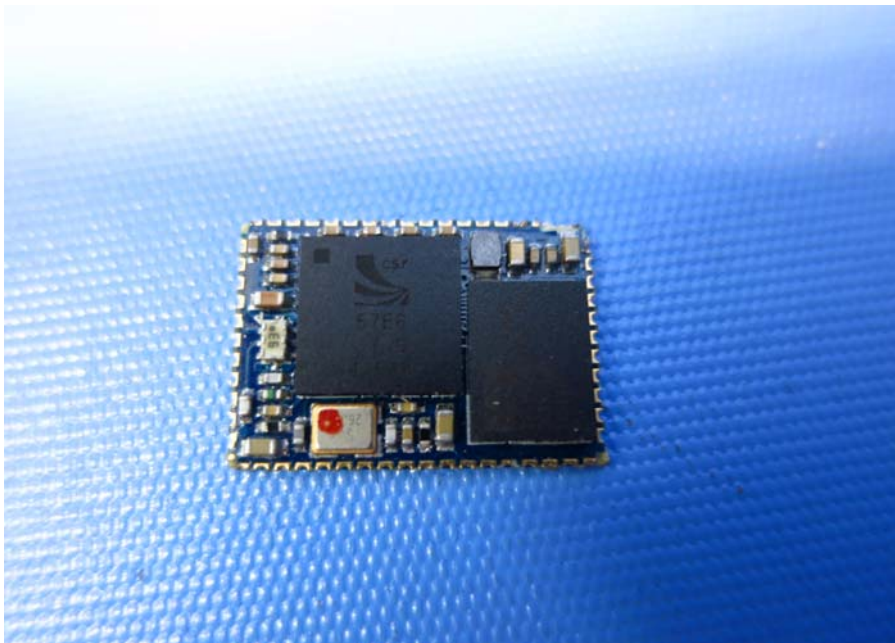

## Equipment Photographs

Model : DA-8350BK

(Internal)