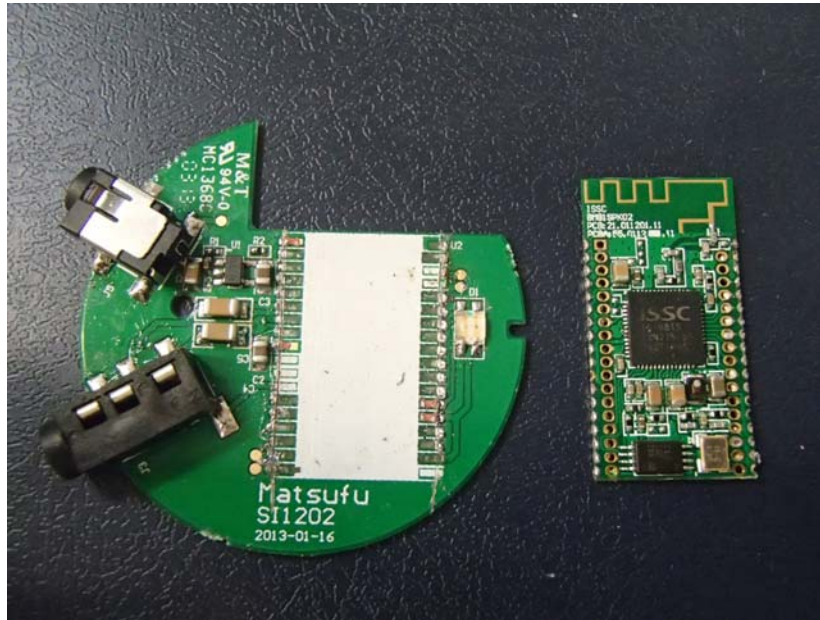

INTERTEK TESTING SERVICE

Report No.: HK13020627-1

Equipment Photographs

Model: 1500465

(Internal)