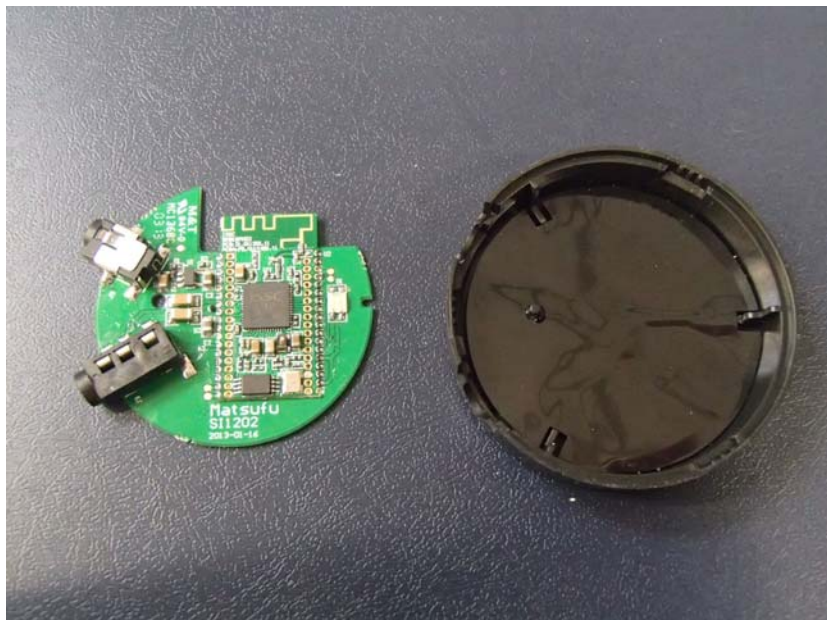

## Equipment Photographs

Model: 1500465

(Internal)

---

**INTERTEK TESTING SERVICE**

Report No.: HK13020627-1

**Equipment Photographs**

**Model: 1500465**