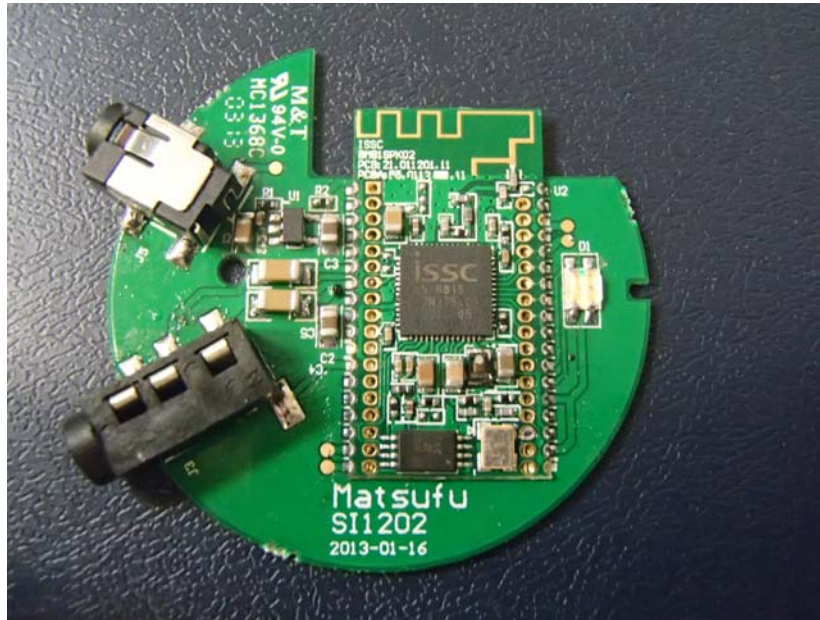

## Equipment Photographs

Model: 1500465

(Internal)

---

**INTERTEK TESTING SERVICE**

Report No.: HK13020627-1

**Equipment Photographs**

**Model: 1500465**

**(Internal)**

---