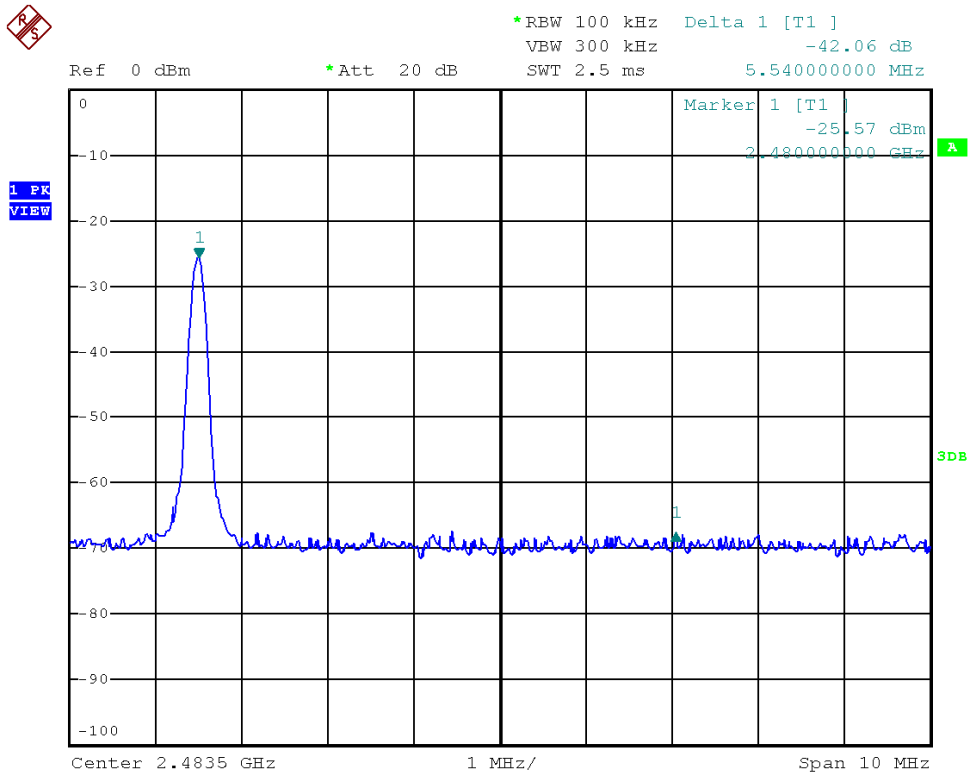

INTERTEK TESTING SERVICES

Report No.: HK13020627-1
Sample No.: 1/2

Bandwidth / Bandedge Plot – Pursuant to FCC Part 15 Section 15. 249 Requirement (Pass/Fail)