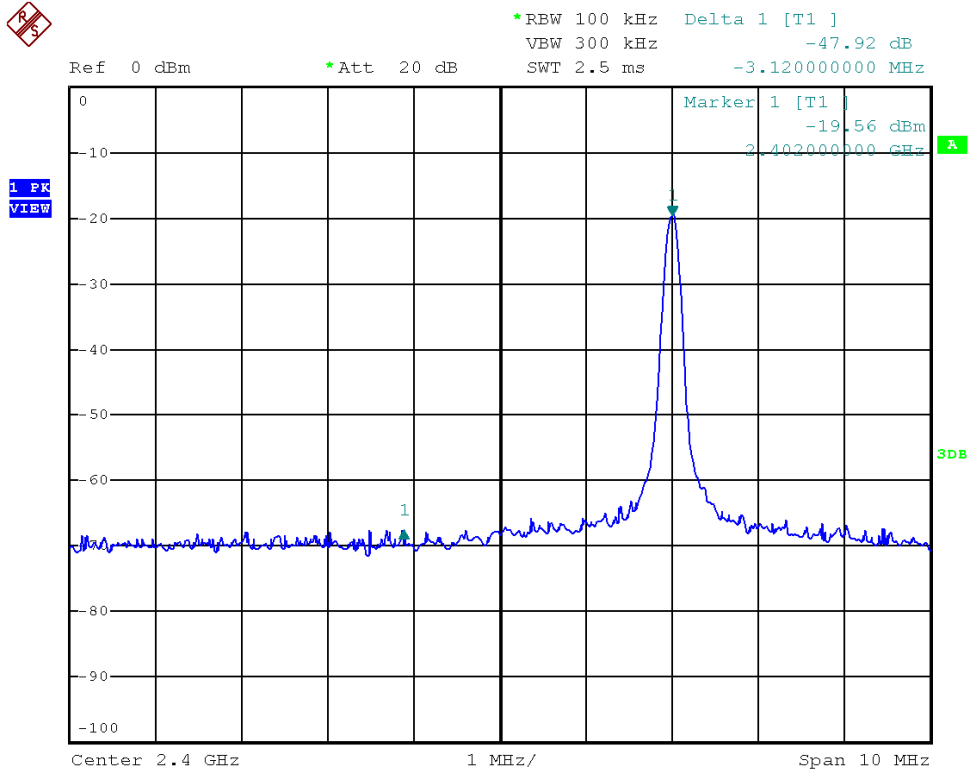

INTERTEK TESTING SERVICES

Report No.: HK13020627-1
Sample No.: 1/2

Bandwidth / Bandedge Plot – Pursuant to FCC Part 15 Section 15. 249 Requirement (Pass/Fail)