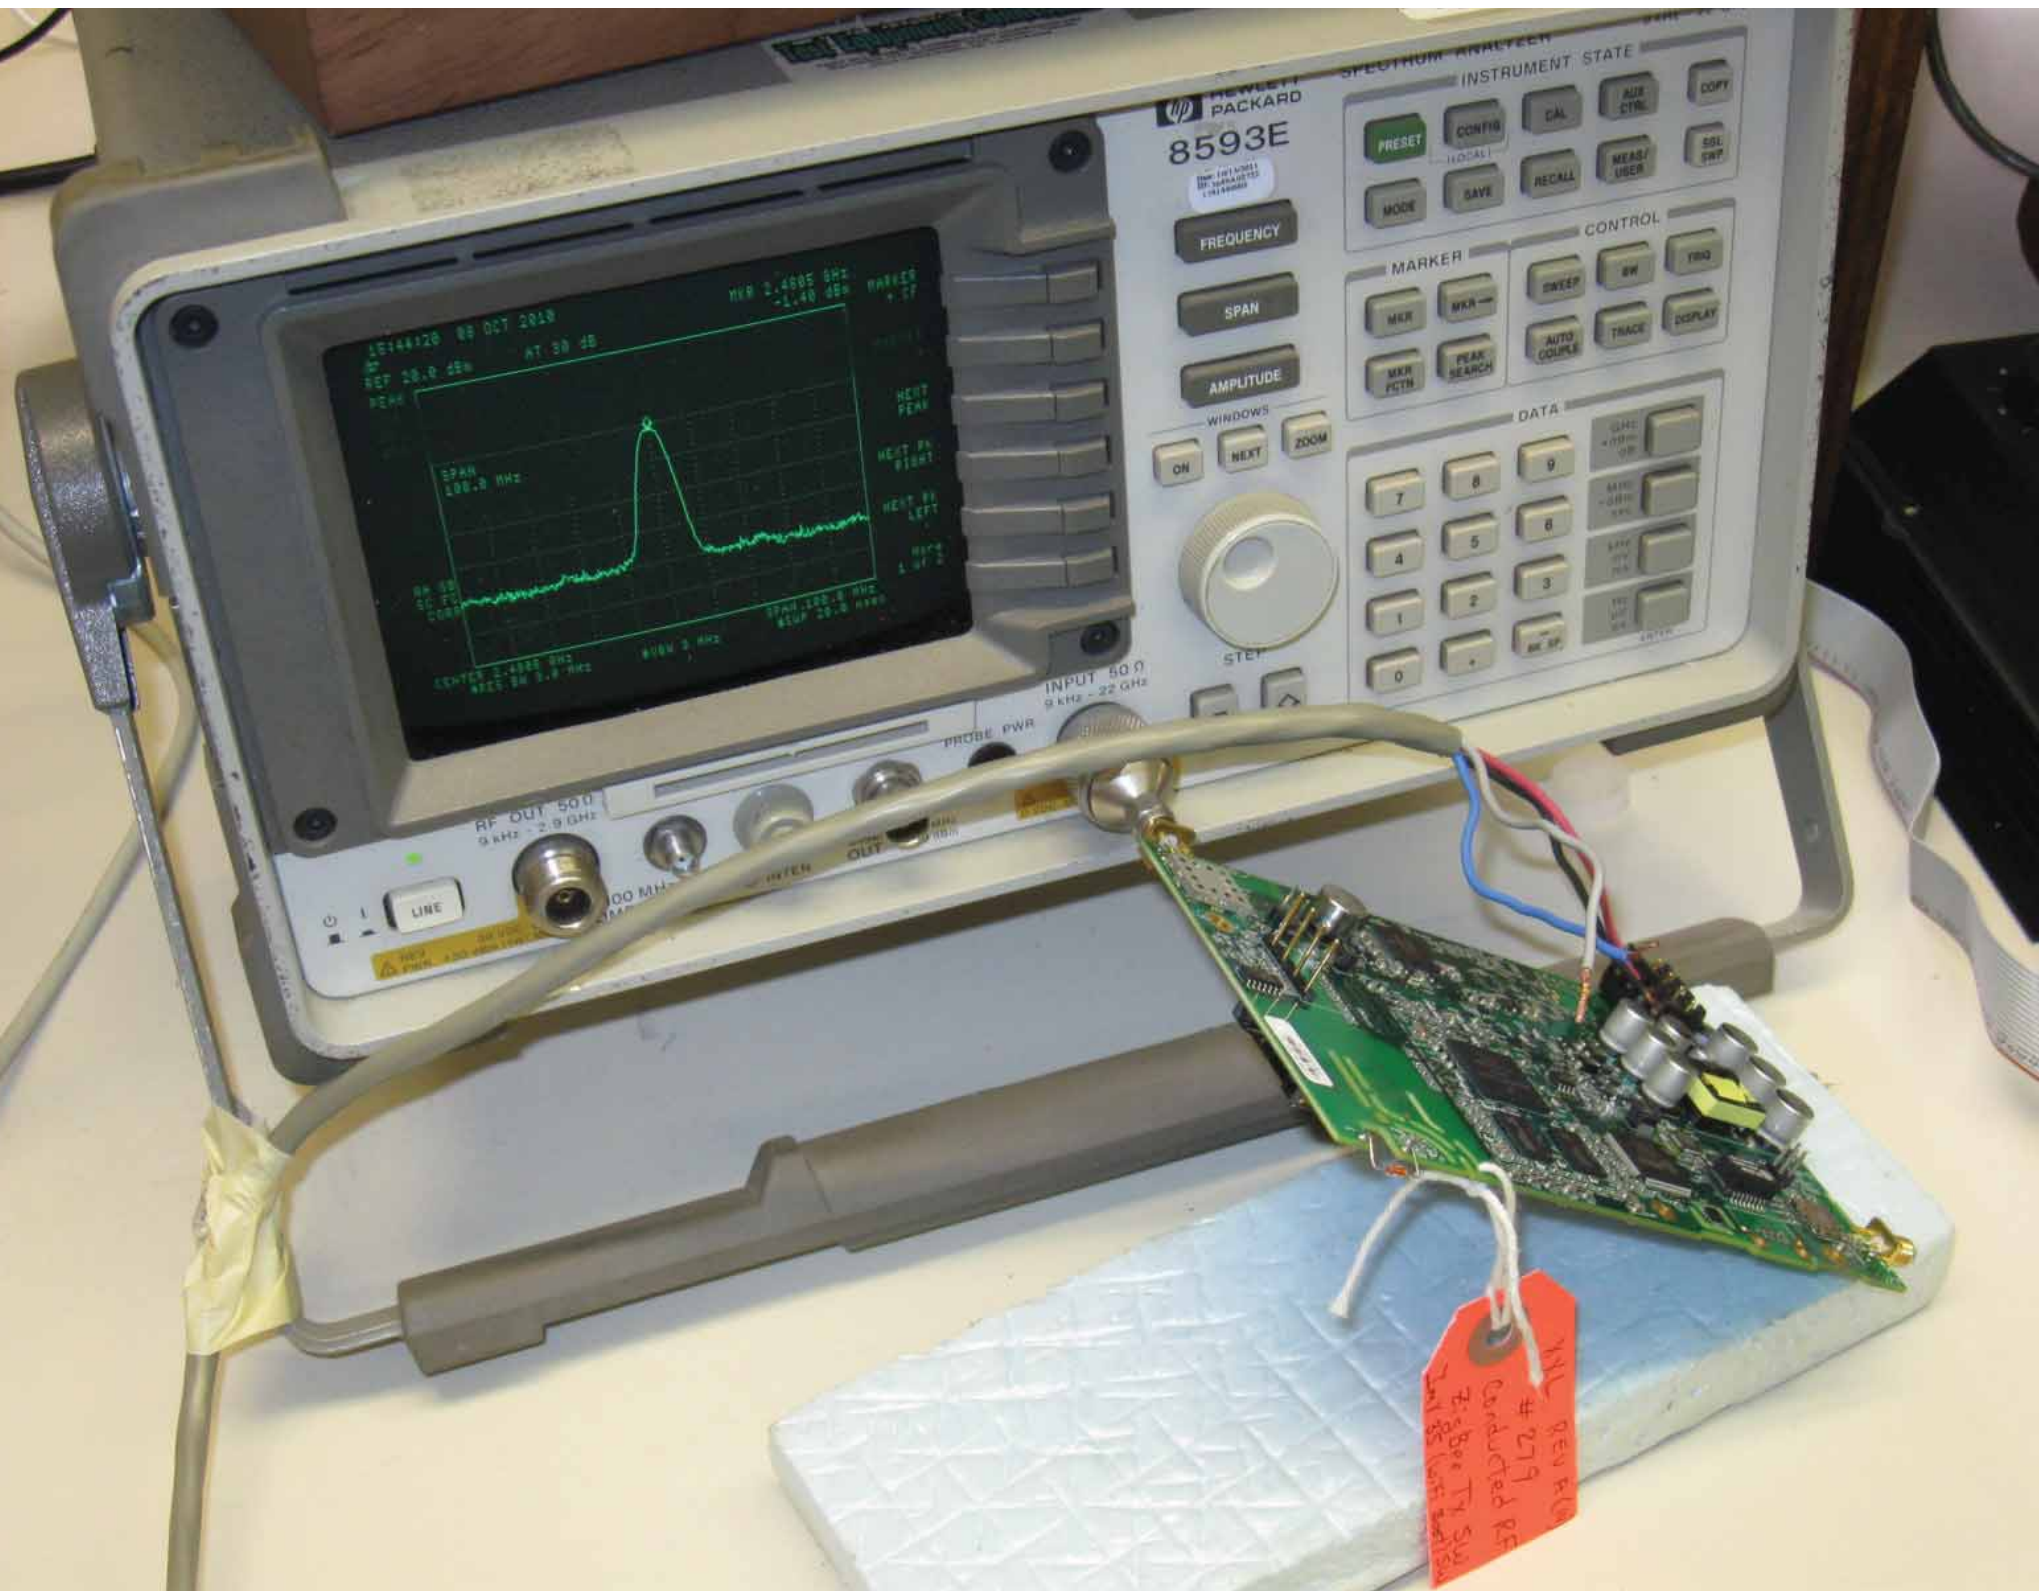

DUT on OATS

DUT on OATS (close-up)

(one of 3 axes tested)

hp HEWLETT
PACKARD
8593E

SPECTRUM ANALYZER INSTRUMENT STATE

CONTROL PANEL:

- Buttons: PRESET, COMP, CAL, RECALL, COPY, MODE, SAVE, RECALL, RECALL/USER, SBL SWP
- MARKER: MKR, MKR OFF, MKR FCTN, PEAK SEARCH
- CONTROL: SWEEP, PR, TRIG, AUTO COUPLE, TRACE, DISPLAY
- DATA: 7, 8, 9, 4, 5, 6, 1, 2, 3, 0, MK SP
- FUNCTIONS: WINDOW, NEXT, ZOOM, STEP

RF OUT 50 Ω 9 kHz - 2.9 GHz
100 MHz COMB OUT
VOL INTEN
CAL OUT 10 MHz 20 dBm
INPUT 50 Ω 0 kHz - 22 GHz
PROBE PWR

REV E(0)
279
Conducted RF
Z-Box Ty Sui
Jan 85 (last revision)