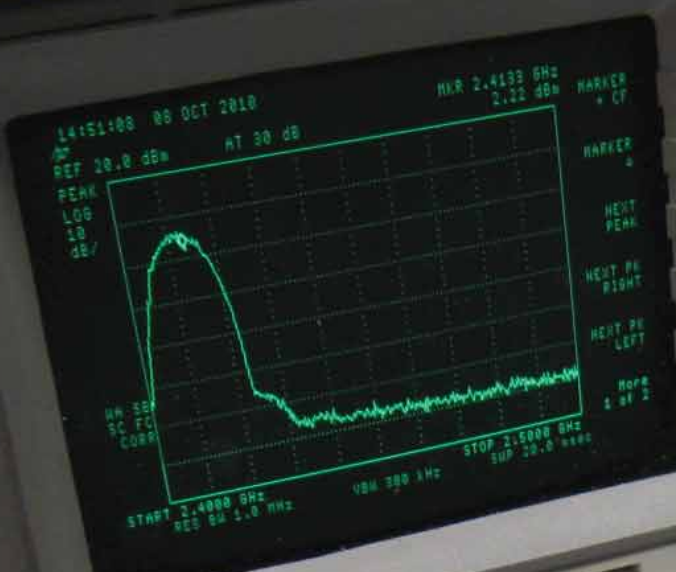

DUT on OATS

DUT on OATS (close-up)

(one of 3 axes tested)

hp HEWLETT
PACKARD
8593E

SPECTRUM ANALYZER INSTRUMENT STATE

CONTROL PANEL:

- Buttons: PRESET, COMP, CAL, RECALL, COPY, MODE, SAVE, RECALL, RECALL/USER, SBL SWP
- MARKER: MKR, MKR OFF, MKR FCTN, PEAK SEARCH
- CONTROL: SWEEP, PR, TRIG, AUTO COUPLE, TRACE, DISPLAY
- DATA: 7, 8, 9, 4, 5, 6, 1, 2, 3, 0, MK SP
- FUNCTIONS: WINDOW, NEXT, ZOOM, STEP

RF OUT 50 Ω 9 kHz - 2.9 GHz
100 MHz COMB OUT
VOL INTEN
CAL OUT 10 MHz 20 dBm
INPUT 50 Ω 0 kHz - 22 GHz
PROBE PWR

REV E(0)
279
Conducted RF
Z-Box Ty Sui
Jan 85 (last revision)