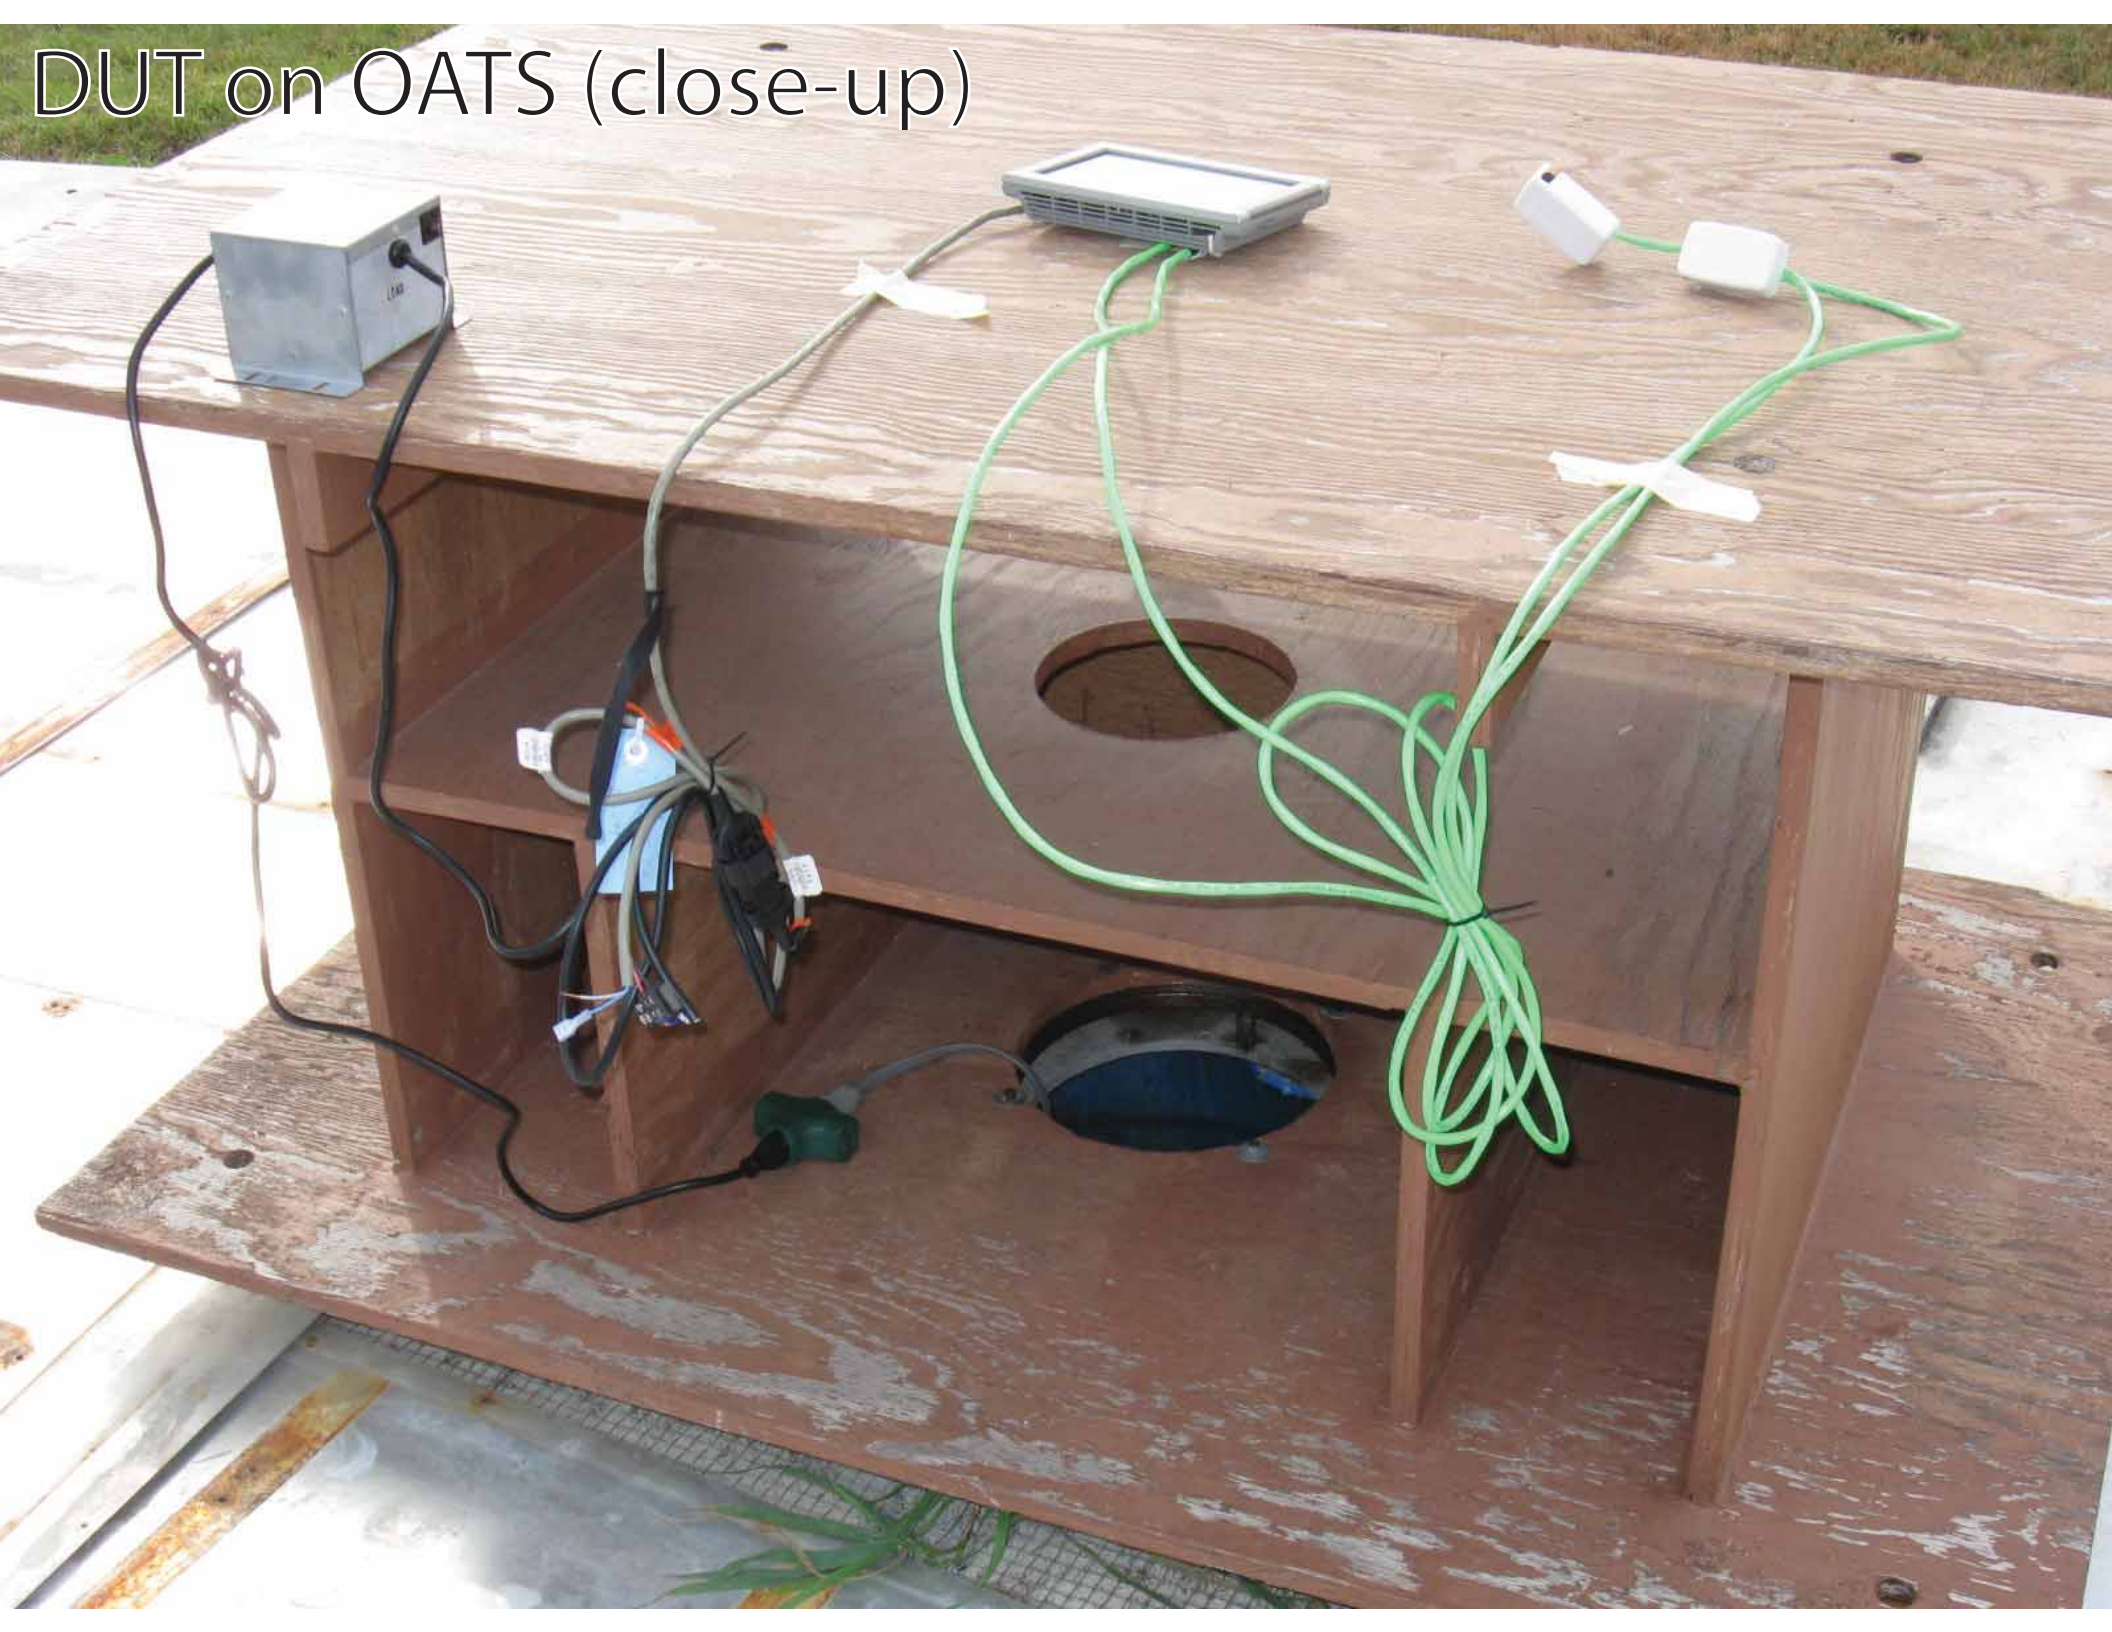

DUT on OATS

DUT on OATS (close-up)

(one of 3 axes tested)

hp HEWLETT
PACKARD
8593E

SPECTRUM ANALYZER INSTRUMENT STATE

CONTROL PANEL:

- Buttons: PRESET, COMP, CAL, RECALL, COPY, MODE, SAVE, RECALL, RECALL/USER, SBL SWP
- MARKER: MKR, MKR OFF, MKR FCTN, PEAK SEARCH
- CONTROL: SWEEP, PR, TRIG, AUTO COUPLE, TRACE, DISPLAY
- DATA: 7, 8, 9, 4, 5, 6, 1, 2, 3, 0, MK SP
- FUNCTIONS: WINDOW, NEXT, ZOOM, STEP

RF OUT 50 Ω 9 kHz - 2.9 GHz
100 MHz COMB OUT
VOL INTEN
CAL OUT 10 MHz 20 dBm
INPUT 50 Ω 0 kHz - 22 GHz
PROBE PWR

REV E(0)
279
Conducted RF
Z-Box Ty Sui
Jan 85 (last revision)