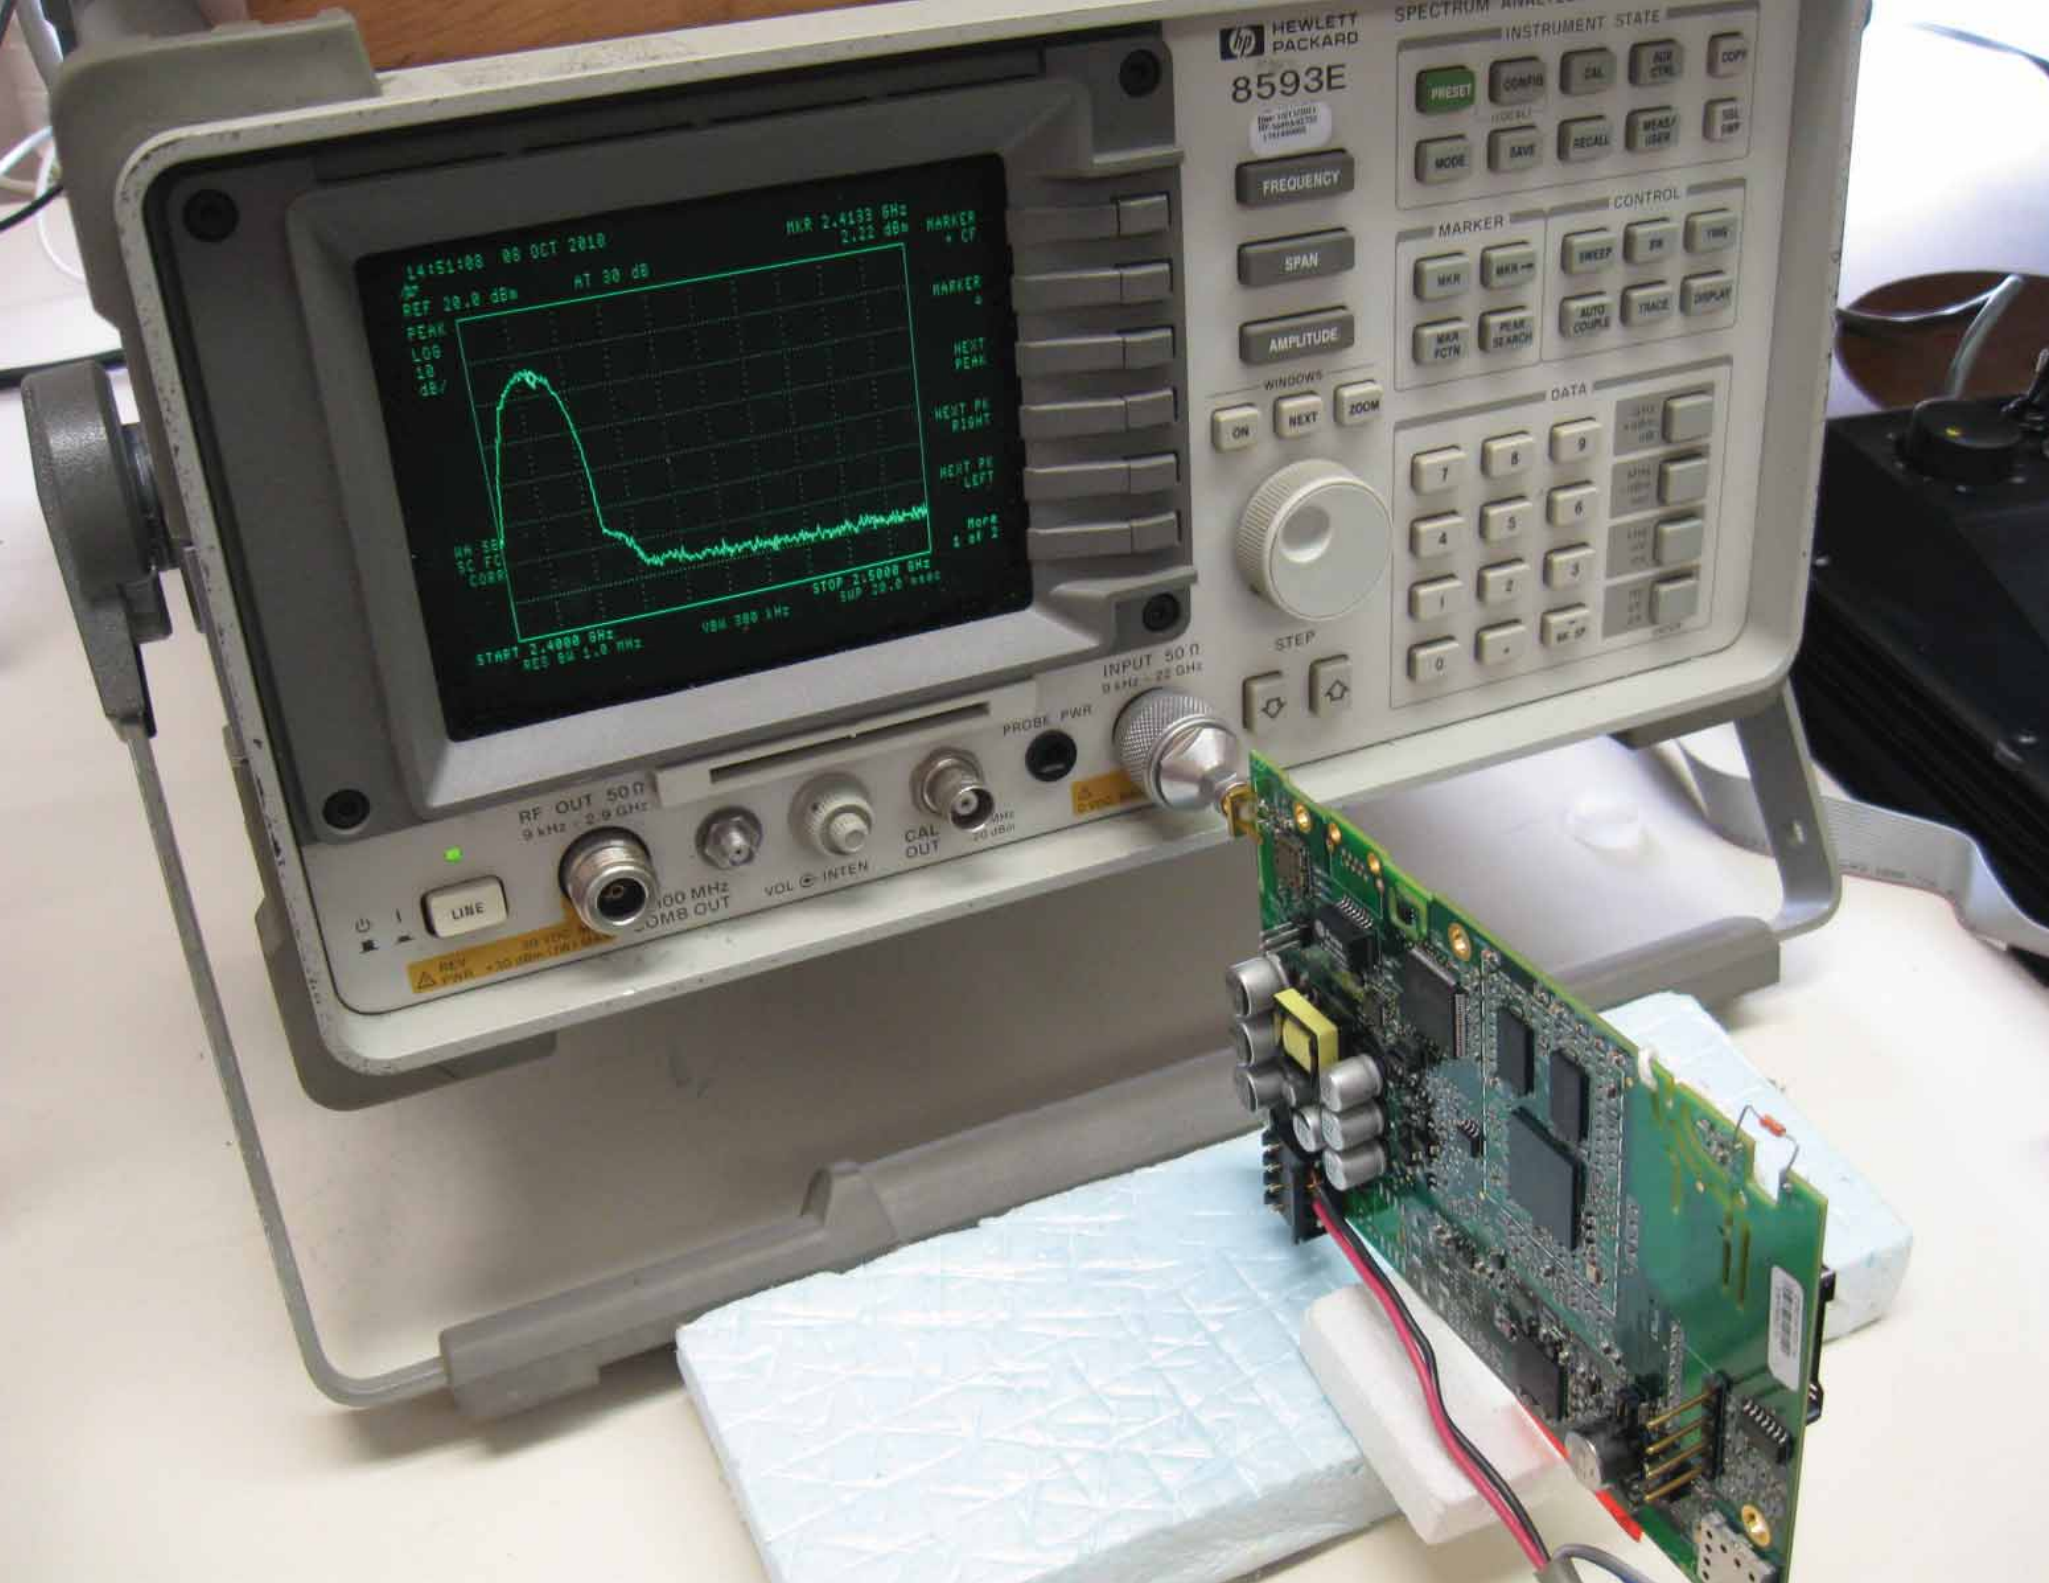

DUT on OATS

DUT on OATS (close-up)

(one of 3 axes tested)

hp HEWLETT
PACKARD
8593E

SPECTRUM ANALYZER INSTRUMENT STATE

CONTROL PANEL:

- Buttons: PRESET, COMP, CAL, RECALL, COPY, MODE, SAVE, RECALL, RECALL/USER, SBL SWP
- MARKER: MKR, MKR OFF, MKR FCTN, PEAK SEARCH
- CONTROL: SWEEP, PR, TRIG, AUTO COUPLE, TRACE, DISPLAY
- DATA: 7, 8, 9, 4, 5, 6, 1, 2, 3, 0, MK SP
- FUNCTIONS: WINDOW, NEXT, ZOOM, STEP

RF OUT 50 Ω 9 kHz - 2.9 GHz
100 MHz COMB OUT
VOL INTEN
CAL OUT 10 MHz 20 dBm
INPUT 50 Ω 0 kHz - 22 GHz
PROBE PWR

REV E(0)
279
Conducted RF
Z-Box Ty Sui
Jan 85 (last revision)