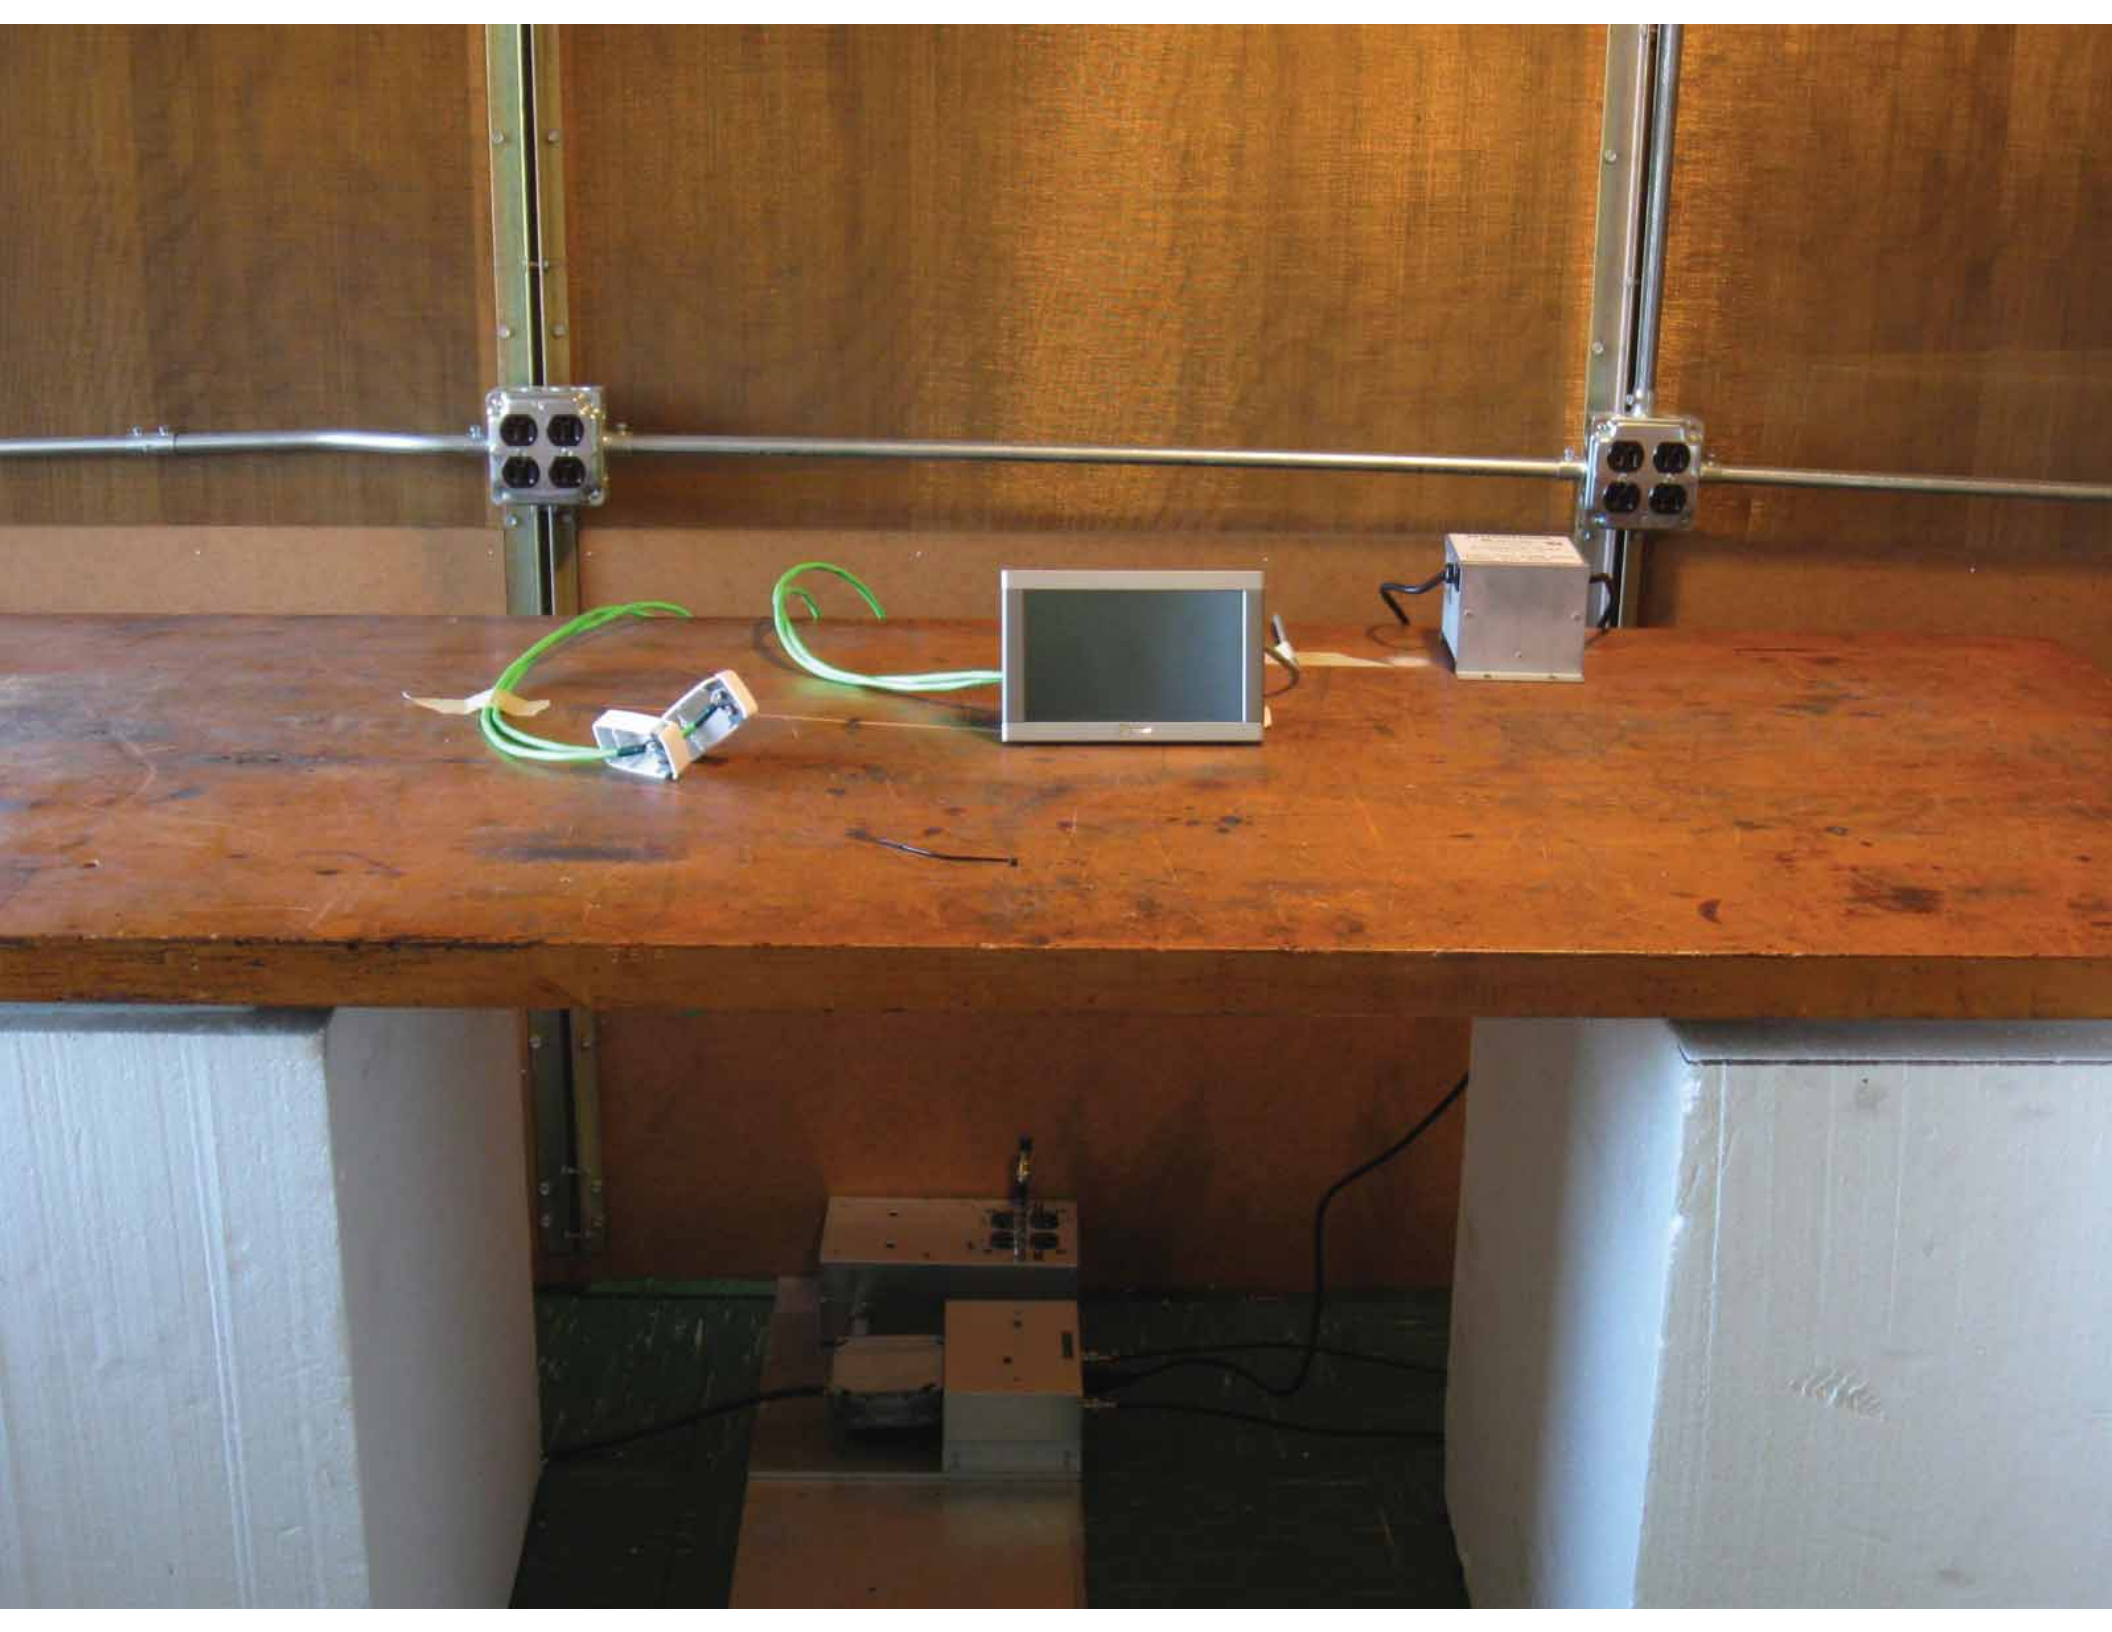

DUT on OATS

DUT on OATS (close-up)

(one of 3 axes tested)

hp HEWLETT
PACKARD
8593E

SPECTRUM ANALYZER INSTRUMENT STATE

CONTROL PANEL:

- Buttons: PRESET, COMP, CAL, RECALL, COPY, MODE, SAVE, RECALL, RECALL/USER, SBL SWP
- MARKER: MKR, MKR OFF, MKR FCTN, PEAK SEARCH
- CONTROL: SWEEP, PR, TRIG, AUTO COUPLE, TRACE, DISPLAY
- DATA: 7, 8, 9, 4, 5, 6, 1, 2, 3, 0, MK SP
- FUNCTIONS: WINDOW, NEXT, ZOOM, STEP

RF OUT 50 Ω 9 kHz - 2.9 GHz
100 MHz COMB OUT
VOL INTEN
CAL OUT 10 MHz 20 dBm
INPUT 50 Ω 0 kHz - 22 GHz
PROBE PWR

REV E(0)
279
Conducted RF
Z-Box Ty Sui
Jan 85 (last revision)