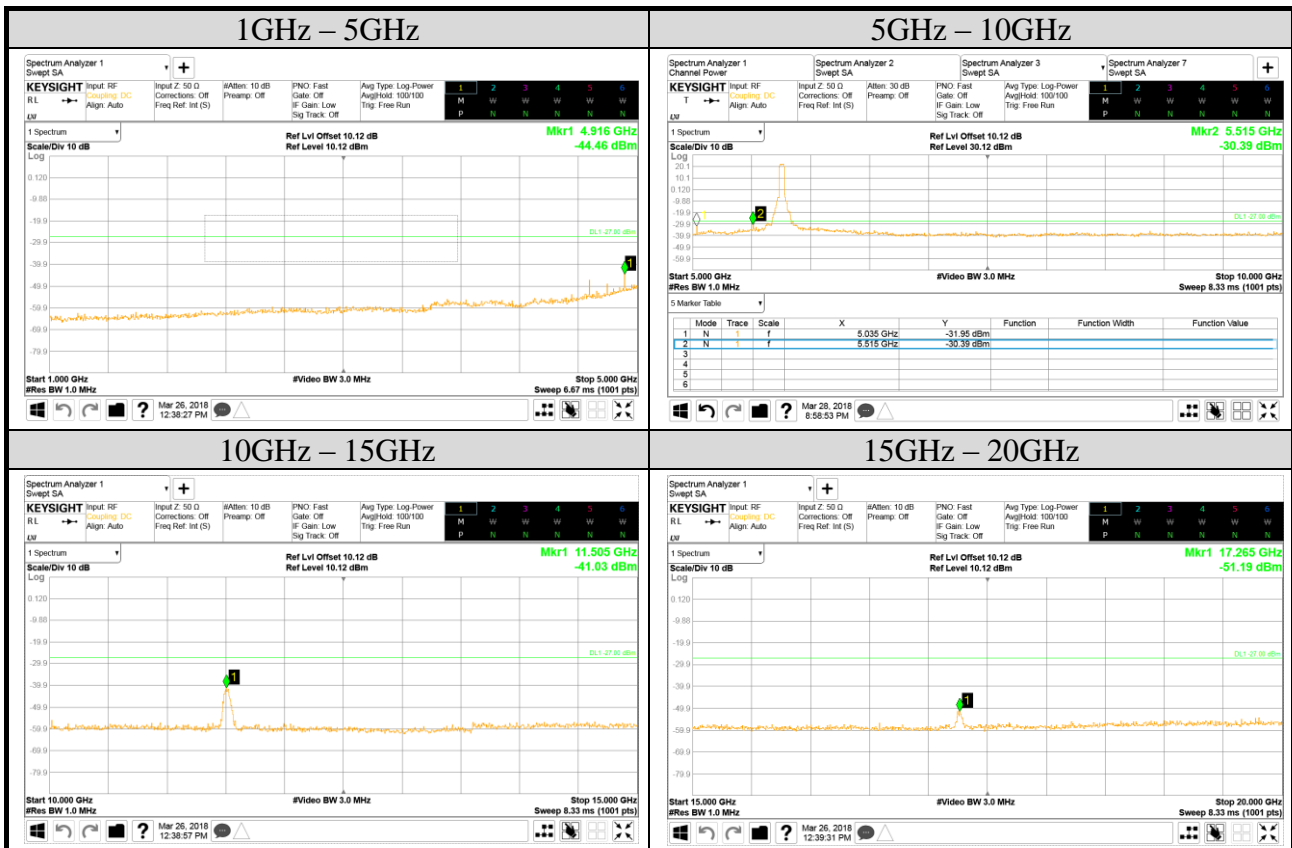

Audix Technology Corp.
 No. 53-11, Dingfu, Linkou, Dist.,
 New Taipei City 244, Taiwan

Tel: +886 2 26099301
Fax: +886 2 26099303

Test Date	2018/03/26	Temp./Hum.	25°C/54%
Mode	802.11ac-VHT40	UNII Band	II-2C
		Frequency	TX 5670MHz
Cable Loss	1.74dB	Test Voltage	AC 120V, 60Hz (via AC/DC Adapter)
Simultaneous Factor 10 log(n) (Note: "n" is antenna number)		6.02	

Audix Technology Corp.
 No. 53-11, Dingfu, Linkou, Dist.,
 New Taipei City 244, Taiwan

Tel: +886 2 26099301
Fax: +886 2 26099303

Test Date	2018/03/26~28	Temp./Hum.	25°C/54%
Mode	802.11ac-VHT40	UNII Band	III
		Frequency	TX 5755MHz
Cable Loss	1.74dB	Test Voltage	AC 120V, 60Hz (via AC/DC Adapter)
Simultaneous Factor 10 log(n) (Note: "n" is antenna number)		6.02	