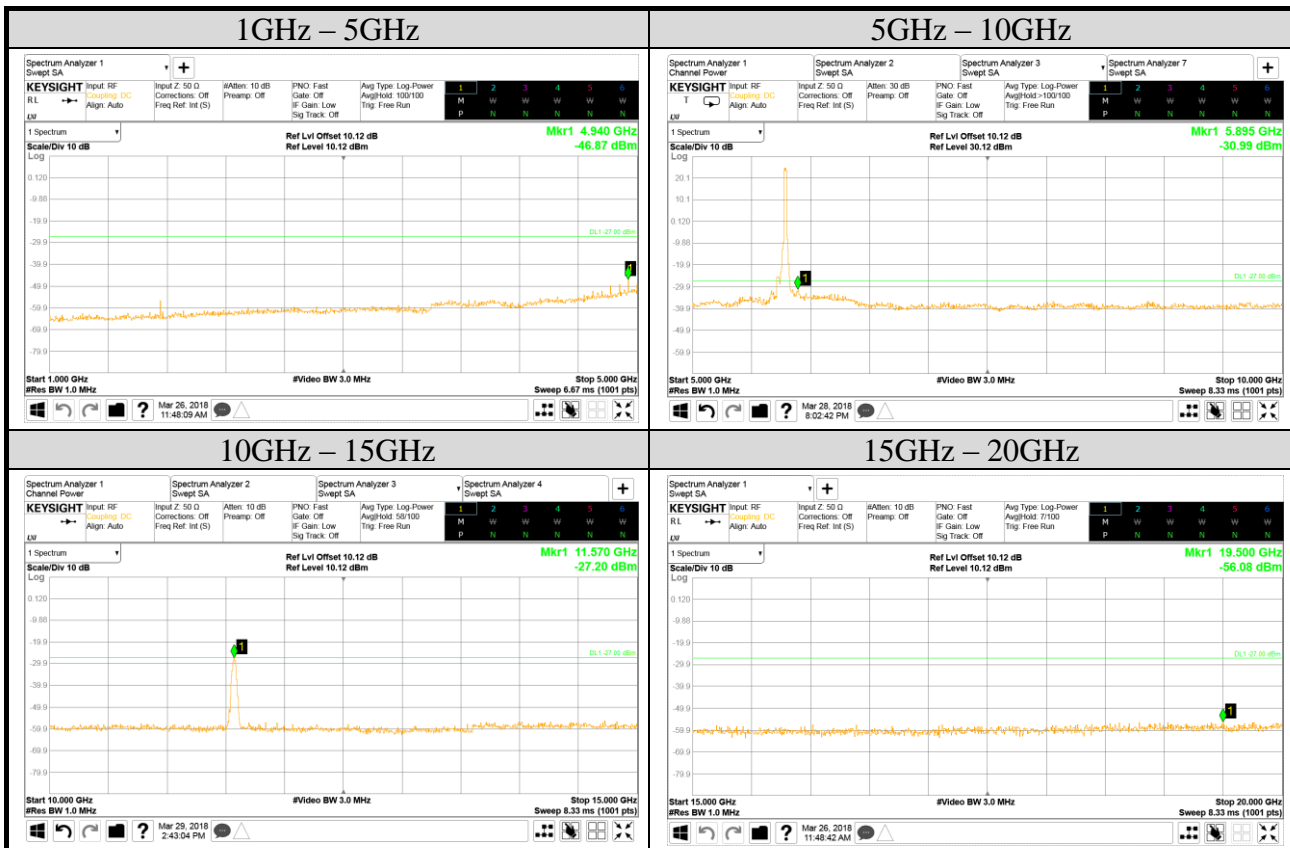

Audix Technology Corp.
No. 53-11, Dingfu, Linkou, Dist.,
New Taipei City 244, Taiwan

Tel: +886 2 26099301
Fax: +886 2 26099303

Test Date	2018/03/26~29	Temp./Hum.	25°C/54%
Mode	802.11n-HT20	UNII Band	III
Cable Loss	1.74dB	Frequency	TX 5785MHz
Simultaneous Factor 10 log(n) (Note: "n" is antenna number)		Test Voltage	AC 120V, 60Hz (via AC/DC Adapter)
			6.02