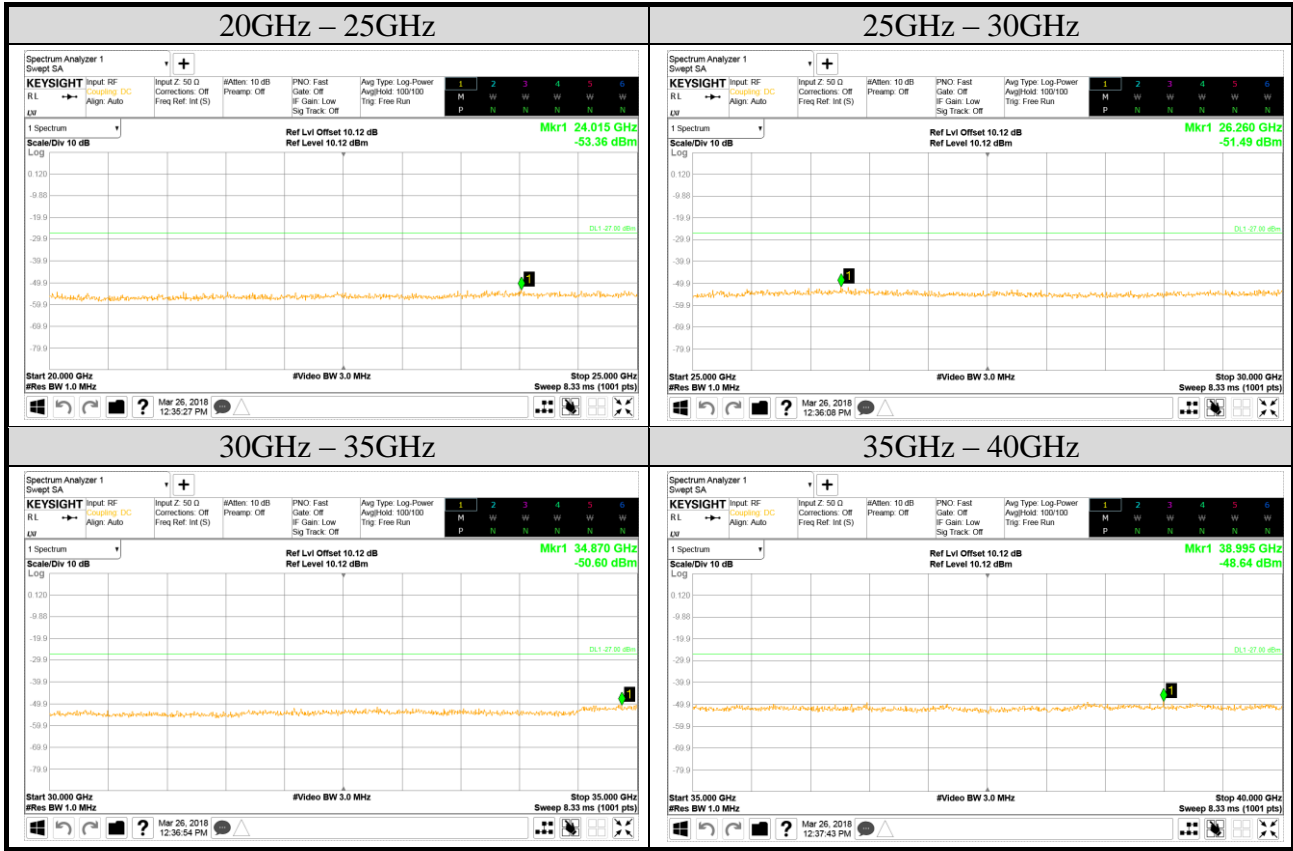

Audix Technology Corp.
 No. 53-11, Dingfu, Linkou, Dist.,
 New Taipei City 244, Taiwan

Tel: +886 2 26099301
Fax: +886 2 26099303

Test Date	2018/03/26	Temp./Hum.	25°C/54%
Mode	802.11ac-VHT40	UNII Band	II-2C
		Frequency	TX 5550MHz
Cable Loss	1.74dB	Test Voltage	AC 120V, 60Hz (via AC/DC Adapter)
Simultaneous Factor 10 log(n) (Note: "n" is antenna number)		6.02	

Audix Technology Corp.
 No. 53-11, Dingfu, Linkou, Dist.,
 New Taipei City 244, Taiwan

Tel: +886 2 26099301
Fax: +886 2 26099303

Test Date	2018/03/26	Temp./Hum.	25°C/54%
Mode	802.11ac-VHT40	UNII Band	II-2C
		Frequency	TX 5670MHz
Cable Loss	1.74dB	Test Voltage	AC 120V, 60Hz (via AC/DC Adapter)
Simultaneous Factor 10 log(n) (Note: "n" is antenna number)		6.02	