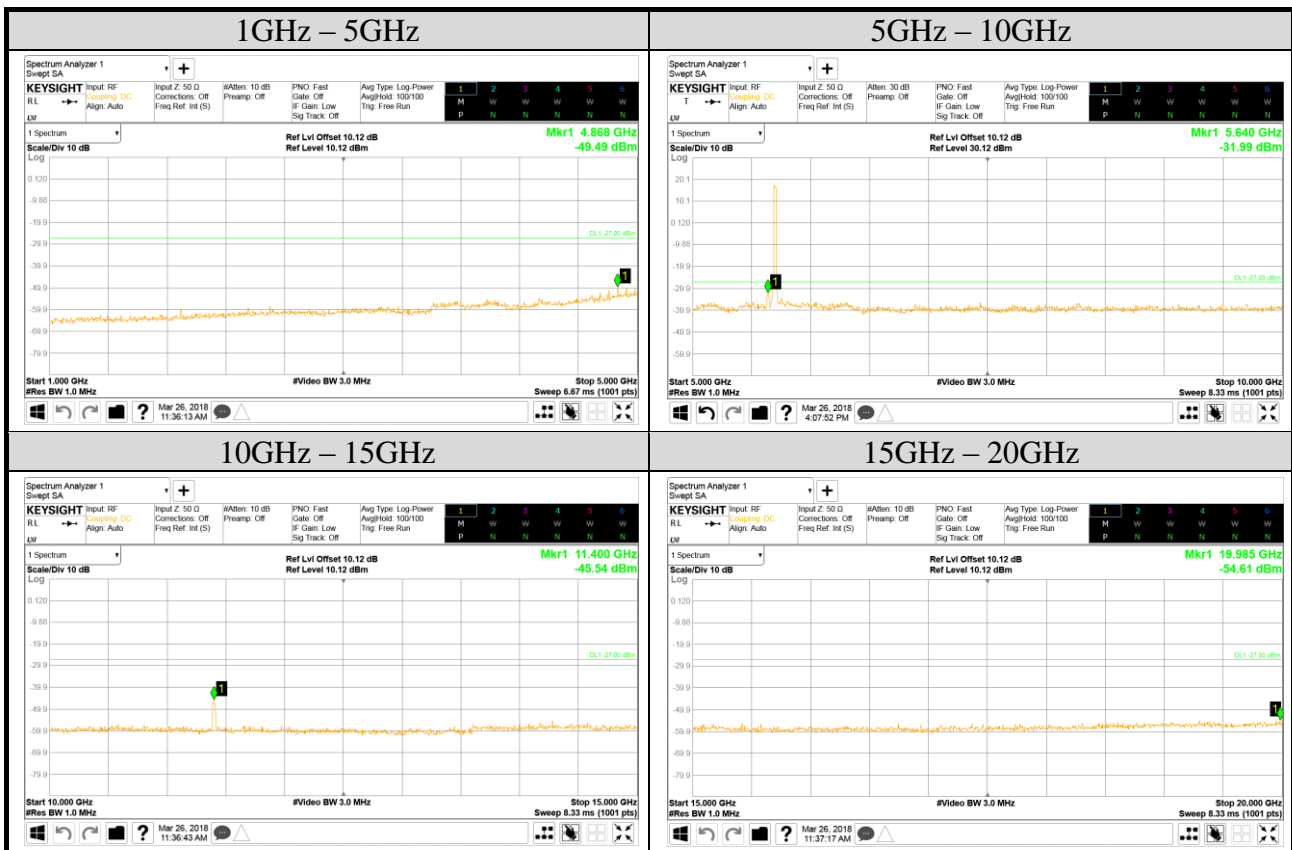

Test Date	2018/03/26	Temp./Hum.	25°C/54%
Mode	802.11n-HT20	UNII Band	II-2C
		Frequency	TX 5700MHz
Cable Loss	1.74dB	Test Voltage	AC 120V, 60Hz (via AC/DC Adapter)
Simultaneous Factor 10 log(n) (Note: "n" is antenna number)		6.02	

Audix Technology Corp.
 No. 53-11, Dingfu, Linkou, Dist.,
 New Taipei City 244, Taiwan

Tel: +886 2 26099301
Fax: +886 2 26099303

Test Date	2018/03/26~29	Temp./Hum.	25°C/54%
Mode	802.11n-HT20	UNII Band	III
Cable Loss	1.74dB	Frequency	TX 5745MHz
Simultaneous Factor 10 log(n) (Note: "n" is antenna number)		Test Voltage	AC 120V, 60Hz (via AC/DC Adapter)
			6.02