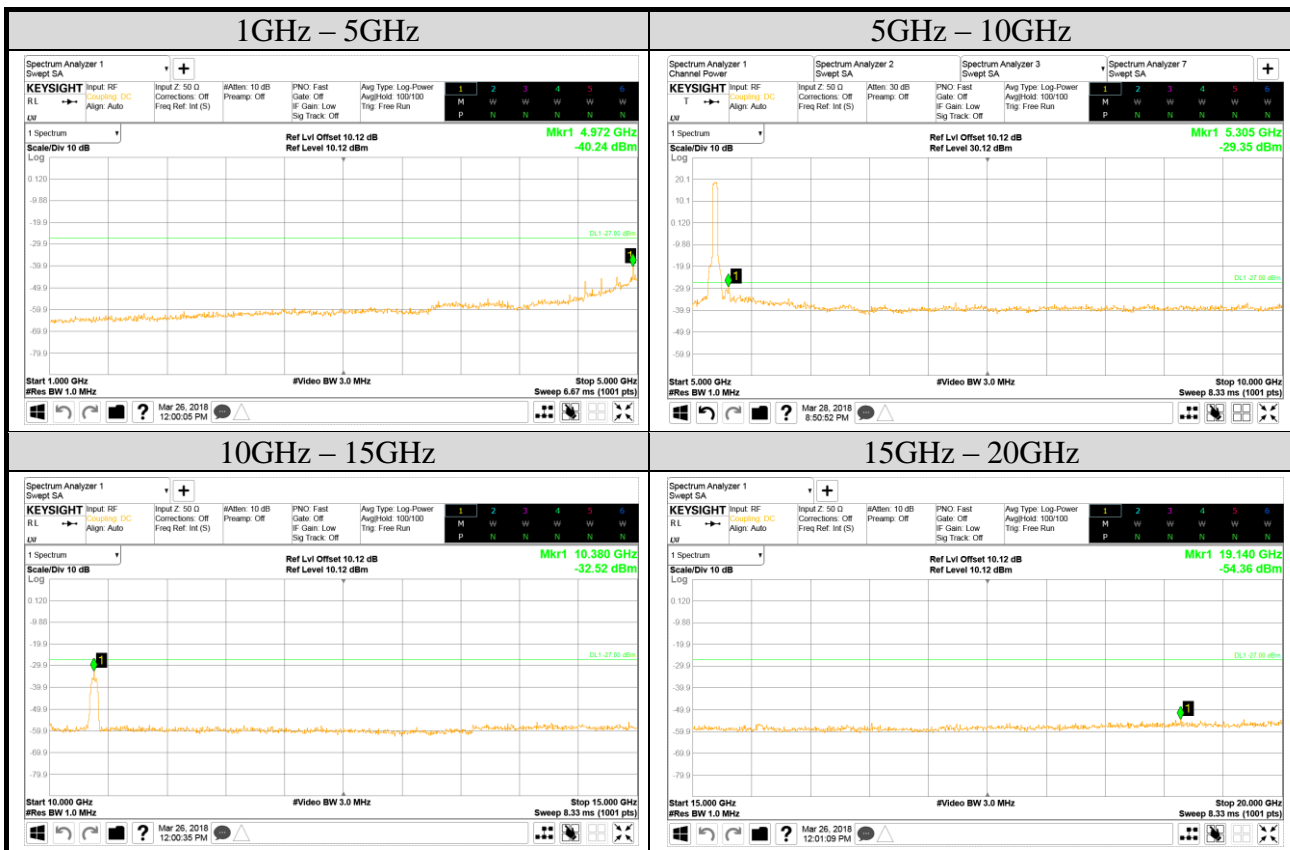

Audix Technology Corp.
No. 53-11, Dingfu, Linkou, Dist.,
New Taipei City 244, Taiwan

Tel: +886 2 26099301
Fax: +886 2 26099303

Test Date	2018/03/26~28	Temp./Hum.	25°C/54%
Mode	802.11ac-VHT40	UNII Band	I
		Frequency	TX 5190MHz
Cable Loss	1.74dB	Test Voltage	AC 120V, 60Hz (via AC/DC Adapter)
Simultaneous Factor 10 log(n) (Note: “n” is antenna number)		6.02