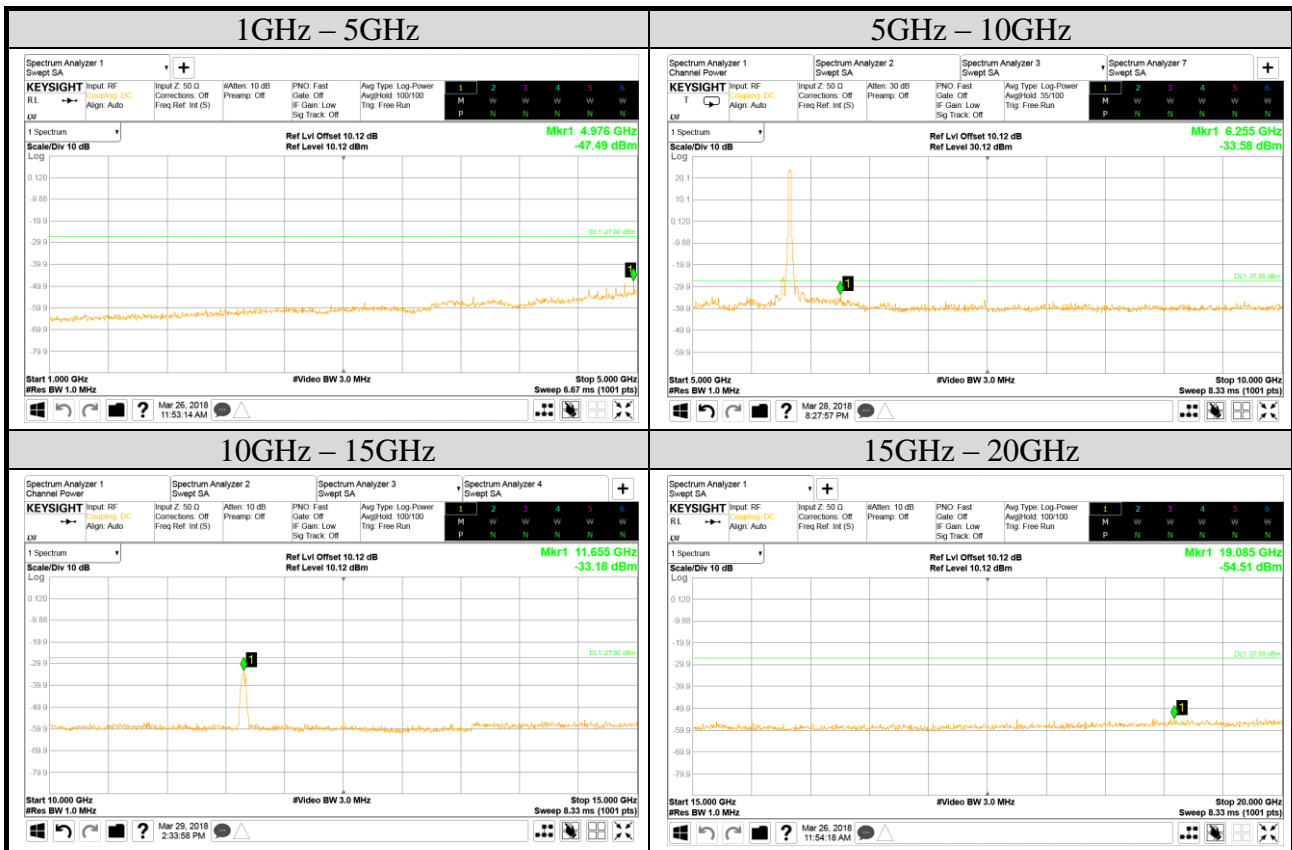

Audix Technology Corp.
No. 53-11, Dingfu, Linkou, Dist.,
New Taipei City 244, Taiwan

Tel: +886 2 26099301
Fax: +886 2 26099303

Test Date	2018/03/26~29	Temp./Hum.	25°C/54%
Mode	802.11n-HT20	UNII Band	III
Cable Loss	1.74dB	Frequency	TX 5825MHz
Simultaneous Factor 10 log(n) (Note: "n" is antenna number)		Test Voltage	AC 120V, 60Hz (via AC/DC Adapter)
			6.02