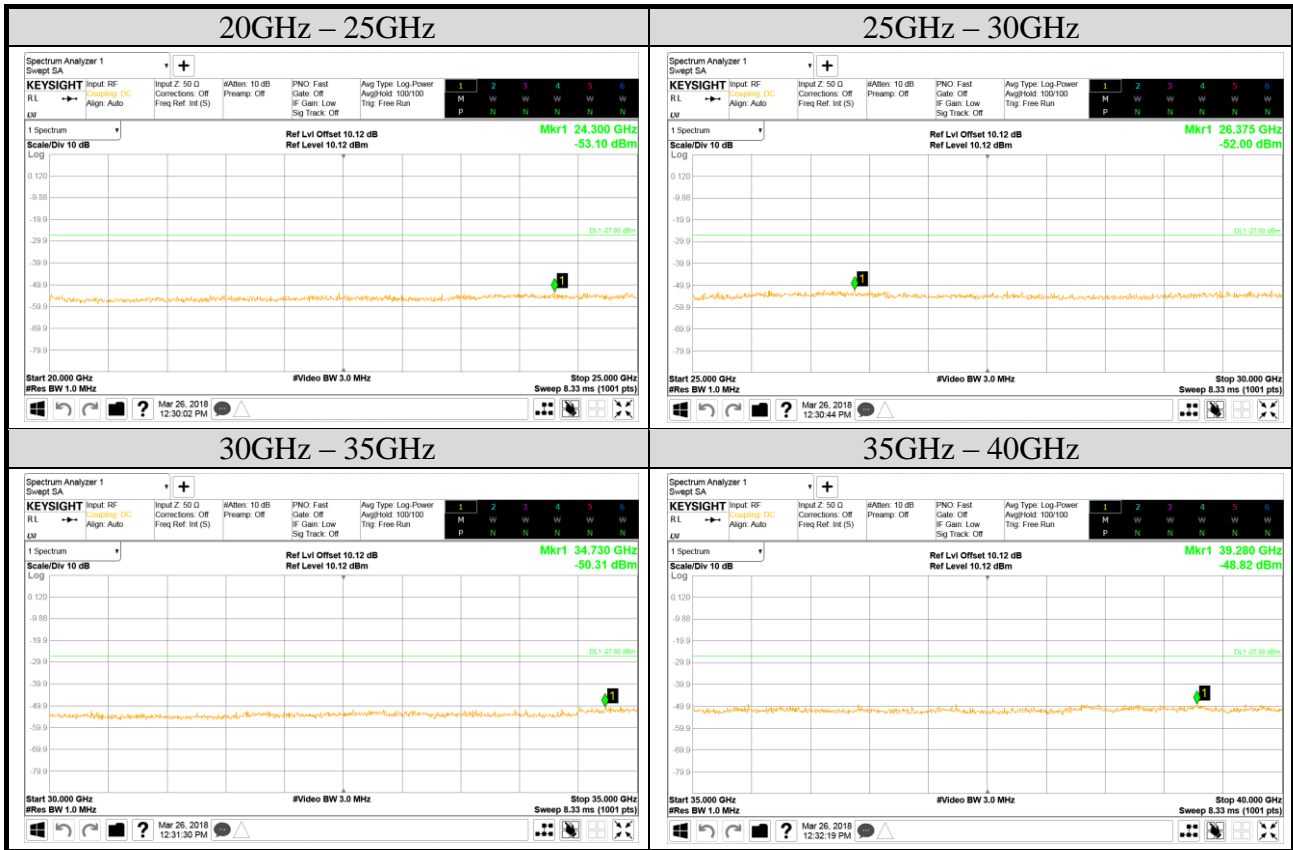

Audix Technology Corp.
 No. 53-11, Dingfu, Linkou, Dist.,
 New Taipei City 244, Taiwan

Tel: +886 2 26099301
Fax: +886 2 26099303

Test Date	2018/03/26	Temp./Hum.	25°C/54%
Mode	802.11ac-VHT40	UNII Band	II-2C
		Frequency	TX 5510MHz
Cable Loss	1.74dB	Test Voltage	AC 120V, 60Hz (via AC/DC Adapter)
Simultaneous Factor 10 log(n) (Note: "n" is antenna number)		6.02	

Audix Technology Corp.
 No. 53-11, Dingfu, Linkou, Dist.,
 New Taipei City 244, Taiwan

Tel: +886 2 26099301
Fax: +886 2 26099303

Test Date	2018/03/26	Temp./Hum.	25°C/54%
Mode	802.11ac-VHT40	UNII Band	II-2C
		Frequency	TX 5550MHz
Cable Loss	1.74dB	Test Voltage	AC 120V, 60Hz (via AC/DC Adapter)
Simultaneous Factor 10 log(n) (Note: "n" is antenna number)		6.02	