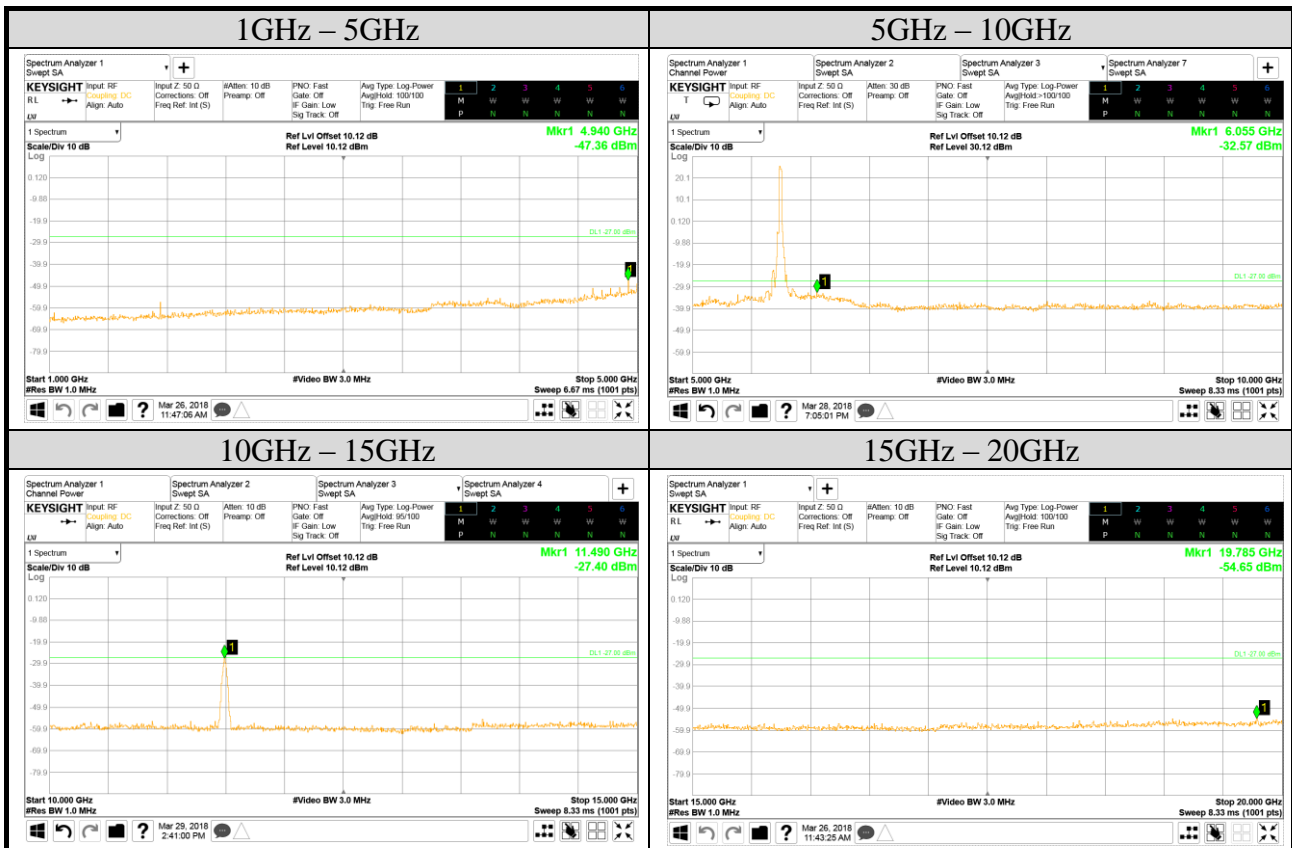

Audix Technology Corp.
No. 53-11, Dingfu, Linkou, Dist.,
New Taipei City 244, Taiwan

Tel: +886 2 26099301
Fax: +886 2 26099303

Test Date	2018/03/26~29	Temp./Hum.	25°C/54%
Mode	802.11n-HT20	UNII Band	III
Cable Loss	1.74dB	Frequency	TX 5745MHz
Simultaneous Factor 10 log(n) (Note: "n" is antenna number)		Test Voltage	AC 120V, 60Hz (via AC/DC Adapter)
			6.02