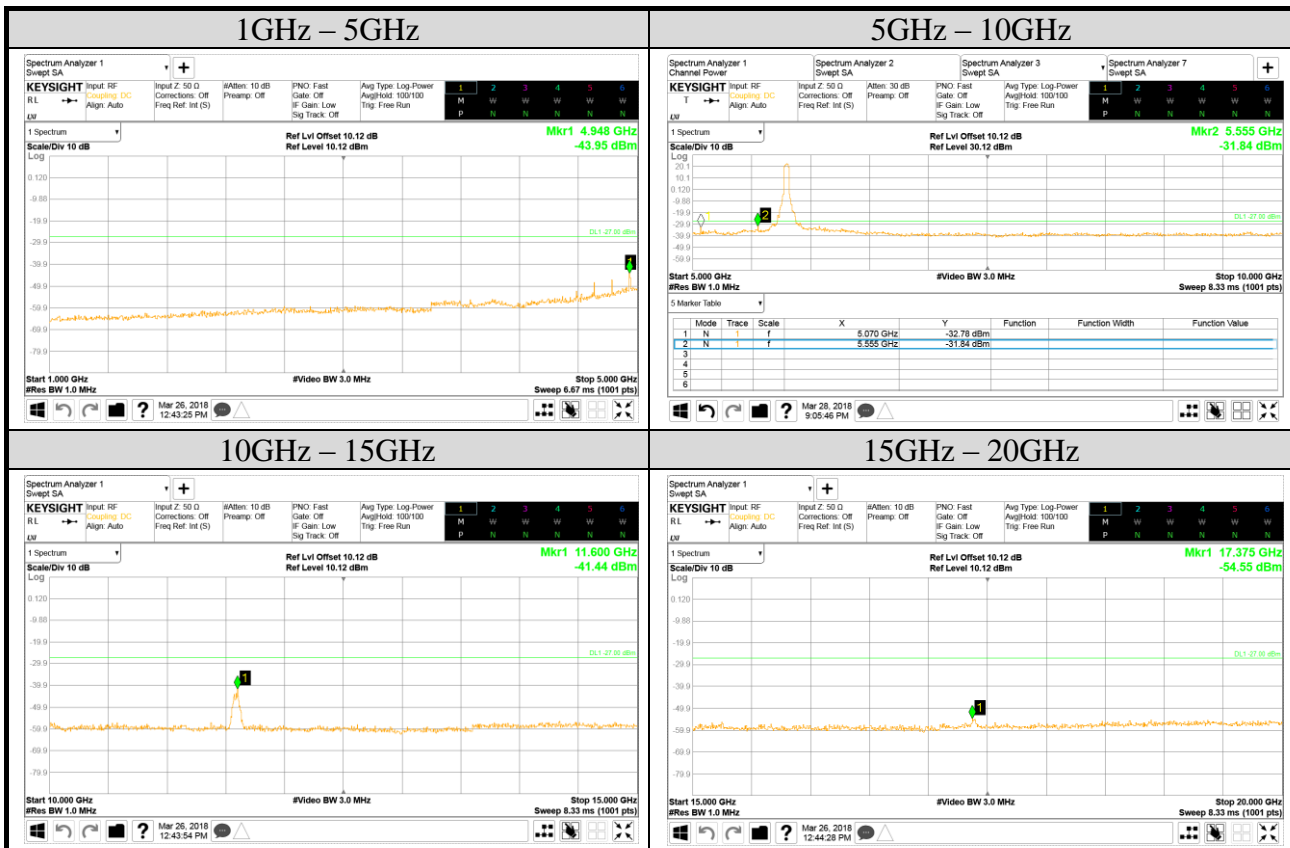

Test Date	2018/03/26~28	Temp./Hum.	25°C/54%
Mode	802.11ac-VHT40	UNII Band	III
Cable Loss	1.74dB	Frequency	TX 5795MHz
Simultaneous Factor 10 log(n) (Note: "n" is antenna number)		Test Voltage	AC 120V, 60Hz (via AC/DC Adapter)
			6.02