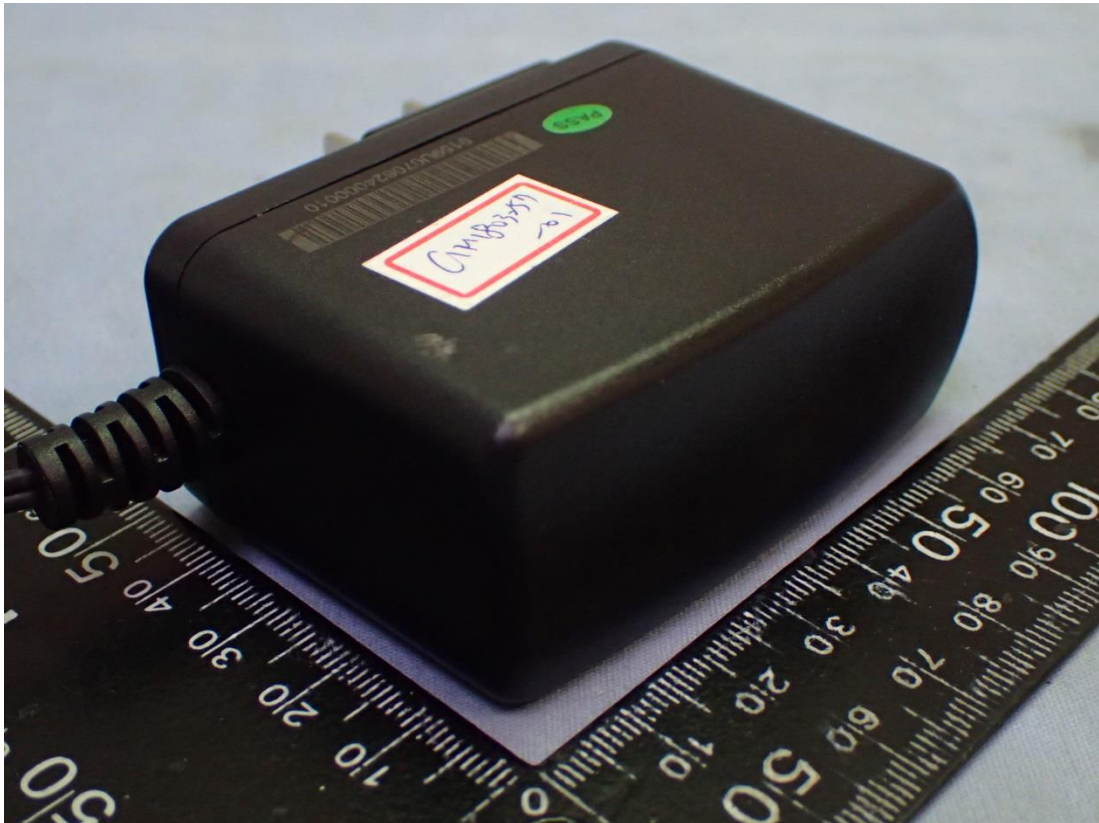

EUT External Photos

Figure 1  
General Appearance (Front, Top & Side View)

Figure 2  
General Appearance (Back, Bottom & Side View)

Figure 3  
General Appearance (I/O Ports)

Figure 4  
AC/DC Adapter (Side View)

Figure 5

AC/DC Adapter (Back & Side View)

Figure 6

AC/DC Adapter (Label View)