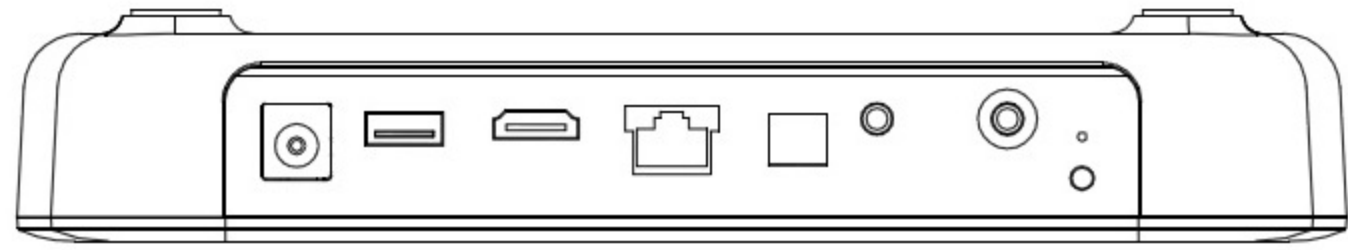

amino

Kamai 751Q
Input voltage:
12V DC  2A
POWER 24W
MFG Date:170627

Revision(2P):A2-100

S/N(S): XX-XXXXXXX

Part number(1P):XX-XXXXXX-XX

MAC(23S): 00:03:E6:05:52:56

FCC ID: XVG50-0102-QT-BL

MADE IN CHINA/FABRIQUE EN CHINE
Buckingway Business Park, Anderson Road, Swavesey,
Cambridge CB24 4UQ, United Kingdom