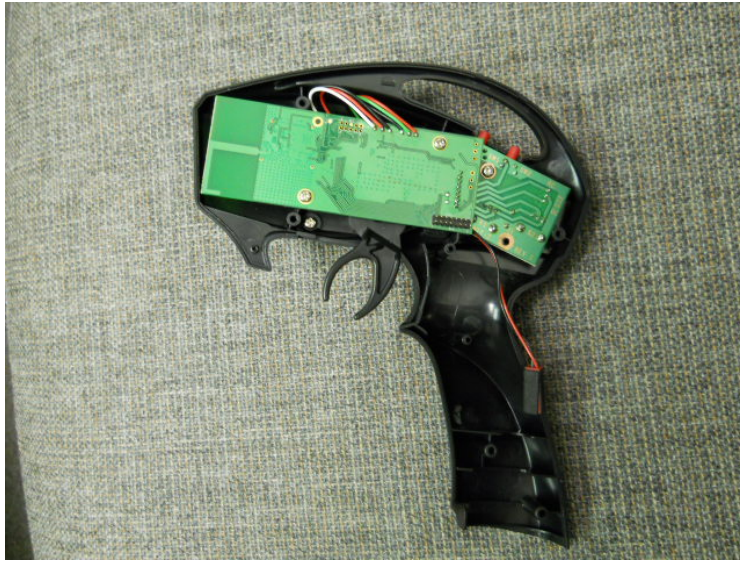

Internal Photos

Spectrum 2.4GHz, Module Pictures

Version 1.0

2.4GHz Transmitter	Version: 1.0
Module Pictures	Date: 8/1/2011 10:10am

Revision History

Date	Version	Description	Author
8/1/2011	1.0	Original.	Chris S. Russell

2.4GHz Transmitter	Version: 1.0
Module Pictures	Date: 8/1/2011 10:10am

Table of Contents

1. PICTURES..... 5

2.4GHz Transmitter	Version: 1.0
Module Pictures	Date: 8/1/2011 10:10am

List of Figures

Figure 1 2.4GHz Transceiver Top..... 5
Figure 2 2.4GHz Transceiver Bottom..... 5
Figure 3 2.4GHz Transceiver Top with RF can 5

2.4GHz Transmitter	Version: 1.0
Module Pictures	Date: 8/1/2011 10:10am

1. Pictures

Figure 1 2.4GHz Transceiver Top

Figure 2 2.4GHz Transceiver Bottom

Figure 3 2.4GHz Transceiver Top with RF can