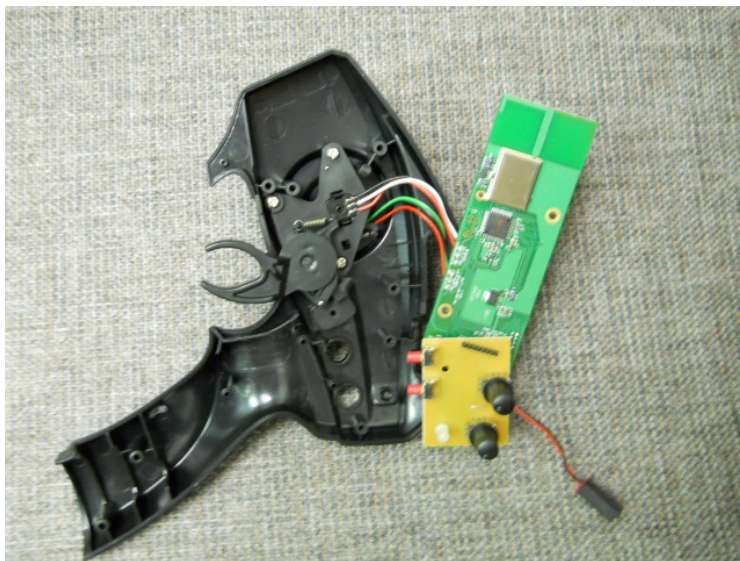

Internal Photos

Spectrum 2.4GHz, Module Pictures

Version 1.0

2.4GHz Transmitter	Version: 1.0
Module Pictures	Date: 8/1/2011 10:10am

Revision History

Date	Version	Description	Author
8/1/2011	1.0	Original.	Chris S. Russell

2.4GHz Transmitter	Version: 1.0
Module Pictures	Date: 8/1/2011 10:10am

Table of Contents

1. PICTURES..... 5

2.4GHz Transmitter	Version: 1.0
Module Pictures	Date: 8/1/2011 10:10am

List of Figures

Figure 1 2.4GHz Transceiver Top..... 5
Figure 2 2.4GHz Transceiver Bottom..... 5
Figure 3 2.4GHz Transceiver Top with RF can 5

2.4GHz Transmitter	Version: 1.0
Module Pictures	Date: 8/1/2011 10:10am

1. Pictures

Figure 1 2.4GHz Transceiver Top

Figure 2 2.4GHz Transceiver Bottom

Figure 3 2.4GHz Transceiver Top with RF can