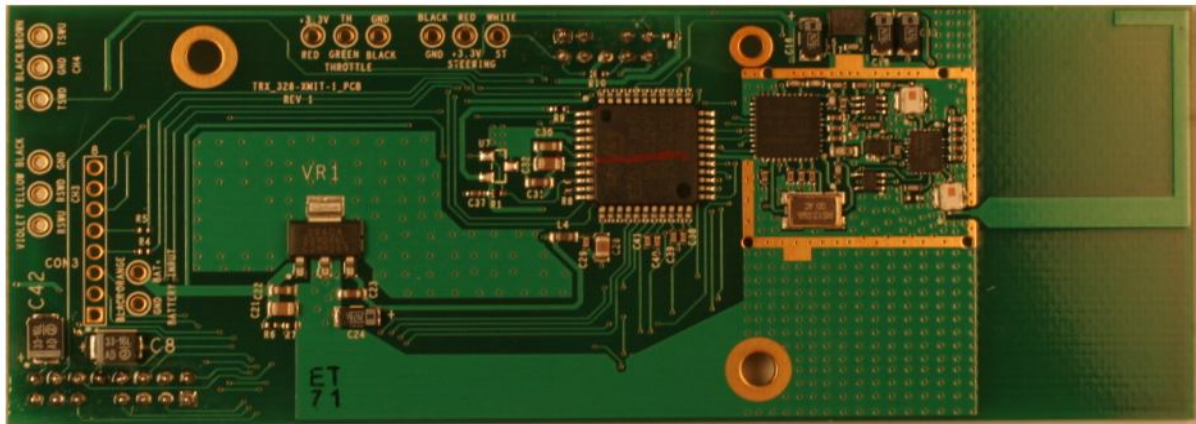

2.4GHz Transmitter	Version: 1.0
Module Pictures	Date: 8/1/2011 10:10am

1. Pictures

Figure 1 2.4GHz Transceiver Top

Figure 2 2.4GHz Transceiver Bottom

Figure 3 2.4GHz Transceiver Top with RF can