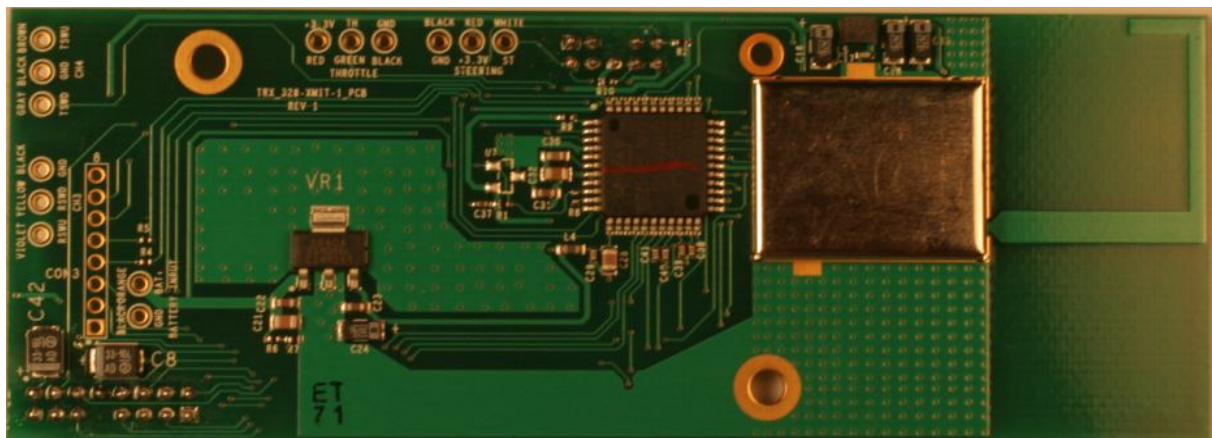

2.4GHz Transmitter	Version: 1.0
Module Pictures	Date: 8/1/2011 10:10am

1. Pictures

Figure 1 2.4GHz Transceiver Top

Figure 2 2.4GHz Transceiver Bottom

Figure 3 2.4GHz Transceiver Top with RF can