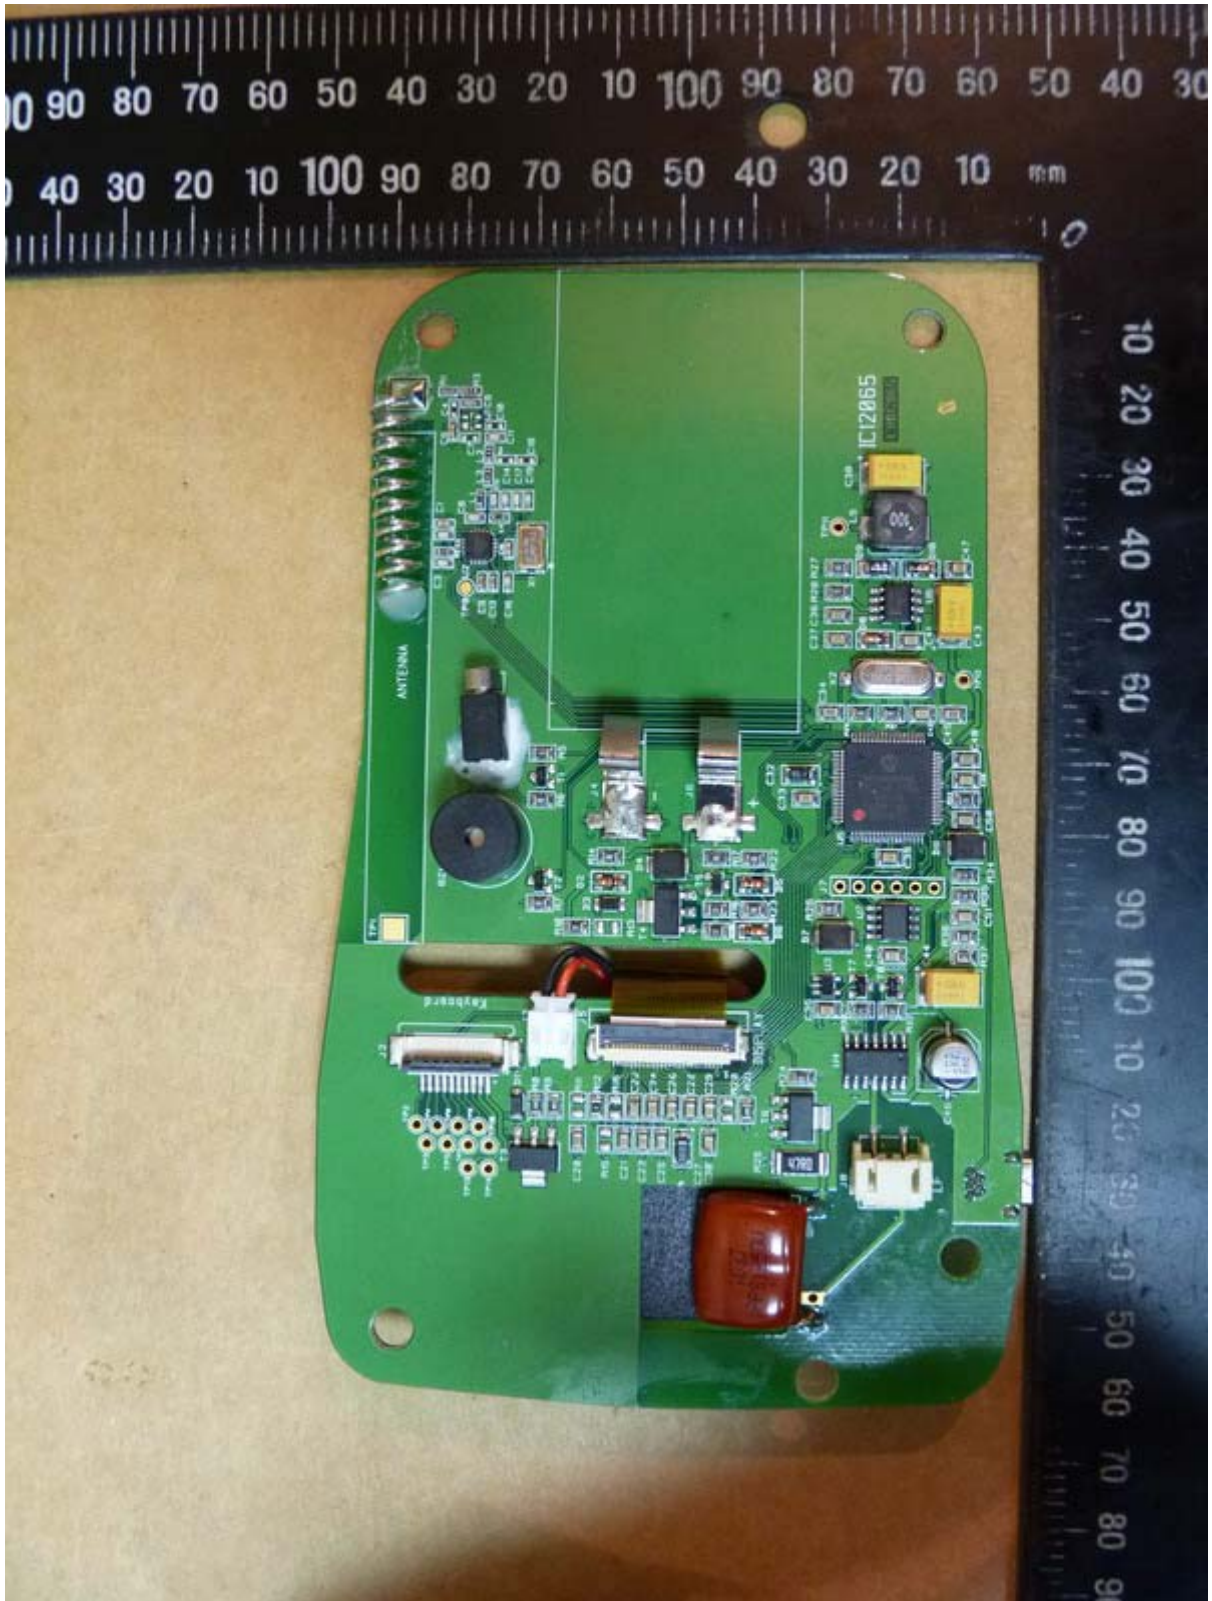

Worldwide Testing Services(Taiwan) Co., Ltd.

Registration number: W6D21307-13373-C-1
FCC ID: XVBPR2001
IC: 9368A-PR2001