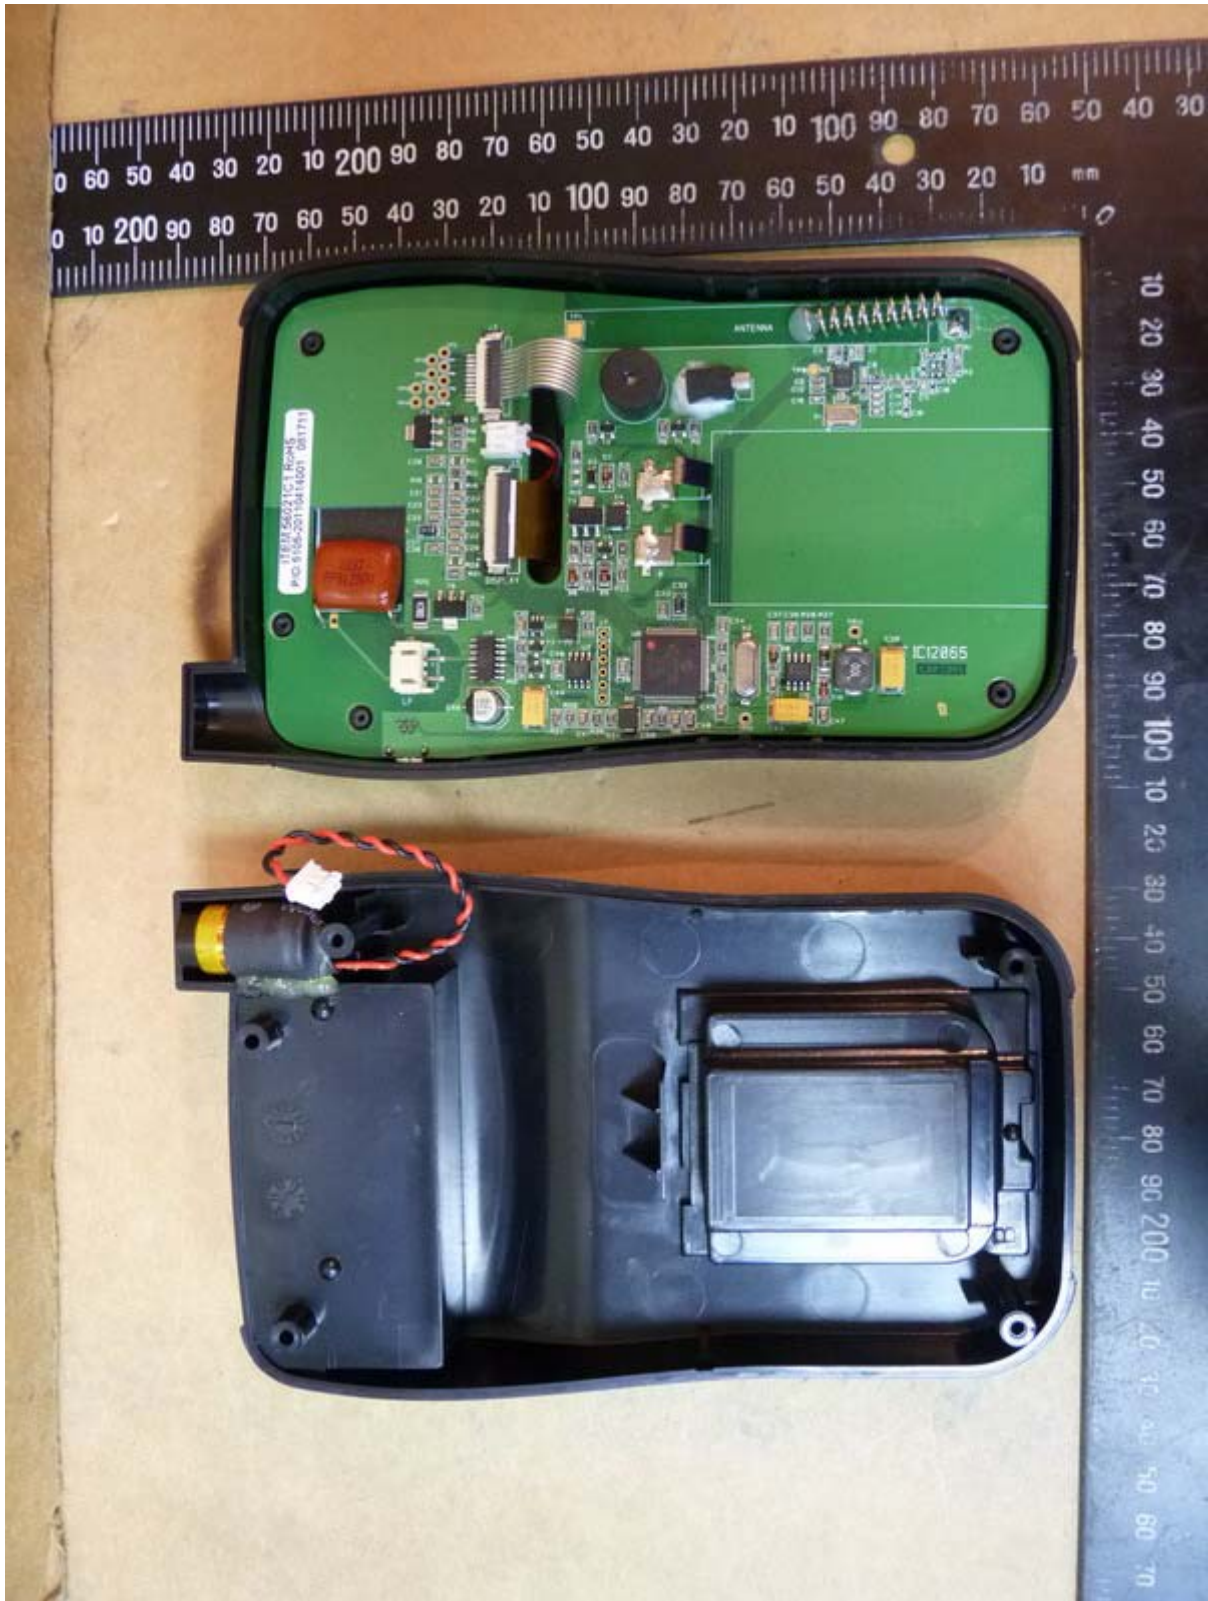

Worldwide Testing Services(Taiwan) Co., Ltd.

Registration number: W6D21307-13373-C-1

FCC ID: XVBPR2001

IC: 9368A-PR2001

Internal Photos

Worldwide Testing Services(Taiwan) Co., Ltd.

Registration number: W6D21307-13373-C-1
FCC ID: XVBPR2001
IC: 9368A-PR2001