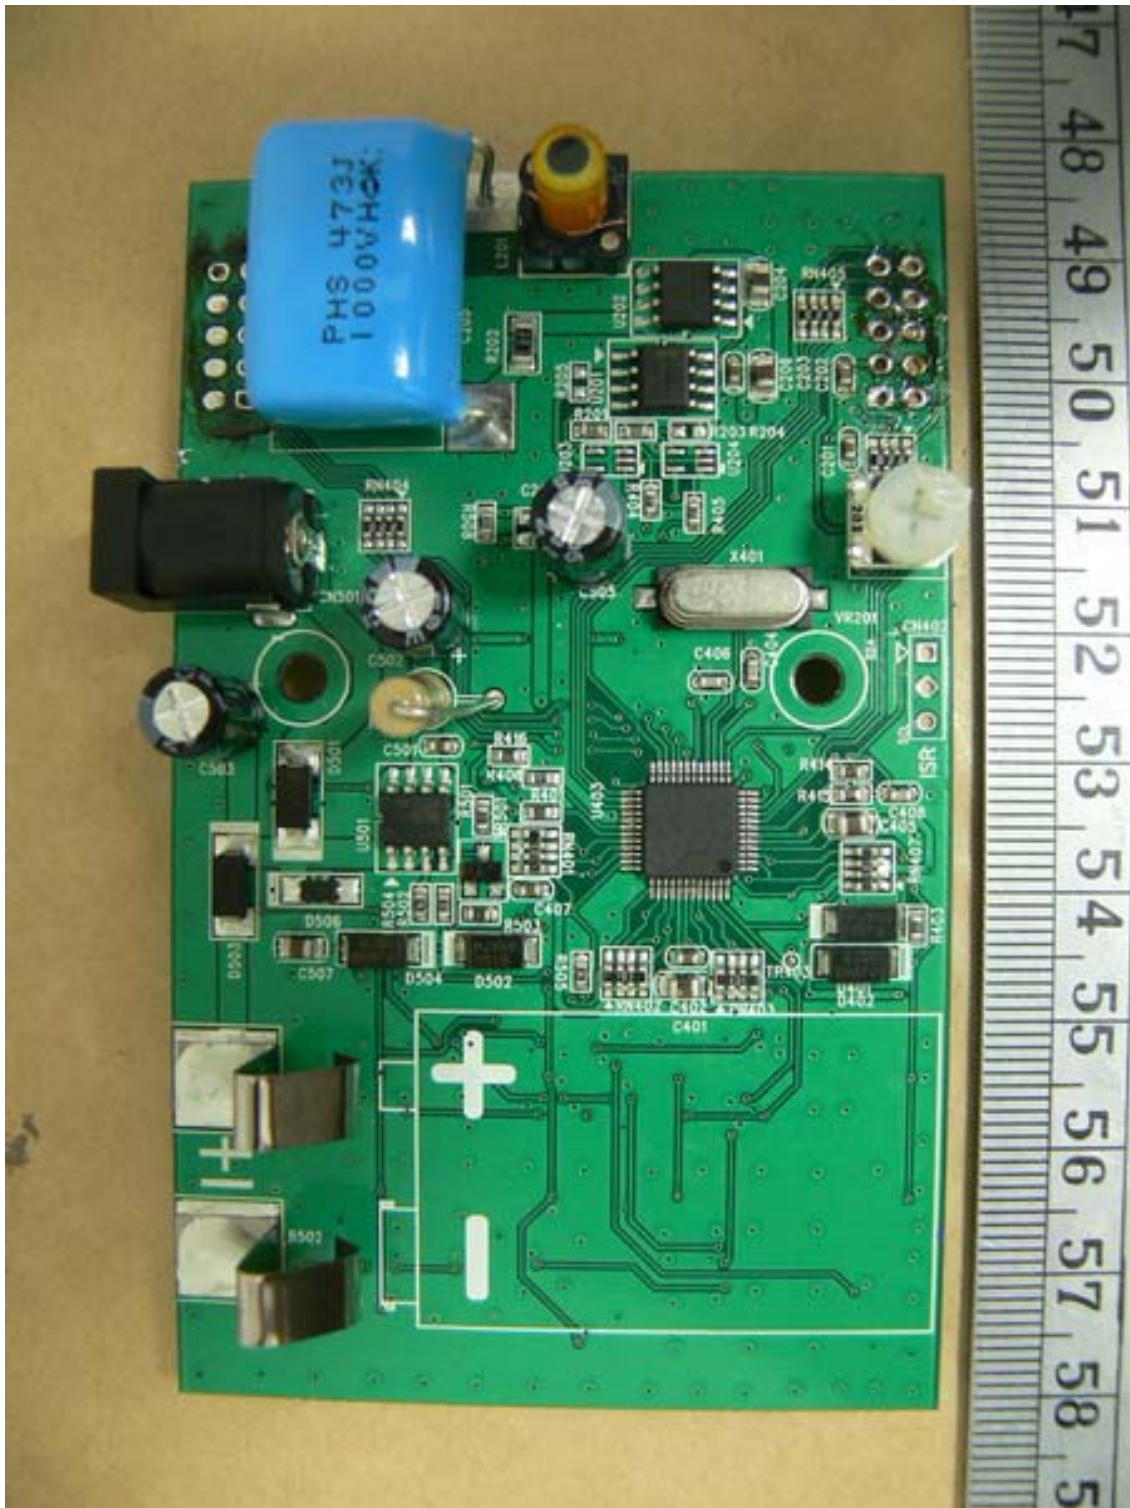

Registration number: W6D21103-11340-P-15

FCC ID: XVBPR1001

IC: 9368A-PR1001

Internal Photos

Registration number: W6D21103-11340-P-15
FCC ID: XVBPR1001
IC: 9368A-PR1001

Registration number: W6D21103-11340-P-15
FCC ID: XVBPR1001
IC: 9368A-PR1001

Worldwide Testing Services(Taiwan) Co., Ltd.

Registration number: W6D21103-11340-P-15
FCC ID: XVBPR1001
IC: 9368A-PR1001

Registration number: W6D21103-11340-P-15
FCC ID: XVBPR1001
IC: 9368A-PR1001

Registration number: W6D21103-11340-P-15
FCC ID: XVBPR1001
IC: 9368A-PR1001