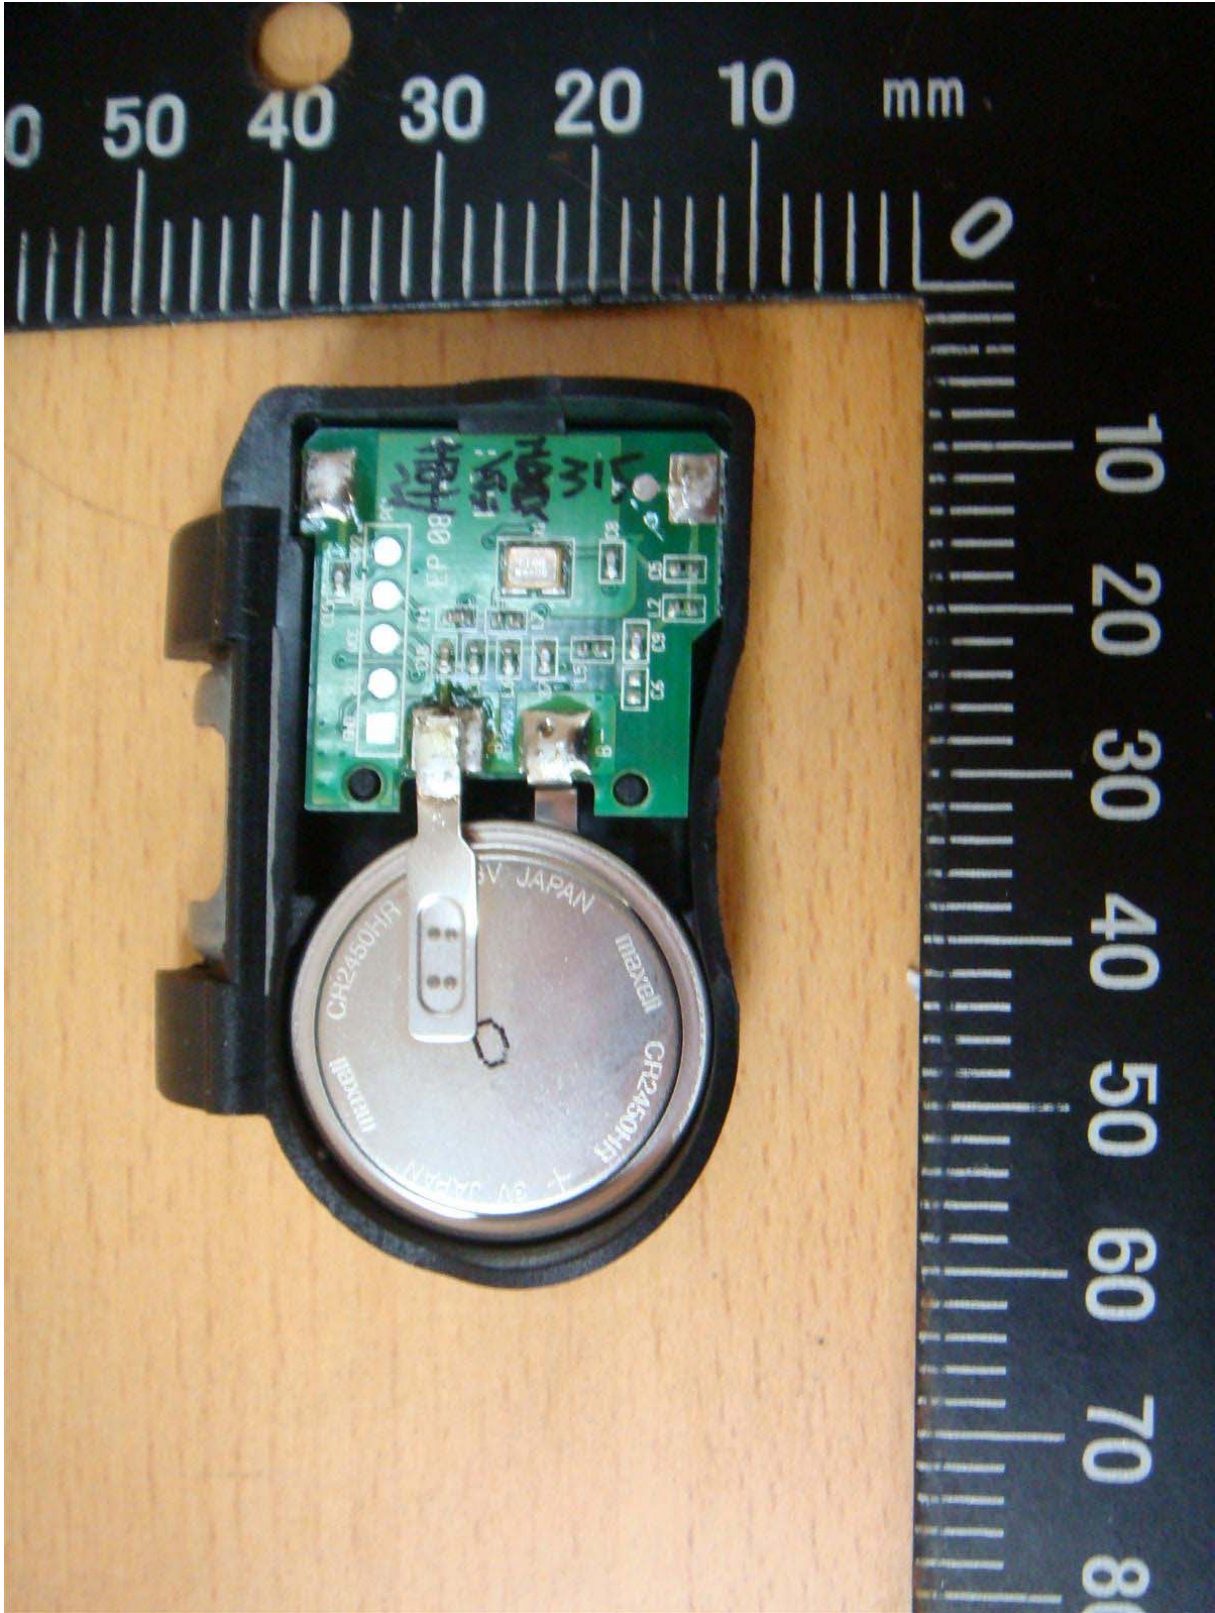

Registration number: W6M21601-15586-C-1

FCC ID: XVBM2C01

IC: 9368A-M2C01

Internal Photos

Registration number: W6M21601-15586-C-1
FCC ID: XVBM2C01
IC: 9368A-M2C01

Registration number: W6M21601-15586-C-1
FCC ID: XVBM2C01
IC: 9368A-M2C01