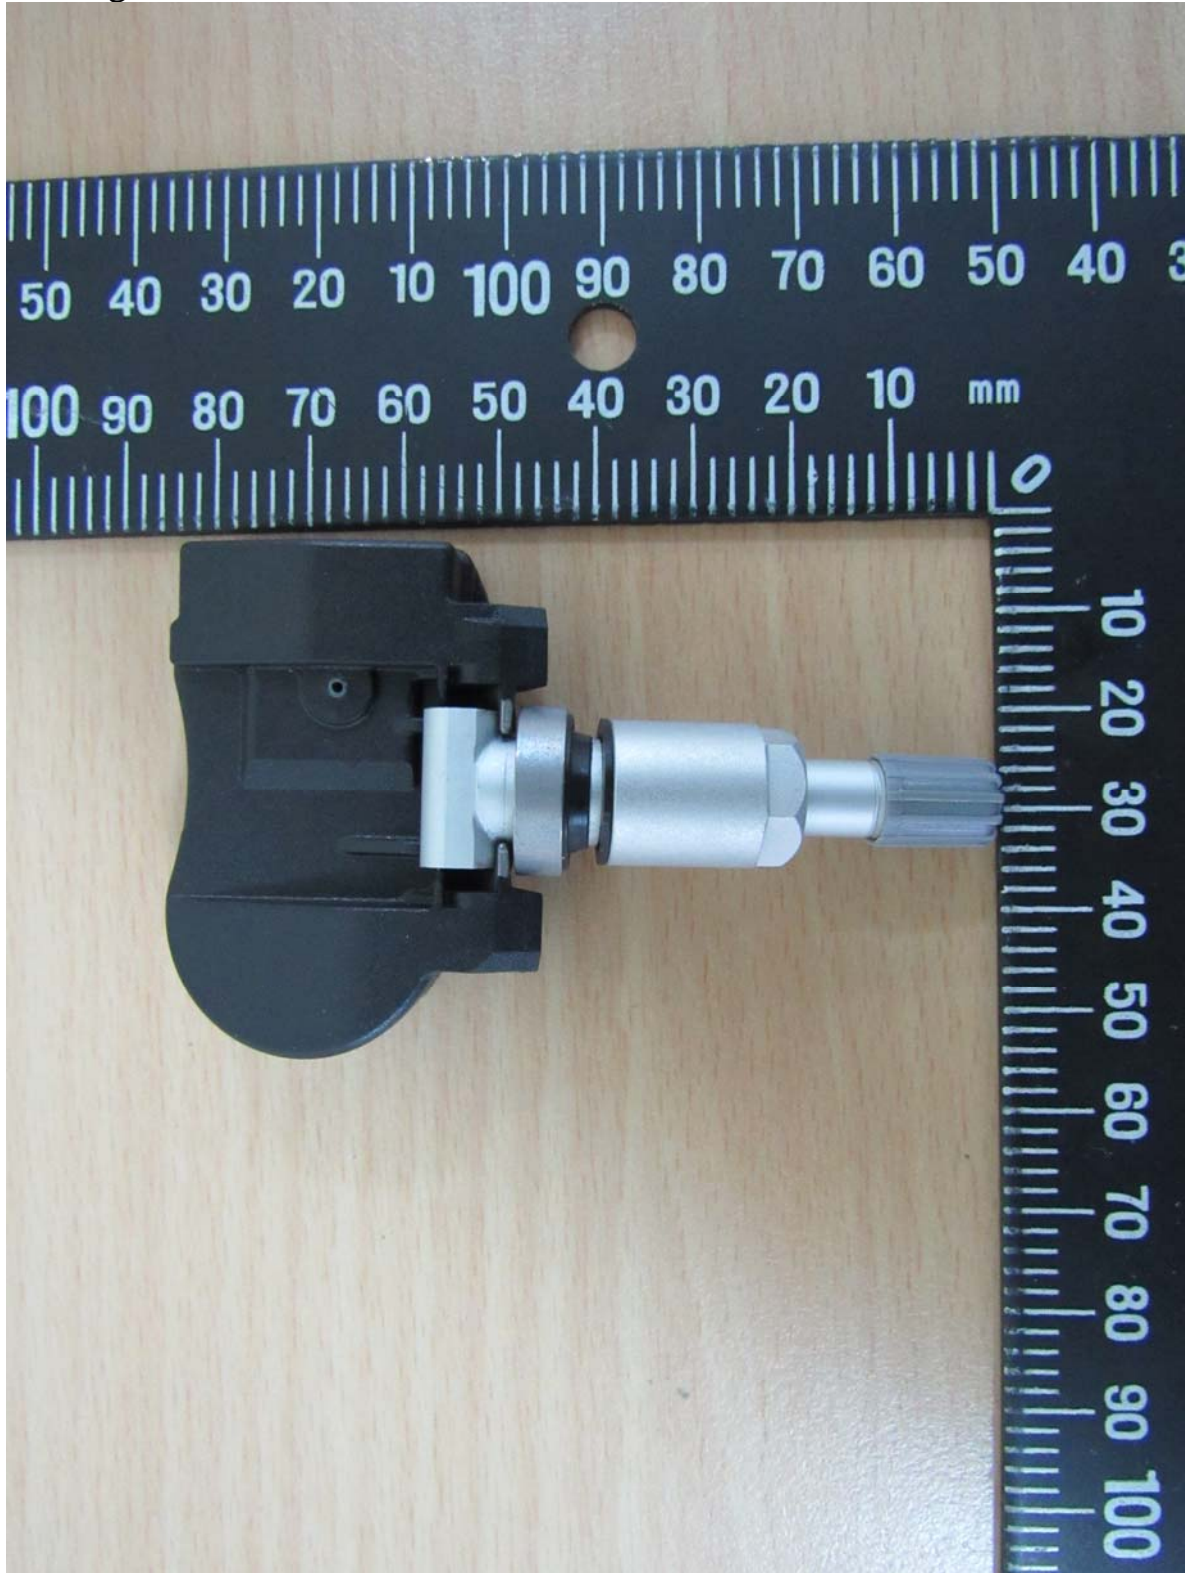

Registration number: W6M21601-15586-C-1

FCC ID: XVBM2C01

IC: 9368A-M2C01

Multi-listing model number