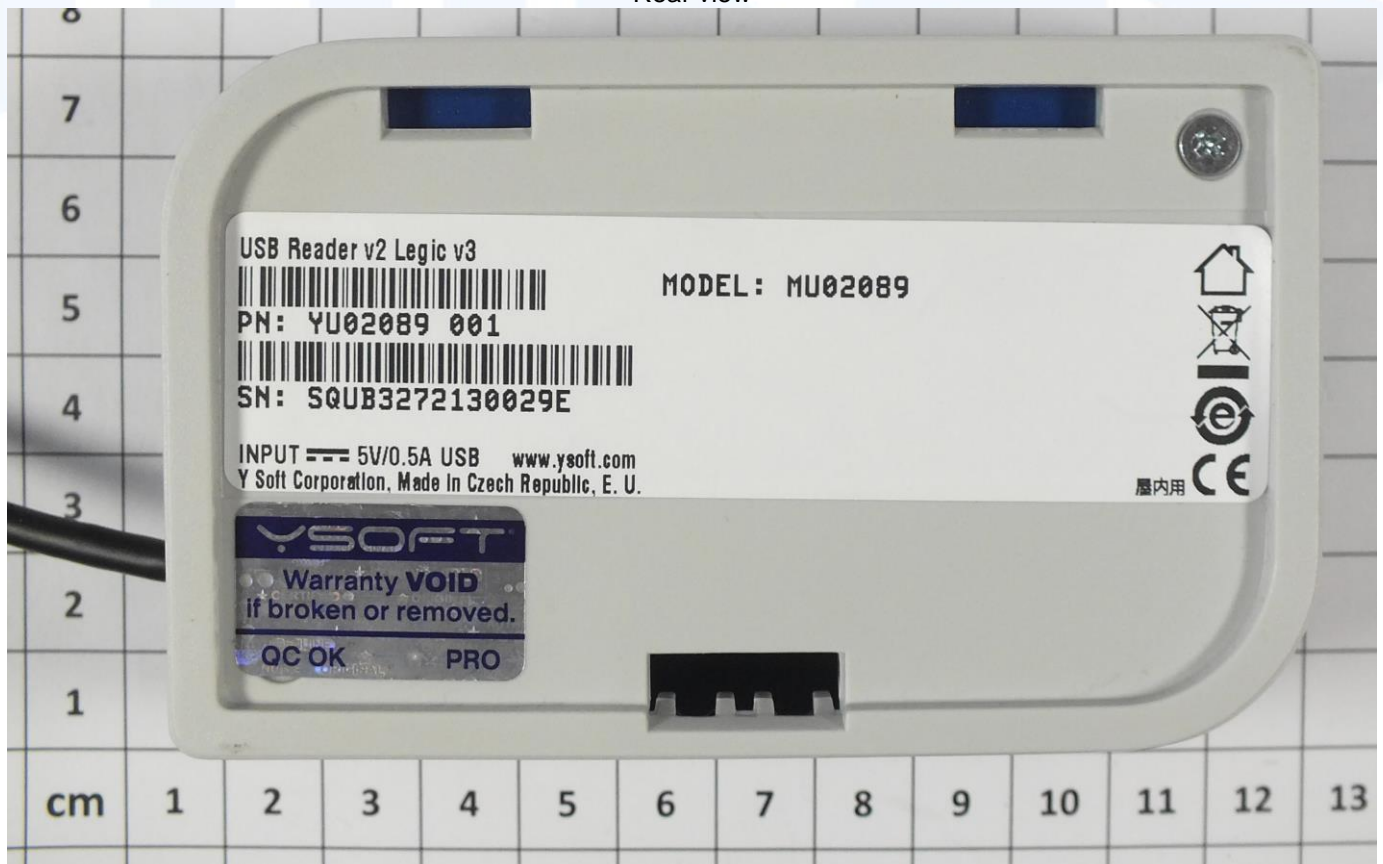

FCC ID: XUY0YX0YU02089

3 EQUIPMENT UNDER TEST

3.1 Photo documentation of the EuT

Side view

FCC ID: XUY0YX0YU02089

Front view

Rear view

FCC ID: XUY0YX0YU02089

Peripheral Device for Conducted emission test