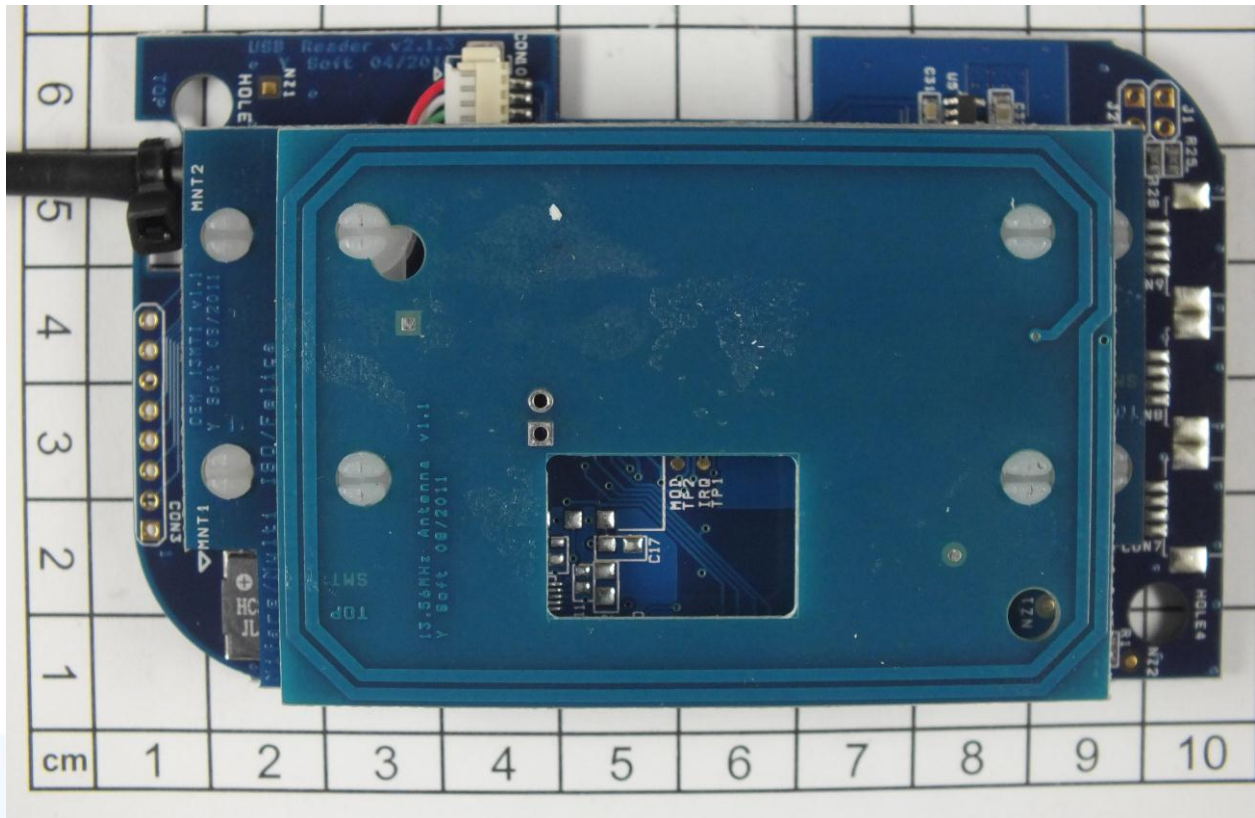

FCC ID: XUY0YX0YU02087

Reader unit open housing:

FCC ID: XUY0YX0YU02087

FCC ID: XUY0YX0YU02087

FCC ID: XUY0YX0YU02087