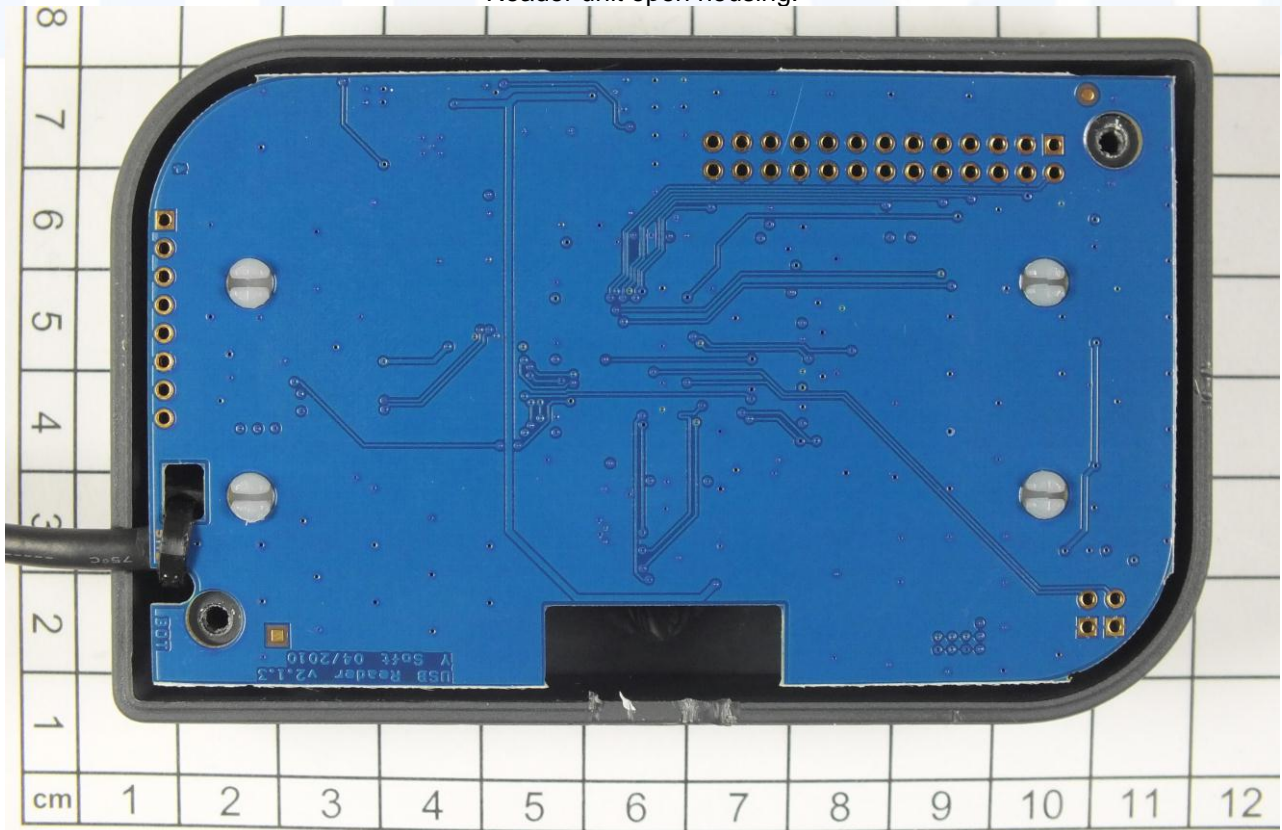

FCC ID: XUY0YX0YU02087

Reader unit open housing:

FCC ID: XUY0YX0YU02087

FCC ID: XUY0YX0YU02087

FCC ID: XUY0YX0YU02087