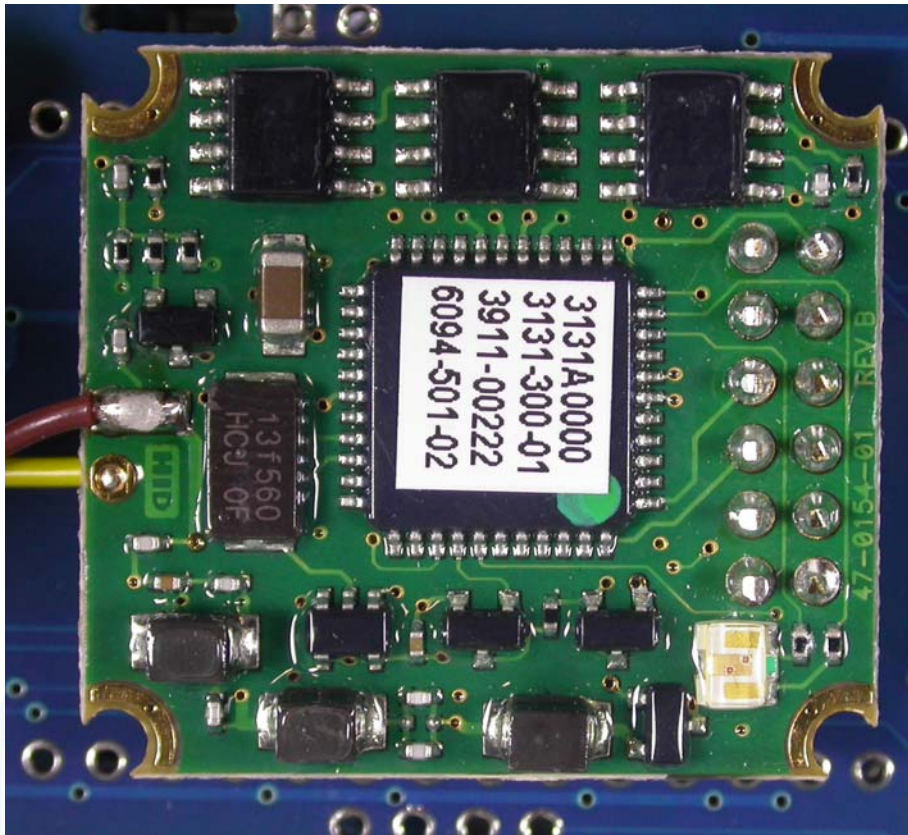

FCC ID: XUY0YX0YU02033  
Reader unit open housing:

FCC ID: XUY0YX0YU02033  
Reader part:

FCC ID: XUY0YX0YU02033

Reader unit open housing:

FCC ID: XUY0YX0YU02033  
Reader part: