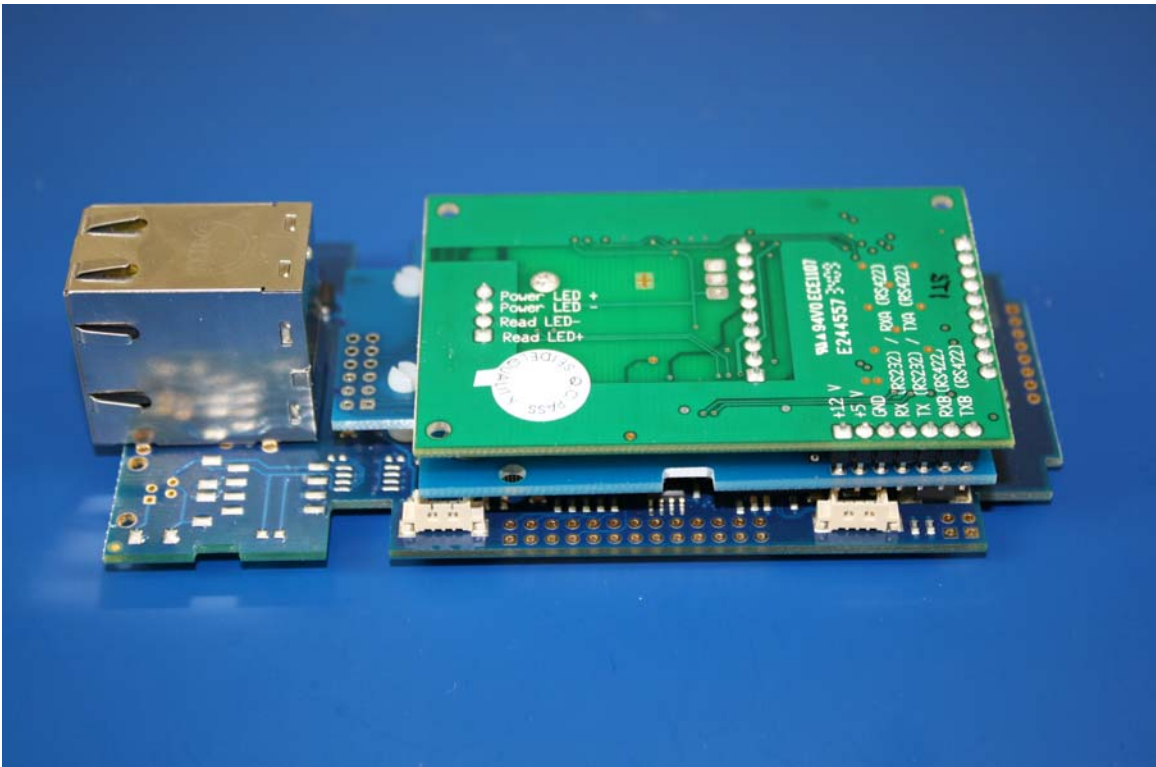

Internal – Main Board Top View

Internal – Board Stack

Internal – Board Stack Side View

Internal – Top View

Internal – Side View

YSoft SafeQ Terminal UltraLight Network Card Reader

Internal – Main Board Bottom View

Internal – Main Board Side View

Internal – Main Board Top View

Internal – Board Stack

Internal – Board Stack Side View

Internal – Top View

Internal – Side View

YSoft SafeQ Terminal Professional

Internal – Main Board Bottom View