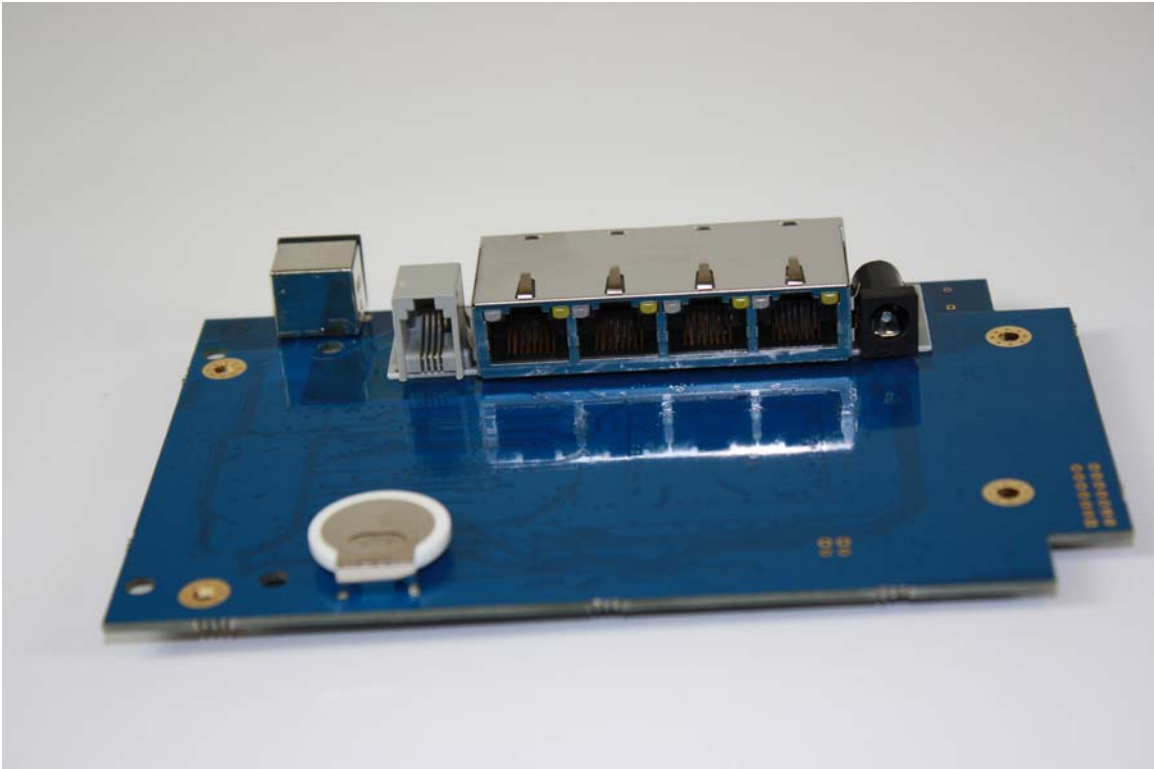

Internal – Main Board Top View

Internal – Board Stack

Internal – Board Stack Side View

Internal – Top View

Internal – Side View

YSoft SafeQ Terminal UltraLight Network Card Reader

Internal – Main Board Bottom View

Internal – Main Board Side View

Internal – Main Board Top View

Internal – Board Stack

Internal – Board Stack Side View

Internal – Top View

Internal – Side View

YSoft SafeQ Terminal Professional

Internal – Main Board Bottom View

Internal – Main Board Side View

Internal – Main Board Top View

Internal – Board Stack

Internal – Board Stack Side View

Internal – Top View

Internal – Side View