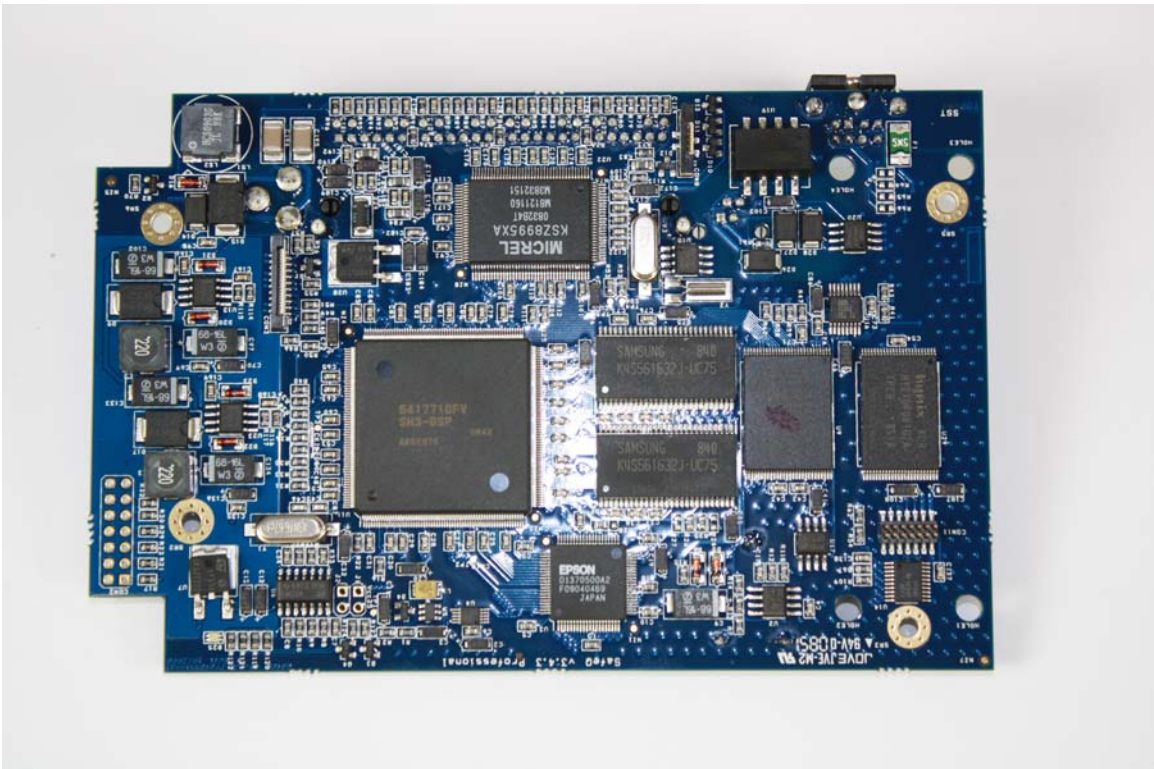

Internal – Main Board Top View

Internal – Board Stack

Internal – Board Stack Side View

Internal – Top View

Internal – Side View

YSoft SafeQ Terminal UltraLight Network Card Reader

Internal – Main Board Bottom View

Internal – Main Board Side View

Internal – Main Board Top View

Internal – Board Stack

Internal – Board Stack Side View

Internal – Top View

Internal – Side View

YSoft SafeQ Terminal Professional

Internal – Main Board Bottom View

Internal – Main Board Side View

Internal – Main Board Top View

Internal – Board Stack

Internal – Board Stack Side View

Internal – Top View

Internal – Side View