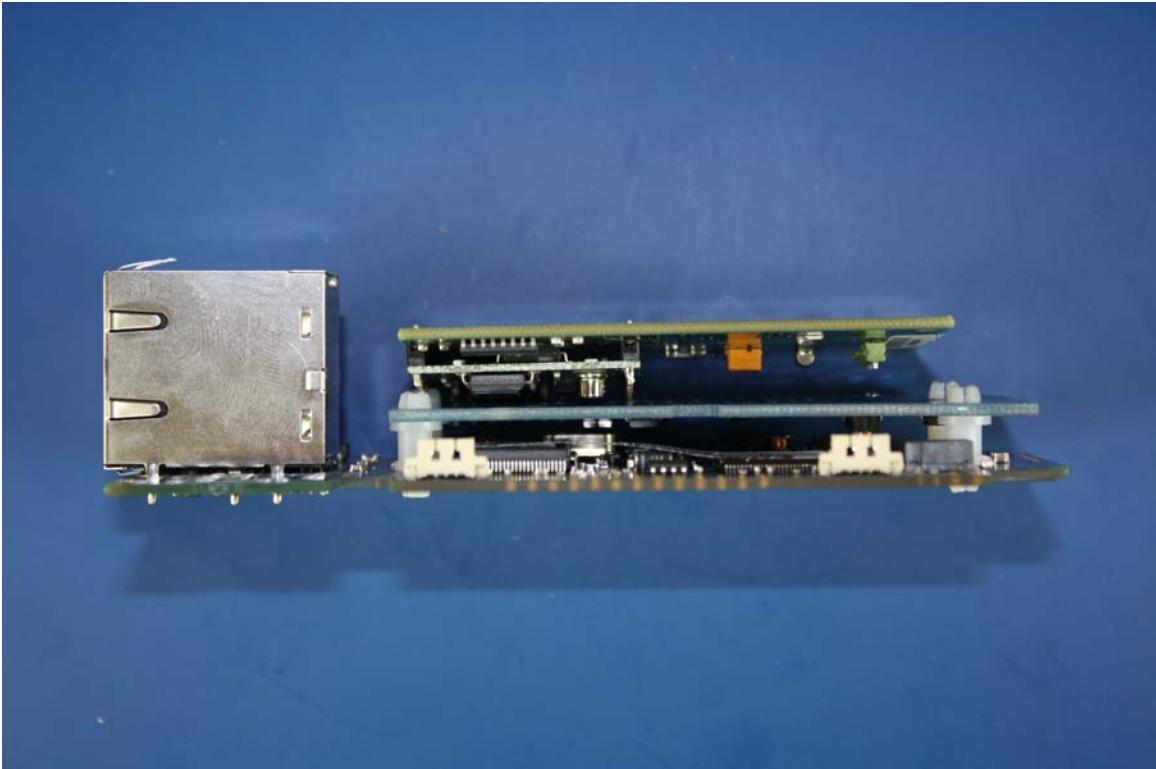

Internal – Main Board Top View

Internal – Board Stack

Internal – Board Stack Side View

Internal – Top View

Internal – Side View

YSoft SafeQ Terminal UltraLight Network Card Reader

Internal – Main Board Bottom View

Internal – Main Board Side View

Internal – Main Board Top View

Internal – Board Stack

Internal – Board Stack Side View

Internal – Top View

Internal – Side View

YSoft SafeQ Terminal Professional

Internal – Main Board Bottom View

Internal – Main Board Side View

Internal – Main Board Top View

Internal – Board Stack

Internal – Board Stack Side View

Internal – Top View

Internal – Side View