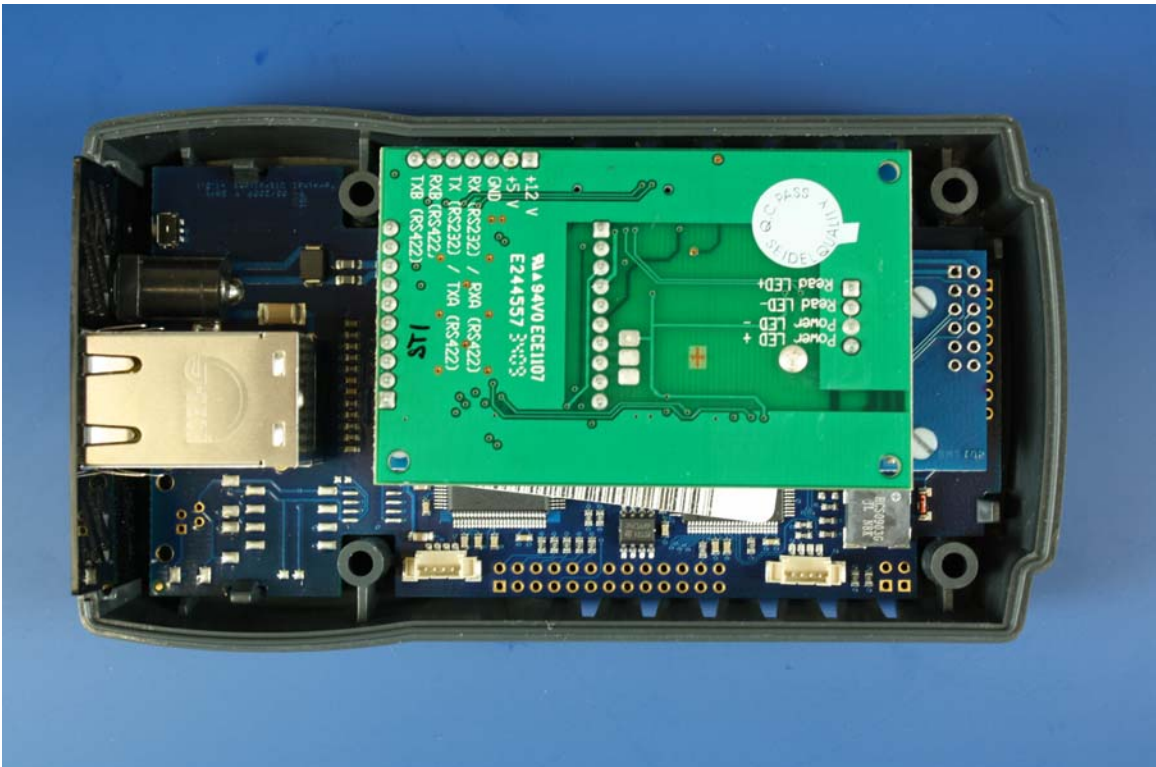

Internal – Main Board Top View

Internal – Board Stack

Internal – Board Stack Side View

Internal – Top View

Internal – Side View

YSoft SafeQ Terminal UltraLight Network Card Reader

Internal – Main Board Bottom View

Internal – Main Board Side View

Internal – Main Board Top View

Internal – Board Stack

Internal – Board Stack Side View

Internal – Top View

Internal – Side View

YSoft SafeQ Terminal Professional

Internal – Main Board Bottom View

Internal – Main Board Side View

Internal – Main Board Top View

Internal – Board Stack

Internal – Board Stack Side View

Internal – Top View

Internal – Side View