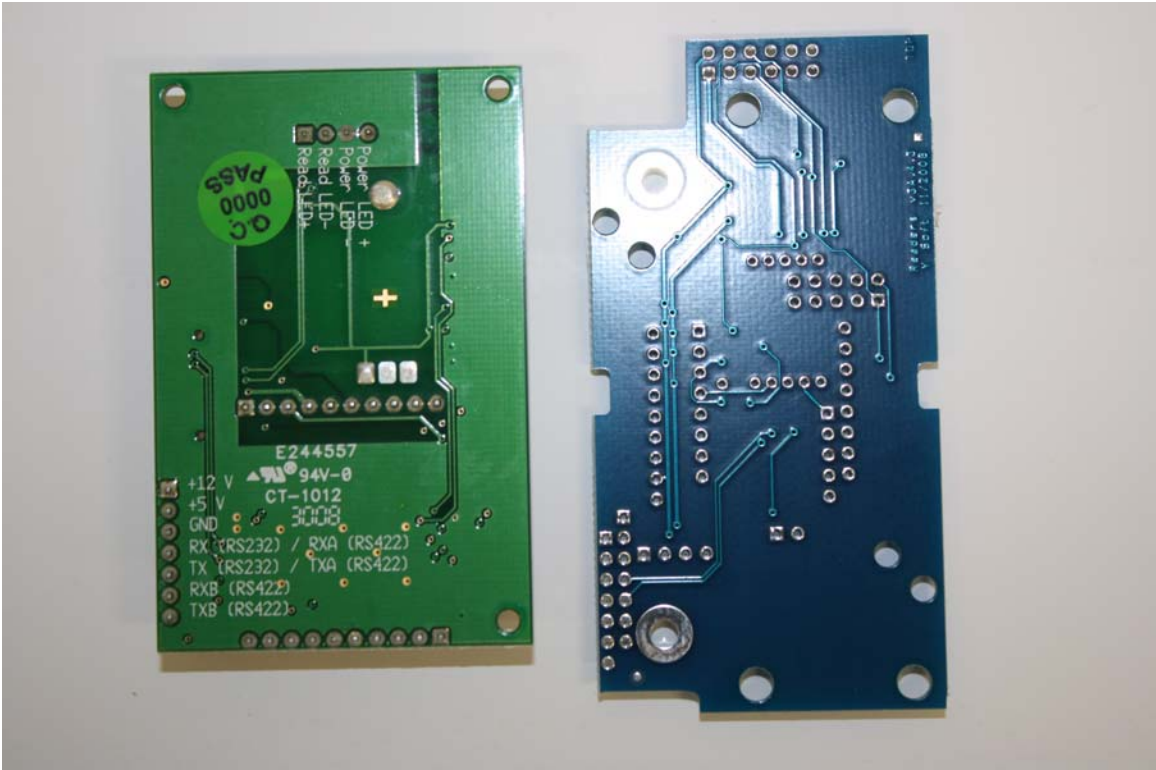

Mifare Family Internal Photos
HID Global – Mifare Photos

Mifare Module Bottom View

Mifare Module Top View

YSoft SafeQ Terminal UltraLight Print and Copy

Internal – Main Board Bottom View

Internal – Main Board Side View

Internal – Main Board Top View

Internal – Board Stack

Internal – Board Stack Side View

Internal – Top View

Internal – Side View

YSoft SafeQ Terminal UltraLight Print Only

Internal – Main Board Bottom View

Internal – Main Board Side View

Internal – Main Board Top View

Internal – Board Stack

Internal – Board Stack Side View

Internal – Top View

Internal – Side View

YSoft SafeQ Terminal UltraLight Network Card Reader

Internal – Main Board Bottom View