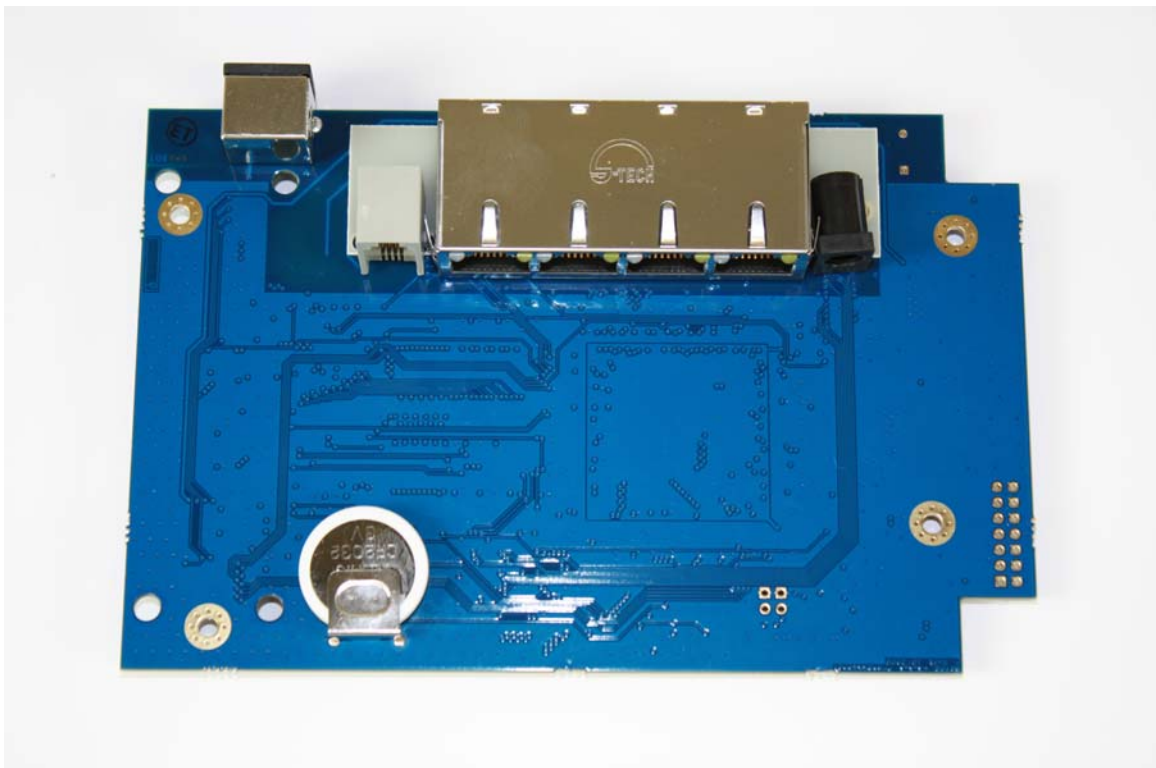

Internal – Main Board Top View

Internal – Board Stack

Internal – Board Stack Side View

Internal – Top View

Internal – Side View

YSoft SafeQ Terminal UltraLight Network Card Reader

Internal – Main Board Bottom View

Internal – Main Board Side View

Internal – Main Board Top View

Internal – Board Stack

Internal – Board Stack Side View

Internal – Top View

Internal – Side View

YSoft SafeQ Terminal Professional

Internal – Main Board Bottom View

Internal – Main Board Side View

Internal – Main Board Top View

Internal – Board Stack

Internal – Board Stack Side View

Internal – Top View

Internal – Side View