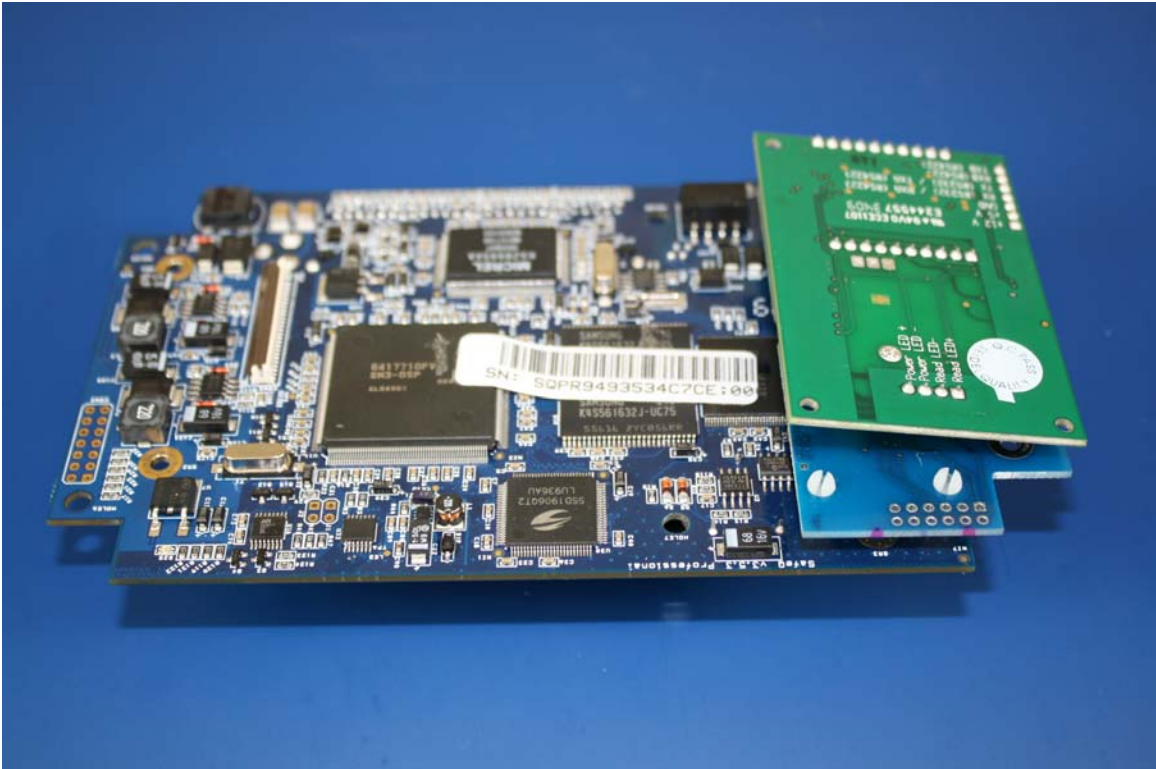

Internal – Main Board Top View

Internal – Board Stack

Internal – Board Stack Side View

Internal – Top View

Internal – Side View

YSoft SafeQ Terminal UltraLight Network Card Reader

Internal – Main Board Bottom View

Internal – Main Board Side View

Internal – Main Board Top View

Internal – Board Stack

Internal – Board Stack Side View

Internal – Top View

Internal – Side View

YSoft SafeQ Terminal Professional

Internal – Main Board Bottom View

Internal – Main Board Side View

Internal – Main Board Top View

Internal – Board Stack

Internal – Board Stack Side View

Internal – Top View

Internal – Side View