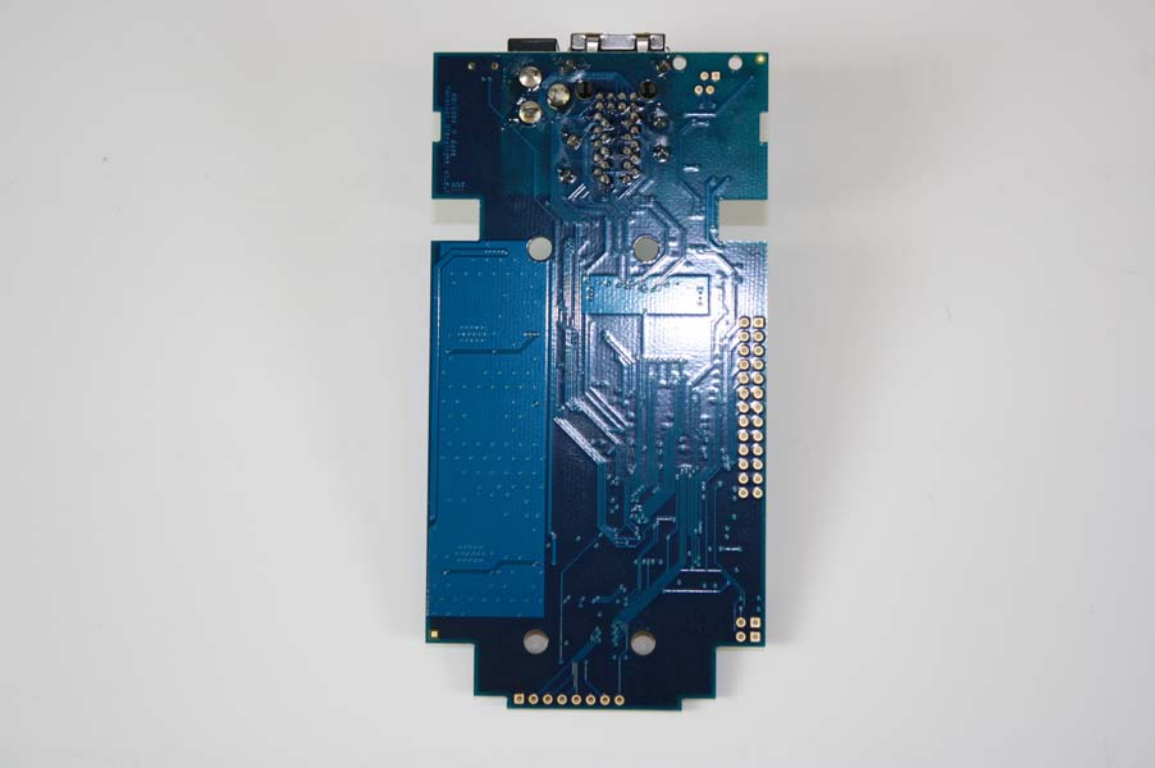

Internal – Main Board Top View

Internal – Board Stack

Internal – Board Stack Side View

Internal – Top View

Internal – Side View

YSoft SafeQ Terminal UltraLight Print Only

Internal – Main Board Bottom View

Internal – Main Board Side View

Internal – Main Board Top View

Internal – Board Stack

Internal – Board Stack Side View

Internal – Top View

Internal – Side View

YSoft SafeQ Terminal UltraLight Network Card Reader

Internal – Main Board Bottom View

Internal – Main Board Side View

Internal – Main Board Top View

Internal – Board Stack

Internal – Board Stack Side View

Internal – Top View

Internal – Side View

YSoft SafeQ Terminal Professional

Internal – Main Board Bottom View

Internal – Main Board Side View

Internal – Main Board Top View

Internal – Board Stack

Internal – Board Stack Side View

Internal – Top View

Internal – Side View