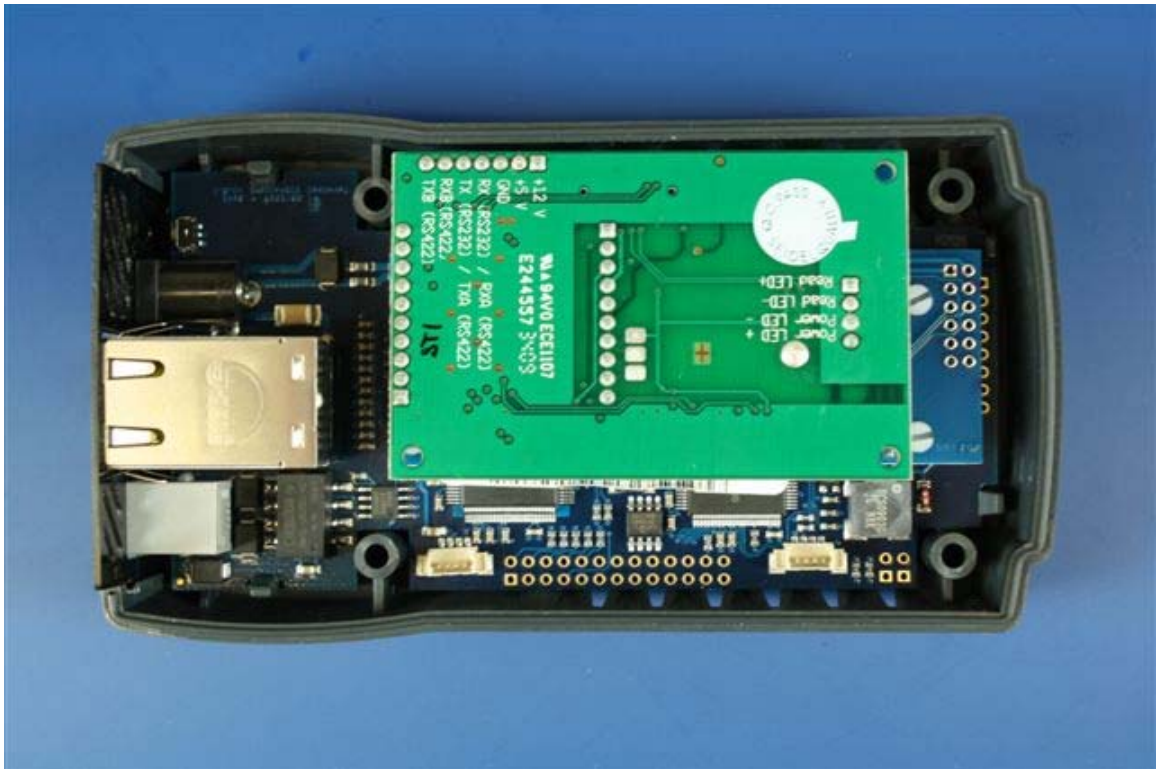

Mifare Family Internal Photos
HID Global – Mifare Photos

Mifare Module Bottom View

Mifare Module Top View

YSoft SafeQ Terminal UltraLight Print and Copy

Internal – Main Board Bottom View

Internal – Main Board Side View

Internal – Main Board Top View

Internal – Board Stack

Internal – Board Stack Side View

Internal – Top View

Internal – Side View

YSoft SafeQ Terminal UltraLight Print Only

Internal – Main Board Bottom View

Internal – Main Board Side View

Internal – Main Board Top View

Internal – Board Stack

Internal – Board Stack Side View

Internal – Top View

Internal – Side View

YSoft SafeQ Terminal UltraLight Network Card Reader

Internal – Main Board Bottom View

Internal – Main Board Side View

Internal – Main Board Top View

Internal – Board Stack

Internal – Board Stack Side View

Internal – Top View

Internal – Side View

YSoft SafeQ Terminal Professional

Internal – Main Board Bottom View