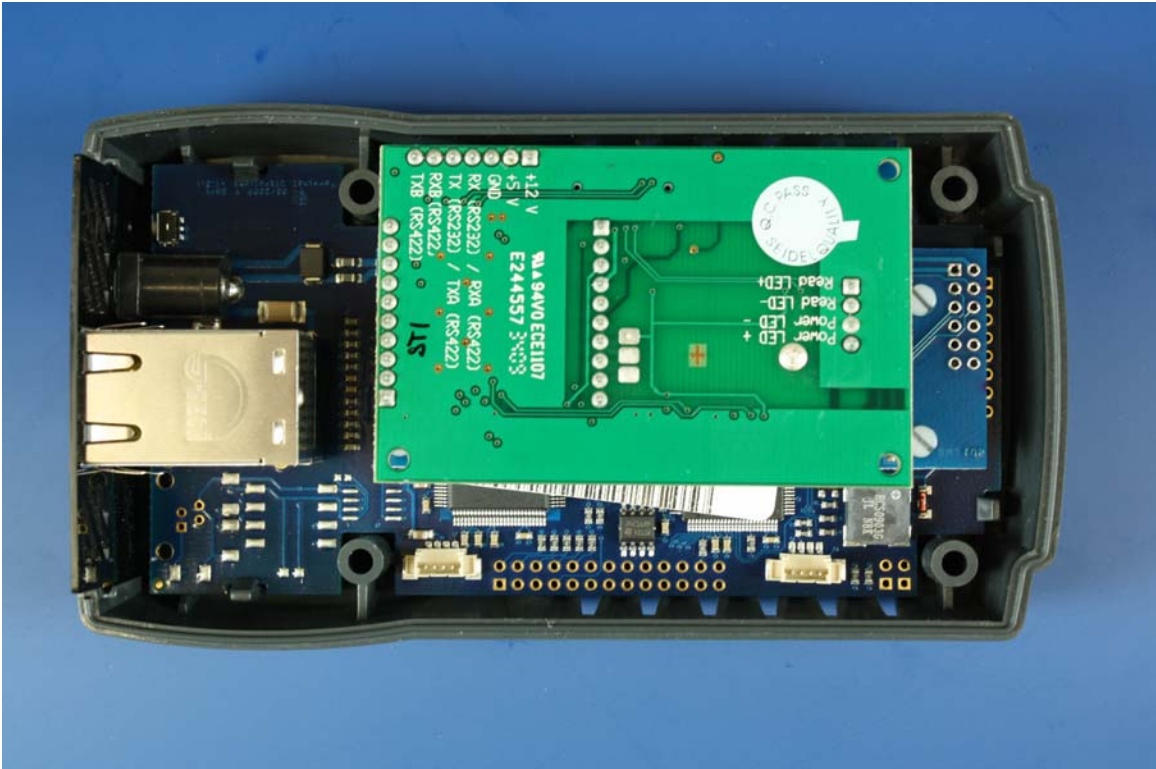

Internal – Main Board Top View

Internal – Board Stack

Internal – Board Stack Side View

Internal – Top View

Internal – Side View

YSoft SafeQ Terminal UltraLight Print Only

Internal – Main Board Bottom View

Internal – Main Board Side View

Internal – Main Board Top View

Internal – Board Stack

Internal – Board Stack Side View

Internal – Top View

Internal – Side View

YSoft SafeQ Terminal UltraLight Network Card Reader

Internal – Main Board Bottom View

Internal – Main Board Side View

Internal – Main Board Top View

Internal – Board Stack

Internal – Board Stack Side View

Internal – Top View

Internal – Side View

YSoft SafeQ Terminal Professional

Internal – Main Board Bottom View