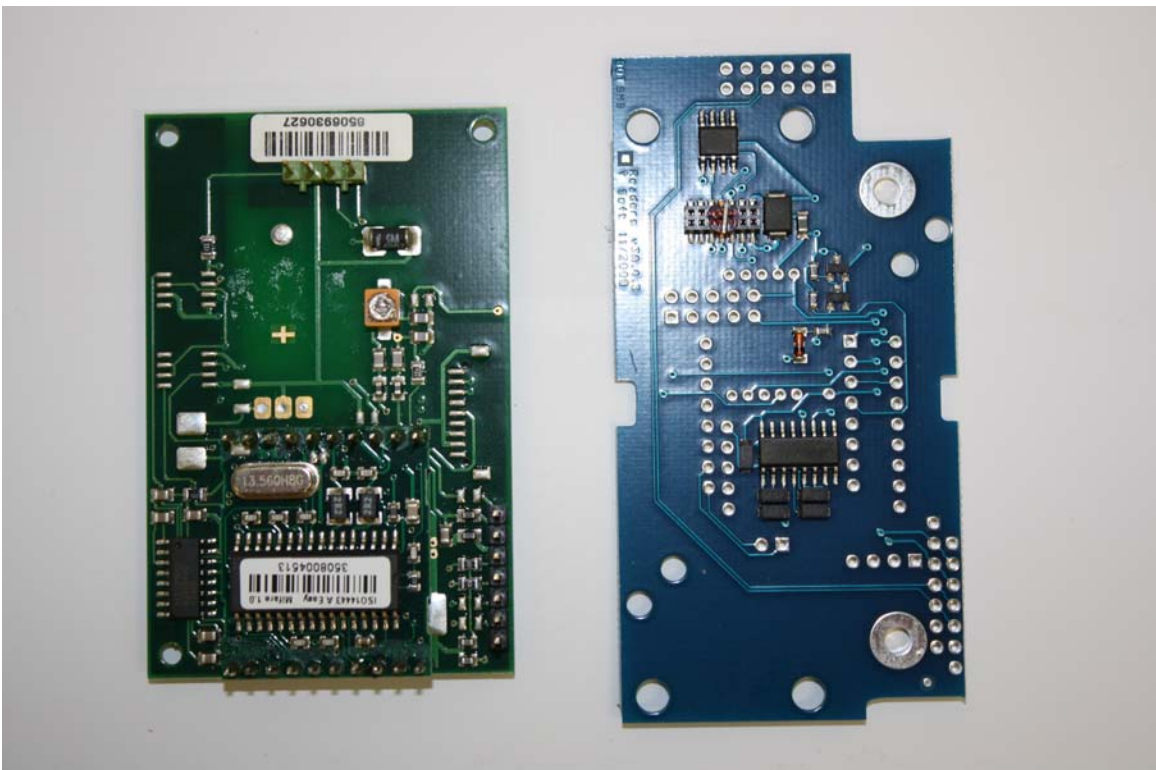

Mifare Family Internal Photos
HID Global – Mifare Photos

Mifare Module Bottom View

Mifare Module Top View

YSoft SafeQ Terminal UltraLight Print and Copy

Internal – Main Board Bottom View

Internal – Main Board Side View

Internal – Main Board Top View

Internal – Board Stack

Internal – Board Stack Side View

Internal – Top View

Internal – Side View

YSoft SafeQ Terminal UltraLight Print Only

Internal – Main Board Bottom View

Internal – Main Board Side View

Internal – Main Board Top View

Internal – Board Stack

Internal – Board Stack Side View

Internal – Top View

Internal – Side View

YSoft SafeQ Terminal UltraLight Network Card Reader

Internal – Main Board Bottom View