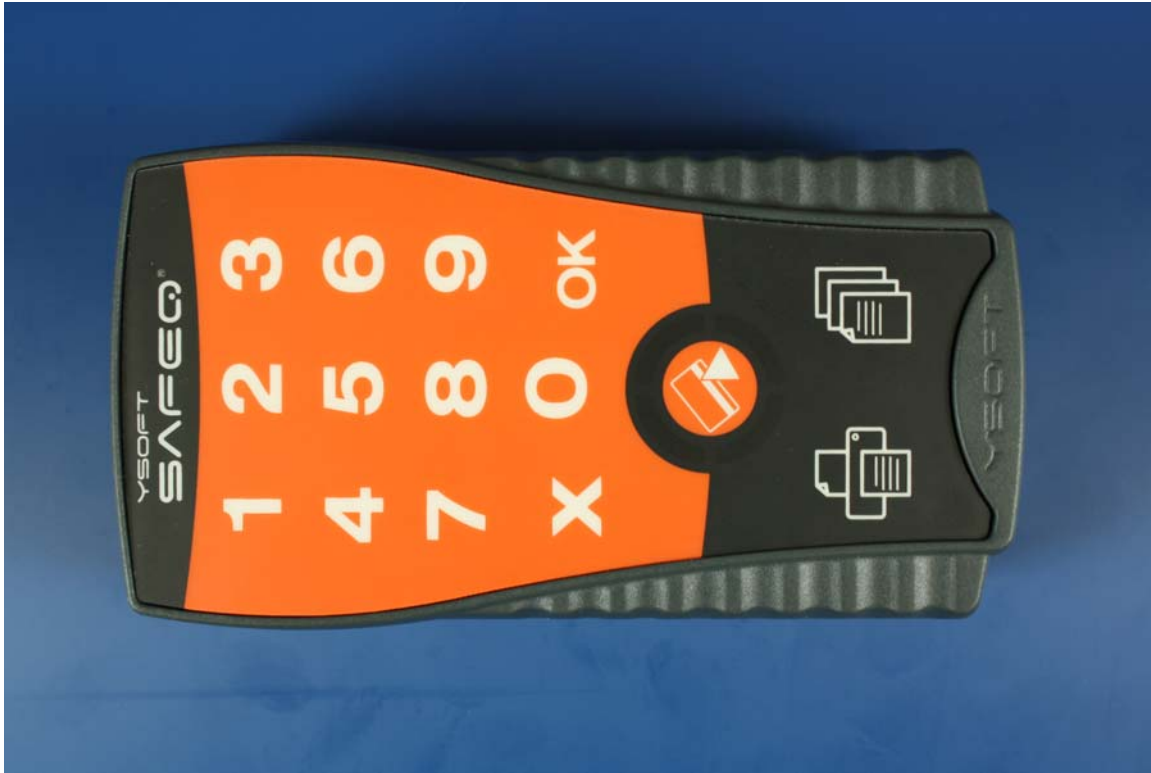

Mifare Family External Photos

YSoft SafeQ Terminal UltraLight Print and Copy

External – Top View

External – Bottom View / Label Location

External – Side View

External – Connector View

YSoft SafeQ Terminal UltraLight Print Only

External – Top View

External – Bottom View / Label Location

External – Side View

External – Connector View

YSoft SafeQ Terminal UltraLight Network Card Reader

External – Top View

External – Bottom View / Label Location

External – Side View

External – Connector View

YSoft SafeQ Terminal Professional

External – Top View

External – Bottom View / Label Location

External – Side View