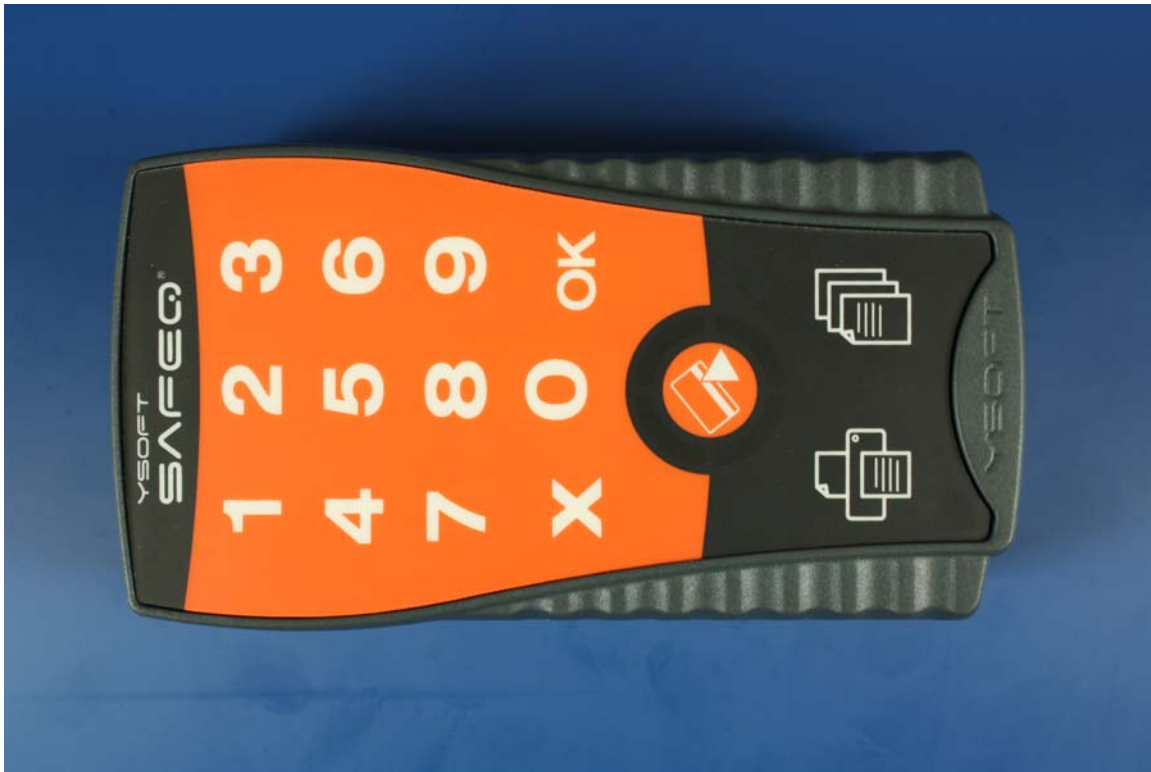

Mifare Family External Photos

YSoft SafeQ Terminal UltraLight Print and Copy

External – Top View

External – Bottom View / Label Location

External – Side View

External – Connector View

YSoft SafeQ Terminal UltraLight Print Only

External – Top View

External – Bottom View / Label Location

External – Side View

External – Connector View

YSoft SafeQ Terminal UltraLight Network Card Reader

External – Top View

External – Bottom View / Label Location

External – Side View

External – Connector View

YSoft SafeQ Terminal Professional

External – Top View

External – Bottom View / Label Location

External – Side View