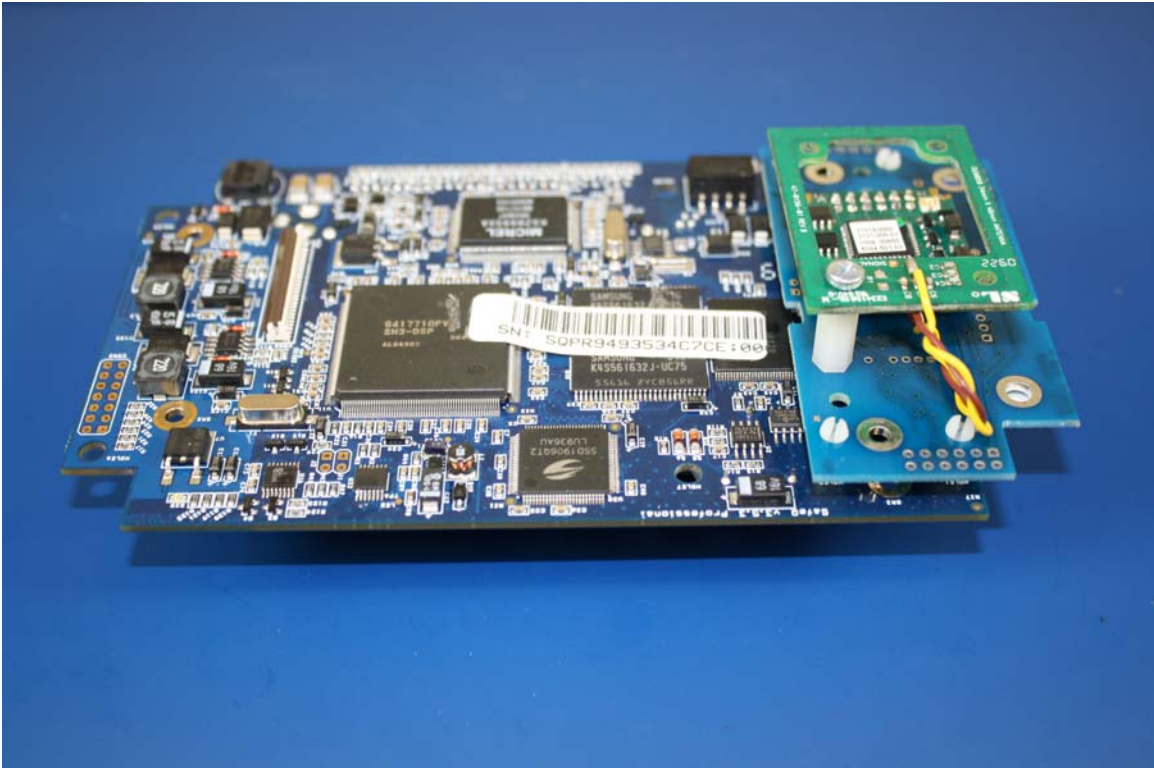

Internal – Board Stack

Internal – Board Stack Side View

Internal – Top View

Internal – Side View

**YSoft SafeQ Terminal UltraLight Network Card Reader**

Internal – Main Board Bottom View

Internal – Main Board Side View

Internal – Main Board Top View

Internal – Board Stack

Internal – Board Stack Side View

Internal – Top View

Internal – Side View

**YSoft SafeQ Terminal Professional**

Internal – Main Board Bottom View

Internal – Main Board Side View

Internal – Main Board Top View

Internal – Board Stack

Internal – Board Stack Side View

Internal – Top View

Internal – Side View