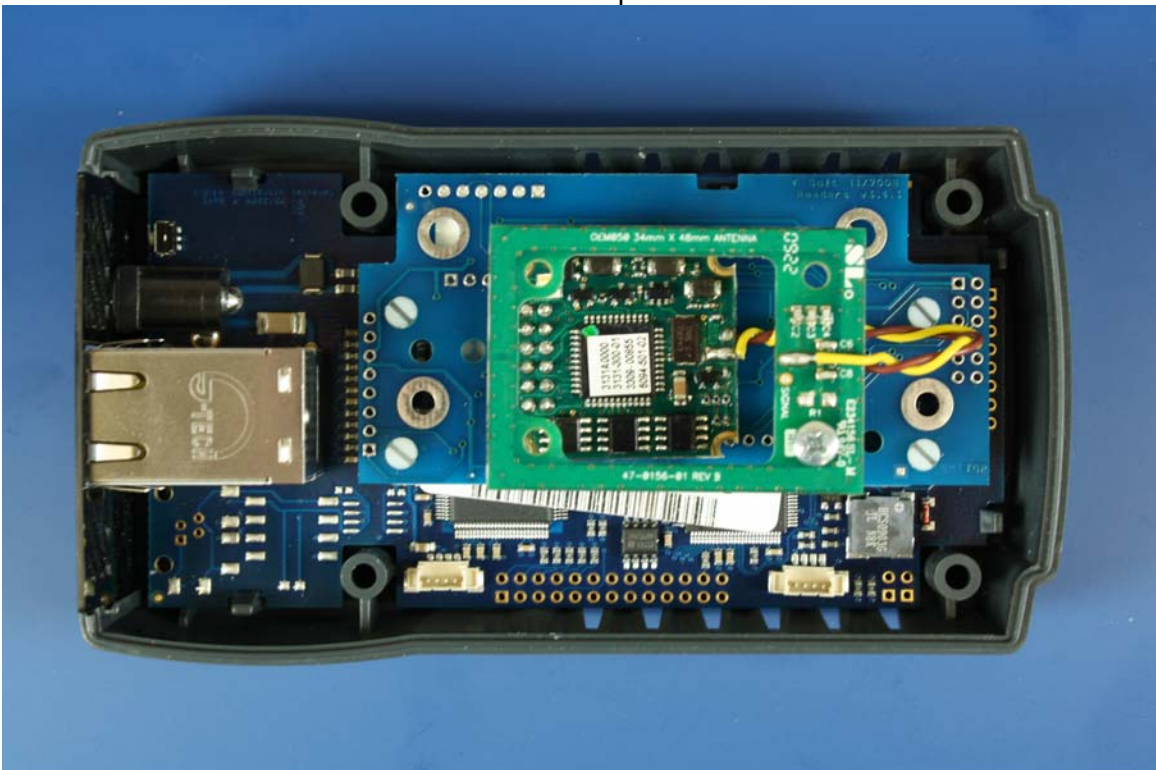

Internal – Board Stack

Internal – Board Stack Side View

Internal – Top View

Internal – Side View

**YSoft SafeQ Terminal UltraLight Network Card Reader**

Internal – Main Board Bottom View

Internal – Main Board Side View

Internal – Main Board Top View

Internal – Board Stack

Internal – Board Stack Side View

Internal – Top View

Internal – Side View

**YSoft SafeQ Terminal Professional**

Internal – Main Board Bottom View

Internal – Main Board Side View

Internal – Main Board Top View

Internal – Board Stack

Internal – Board Stack Side View

Internal – Top View

Internal – Side View