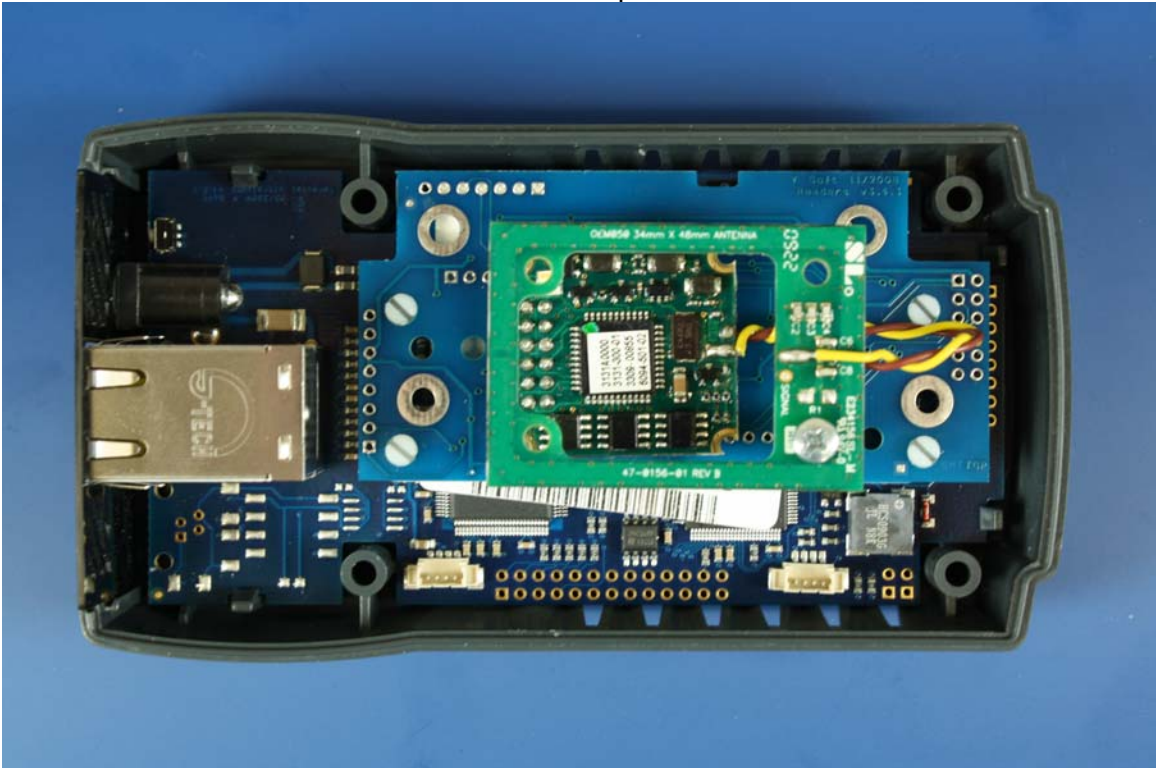

Internal – Board Stack Side View

Internal – Top View

Internal – Side View

**YSoft SafeQ Terminal UltraLight Print Only**

Internal – Main Board Bottom View

Internal – Main Board Side View

Internal – Main Board Top View

Internal – Board Stack

Internal – Board Stack Side View

Internal – Top View

Internal – Side View

**YSoft SafeQ Terminal UltraLight Network Card Reader**

Internal – Main Board Bottom View

Internal – Main Board Side View

Internal – Main Board Top View

Internal – Board Stack

Internal – Board Stack Side View

Internal – Top View

Internal – Side View

**YSoft SafeQ Terminal Professional**

Internal – Main Board Bottom View

Internal – Main Board Side View