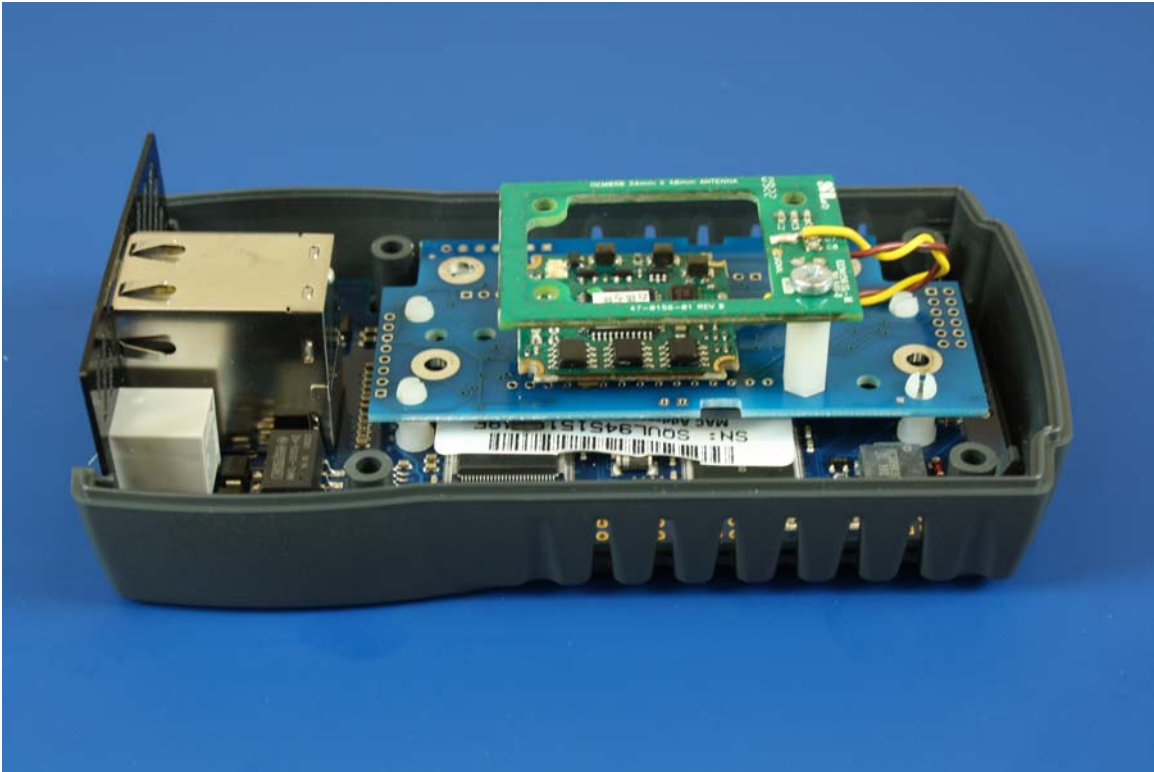

**HID iClass Family Internal Photos**

**YSoft SafeQ Terminal UltraLight Print and Copy**

Internal – Main Board Bottom View

Internal – Main Board Side View

Internal – Main Board Top View

Internal – Board Stack

Internal – Board Stack Side View

Internal – Top View

Internal – Side View

**YSoft SafeQ Terminal UltraLight Print Only**

Internal – Main Board Bottom View

Internal – Main Board Side View

Internal – Main Board Top View

Internal – Board Stack

Internal – Board Stack Side View

Internal – Top View

Internal – Side View

**YSoft SafeQ Terminal UltraLight Network Card Reader**

Internal – Main Board Bottom View

Internal – Main Board Side View