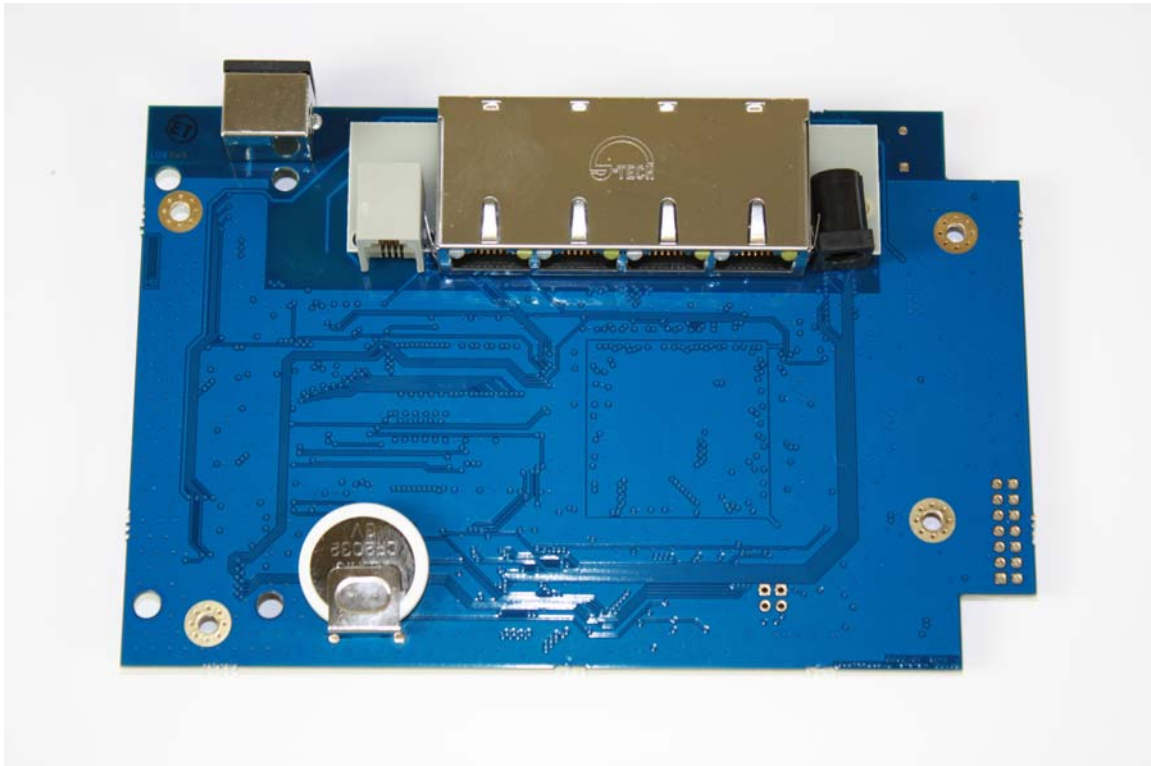

Internal – Board Stack

Internal – Board Stack Side View

Internal – Top View

Internal – Side View

**YSoft SafeQ Terminal UltraLight Network Card Reader**

Internal – Main Board Bottom View

Internal – Main Board Side View

Internal – Main Board Top View

Internal – Board Stack

Internal – Board Stack Side View

Internal – Top View

Internal – Side View

**YSoft SafeQ Terminal Professional**

Internal – Main Board Bottom View

Internal – Main Board Side View

Internal – Main Board Top View

Internal – Board Stack

Internal – Board Stack Side View

Internal – Top View

Internal – Side View