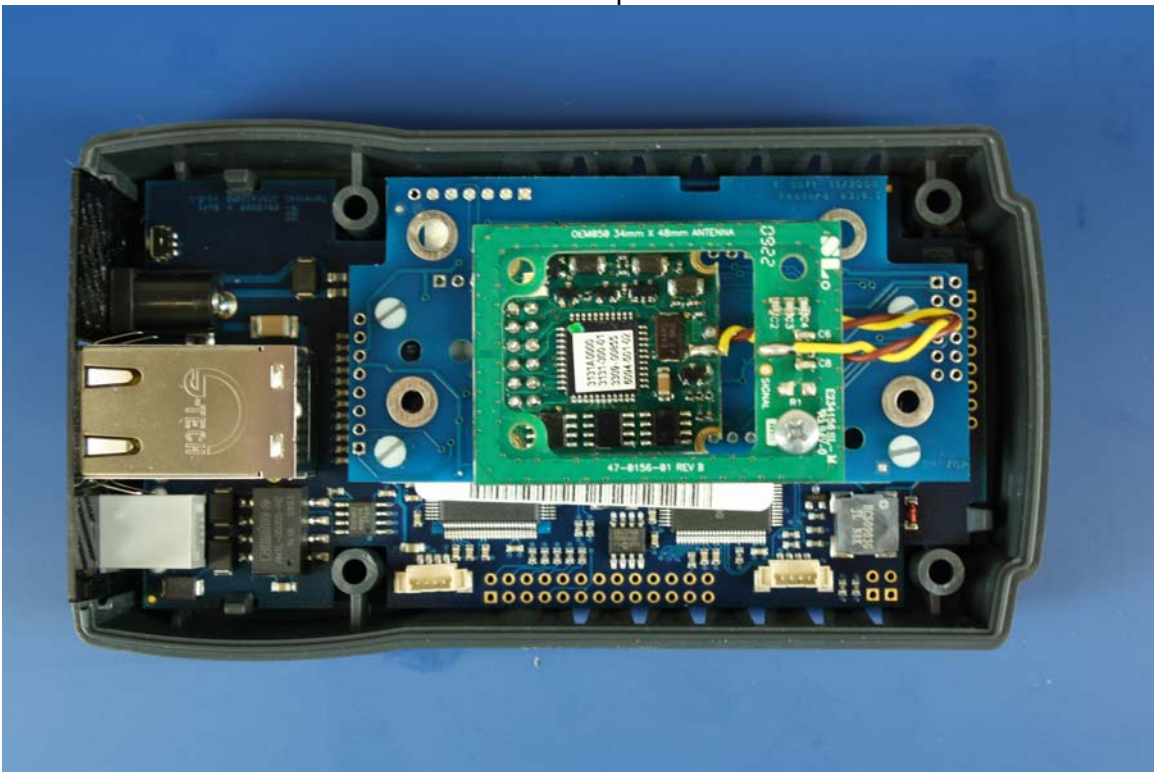

**HID iClass Family Internal Photos**

**YSoft SafeQ Terminal UltraLight Print and Copy**

Internal – Main Board Bottom View

Internal – Main Board Side View

Internal – Main Board Top View

Internal – Board Stack

Internal – Board Stack Side View

Internal – Top View

Internal – Side View

**YSoft SafeQ Terminal UltraLight Print Only**

Internal – Main Board Bottom View

Internal – Main Board Side View

Internal – Main Board Top View

Internal – Board Stack

Internal – Board Stack Side View

Internal – Top View

Internal – Side View

**YSoft SafeQ Terminal UltraLight Network Card Reader**

Internal – Main Board Bottom View

Internal – Main Board Side View

Internal – Main Board Top View

Internal – Board Stack

Internal – Board Stack Side View

Internal – Top View

Internal – Side View

**YSoft SafeQ Terminal Professional**

Internal – Main Board Bottom View

Internal – Main Board Side View