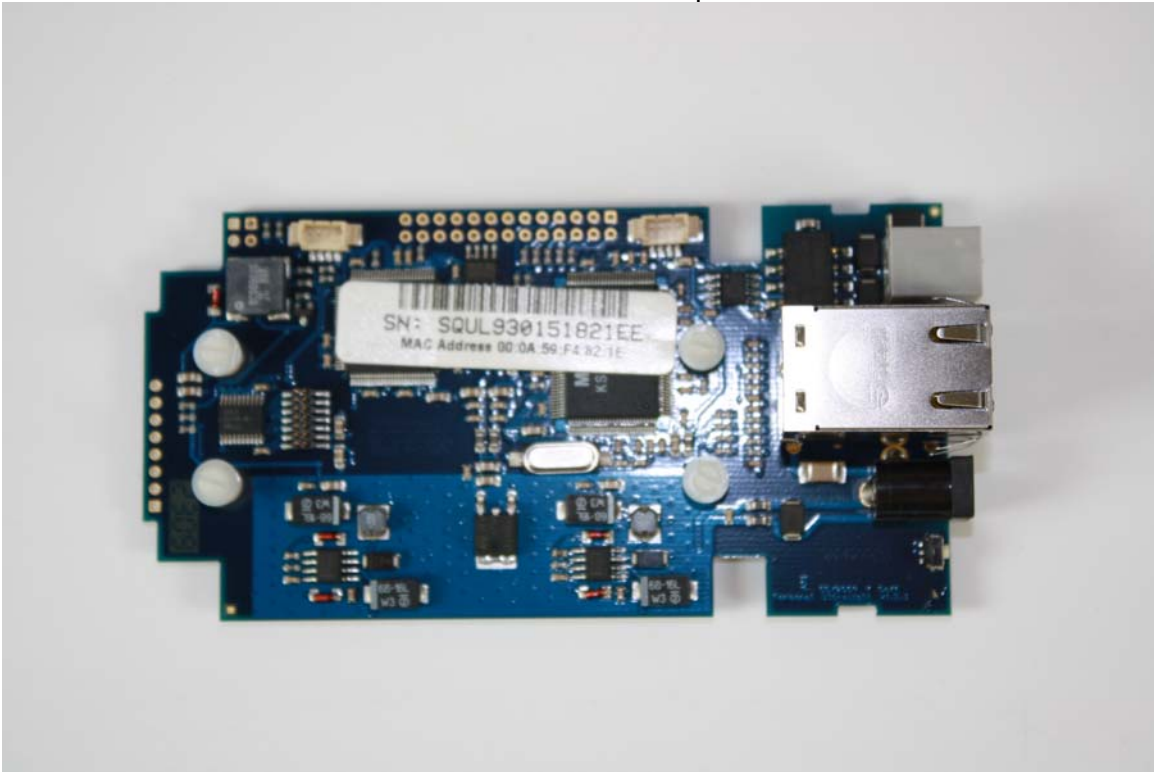

**HID iClass Family Internal Photos**

**YSoft SafeQ Terminal UltraLight Print and Copy**

Internal – Main Board Bottom View

Internal – Main Board Side View

Internal – Main Board Top View

Internal – Board Stack

Internal – Board Stack Side View

Internal – Top View

Internal – Side View

**YSoft SafeQ Terminal UltraLight Print Only**

Internal – Main Board Bottom View

Internal – Main Board Side View

Internal – Main Board Top View

Internal – Board Stack

Internal – Board Stack Side View

Internal – Top View

Internal – Side View

**YSoft SafeQ Terminal UltraLight Network Card Reader**

Internal – Main Board Bottom View

Internal – Main Board Side View