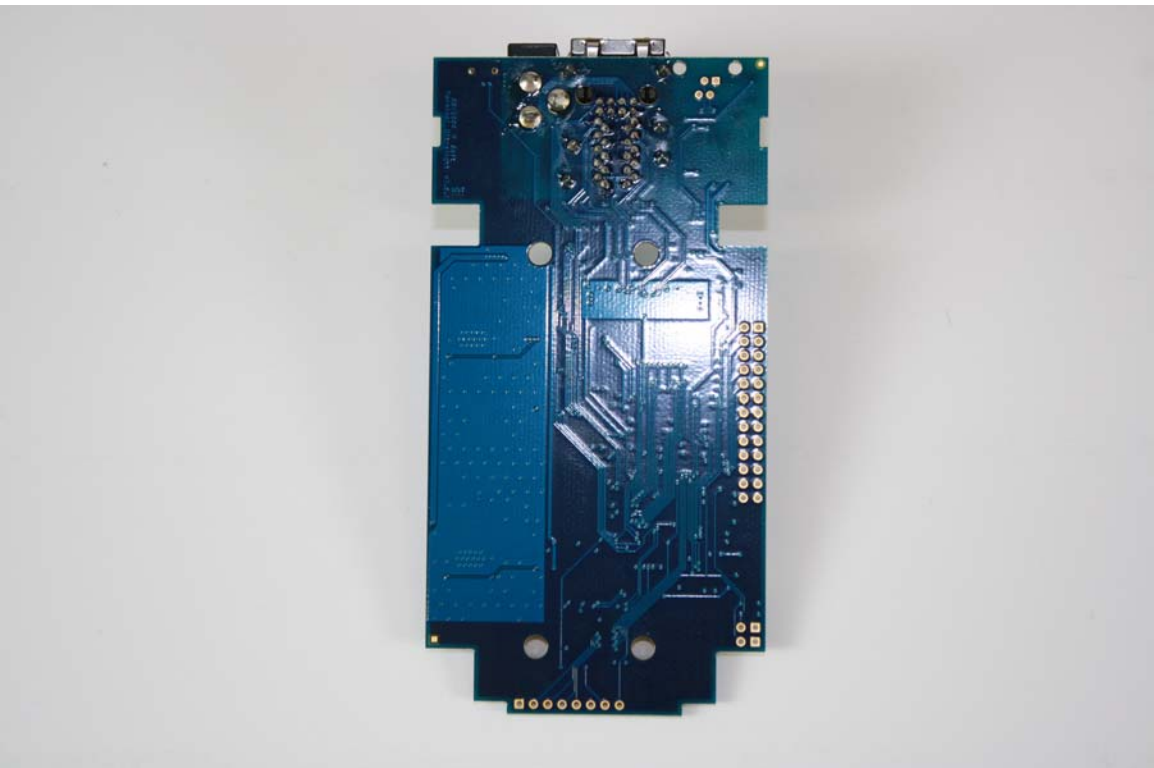

**HID iClass Family Internal Photos**

**YSoft SafeQ Terminal UltraLight Print and Copy**

Internal – Main Board Bottom View

Internal – Main Board Side View

Internal – Main Board Top View

Internal – Board Stack

Internal – Board Stack Side View

Internal – Top View

Internal – Side View

**YSoft SafeQ Terminal UltraLight Print Only**

Internal – Main Board Bottom View

Internal – Main Board Side View

Internal – Main Board Top View

Internal – Board Stack

Internal – Board Stack Side View

Internal – Top View

Internal – Side View

**YSoft SafeQ Terminal UltraLight Network Card Reader**

Internal – Main Board Bottom View

Internal – Main Board Side View

Internal – Main Board Top View

Internal – Board Stack

Internal – Board Stack Side View

Internal – Top View

Internal – Side View

**YSoft SafeQ Terminal Professional**

Internal – Main Board Bottom View

Internal – Main Board Side View