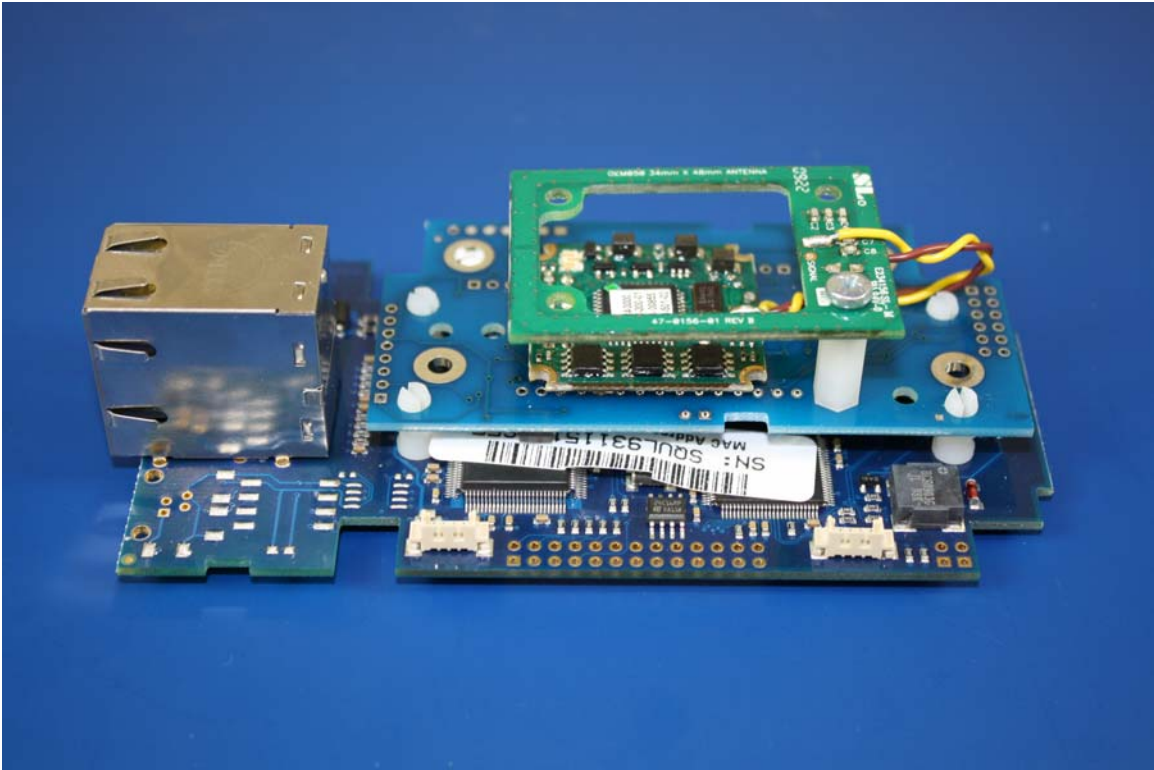

**HID iClass Family Internal Photos**

**YSoft SafeQ Terminal UltraLight Print and Copy**

Internal – Main Board Bottom View

Internal – Main Board Side View

Internal – Main Board Top View

Internal – Board Stack

Internal – Board Stack Side View

Internal – Top View

Internal – Side View

**YSoft SafeQ Terminal UltraLight Print Only**

Internal – Main Board Bottom View

Internal – Main Board Side View

Internal – Main Board Top View

Internal – Board Stack

Internal – Board Stack Side View

Internal – Top View

Internal – Side View

**YSoft SafeQ Terminal UltraLight Network Card Reader**

Internal – Main Board Bottom View

Internal – Main Board Side View