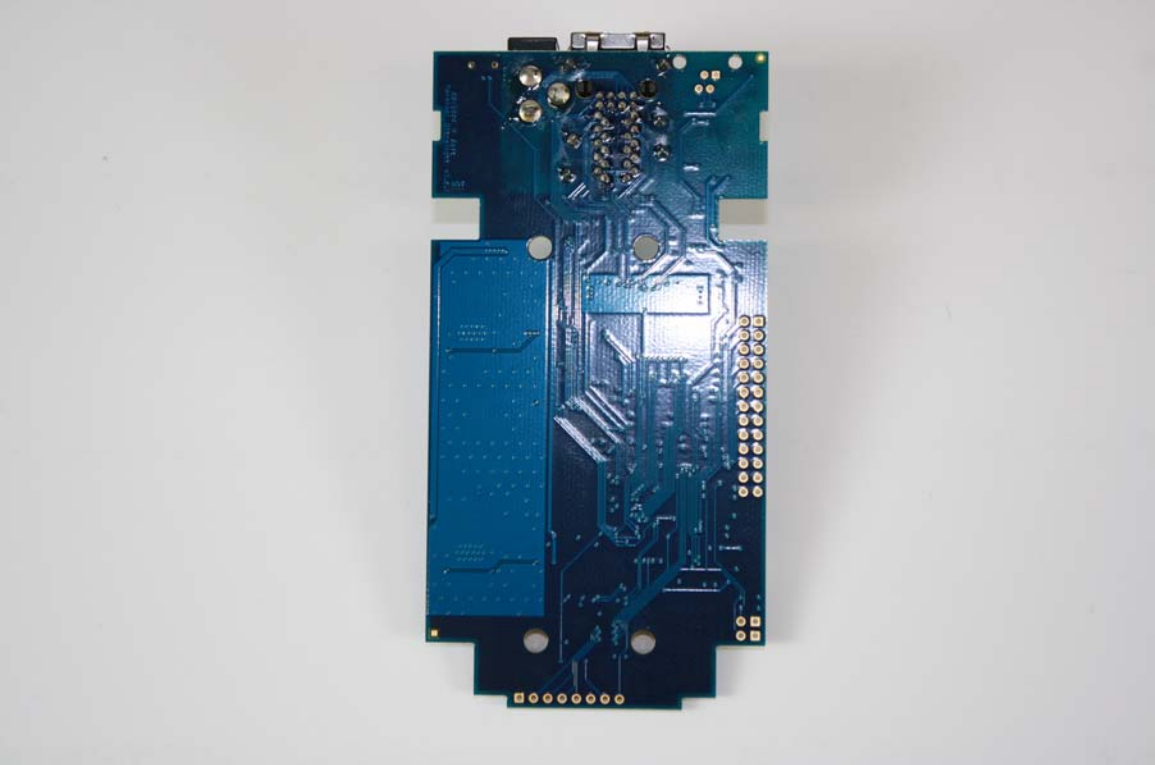

Internal – Board Stack Side View

Internal – Top View

Internal – Side View

**YSoft SafeQ Terminal UltraLight Print Only**

Internal – Main Board Bottom View

Internal – Main Board Side View

Internal – Main Board Top View

Internal – Board Stack

Internal – Board Stack Side View

Internal – Top View

Internal – Side View

**YSoft SafeQ Terminal UltraLight Network Card Reader**

Internal – Main Board Bottom View

Internal – Main Board Side View

Internal – Main Board Top View

Internal – Board Stack

Internal – Board Stack Side View

Internal – Top View

Internal – Side View

**YSoft SafeQ Terminal Professional**

Internal – Main Board Bottom View

Internal – Main Board Side View

Internal – Main Board Top View

Internal – Board Stack

Internal – Board Stack Side View

Internal – Top View

Internal – Side View