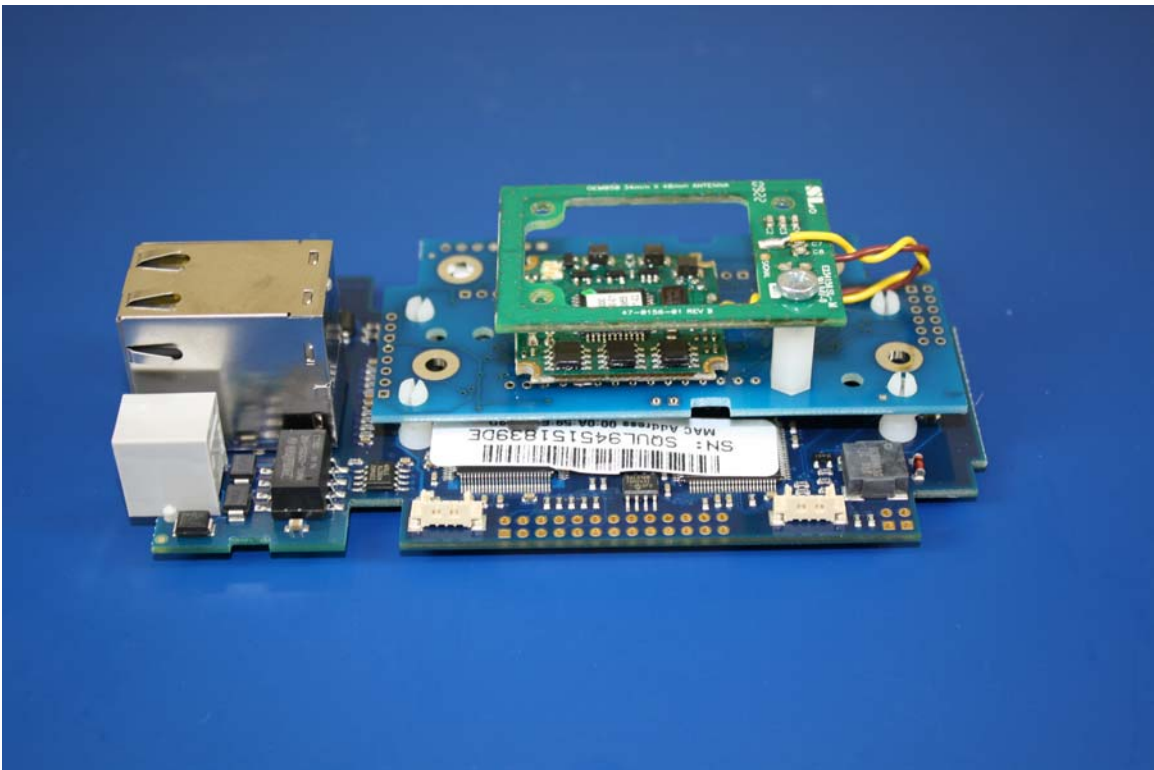

**HID iClass Family Internal Photos**

**YSoft SafeQ Terminal UltraLight Print and Copy**

Internal – Main Board Bottom View

Internal – Main Board Side View

Internal – Main Board Top View

Internal – Board Stack

Internal – Board Stack Side View

Internal – Top View

Internal – Side View

**YSoft SafeQ Terminal UltraLight Print Only**

Internal – Main Board Bottom View

Internal – Main Board Side View

Internal – Main Board Top View

Internal – Board Stack

Internal – Board Stack Side View

Internal – Top View

Internal – Side View

**YSoft SafeQ Terminal UltraLight Network Card Reader**

Internal – Main Board Bottom View

Internal – Main Board Side View