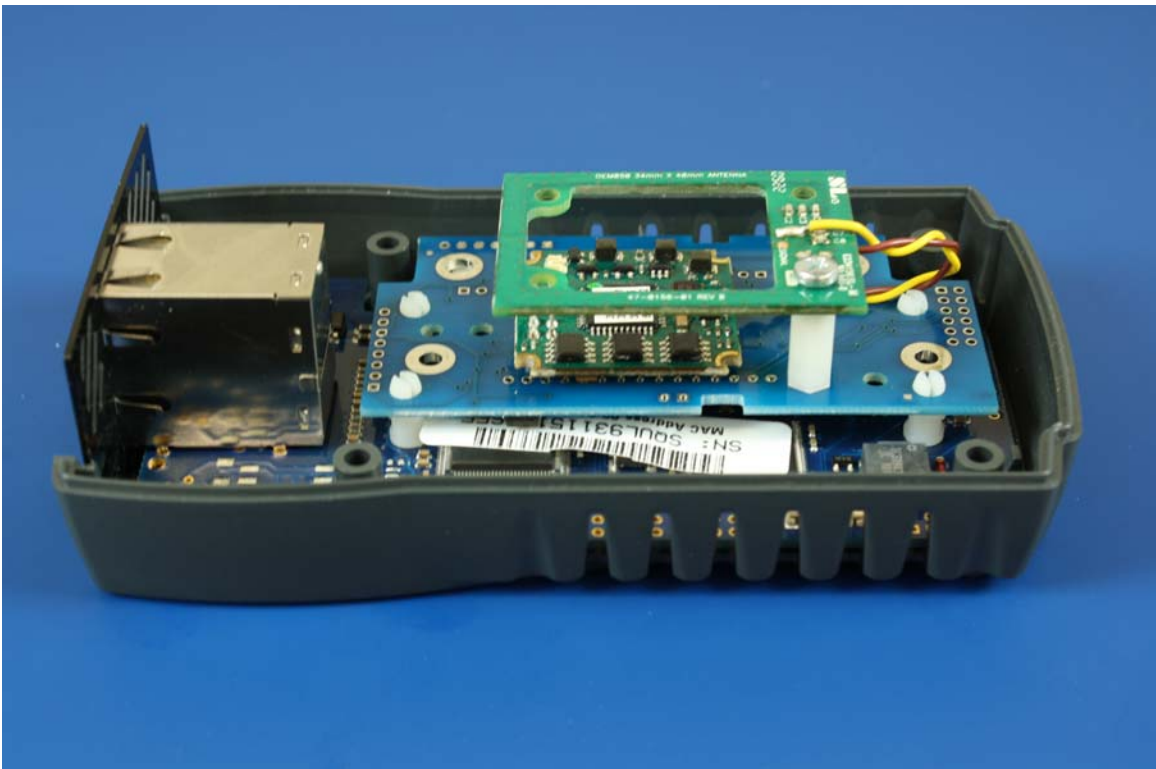

Internal – Board Stack Side View

Internal – Top View

Internal – Side View

**YSoft SafeQ Terminal UltraLight Print Only**

Internal – Main Board Bottom View

Internal – Main Board Side View

Internal – Main Board Top View

Internal – Board Stack

Internal – Board Stack Side View

Internal – Top View

Internal – Side View

**YSoft SafeQ Terminal UltraLight Network Card Reader**

Internal – Main Board Bottom View

Internal – Main Board Side View

Internal – Main Board Top View

Internal – Board Stack

Internal – Board Stack Side View

Internal – Top View

Internal – Side View

**YSoft SafeQ Terminal Professional**

Internal – Main Board Bottom View

Internal – Main Board Side View