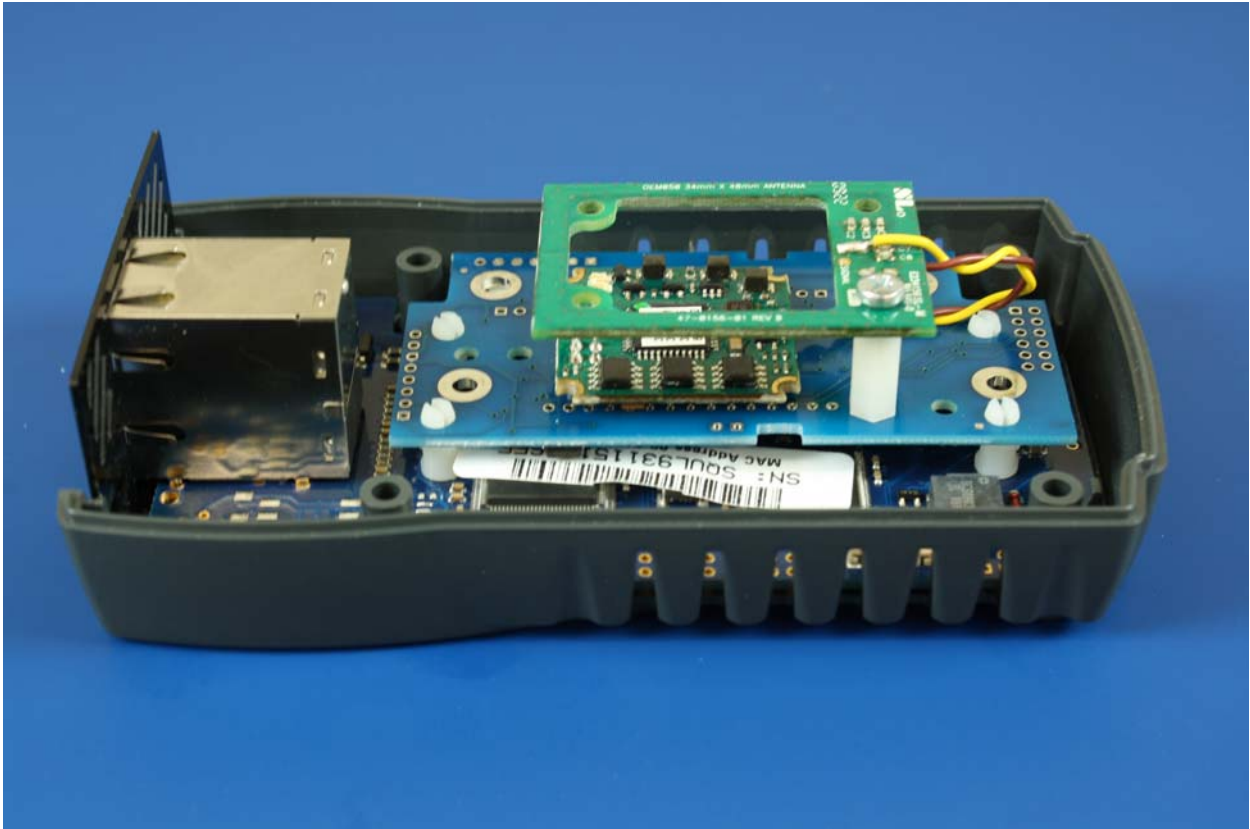

Internal – Board Stack

Internal – Board Stack Side View

Internal – Top View

Internal – Side View

**YSoft SafeQ Terminal UltraLight Network Card Reader**

Internal – Main Board Bottom View

Internal – Main Board Side View

Internal – Main Board Top View

Internal – Board Stack

Internal – Board Stack Side View

Internal – Top View

Internal – Side View

**YSoft SafeQ Terminal Professional**

Internal – Main Board Bottom View

Internal – Main Board Side View

Internal – Main Board Top View

Internal – Board Stack

Internal – Board Stack Side View

Internal – Top View

Internal – Side View