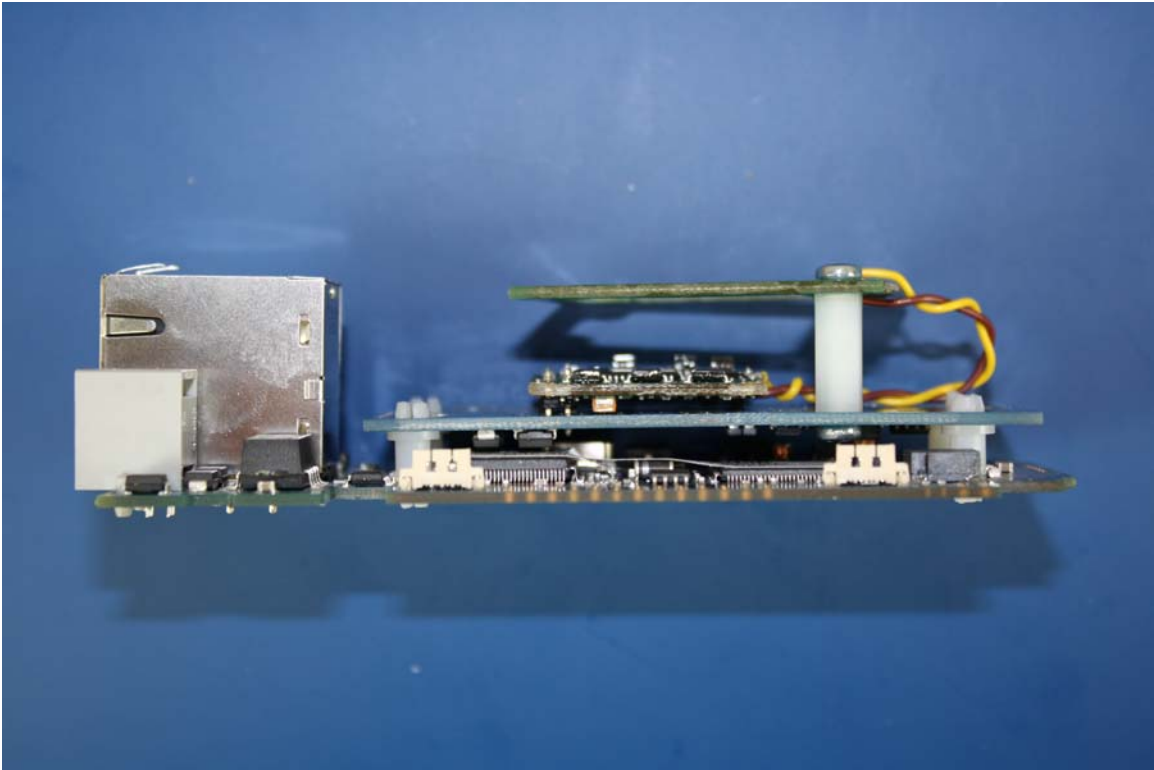

**HID iClass Family Internal Photos**

**YSoft SafeQ Terminal UltraLight Print and Copy**

Internal – Main Board Bottom View

Internal – Main Board Side View

Internal – Main Board Top View

Internal – Board Stack

Internal – Board Stack Side View

Internal – Top View

Internal – Side View

**YSoft SafeQ Terminal UltraLight Print Only**

Internal – Main Board Bottom View

Internal – Main Board Side View

Internal – Main Board Top View

Internal – Board Stack

Internal – Board Stack Side View

Internal – Top View

Internal – Side View

**YSoft SafeQ Terminal UltraLight Network Card Reader**

Internal – Main Board Bottom View

Internal – Main Board Side View