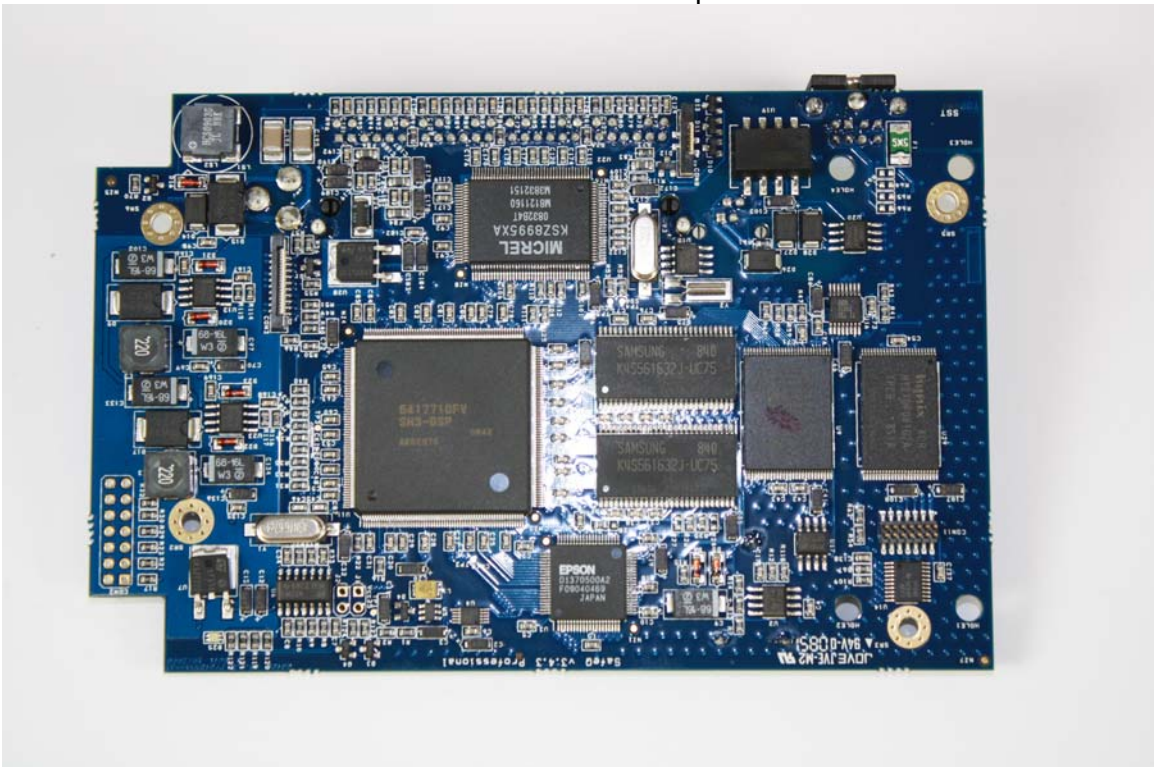

Internal – Board Stack

Internal – Board Stack Side View

Internal – Top View

Internal – Side View

**YSoft SafeQ Terminal UltraLight Network Card Reader**

Internal – Main Board Bottom View

Internal – Main Board Side View

Internal – Main Board Top View

Internal – Board Stack

Internal – Board Stack Side View

Internal – Top View

Internal – Side View

**YSoft SafeQ Terminal Professional**

Internal – Main Board Bottom View

Internal – Main Board Side View

Internal – Main Board Top View

Internal – Board Stack

Internal – Board Stack Side View

Internal – Top View

Internal – Side View