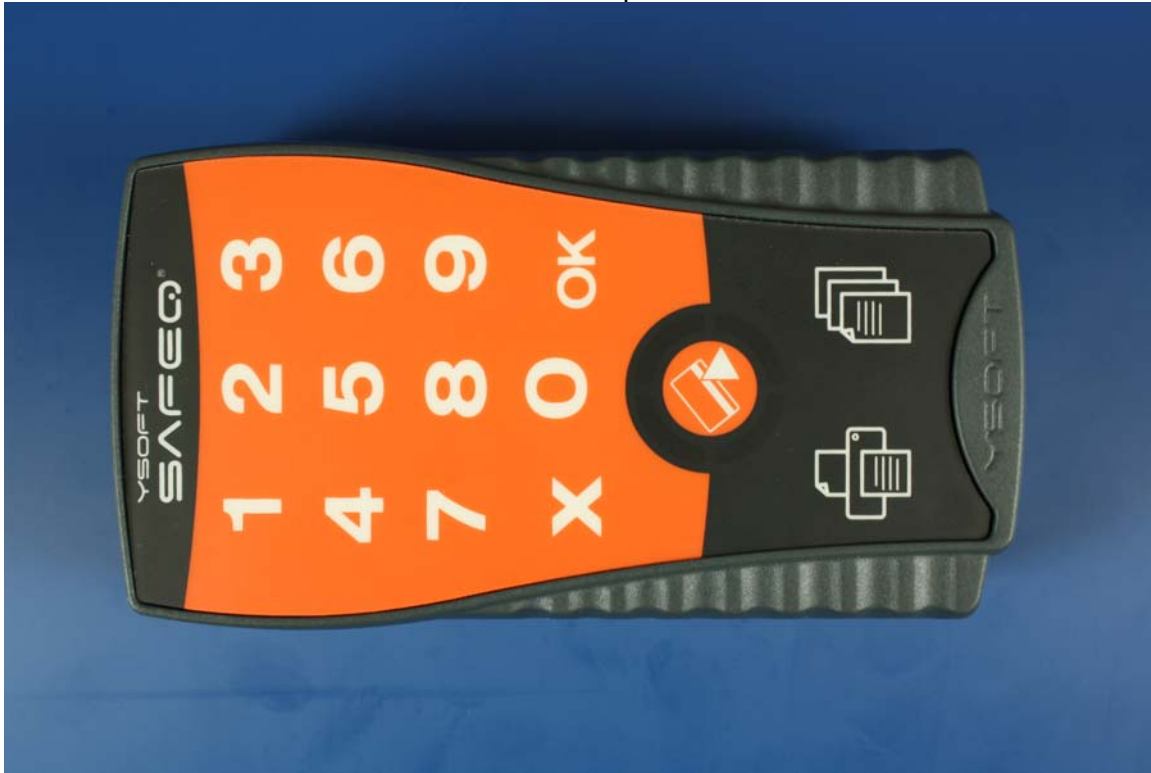

HID iClass Family External Photos

YSoft SafeQ Terminal UltraLight Print and Copy

External – Top View

External – Bottom View / Label Location

External – Side View

External – Connector View

YSoft SafeQ Terminal UltraLight Print Only

External – Top View

External – Bottom View / Label Location

External – Side View

External – Connector View

YSoft SafeQ Terminal UltraLight Network Card Reader

External – Top View

External – Bottom View / Label Location

External – Side View

External – Connector View

YSoft SafeQ Terminal Professional

External – Top View

External – Bottom View / Label Location

External – Side View