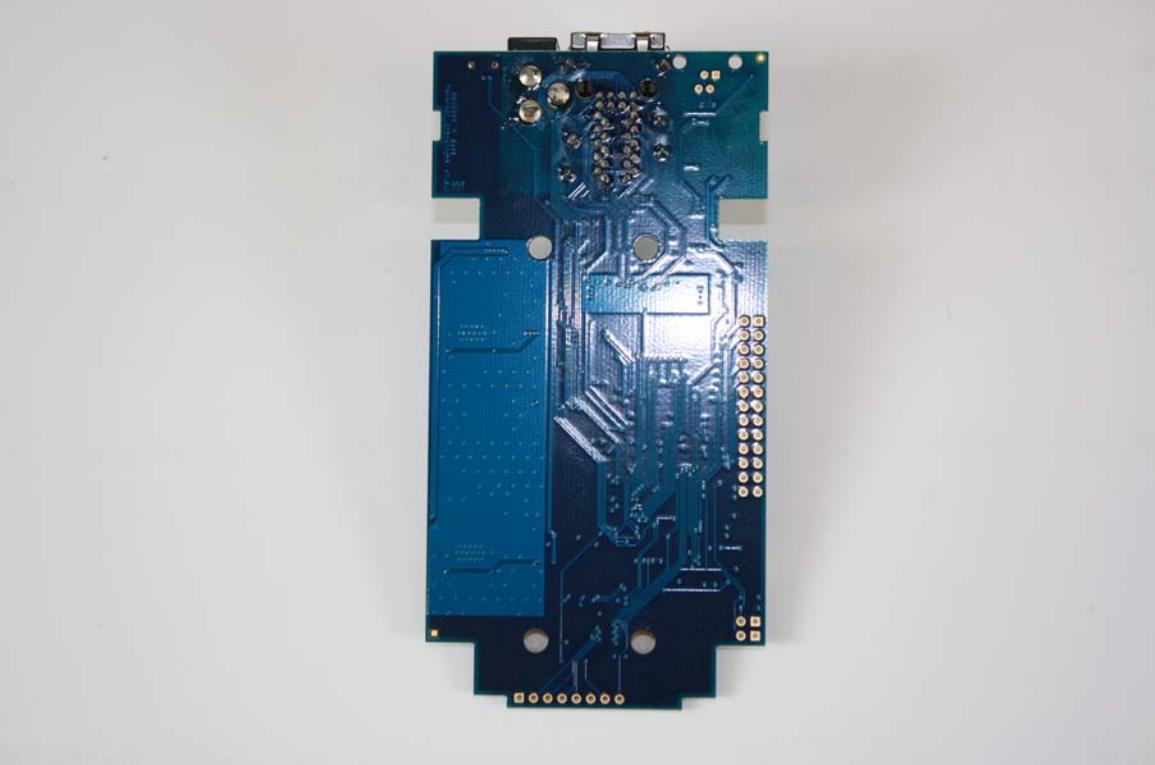

Internal – Board Stack Side View with radio

Internal – Board Stack Side View with radio

Internal – Top View

Internal – Side View

YSoft SafeQ Terminal UltraLight Print Only

Internal – Main Board Bottom View

Internal – Main Board Side View

Internal – Main Board Top View

Internal – Top View - Board Stack without radio

Internal – Board Stack Side View with radio

Internal – Board Stack Side View with radio

Internal – Top View

Internal – Side View

YSoft SafeQ Terminal UltraLight Network Card Reader

Internal – Main Board Bottom View

Internal – Main Board Side View

Internal – Main Board Top View

Internal – Top View - Board Stack without radio

Internal – Board Stack Side View

Internal – Board Stack Side View

Internal – Top View

Internal – Side View

YSoft SafeQ Terminal Professional

Internal – Main Board Bottom View

Internal – Main Board Side View