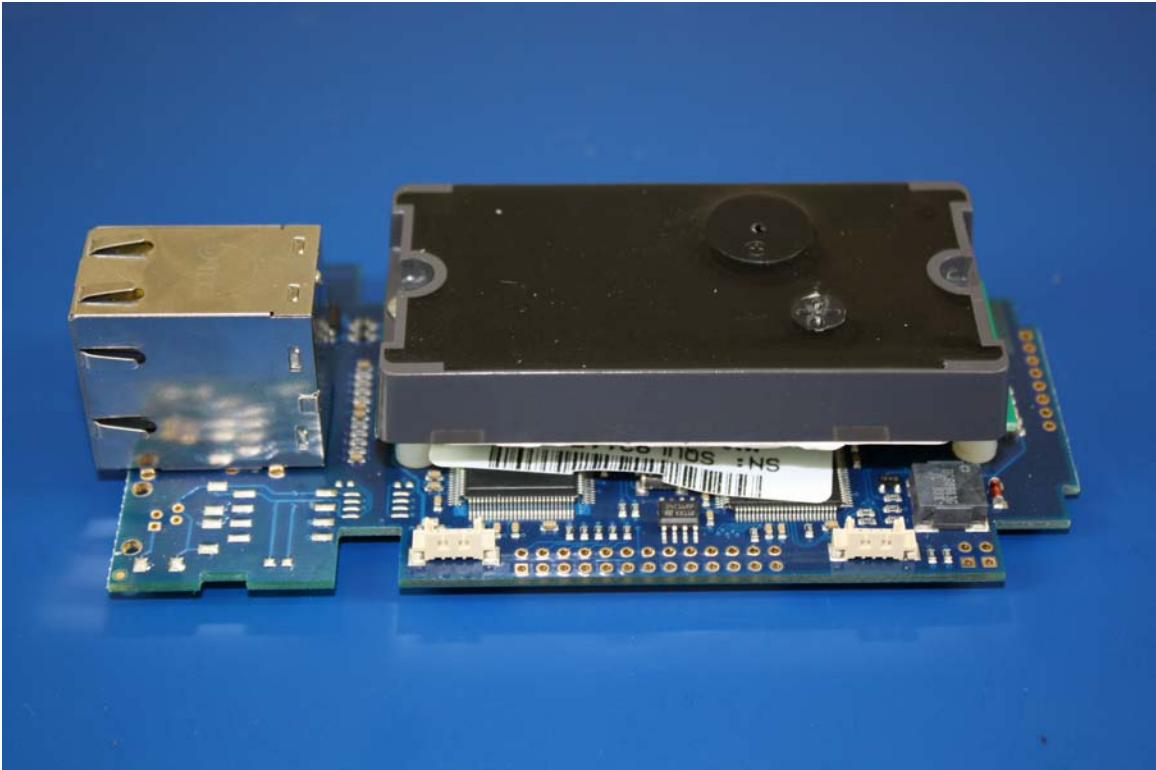

Internal – Side View

YSoft SafeQ Terminal UltraLight Network Card Reader

Internal – Main Board Bottom View

Internal – Main Board Side View

Internal – Main Board Top View

Internal – Top View - Board Stack without radio

Internal – Board Stack Side View

Internal – Board Stack Side View

Internal – Top View

Internal – Side View

YSoft SafeQ Terminal Professional

Internal – Main Board Bottom View

Internal – Main Board Side View