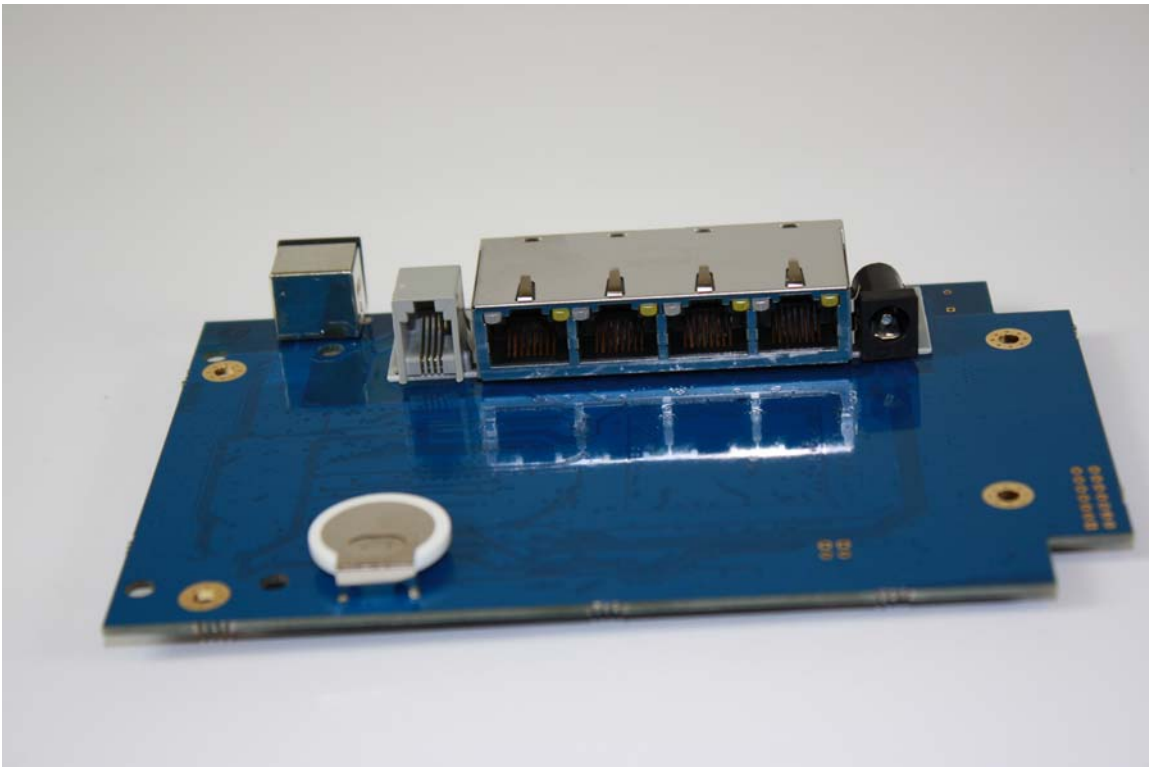

Internal – Side View

YSoft SafeQ Terminal UltraLight Network Card Reader

Internal – Main Board Bottom View

Internal – Main Board Side View

Internal – Main Board Top View

Internal – Top View - Board Stack without radio

Internal – Board Stack Side View

Internal – Board Stack Side View

Internal – Top View

Internal – Side View

YSoft SafeQ Terminal Professional

Internal – Main Board Bottom View

Internal – Main Board Side View

Internal – Main Board Top View

Internal – Top View - Board Stack without radio

Internal – Top View - Board Stack with radio

Internal – Board Stack Side View

Internal – Top View

Internal – Side View