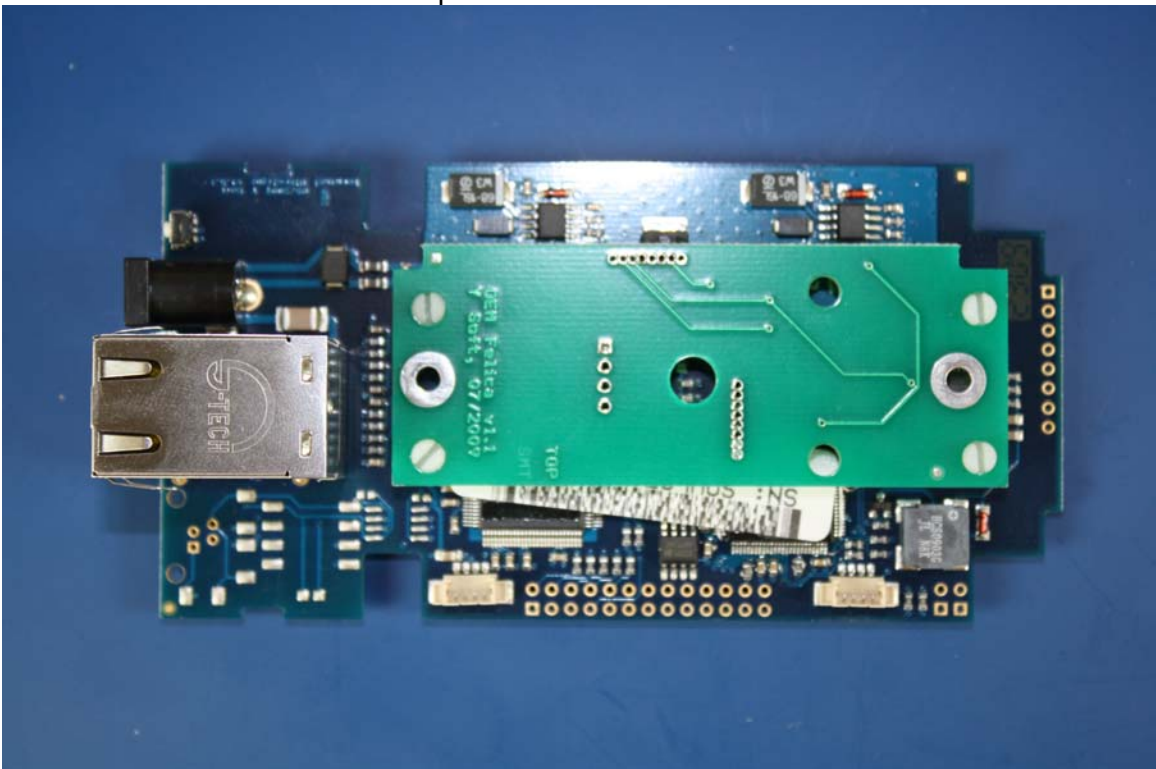

Internal – Board Stack Side View with radio

Internal – Board Stack Side View with radio

Internal – Top View

Internal – Side View

YSoft SafeQ Terminal UltraLight Print Only

Internal – Main Board Bottom View

Internal – Main Board Side View

Internal – Main Board Top View

Internal – Top View - Board Stack without radio

Internal – Board Stack Side View with radio

Internal – Board Stack Side View with radio

Internal – Top View

Internal – Side View

YSoft SafeQ Terminal UltraLight Network Card Reader

Internal – Main Board Bottom View

Internal – Main Board Side View

Internal – Main Board Top View

Internal – Top View - Board Stack without radio