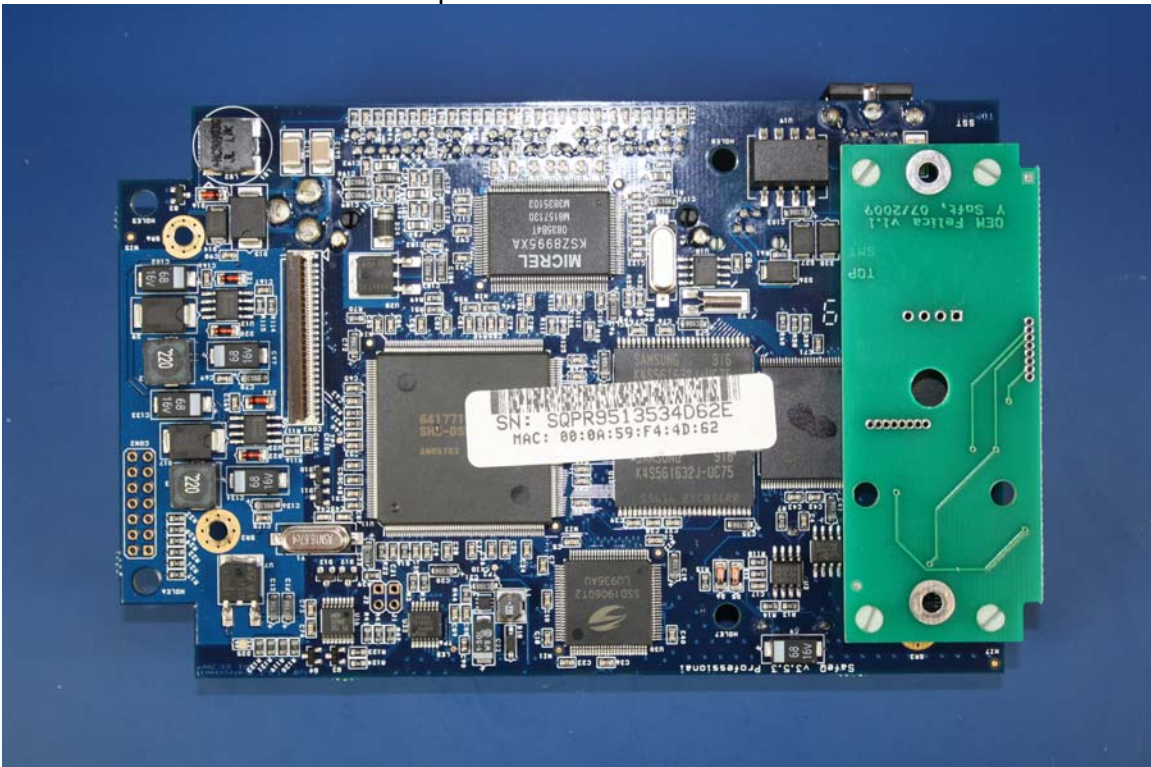

Internal – Side View

YSoft SafeQ Terminal UltraLight Network Card Reader

Internal – Main Board Bottom View

Internal – Main Board Side View

Internal – Main Board Top View

Internal – Top View - Board Stack without radio

Internal – Board Stack Side View

Internal – Board Stack Side View

Internal – Top View

Internal – Side View

YSoft SafeQ Terminal Professional

Internal – Main Board Bottom View

Internal – Main Board Side View

Internal – Main Board Top View

Internal – Top View - Board Stack without radio

Internal – Top View - Board Stack with radio

Internal – Board Stack Side View

Internal – Top View

Internal – Side View