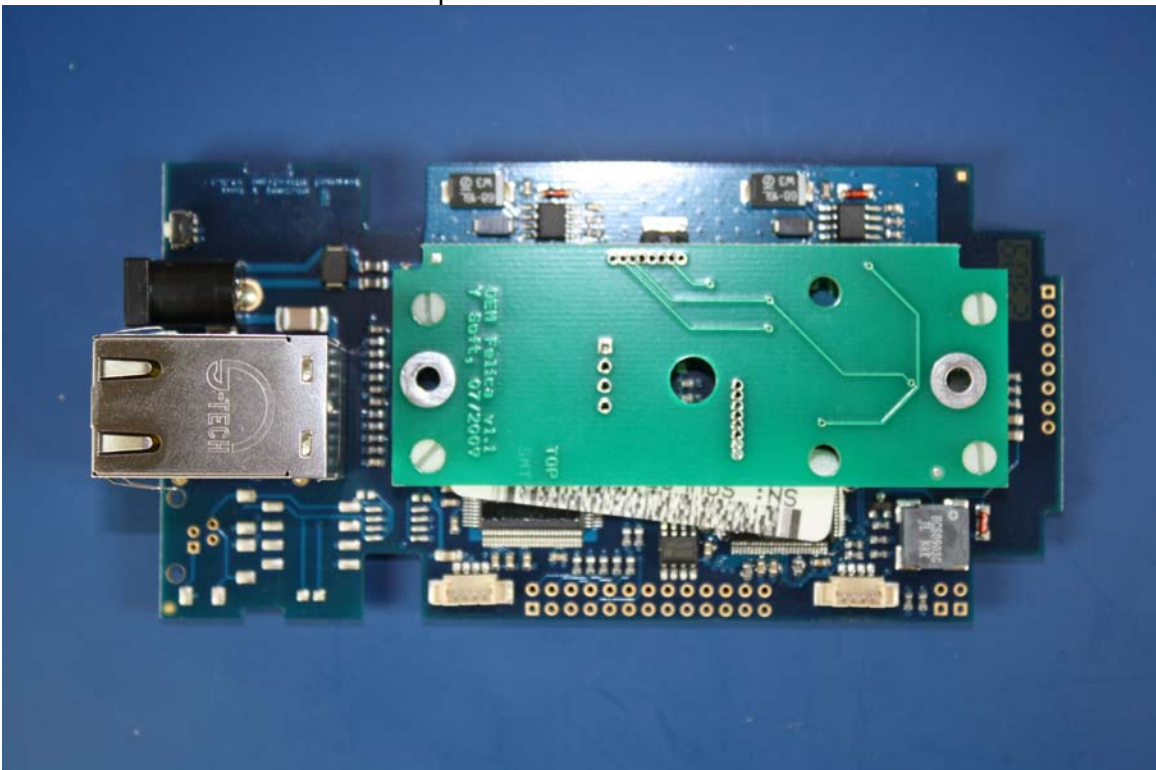

Internal – Side View

YSoft SafeQ Terminal UltraLight Network Card Reader

Internal – Main Board Bottom View

Internal – Main Board Side View

Internal – Main Board Top View

Internal – Top View - Board Stack without radio

Internal – Board Stack Side View

Internal – Board Stack Side View

Internal – Top View

Internal – Side View

YSoft SafeQ Terminal Professional

Internal – Main Board Bottom View

Internal – Main Board Side View