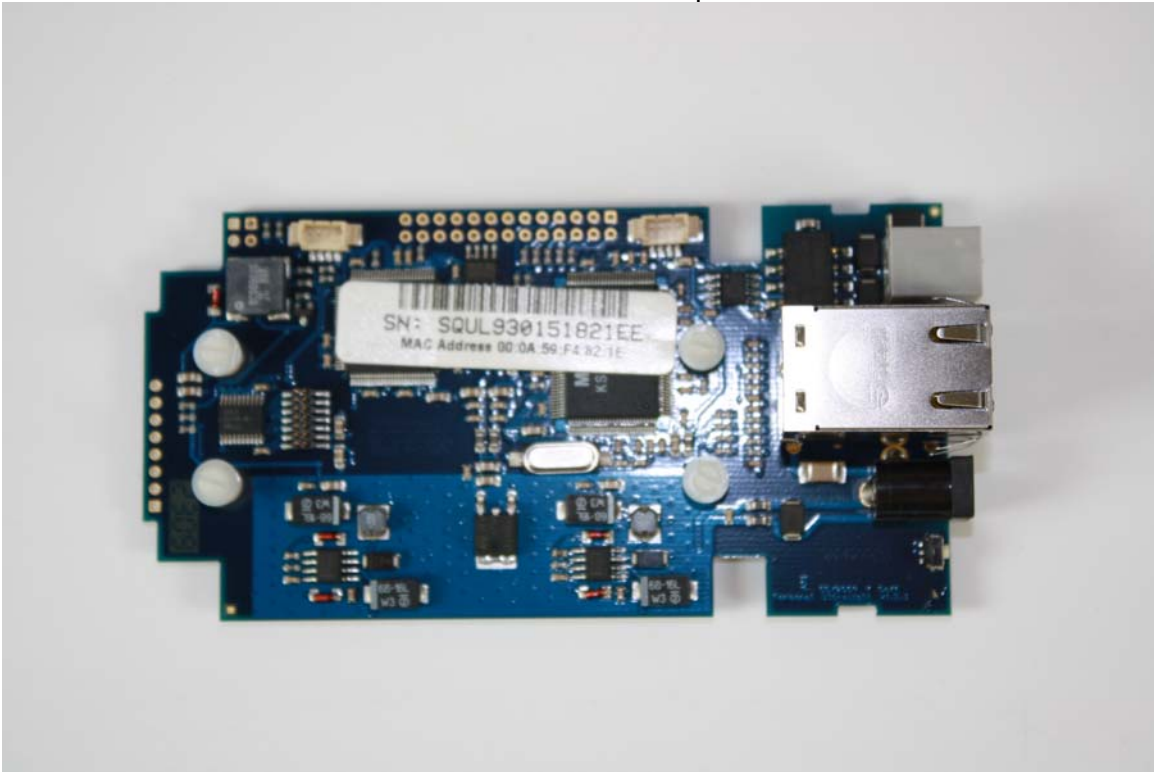

HID Prox Family Internal Photos

YSoft SafeQ Terminal UltraLight Print and Copy

Internal – Main Board Bottom View

Internal – Main Board Side View

Internal – Main Board Top View

Internal – Top View - Board Stack without radio

Internal – Board Stack Side View with radio

Internal – Board Stack Side View with radio

Internal – Top View

Internal – Side View

YSoft SafeQ Terminal UltraLight Print Only

Internal – Main Board Bottom View

Internal – Main Board Side View

Internal – Main Board Top View

Internal – Top View - Board Stack without radio

Internal – Board Stack Side View with radio

Internal – Board Stack Side View with radio

Internal – Top View

Internal – Side View

YSoft SafeQ Terminal UltraLight Network Card Reader

Internal – Main Board Bottom View

Internal – Main Board Side View

Internal – Main Board Top View

Internal – Top View - Board Stack without radio