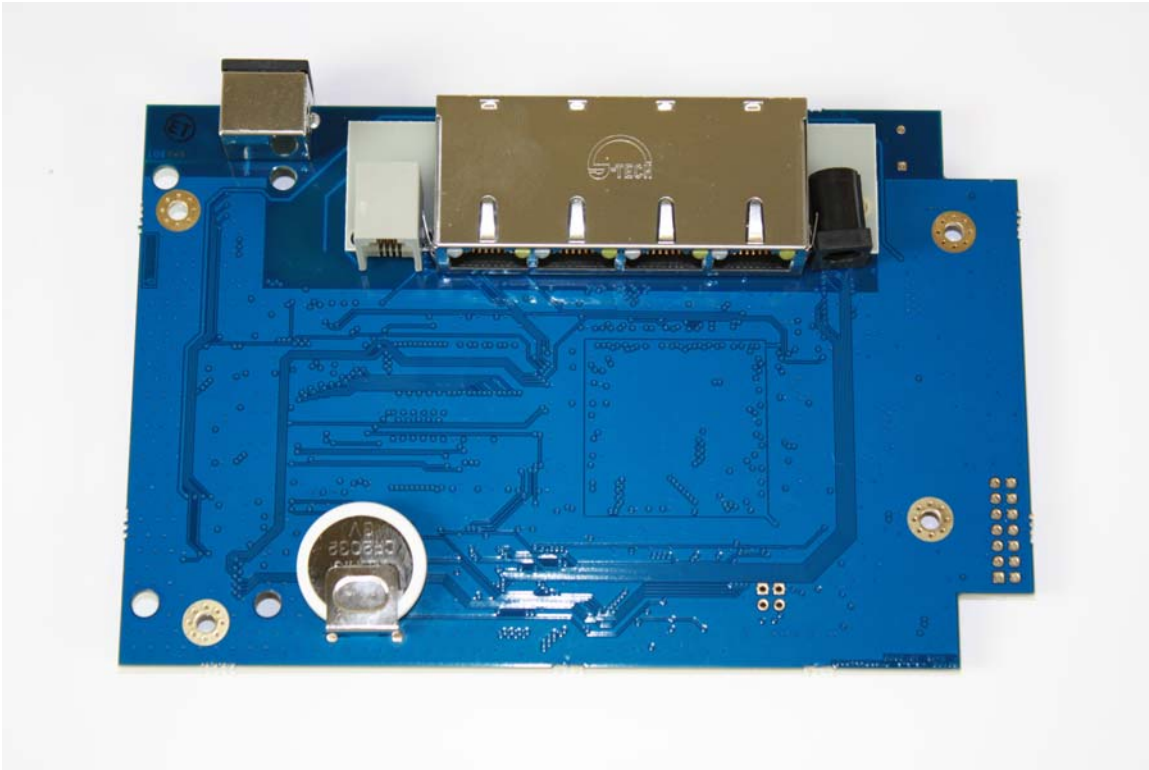

Internal – Side View

YSoft SafeQ Terminal UltraLight Network Card Reader

Internal – Main Board Bottom View

Internal – Main Board Side View

Internal – Main Board Top View

Internal – Top View - Board Stack without radio

Internal – Board Stack Side View

Internal – Board Stack Side View

Internal – Top View

Internal – Side View

YSoft SafeQ Terminal Professional

Internal – Main Board Bottom View

Internal – Main Board Side View

Internal – Main Board Top View

Internal – Top View - Board Stack without radio

Internal – Top View - Board Stack with radio

Internal – Board Stack Side View

Internal – Top View

Internal – Side View