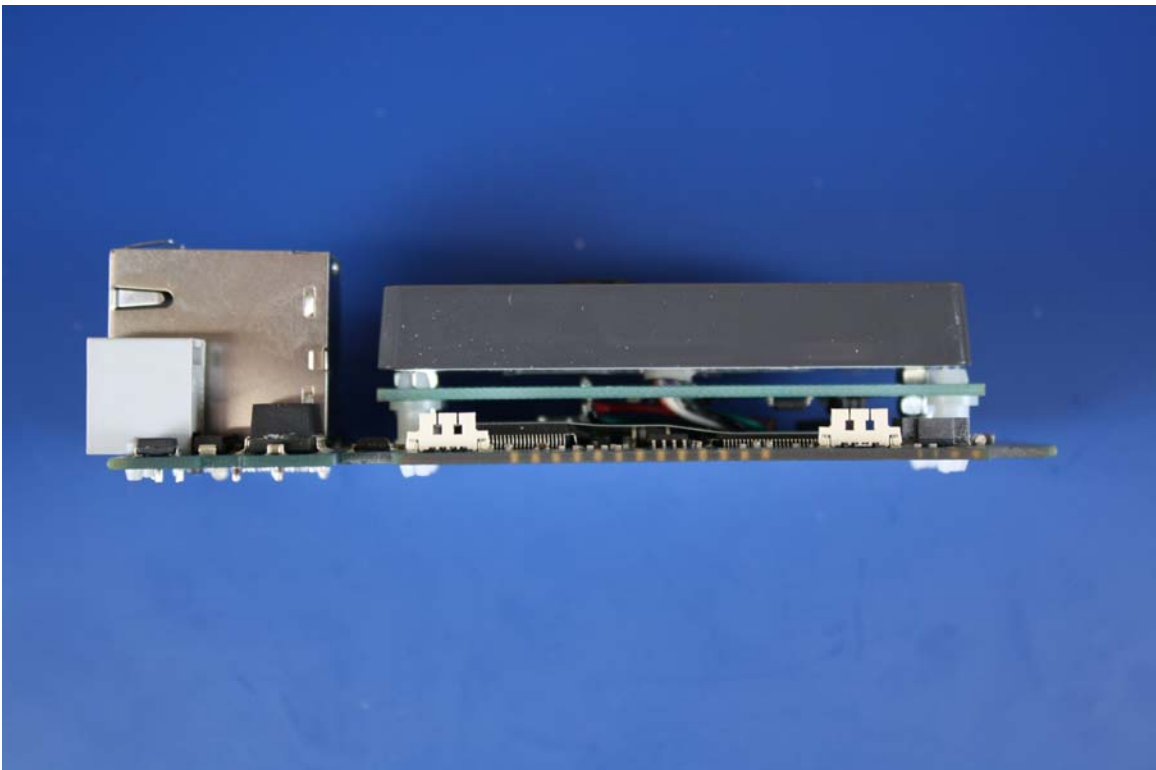

HID Prox Family Internal Photos

YSoft SafeQ Terminal UltraLight Print and Copy

Internal – Main Board Bottom View

Internal – Main Board Side View

Internal – Main Board Top View

Internal – Top View - Board Stack without radio

Internal – Board Stack Side View with radio

Internal – Board Stack Side View with radio

Internal – Top View

Internal – Side View

YSoft SafeQ Terminal UltraLight Print Only

Internal – Main Board Bottom View

Internal – Main Board Side View

Internal – Main Board Top View

Internal – Top View - Board Stack without radio

Internal – Board Stack Side View with radio

Internal – Board Stack Side View with radio

Internal – Top View

Internal – Side View

YSoft SafeQ Terminal UltraLight Network Card Reader

Internal – Main Board Bottom View

Internal – Main Board Side View

Internal – Main Board Top View

Internal – Top View - Board Stack without radio