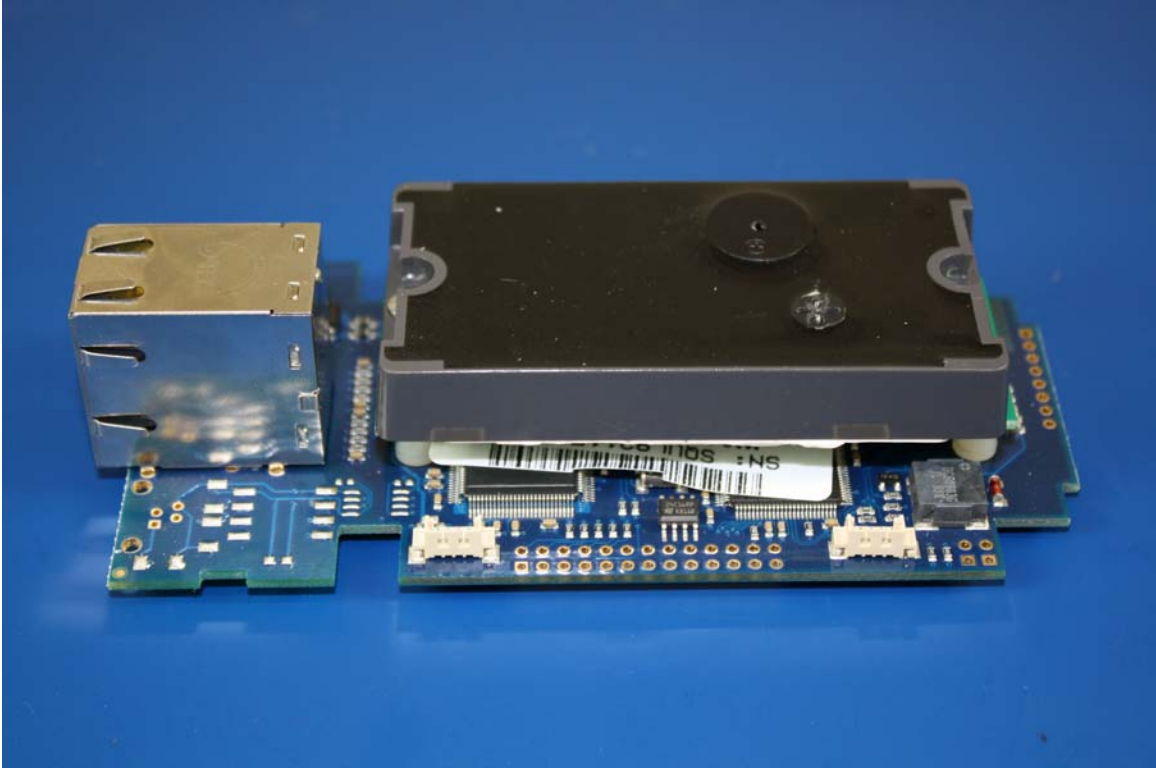

Internal – Main Board Side View

Internal – Main Board Top View

Internal – Top View - Board Stack without radio

Internal – Board Stack Side View with radio

Internal – Board Stack Side View with radio

Internal – Top View

Internal – Side View

YSoft SafeQ Terminal UltraLight Network Card Reader

Internal – Main Board Bottom View

Internal – Main Board Side View

Internal – Main Board Top View

Internal – Top View - Board Stack without radio