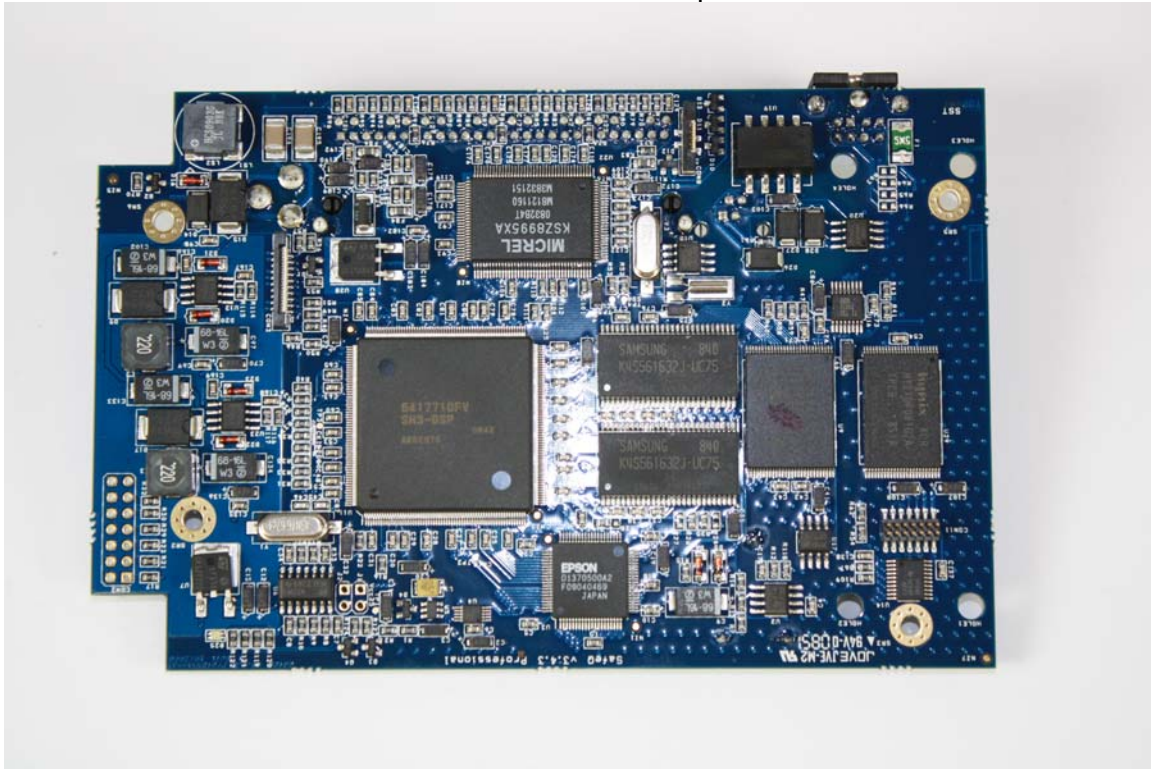

Internal – Side View

YSoft SafeQ Terminal UltraLight Network Card Reader

Internal – Main Board Bottom View

Internal – Main Board Side View

Internal – Main Board Top View

Internal – Top View - Board Stack without radio

Internal – Board Stack Side View

Internal – Board Stack Side View

Internal – Top View

Internal – Side View

YSoft SafeQ Terminal Professional

Internal – Main Board Bottom View

Internal – Main Board Side View

Internal – Main Board Top View

Internal – Top View - Board Stack without radio

Internal – Top View - Board Stack with radio

Internal – Board Stack Side View

Internal – Top View

Internal – Side View