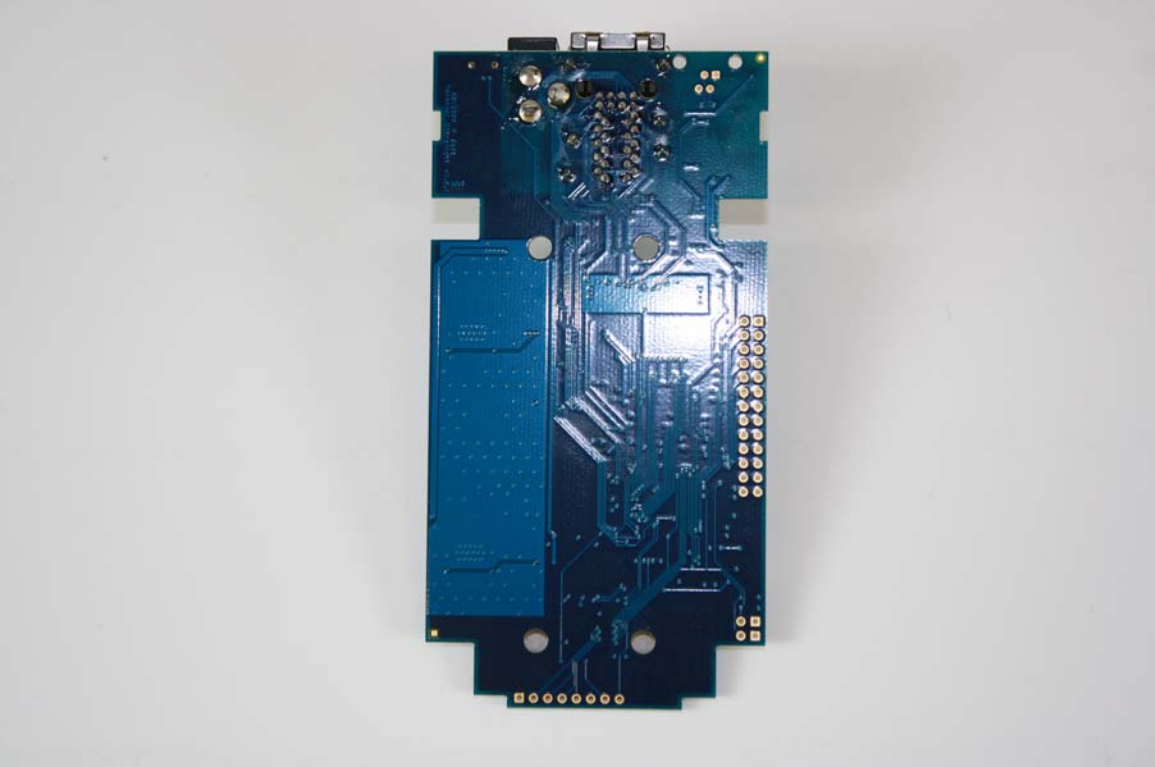

HID Prox Family Internal Photos

YSoft SafeQ Terminal UltraLight Print and Copy

Internal – Main Board Bottom View

Internal – Main Board Side View

Internal – Main Board Top View

Internal – Top View - Board Stack without radio

Internal – Board Stack Side View with radio

Internal – Board Stack Side View with radio

Internal – Top View

Internal – Side View

YSoft SafeQ Terminal UltraLight Print Only

Internal – Main Board Bottom View

Internal – Main Board Side View

Internal – Main Board Top View

Internal – Top View - Board Stack without radio

Internal – Board Stack Side View with radio

Internal – Board Stack Side View with radio

Internal – Top View

Internal – Side View

YSoft SafeQ Terminal UltraLight Network Card Reader

Internal – Main Board Bottom View

Internal – Main Board Side View

Internal – Main Board Top View

Internal – Top View - Board Stack without radio