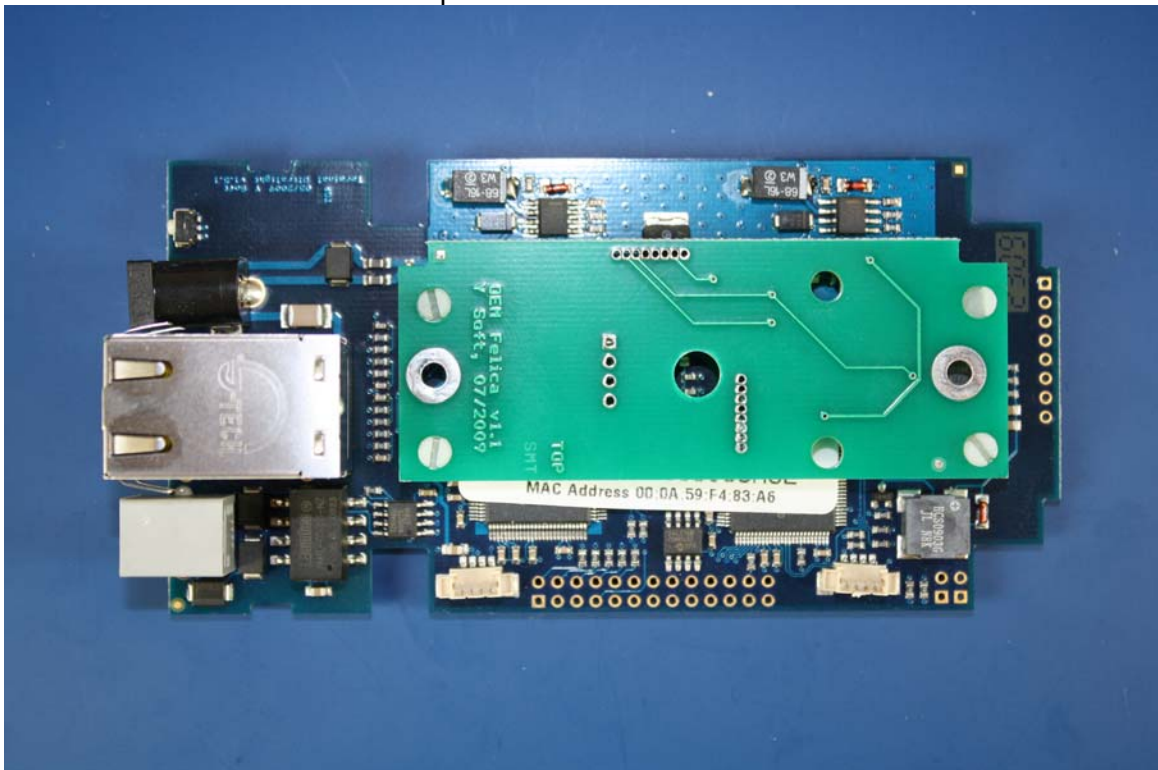

HID Prox Family Internal Photos

YSoft SafeQ Terminal UltraLight Print and Copy

Internal – Main Board Bottom View

Internal – Main Board Side View

Internal – Main Board Top View

Internal – Top View - Board Stack without radio

Internal – Board Stack Side View with radio

Internal – Board Stack Side View with radio

Internal – Top View

Internal – Side View

YSoft SafeQ Terminal UltraLight Print Only

Internal – Main Board Bottom View

Internal – Main Board Side View

Internal – Main Board Top View

Internal – Top View - Board Stack without radio

Internal – Board Stack Side View with radio

Internal – Board Stack Side View with radio

Internal – Top View

Internal – Side View

YSoft SafeQ Terminal UltraLight Network Card Reader

Internal – Main Board Bottom View

Internal – Main Board Side View

Internal – Main Board Top View

Internal – Top View - Board Stack without radio