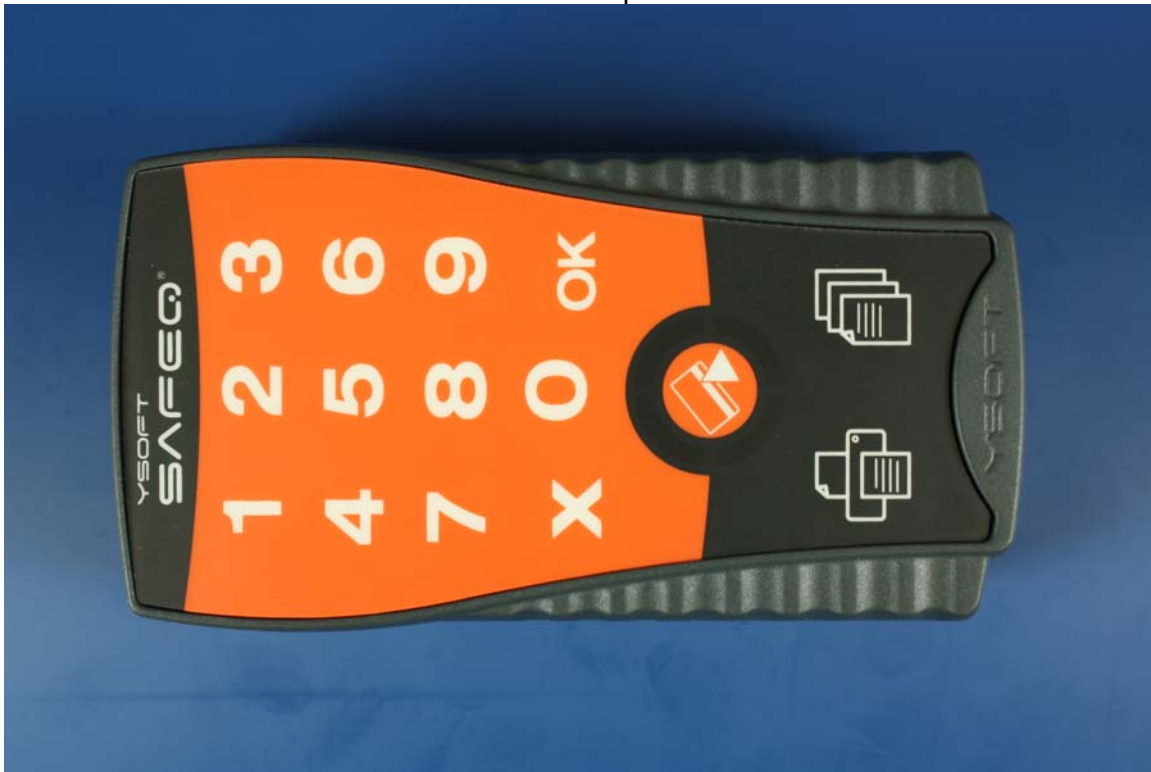

**HID Prox Family External Photos**

YSoft SafeQ Terminal UltraLight Print and Copy

External – Top View

External – Bottom View / Label Location

External – Side View

External – Connector View

## External – Bottom View / Label Location

External – Side View

External – Connector View