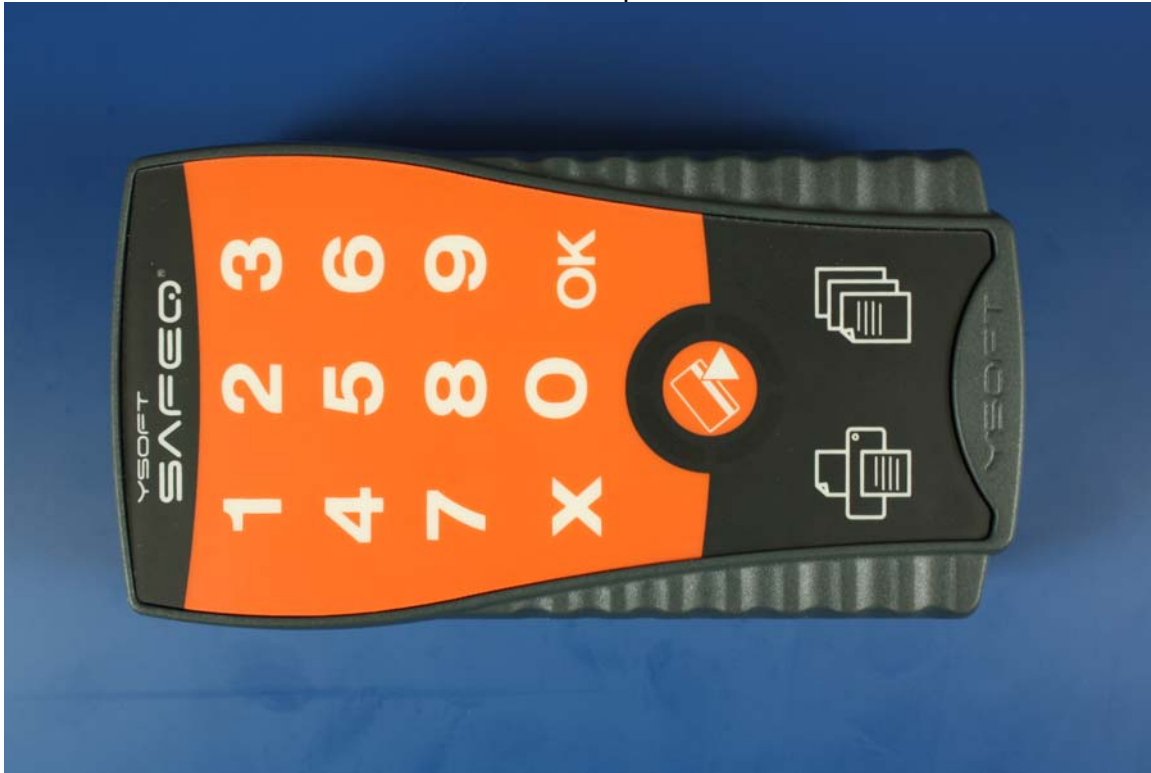

**HID Prox Family External Photos**

YSoft SafeQ Terminal UltraLight Print and Copy

External – Top View

External – Bottom View / Label Location

External – Side View

External – Connector View

# YSoft SafeQ Terminal UltraLight Print Only

## External – Bottom View / Label Location

External – Side View

External – Connector View