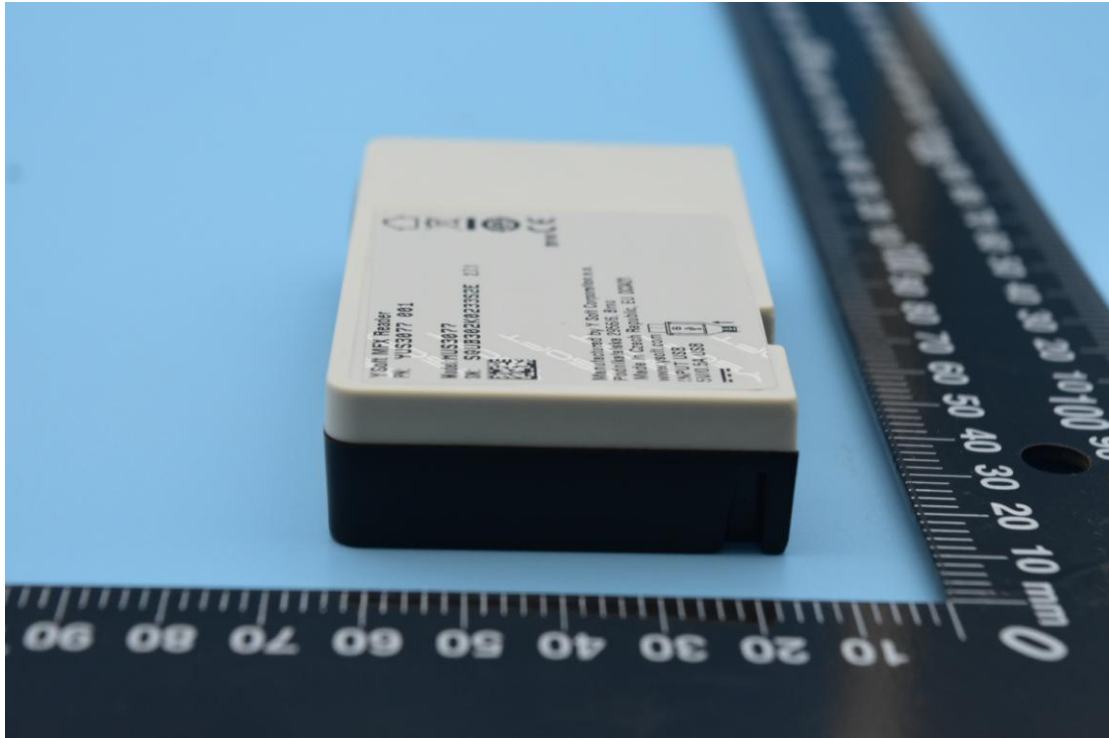

FCC ID: XUY0YX0MUS3077, IC: 8647B-0YX0MUS3077

External Photos

1. EUT front view