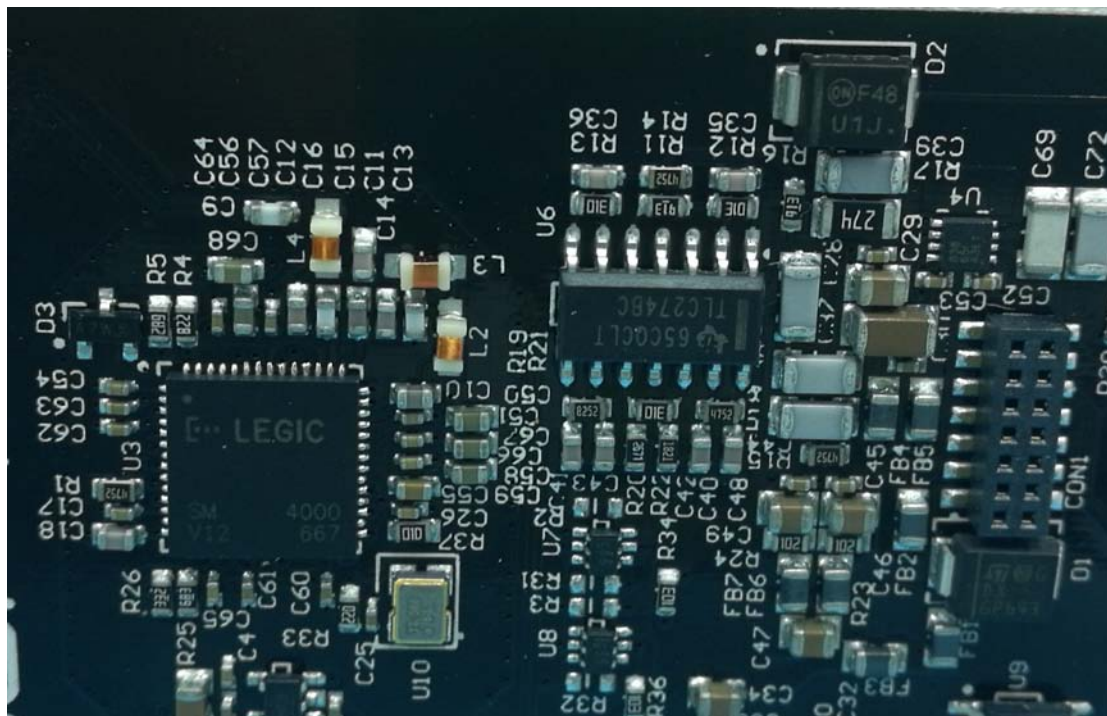

Internal Photos

1. EUT uncover view

2. Mainboard front view

3. Mainboard rear view

4. 125K/ 13.56MHz antenna view