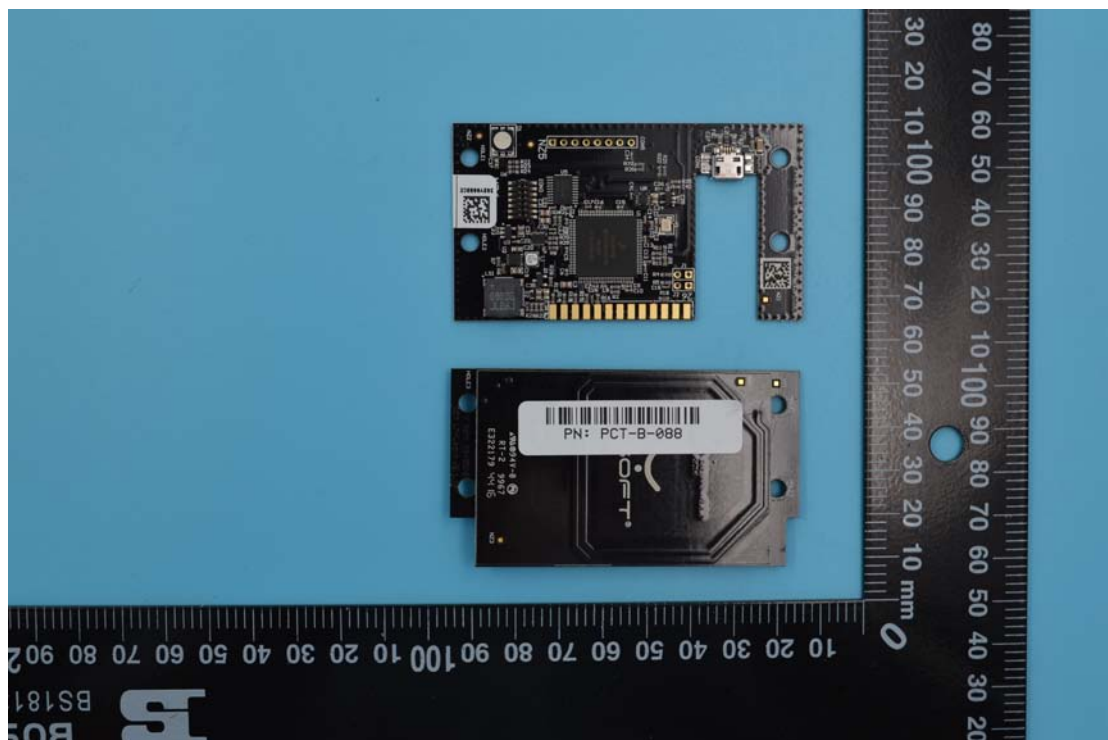

Internal Photos

1. EUT uncover view

2. Mainboard front view

3. Mainboard rear view

4. 125K/ 13.56MHz antenna view