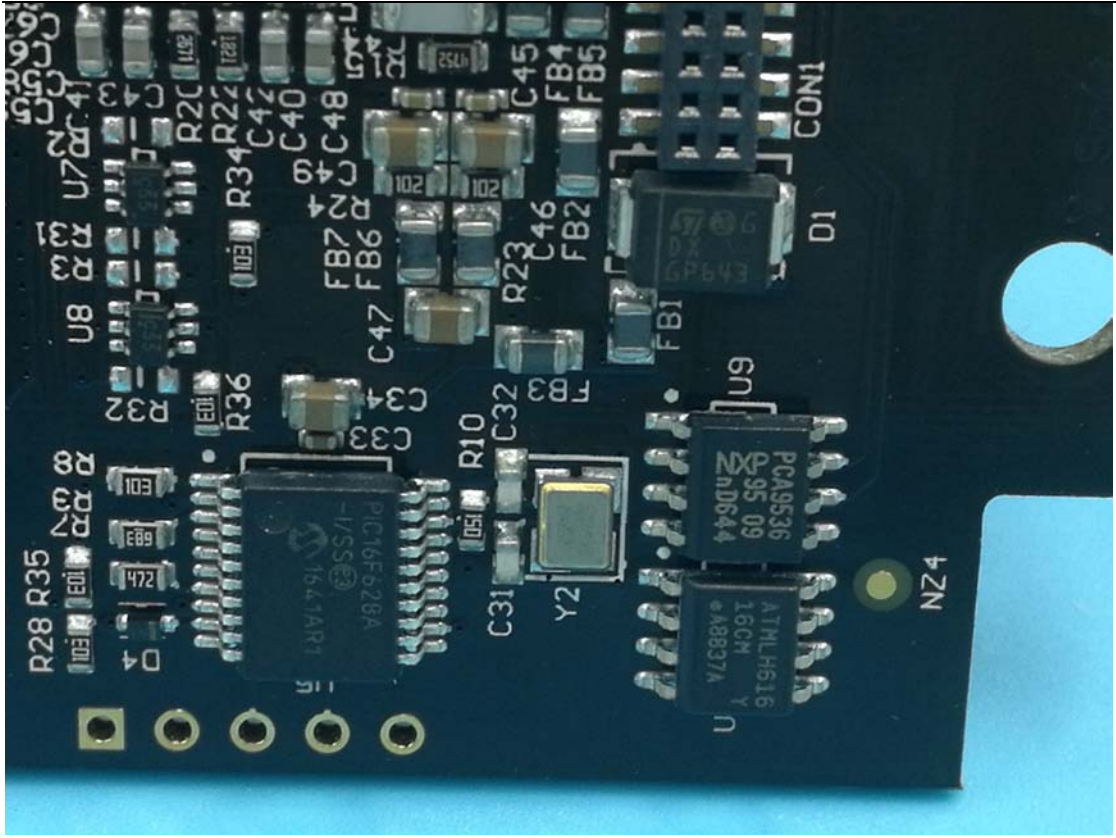

Internal Photos

1. EUT uncover view

2. Mainboard front view

3. Mainboard rear view

4. 125K/ 13.56MHz antenna view