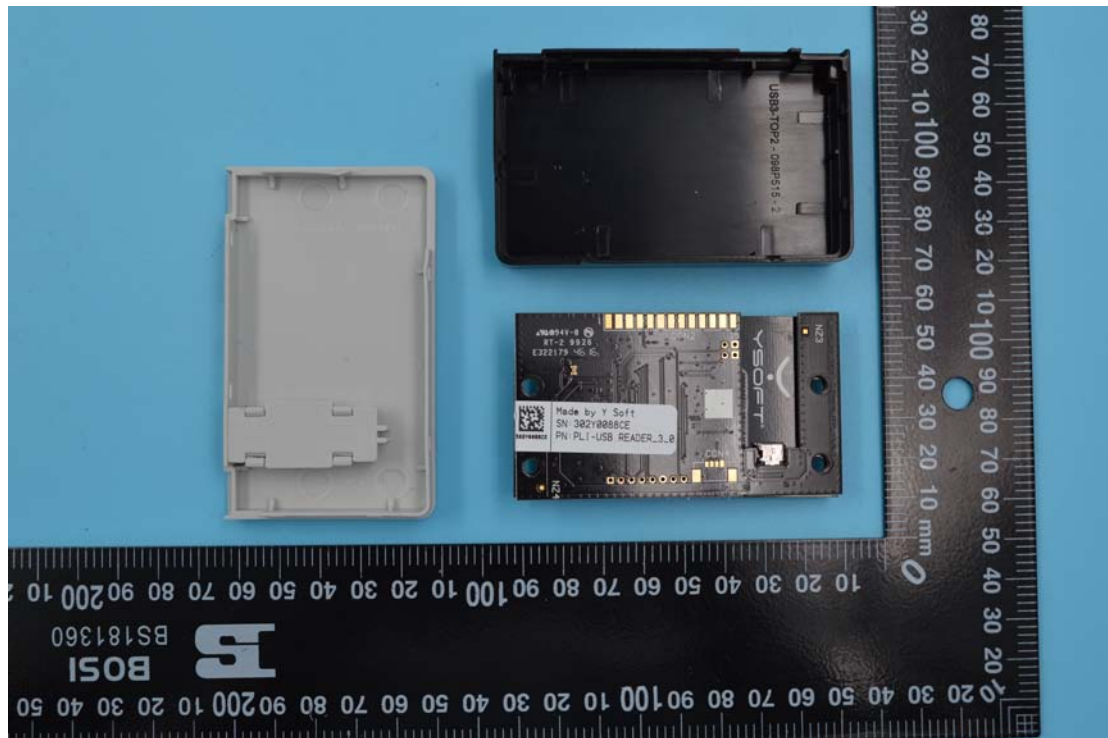

Internal Photos

1. EUT uncover view

2. Mainboard front view

3. Mainboard rear view

4. 125K/ 13.56MHz antenna view