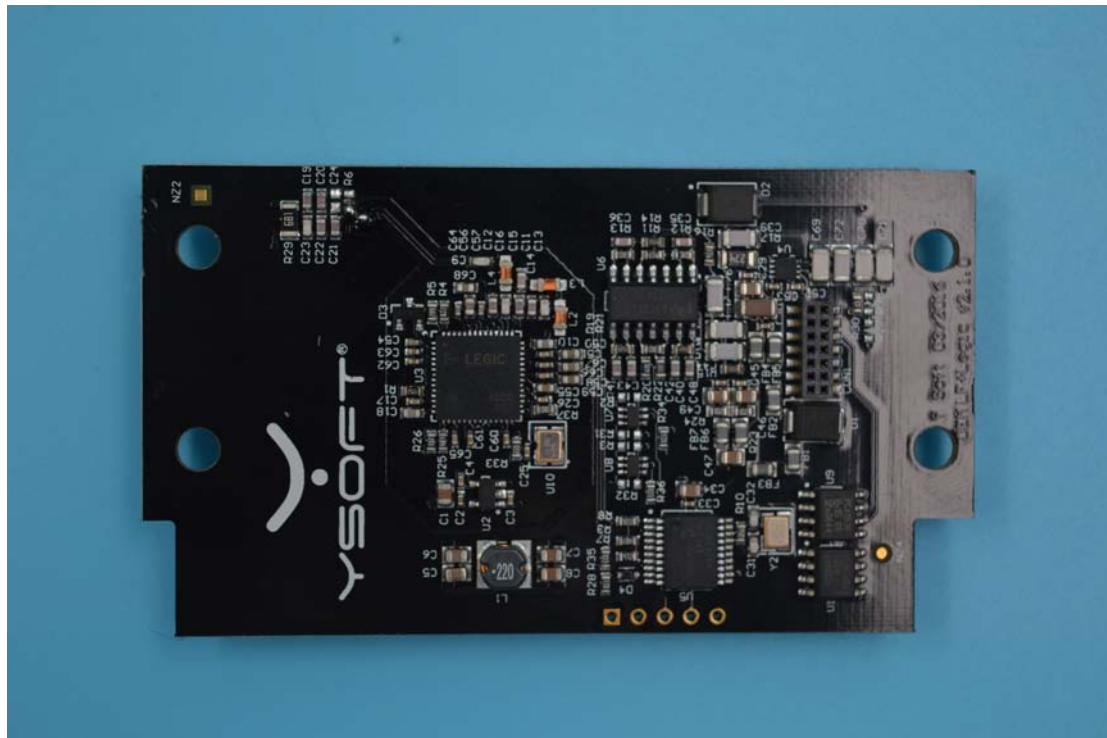

Internal Photos

1. EUT uncover view

2. Mainboard front view

3. Mainboard rear view

4. 125K/ 13.56MHz antenna view