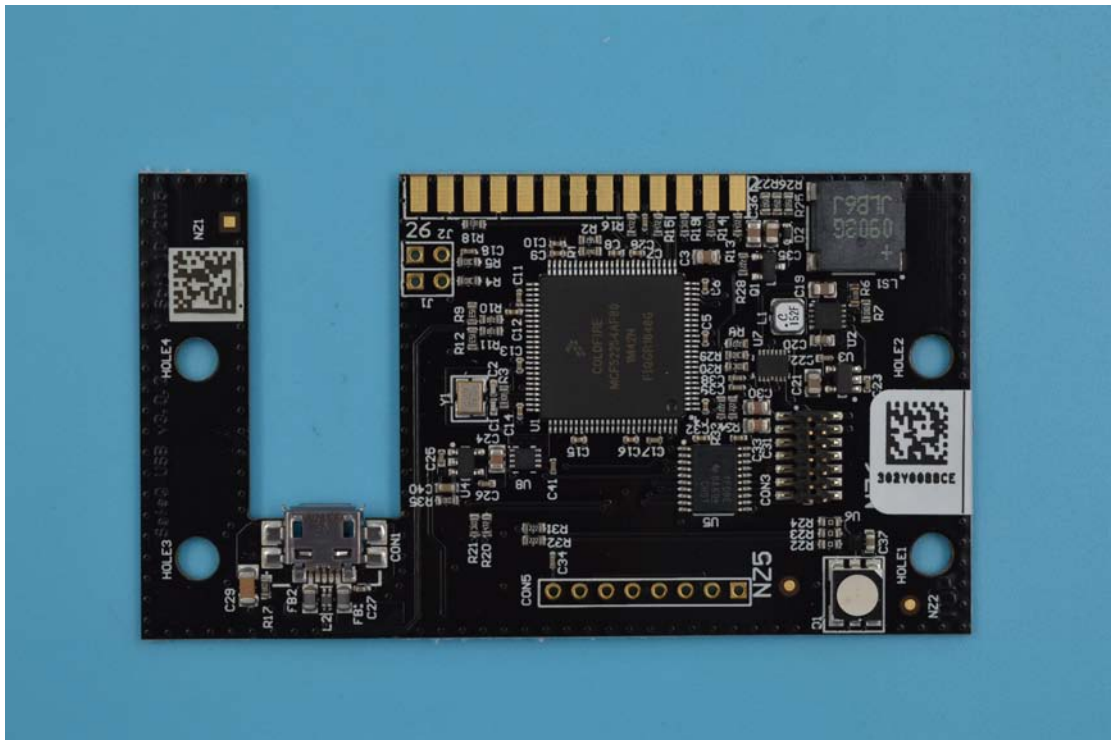

Internal Photos

1. EUT uncover view

2. Mainboard front view

3. Mainboard rear view

4. 125K/ 13.56MHz antenna view