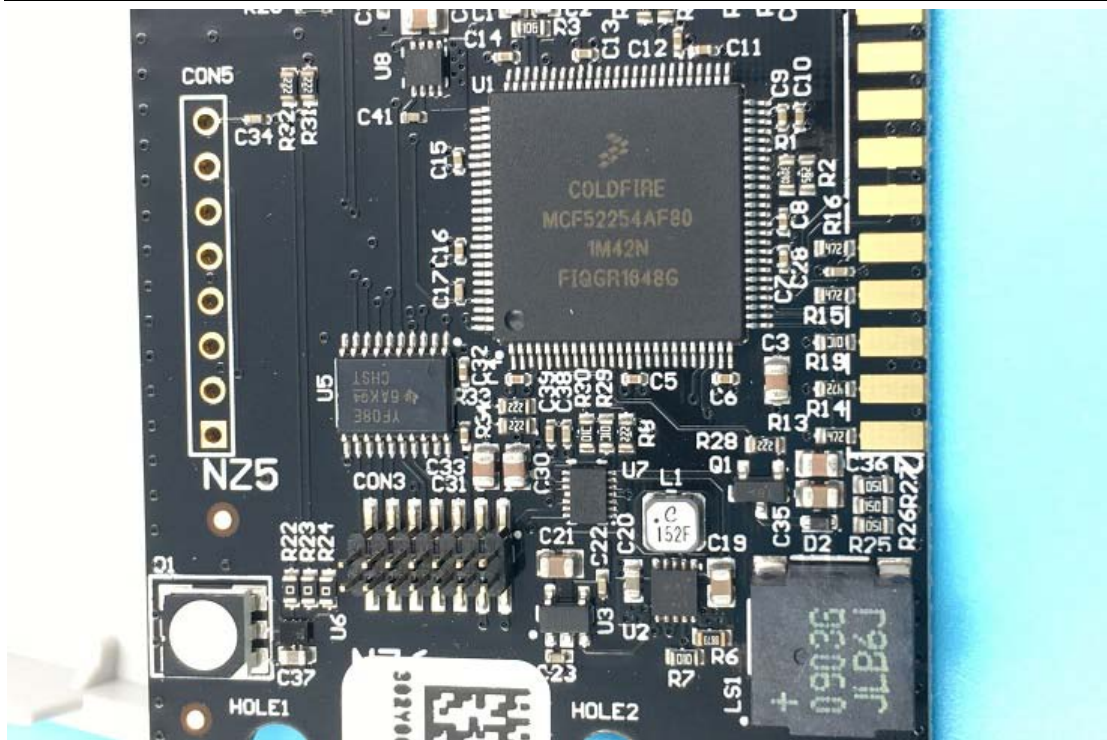

Internal Photos

1. EUT uncover view

2. Mainboard front view

3. Mainboard rear view

4. 125K/ 13.56MHz antenna view