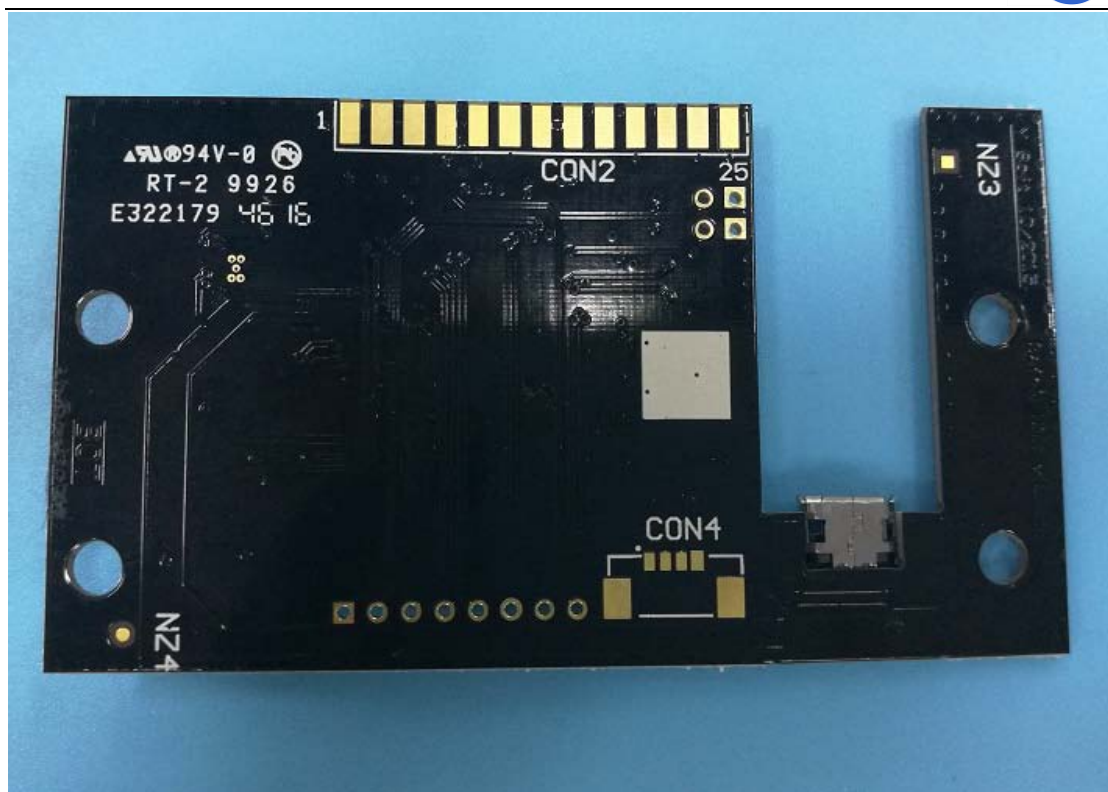

Internal Photos

1. EUT uncover view

2. Mainboard front view

3. Mainboard rear view

4. 125K/ 13.56MHz antenna view