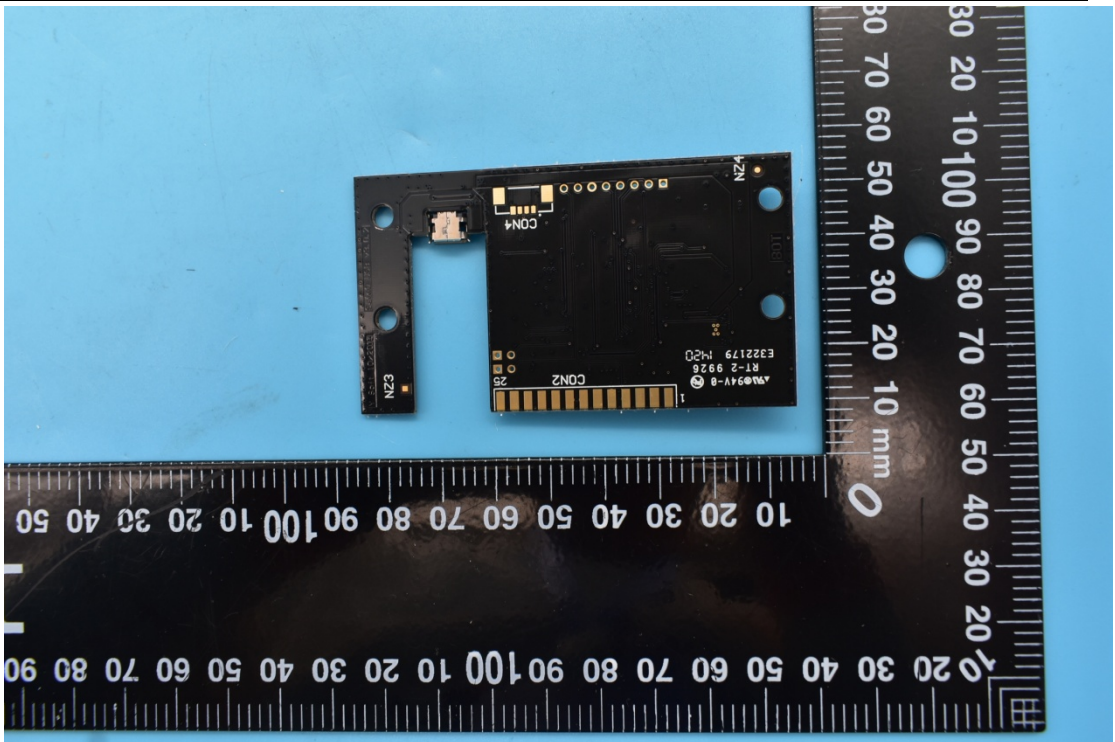

FCC ID:XUY0YX0MU03076, IC:8647B-0YX0MU03076

Internal Photos

1. EUT uncover view

2. Antenna view