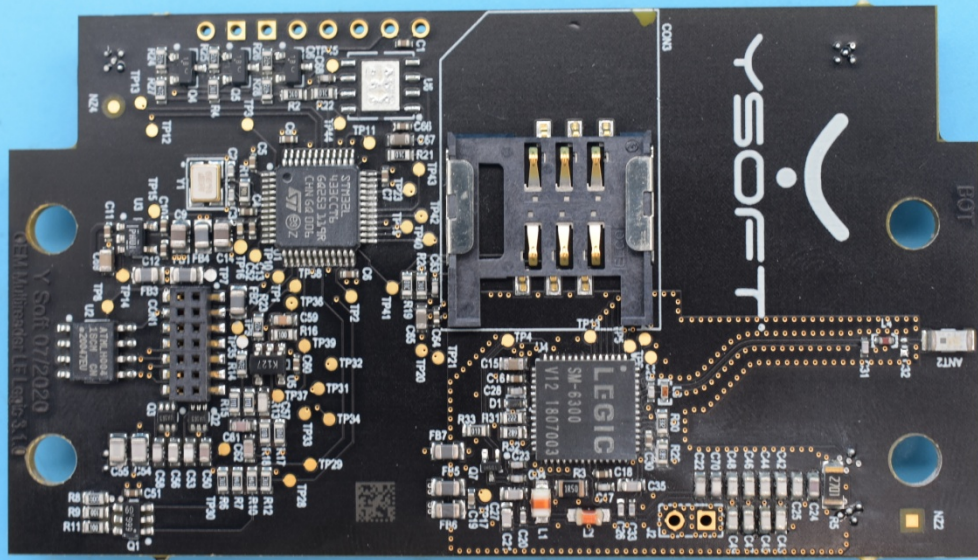

FCC ID:XUY0YX0MU03076, IC:8647B-0YX0MU03076

Internal Photos

1. EUT uncover view

2. Antenna view