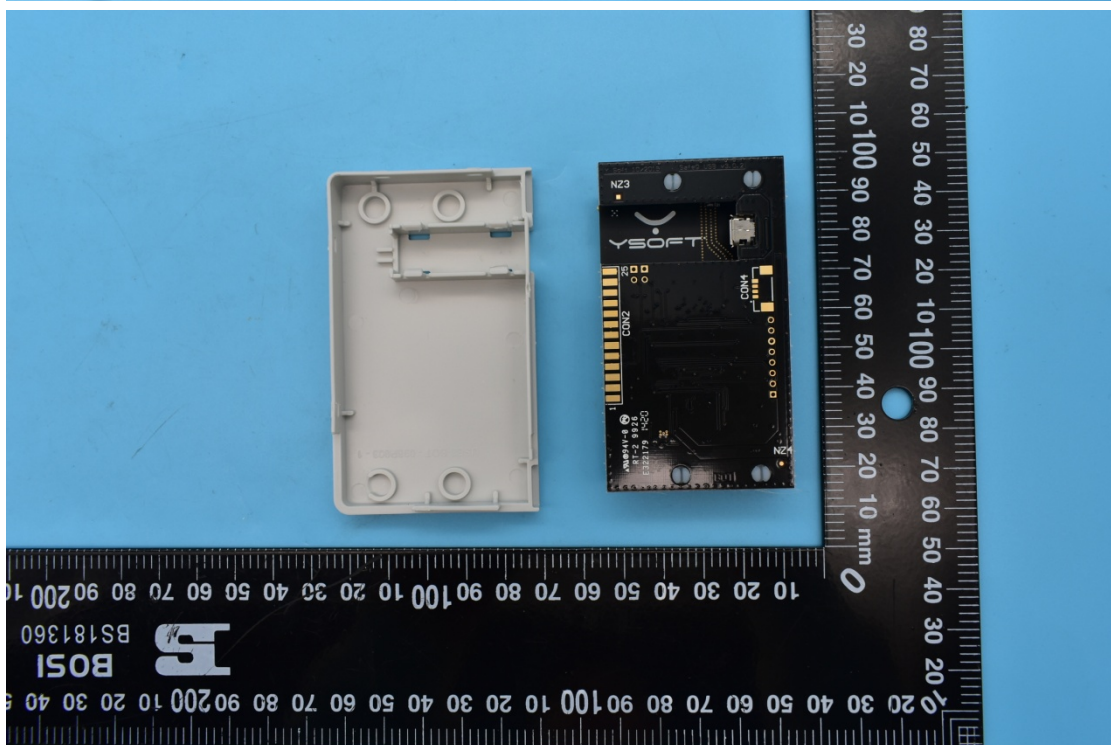

FCC ID:XUY0YX0MU03076, IC:8647B-0YX0MU03076

Internal Photos

1. EUT uncover view

2. Antenna view