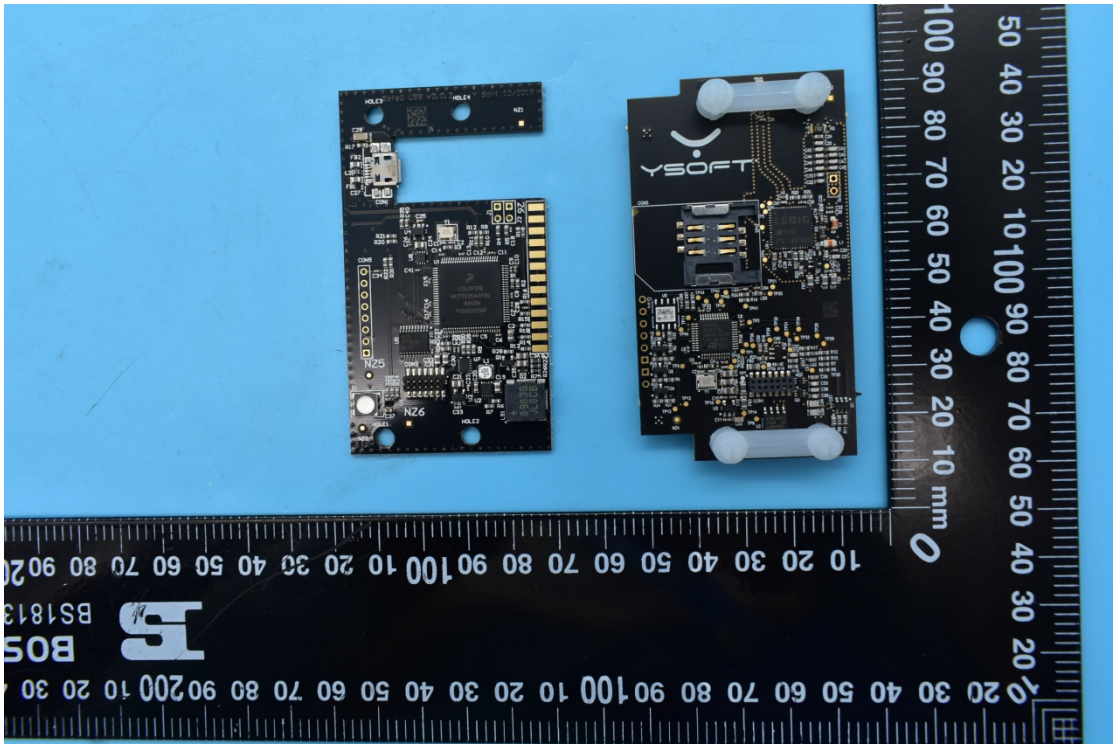

FCC ID:XUY0YX0MU03076, IC:8647B-0YX0MU03076

Internal Photos

1. EUT uncover view

2. Antenna view