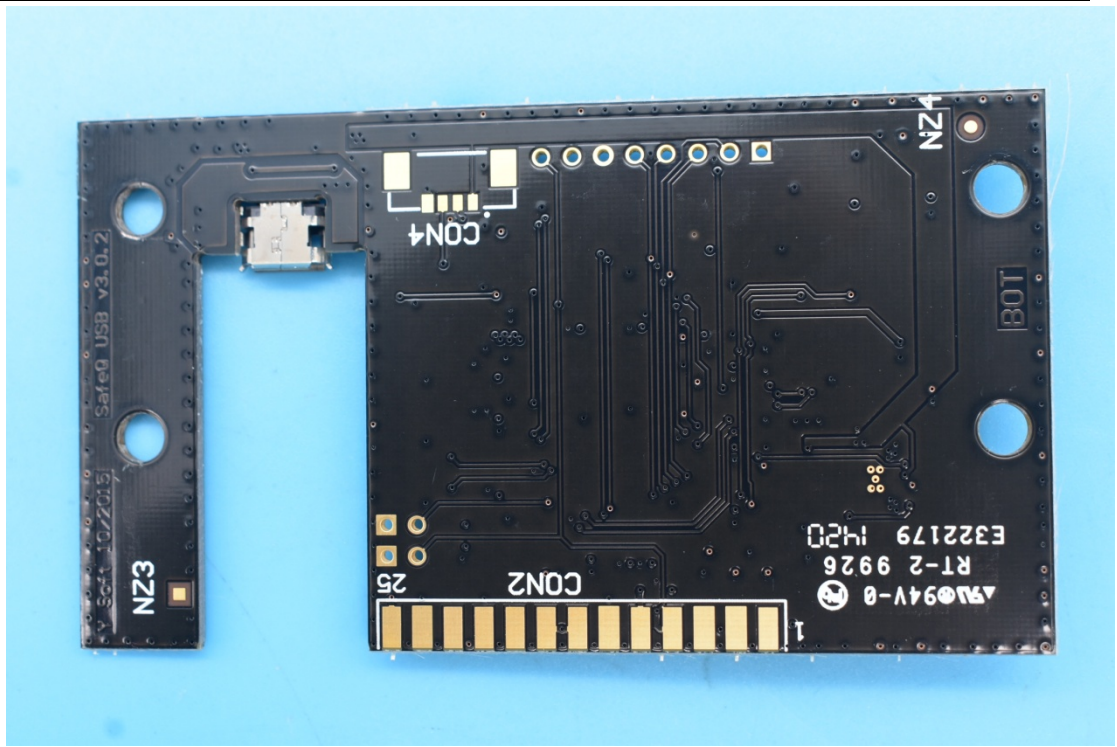

FCC ID:XUY0YX0MU03076, IC:8647B-0YX0MU03076

Internal Photos

1. EUT uncover view

2. Antenna view