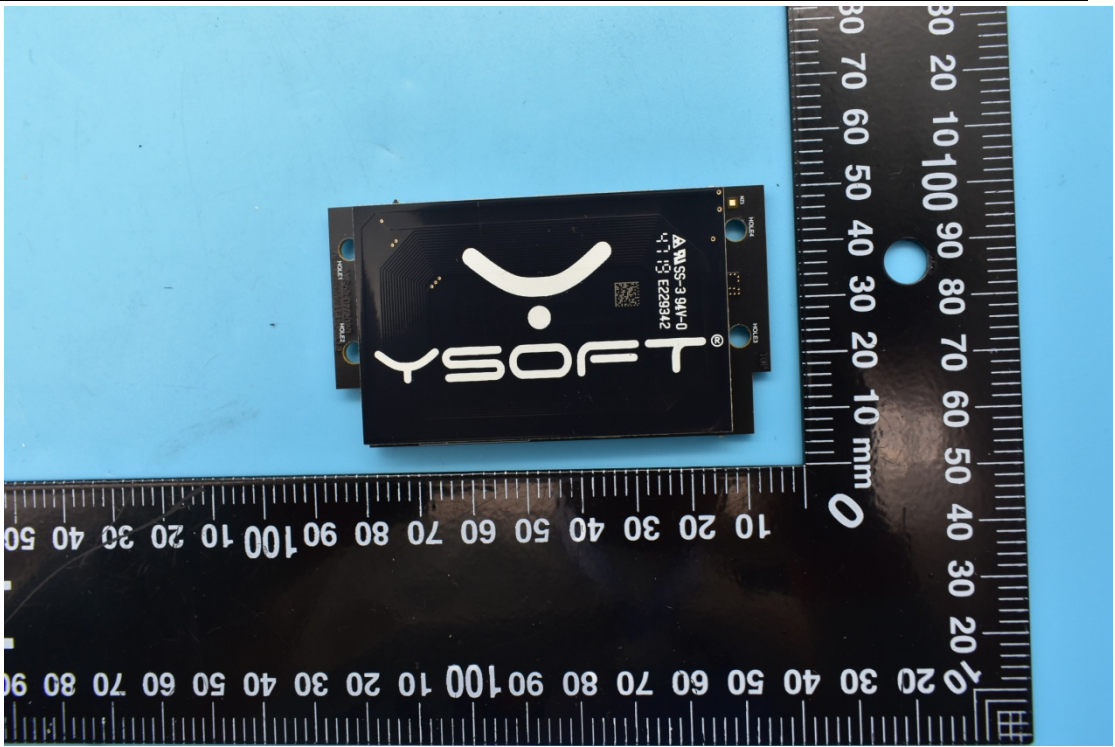

FCC ID:XUY0YX0MU03076, IC:8647B-0YX0MU03076

Internal Photos

1. EUT uncover view

2. Antenna view