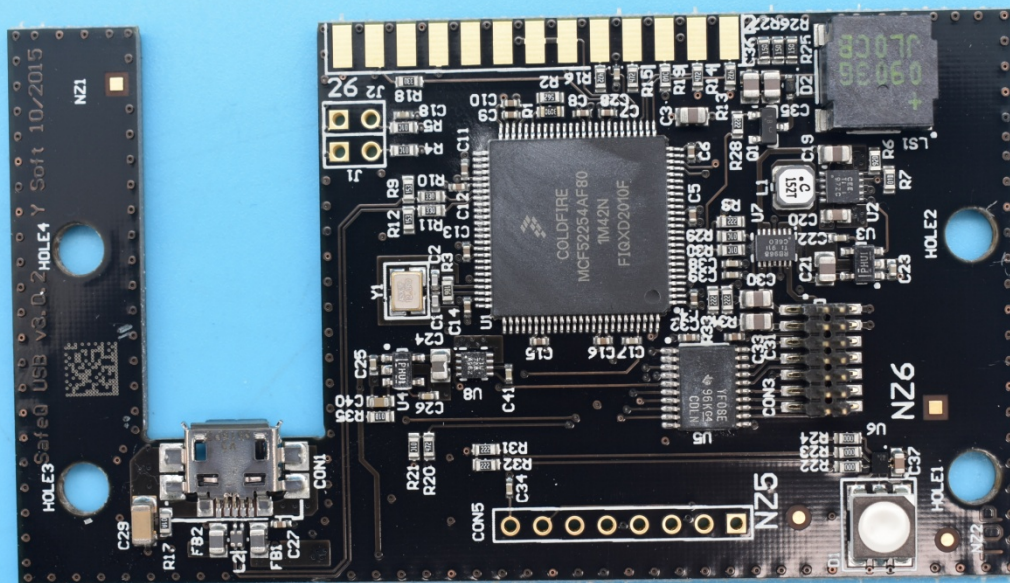

FCC ID:XUY0YX0MU03076, IC:8647B-0YX0MU03076

Internal Photos

1. EUT uncover view

2. Antenna view