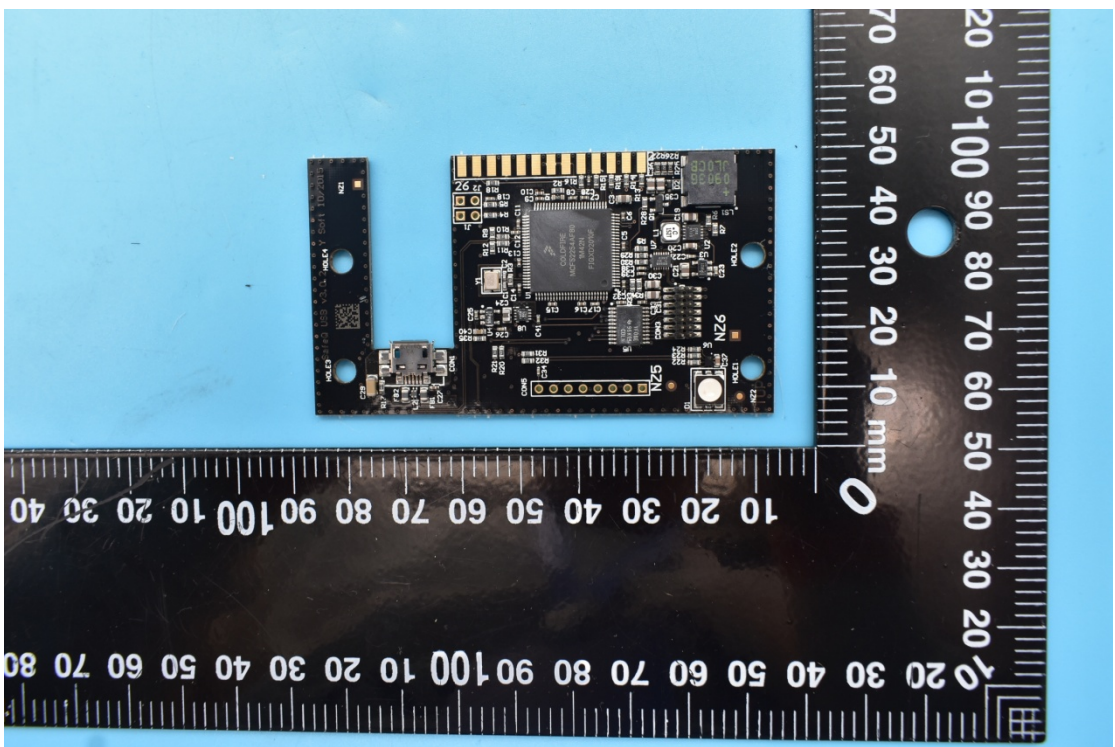

FCC ID:XUY0YX0MU03076, IC:8647B-0YX0MU03076

Internal Photos

1. EUT uncover view

2. Antenna view