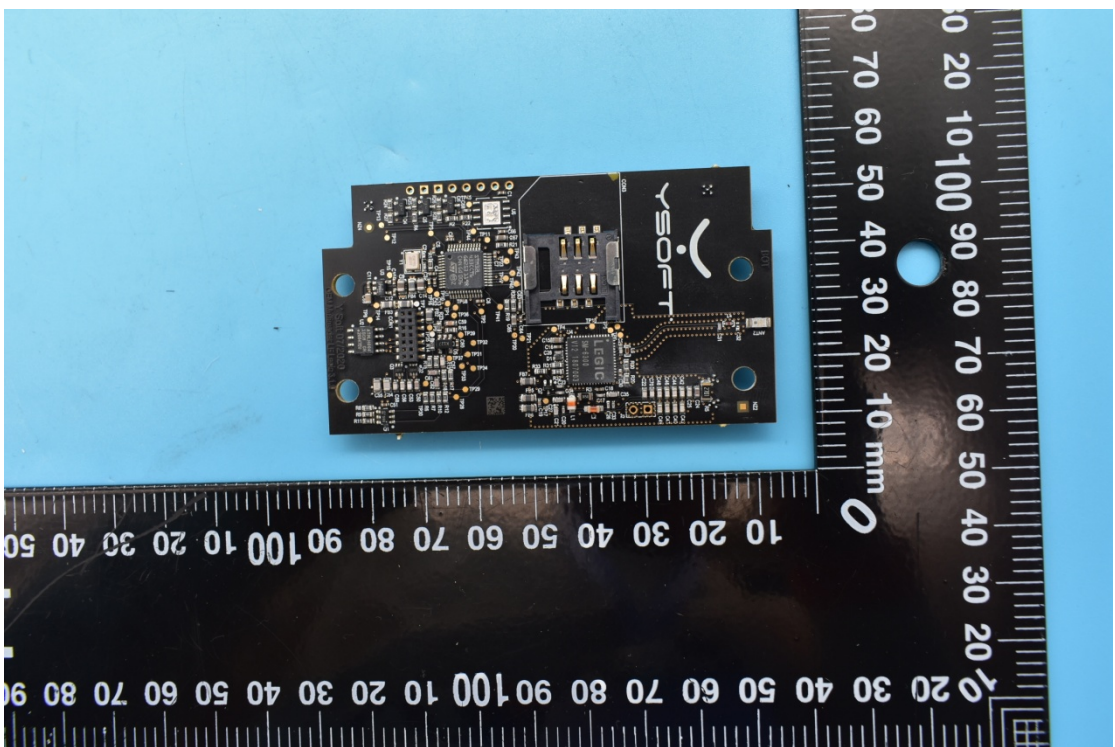

FCC ID:XUY0YX0MU03076, IC:8647B-0YX0MU03076

Internal Photos

1. EUT uncover view

2. Antenna view