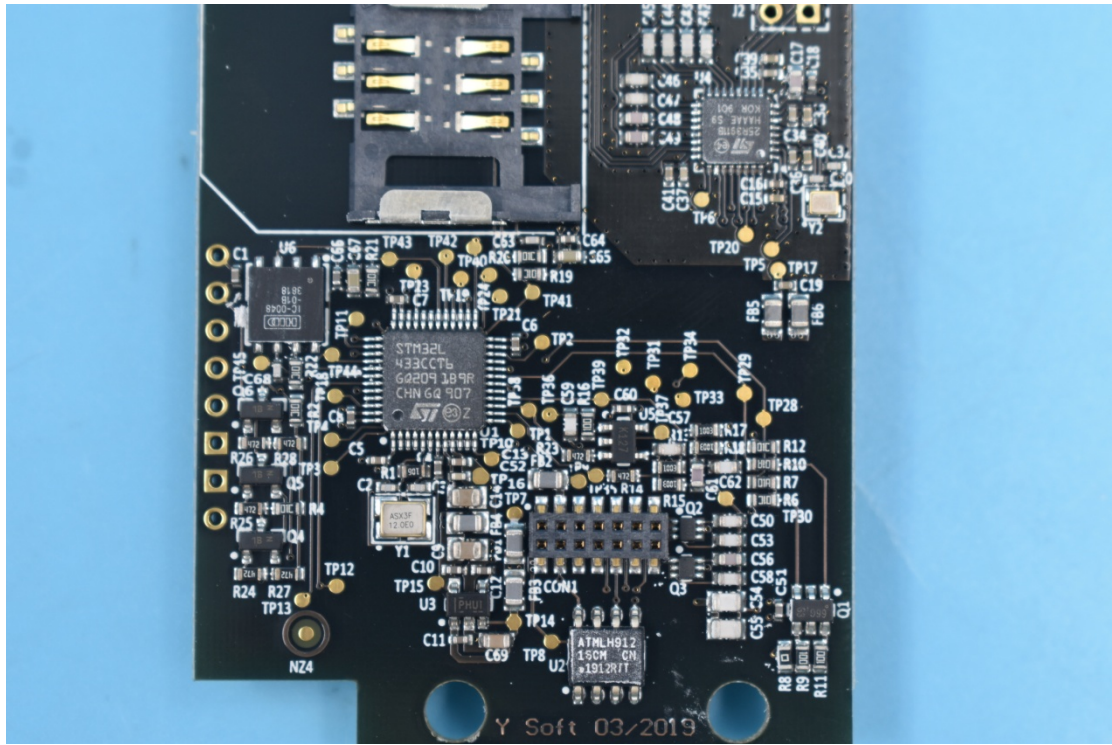

FCC ID:XUY0YX0MU03074 & IC:8647B-0YX0MU03074

Internal Photos

1. EUT uncover view

2. Antenna view