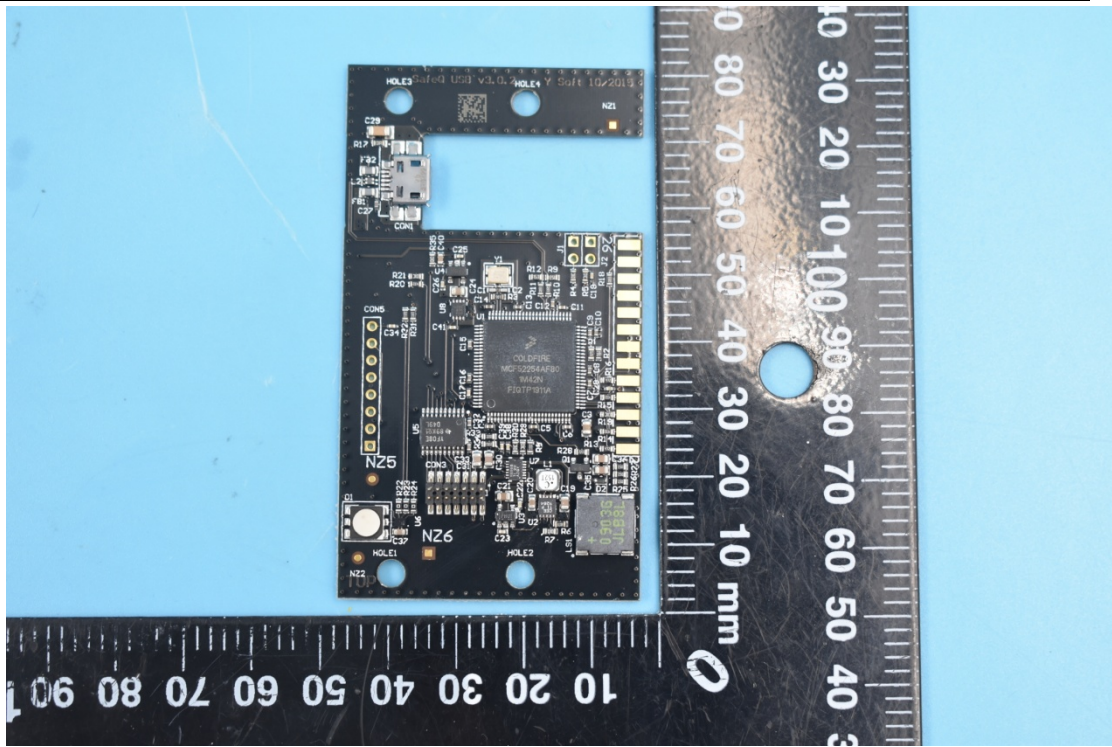

FCC ID:XUY0YX0MU03074 & IC:8647B-0YX0MU03074

Internal Photos

1. EUT uncover view

2. Antenna view