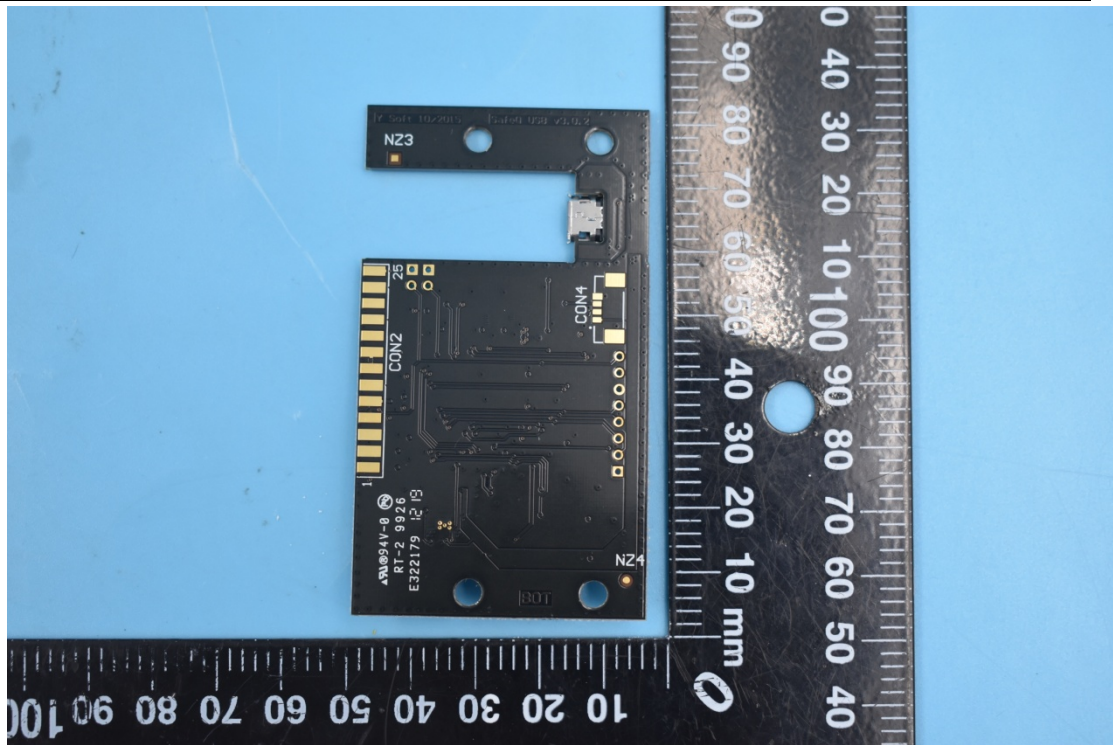

FCC ID:XUY0YX0MU03074 & IC:8647B-0YX0MU03074

Internal Photos

1. EUT uncover view

2. Antenna view