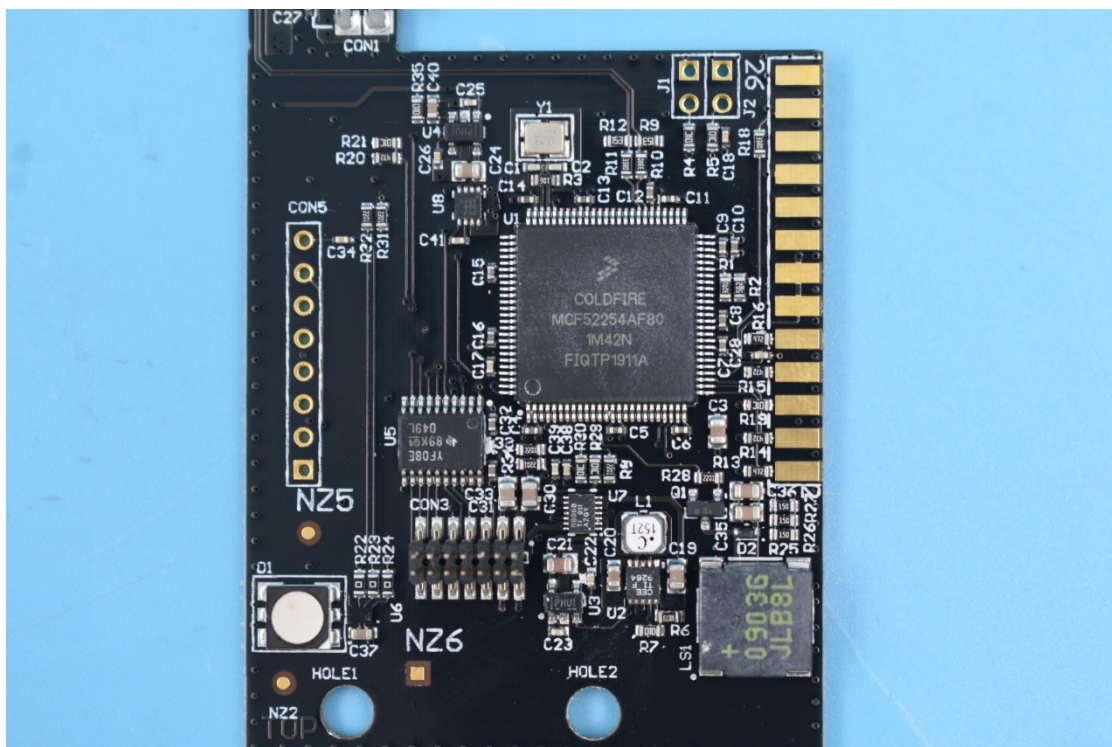

FCC ID:XUY0YX0MU03074 & IC:8647B-0YX0MU03074

Internal Photos

1. EUT uncover view

2. Antenna view