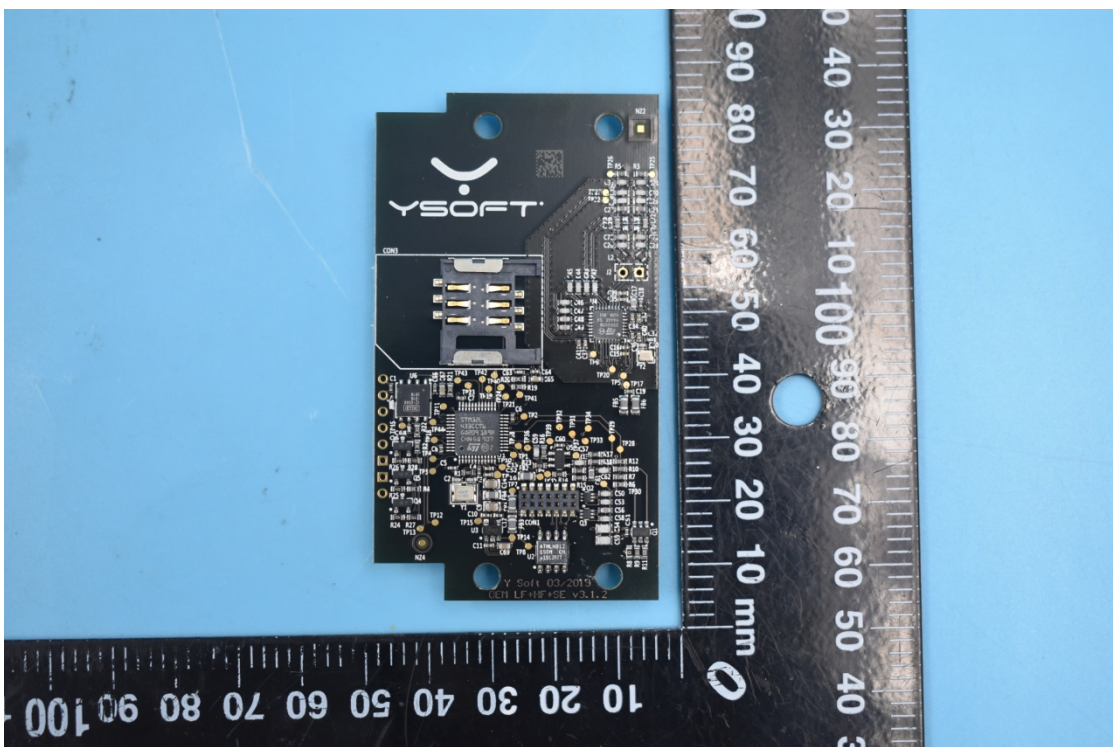

FCC ID:XUY0YX0MU03074 & IC:8647B-0YX0MU03074

Internal Photos

1. EUT uncover view

2. Antenna view