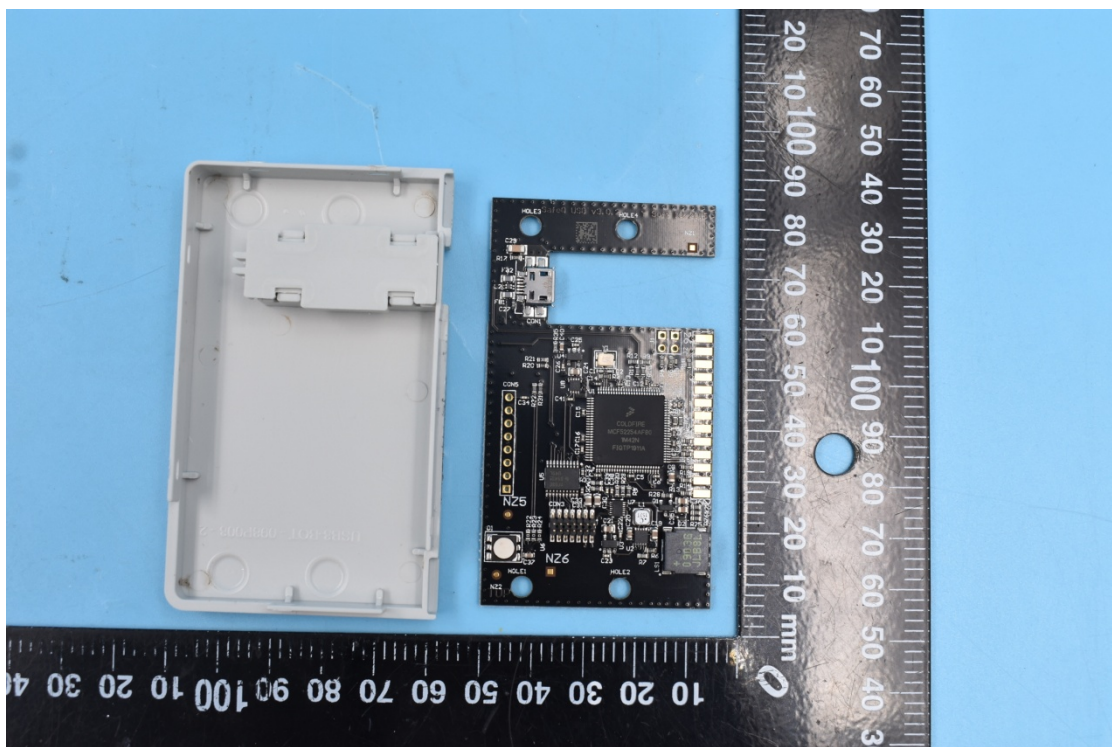

FCC ID:XUY0YX0MU03074 & IC:8647B-0YX0MU03074

Internal Photos

1. EUT uncover view

2. Antenna view