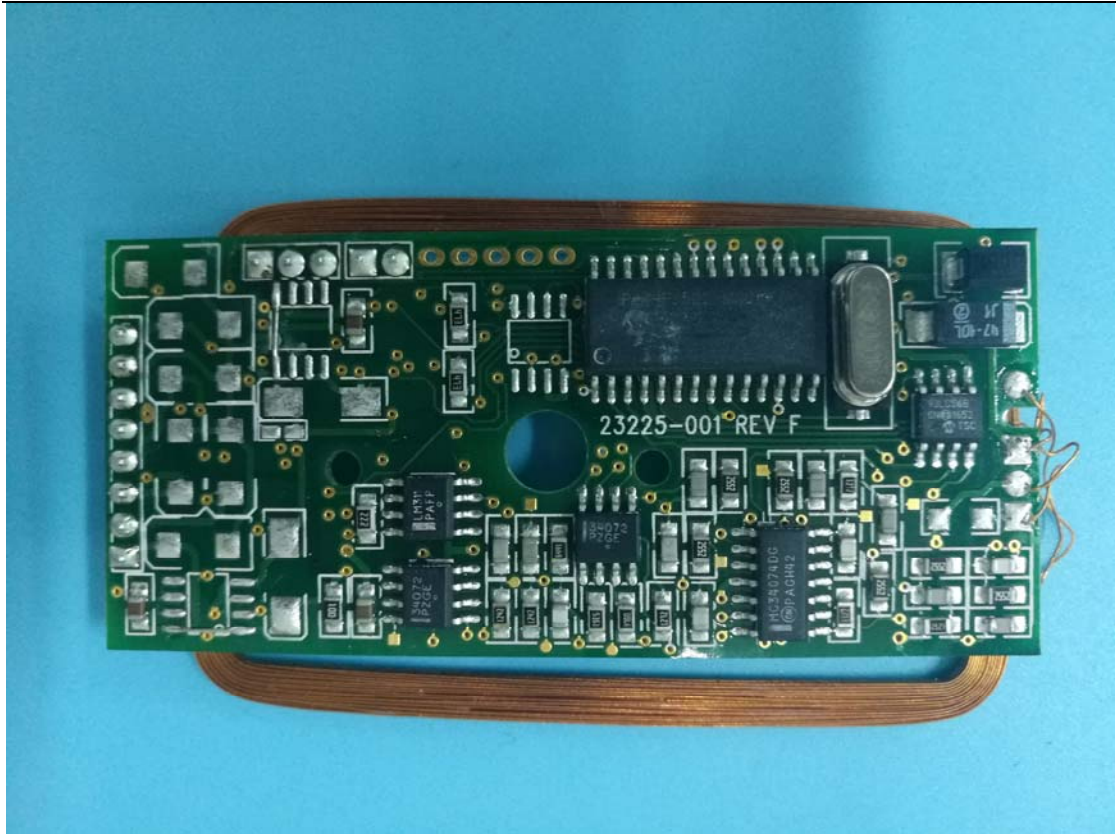

Internal Photos

1. EUT uncover view

2. Mainboard front view

3. Mainboard rear view

4. 125KHz antenna view