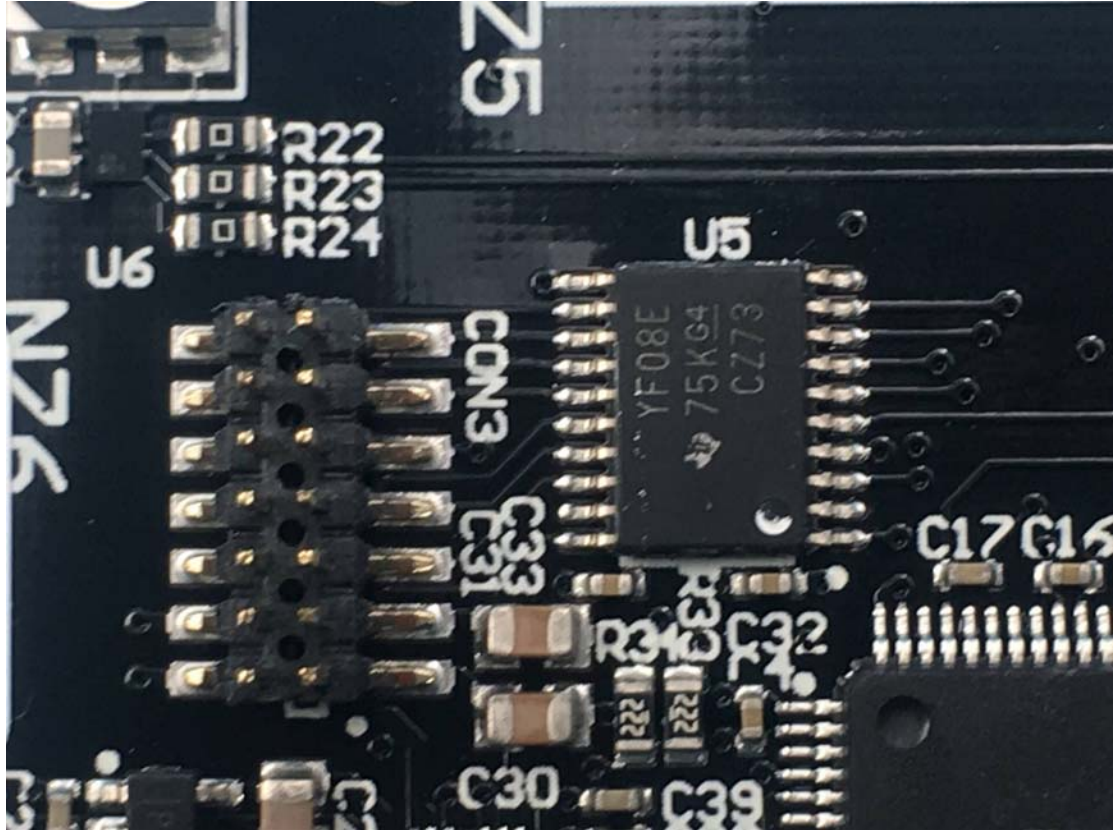

Internal Photos

1. EUT uncover view

2. Mainboard front view

3. Mainboard rear view

4. 125KHz antenna view