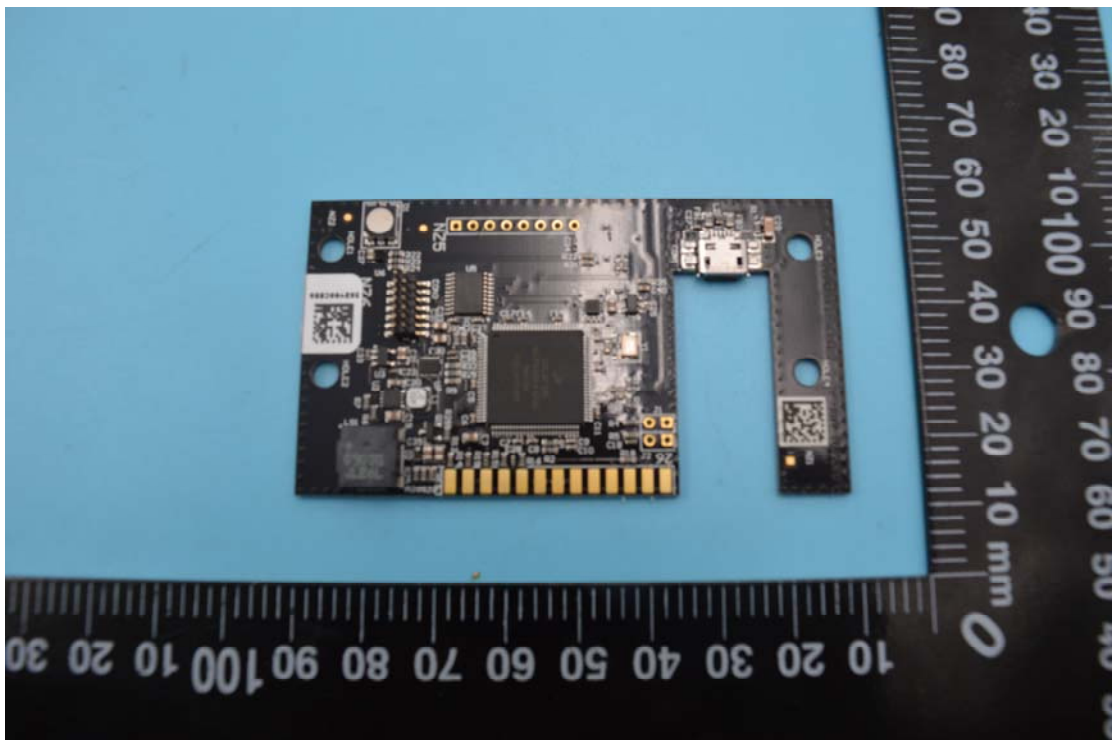

Internal Photos

1. EUT uncover view

2. Mainboard front view

3. Mainboard rear view

4. 125KHz antenna view