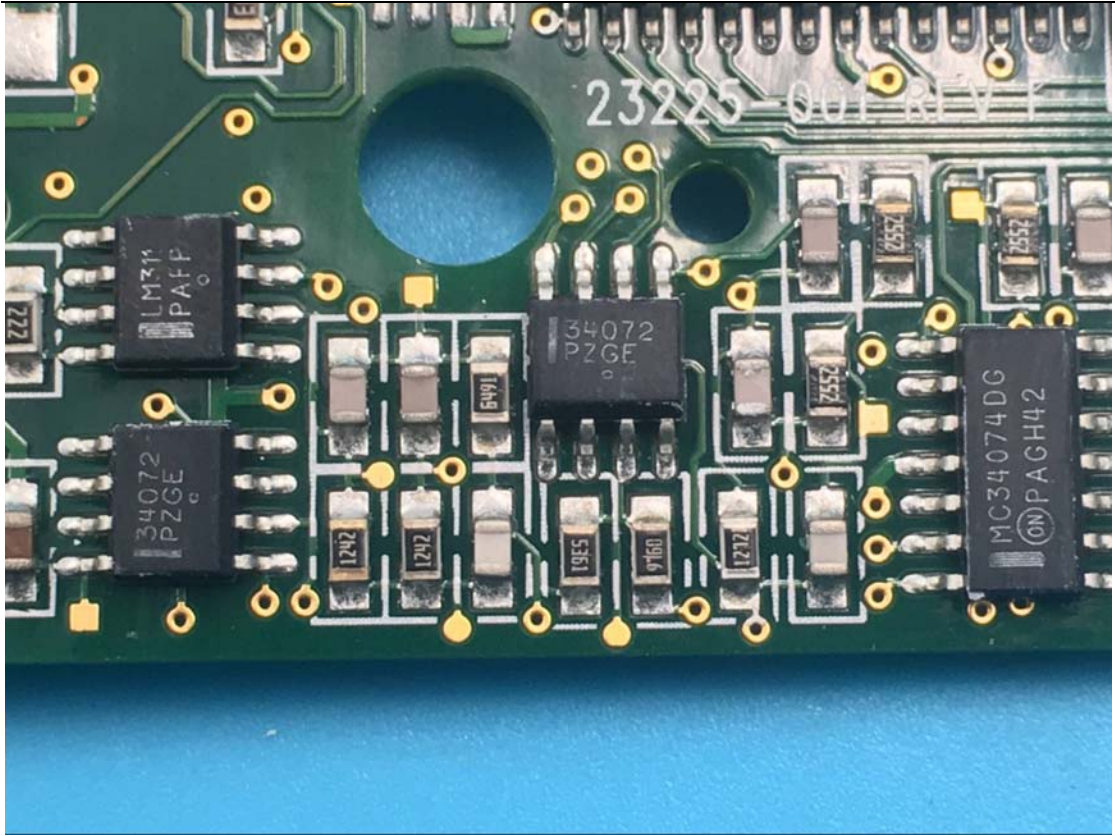

Internal Photos

1. EUT uncover view

2. Mainboard front view

3. Mainboard rear view

4. 125KHz antenna view