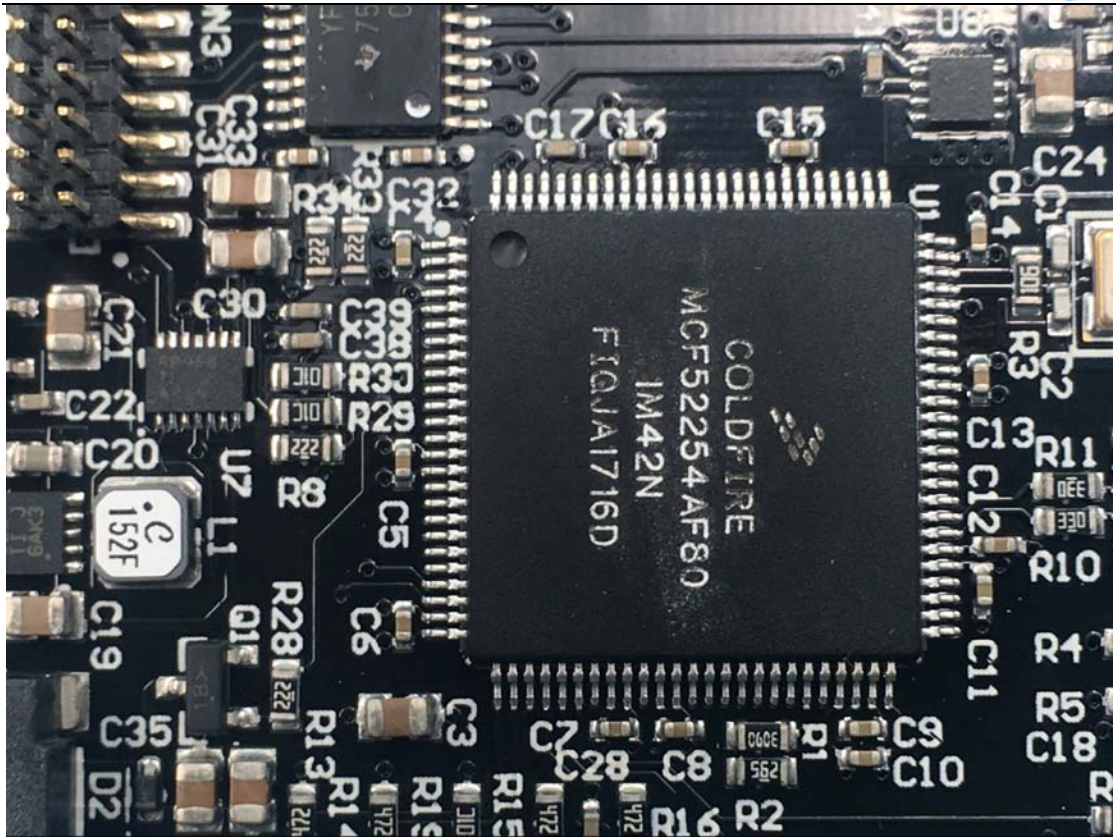

Internal Photos

1. EUT uncover view

2. Mainboard front view

3. Mainboard rear view

4. 125KHz antenna view