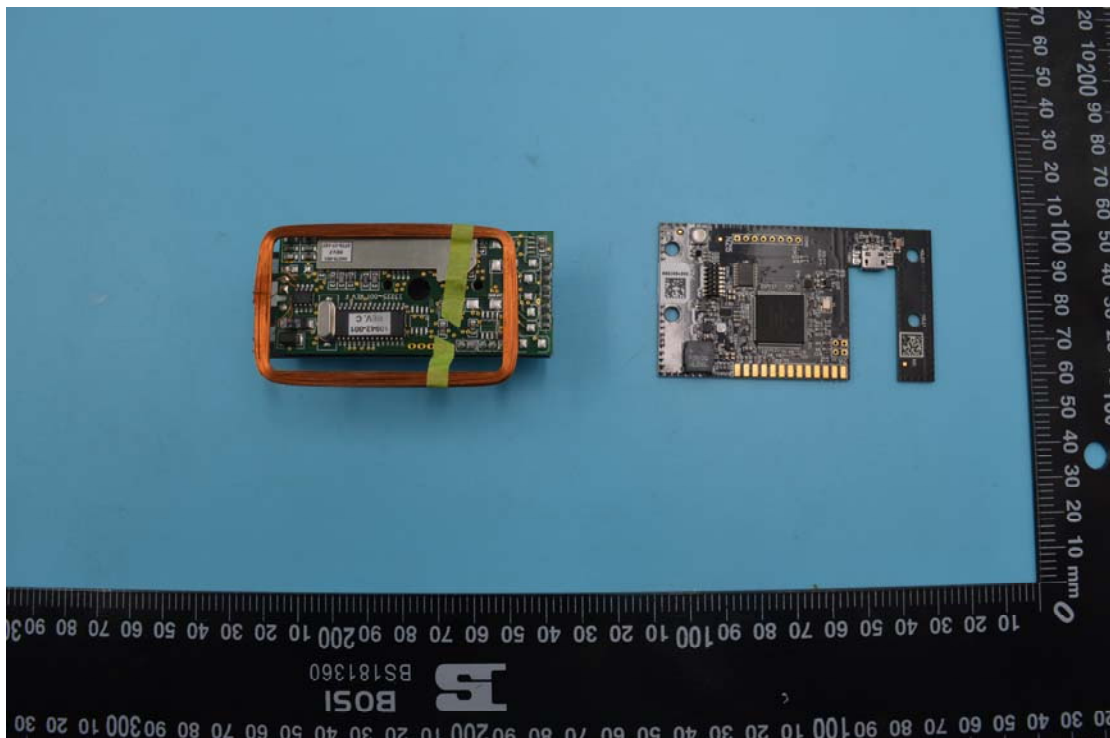

Internal Photos

1. EUT uncover view

2. Mainboard front view

3. Mainboard rear view

4. 125KHz antenna view