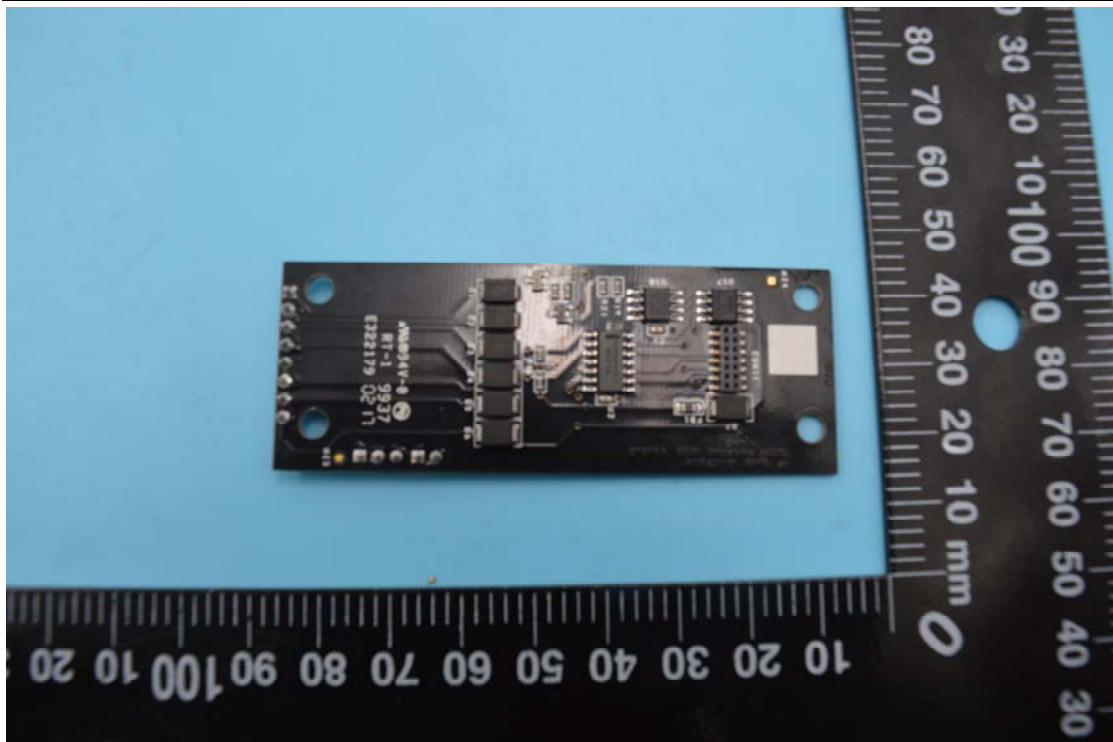

Internal Photos

1. EUT uncover view

2. Mainboard front view

3. Mainboard rear view

4. 125KHz antenna view