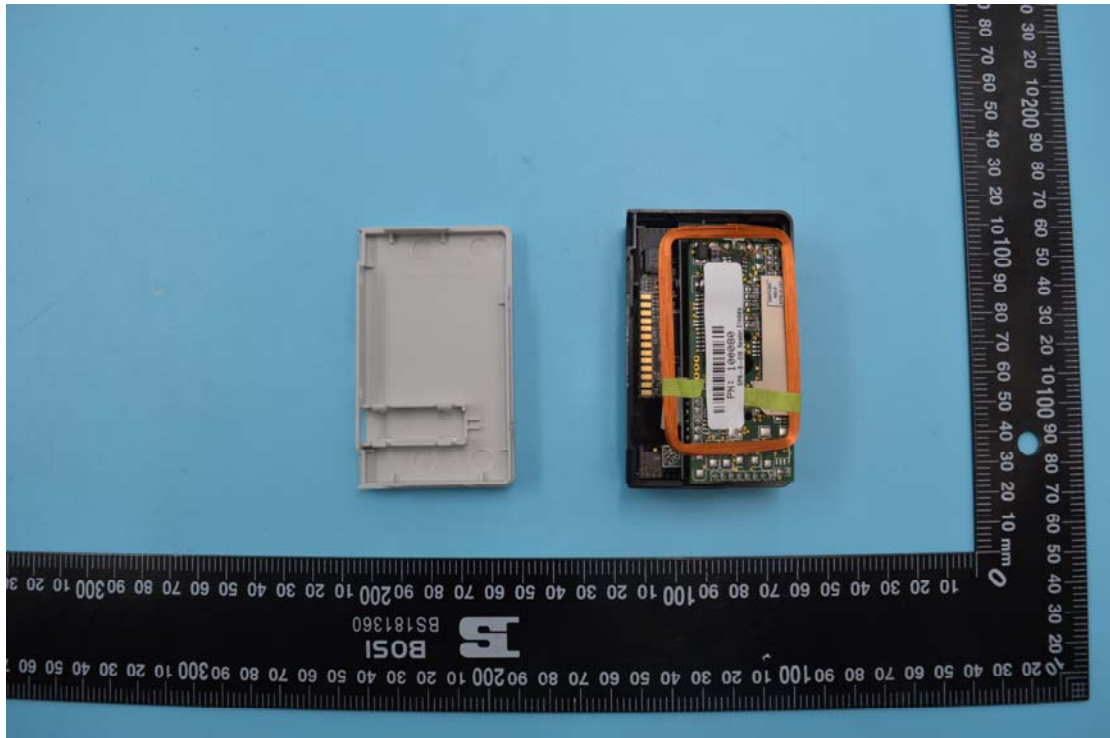

Internal Photos

1. EUT uncover view

2. Mainboard front view

3. Mainboard rear view

4. 125KHz antenna view