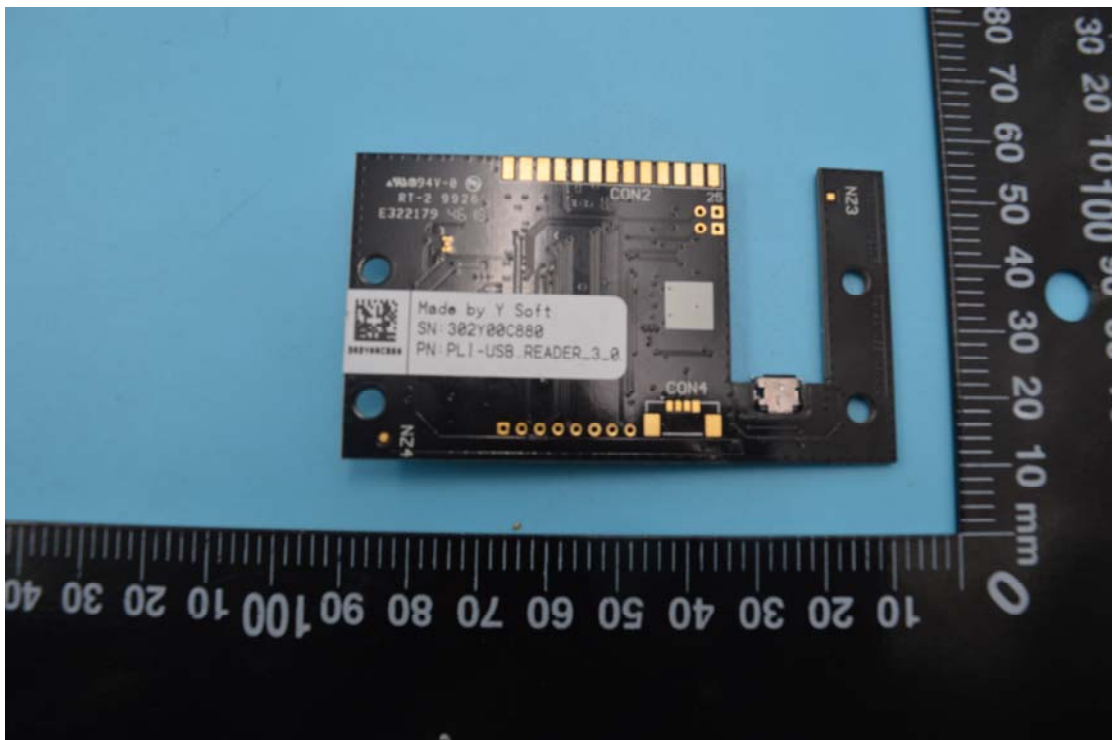

Internal Photos

1. EUT uncover view

2. Mainboard front view

3. Mainboard rear view

4. 125KHz antenna view