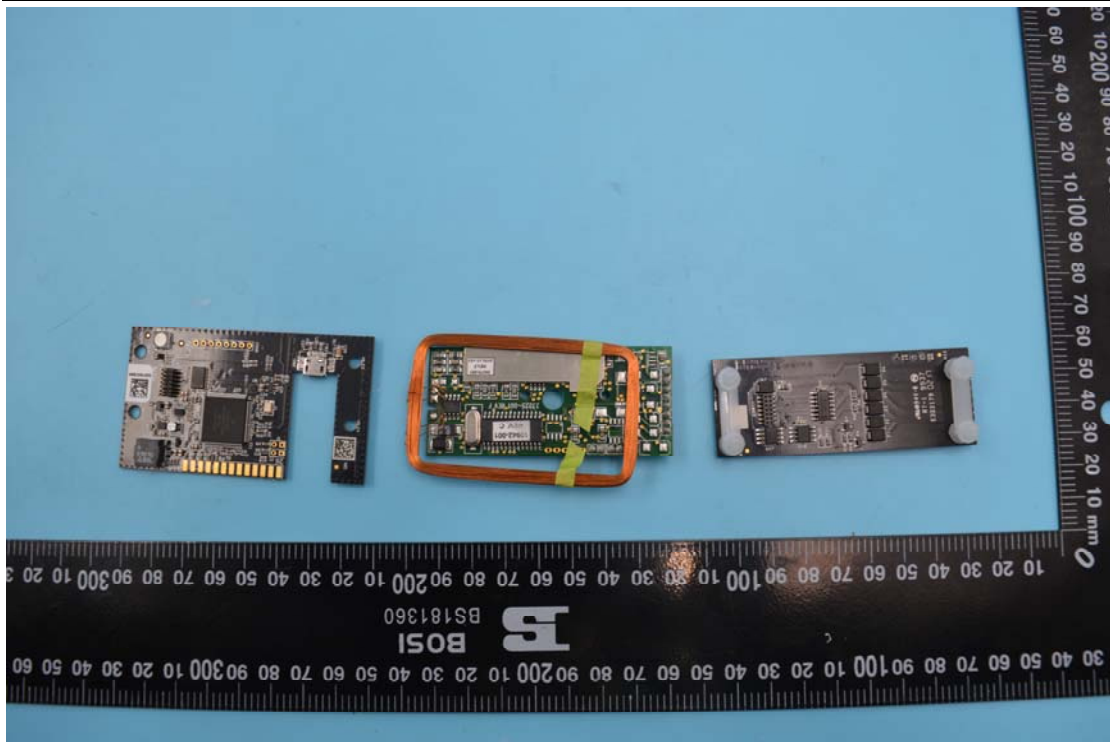

Internal Photos

1. EUT uncover view

2. Mainboard front view

3. Mainboard rear view

4. 125KHz antenna view