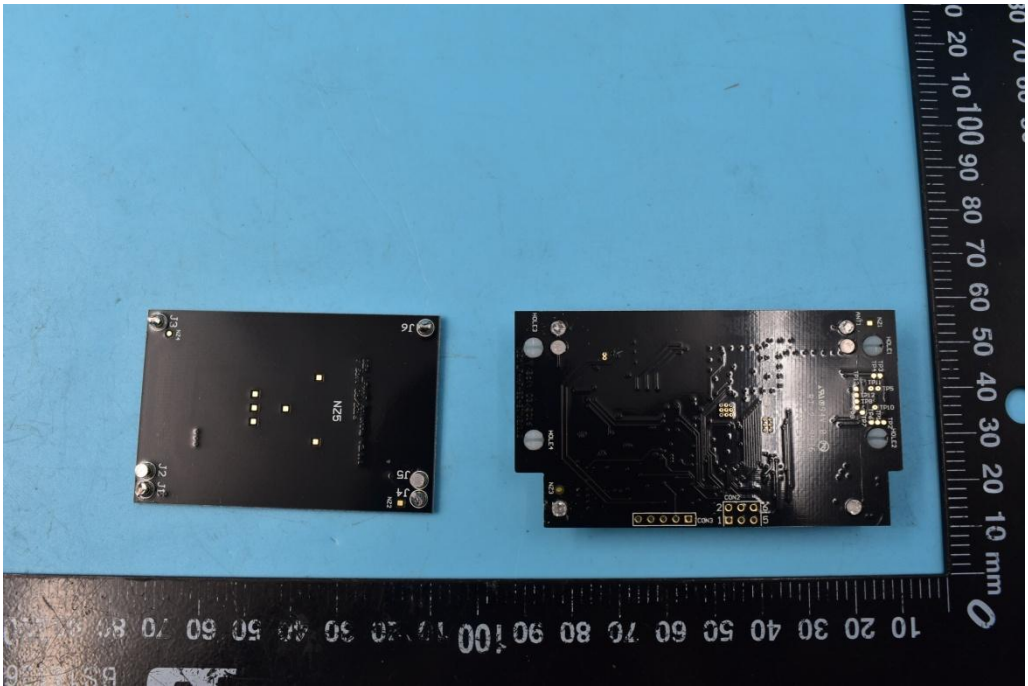

FCC ID:XUY0YX0MU03019

Internal Photos

1. EUT uncover view

2. Mainboard front view

3. Mainboard rear view

4. Antenna view