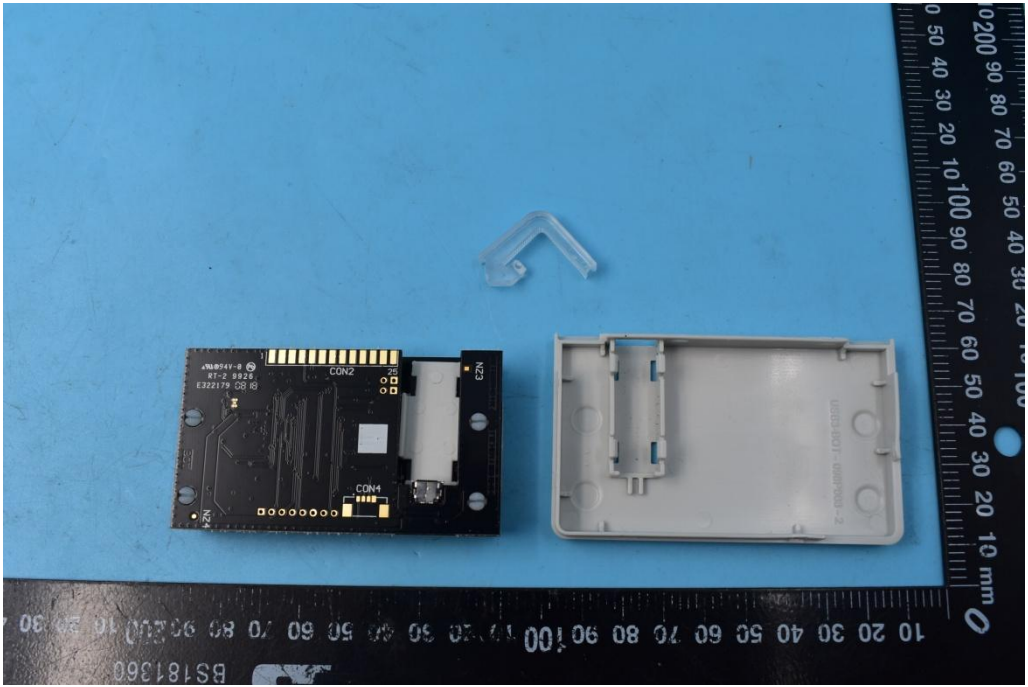

FCC ID:XUY0YX0MU03019

Internal Photos

1. EUT uncover view

2. Mainboard front view

3. Mainboard rear view

4. Antenna view