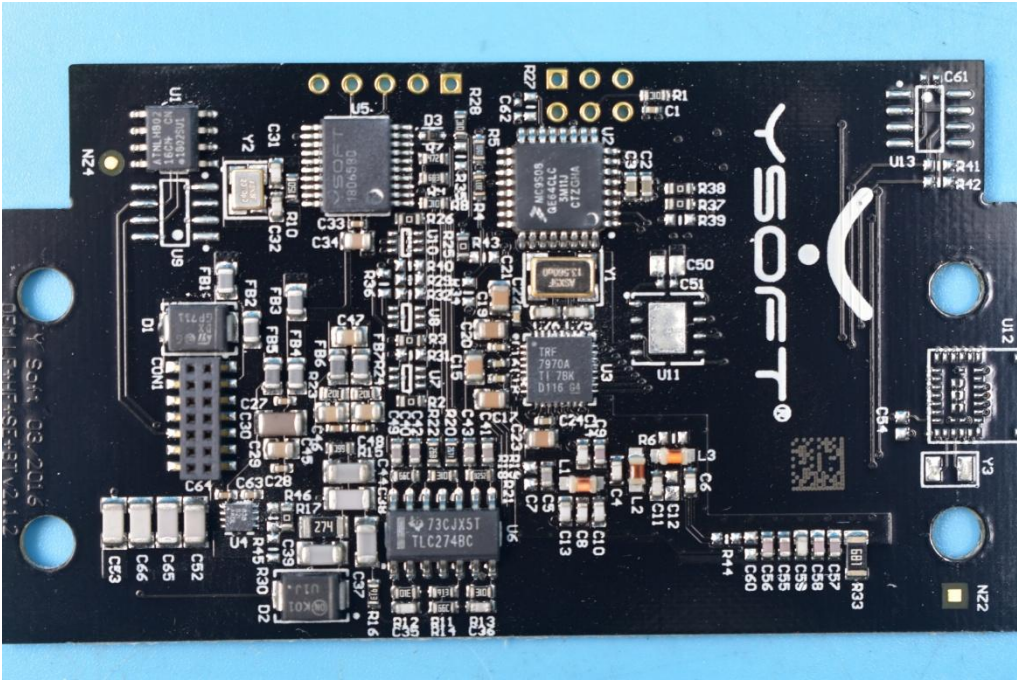

FCC ID:XUY0YX0MU03019

Internal Photos

1. EUT uncover view

2. Mainboard front view

3. Mainboard rear view

4. Antenna view