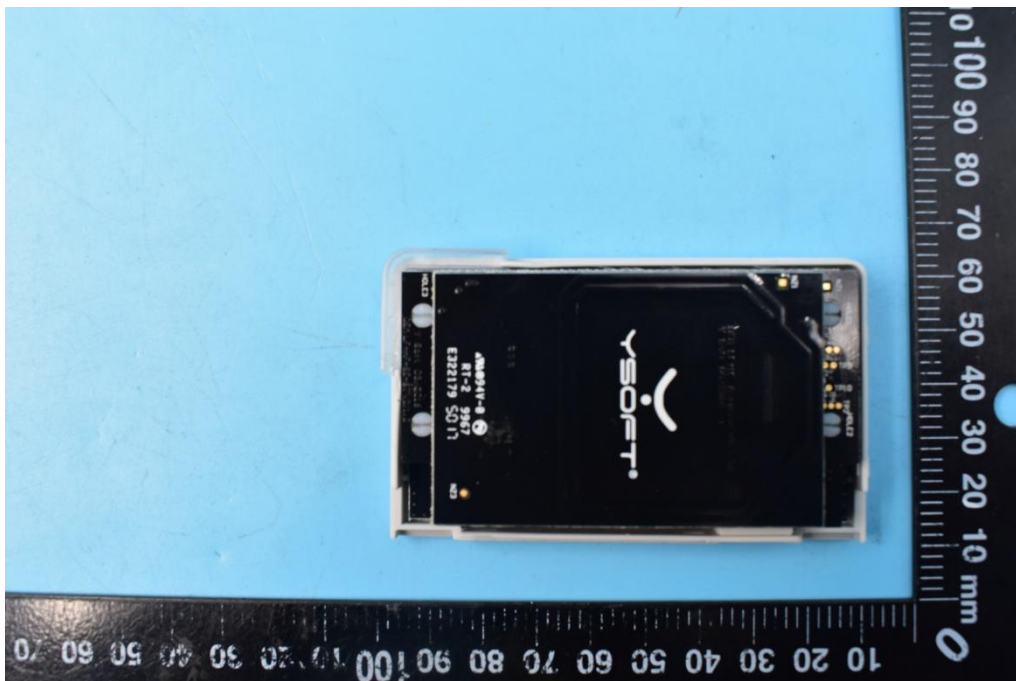

FCC ID:XUY0YX0MU03019

Internal Photos

1. EUT uncover view

2. Mainboard front view

3. Mainboard rear view

4. Antenna view