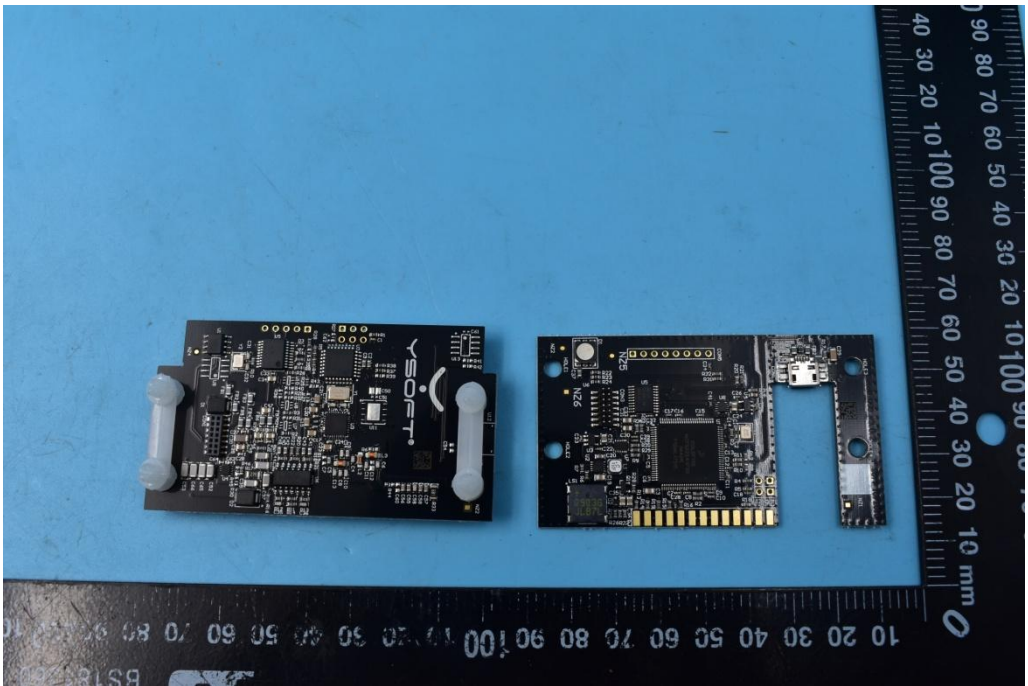

FCC ID:XUY0YX0MU03019

Internal Photos

1. EUT uncover view

2. Mainboard front view

3. Mainboard rear view

4. Antenna view