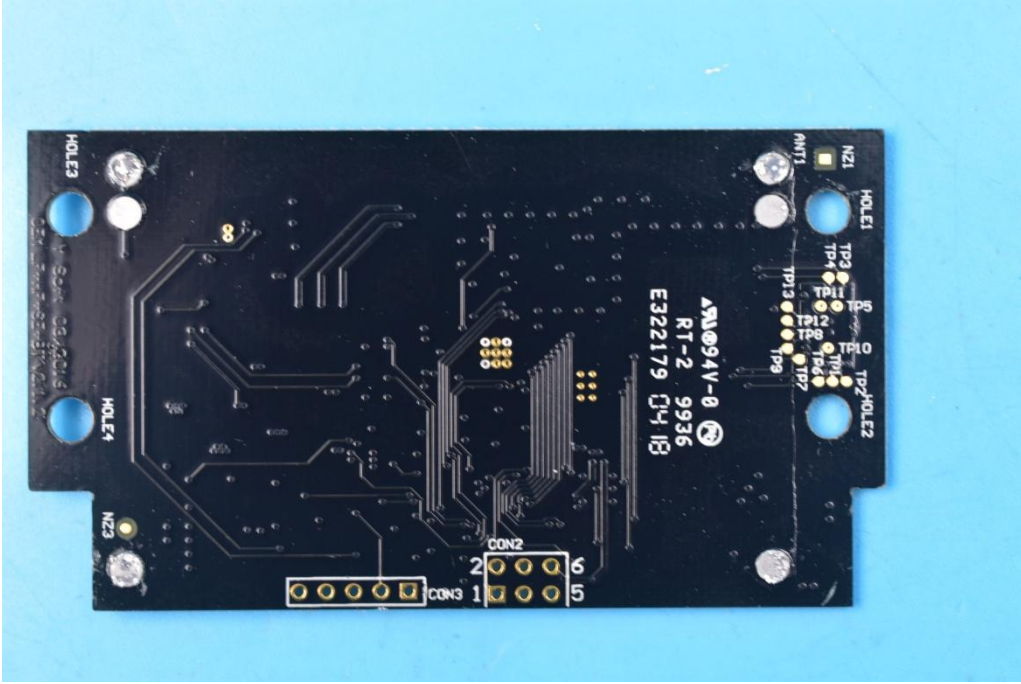

FCC ID:XUY0YX0MU03019

Internal Photos

1. EUT uncover view

2. Mainboard front view

3. Mainboard rear view

4. Antenna view