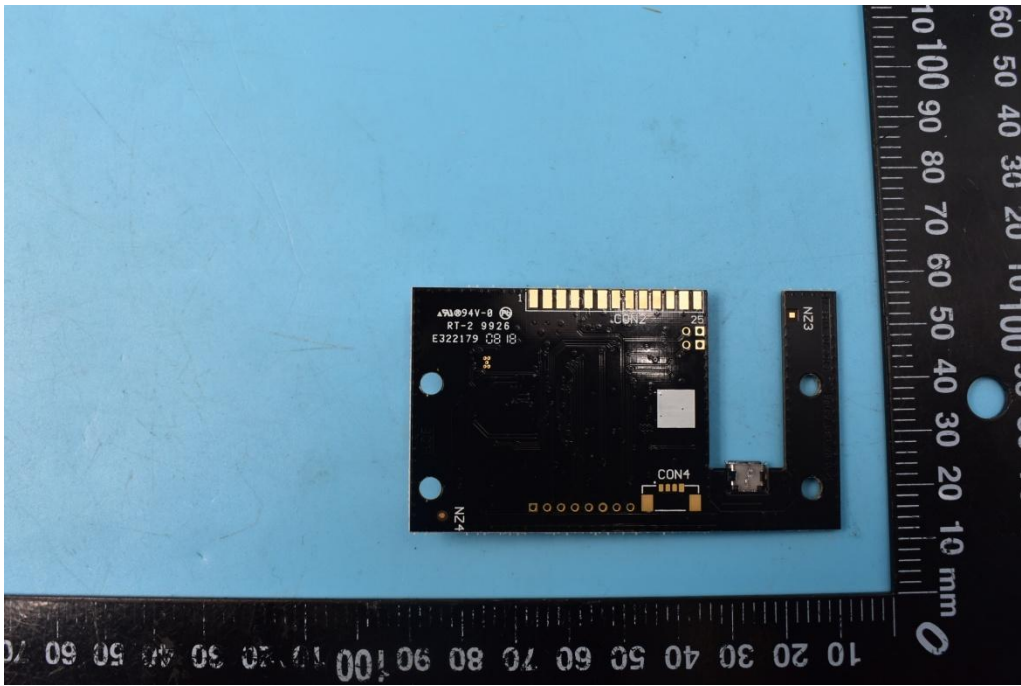

FCC ID:XUY0YX0MU03019

Internal Photos

1. EUT uncover view

2. Mainboard front view

3. Mainboard rear view

4. Antenna view