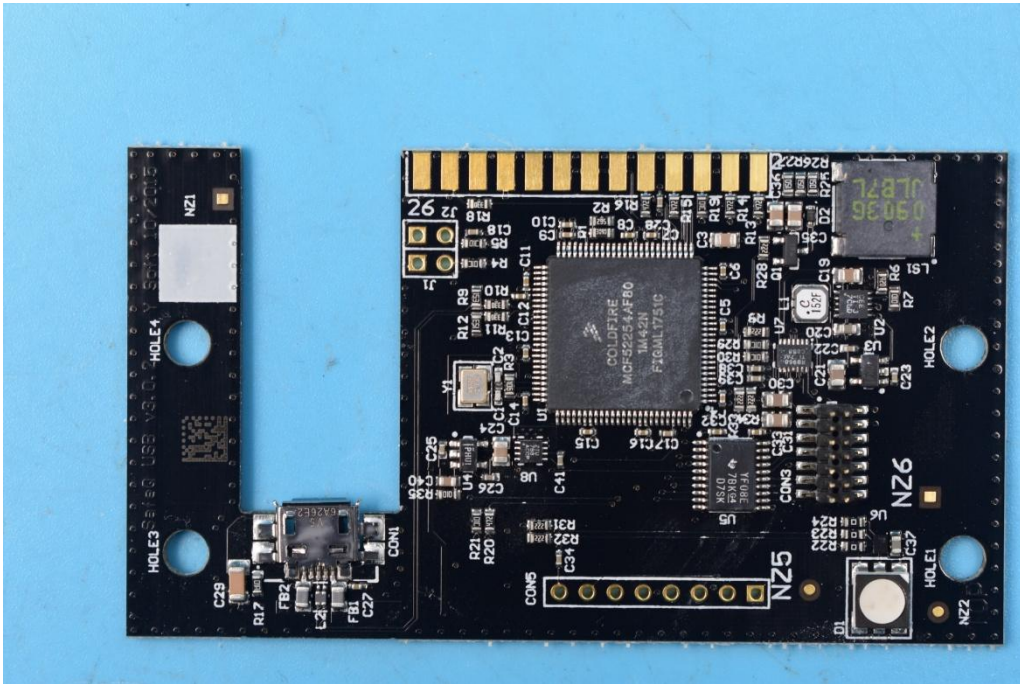

FCC ID:XUY0YX0MU03019

Internal Photos

1. EUT uncover view

2. Mainboard front view

3. Mainboard rear view

4. Antenna view