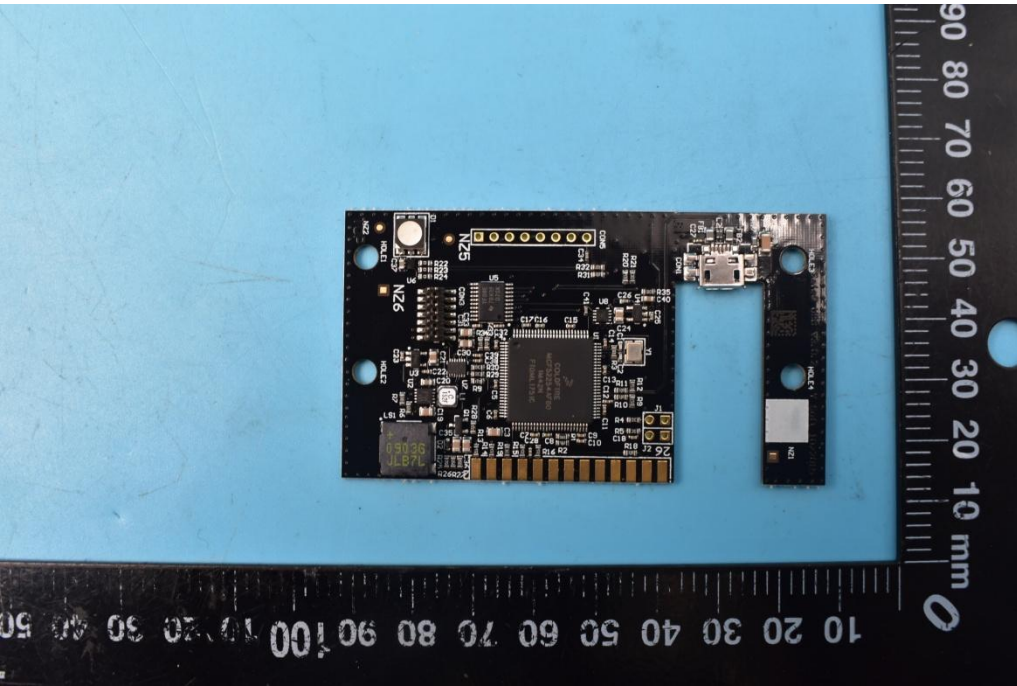

FCC ID:XUY0YX0MU03019

Internal Photos

1. EUT uncover view

2. Mainboard front view

3. Mainboard rear view

4. Antenna view