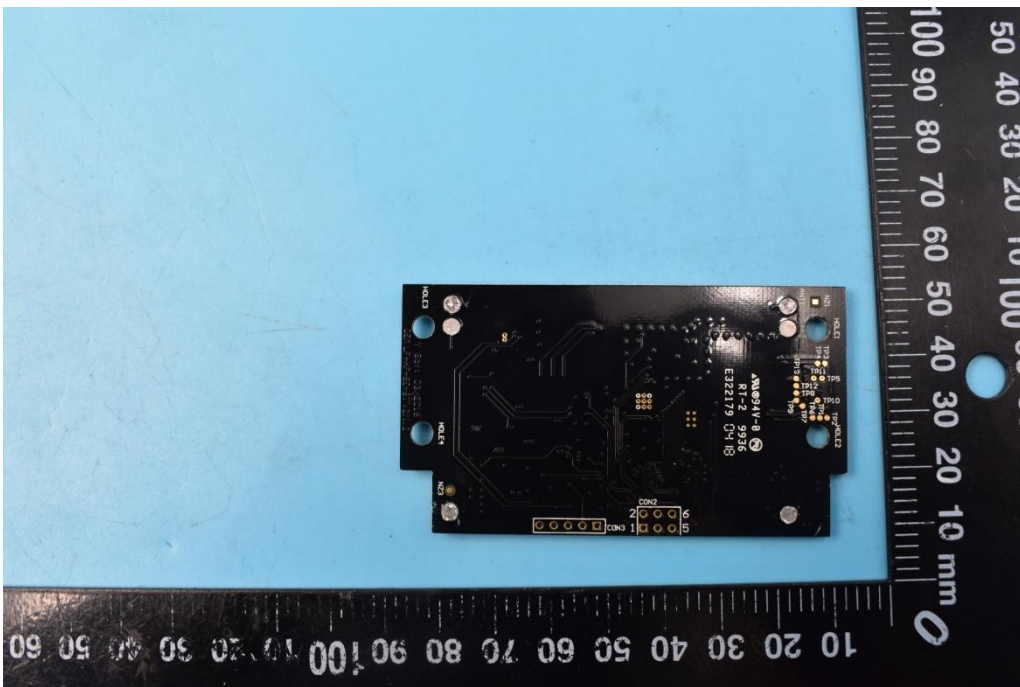

FCC ID:XUY0YX0MU03019

Internal Photos

1. EUT uncover view

2. Mainboard front view

3. Mainboard rear view

4. Antenna view