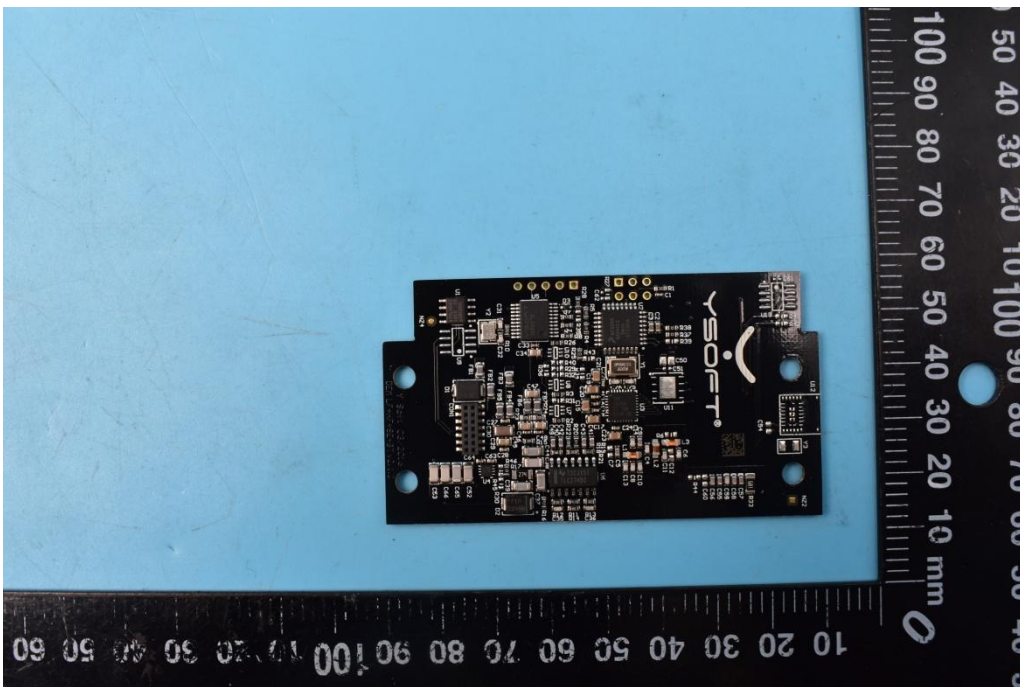

FCC ID:XUY0YX0MU03019

Internal Photos

1. EUT uncover view

2. Mainboard front view

3. Mainboard rear view

4. Antenna view