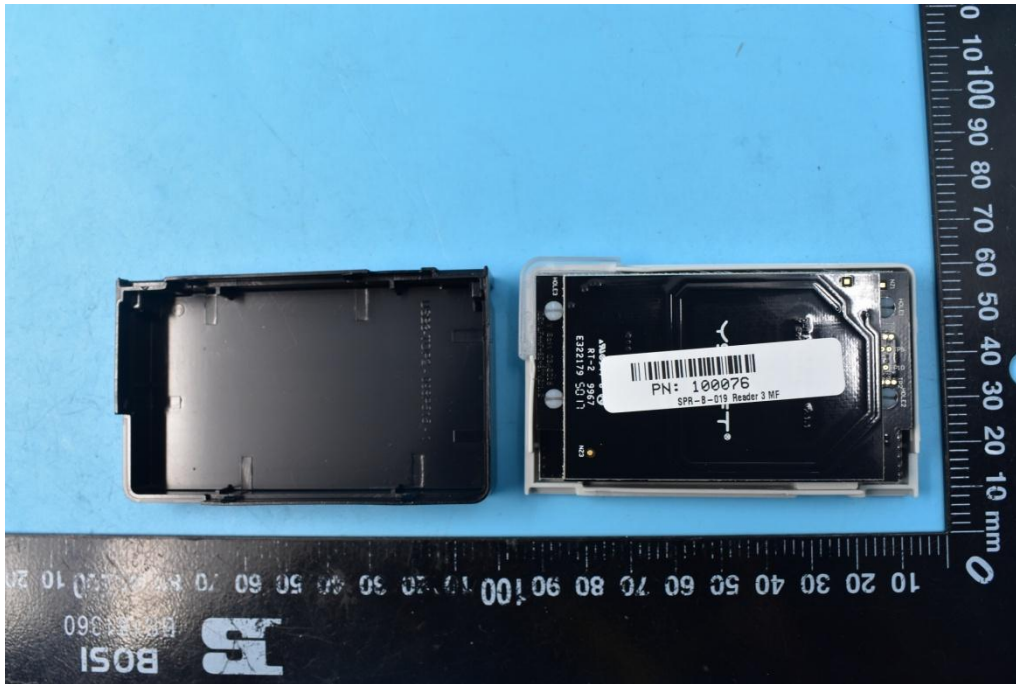

FCC ID:XUY0YX0MU03019

Internal Photos

1. EUT uncover view

2. Mainboard front view

3. Mainboard rear view

4. Antenna view