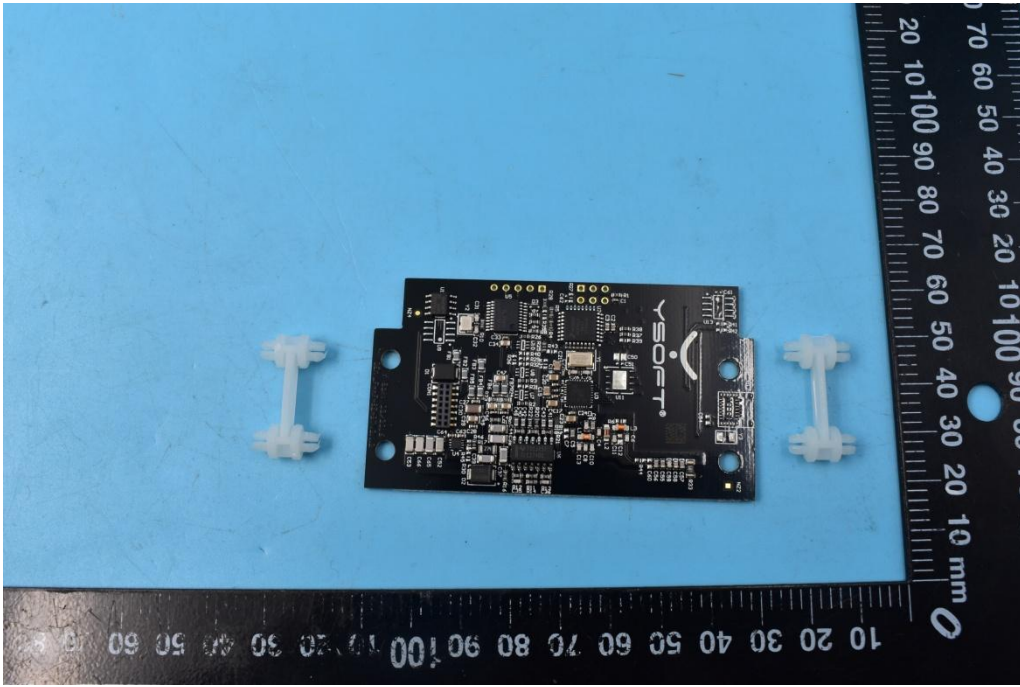

FCC ID:XUY0YX0MU03019

Internal Photos

1. EUT uncover view

2. Mainboard front view

3. Mainboard rear view

4. Antenna view