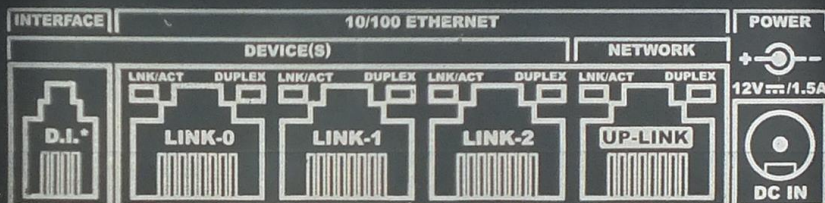

Terminal Pro MultiReader HF

MODEL: MP04087

PN: YP04087 001

SN: SQPRC48353FBC8E

MAC Address: 00:0A:59:F4:FB:C8

INPUT 12V/2.0A + - www.ysoft.com

Y Soft Corporation, Made in Czech Republic, E. U.

*) DEVICE (MFP/PRINTER) INTERFACE