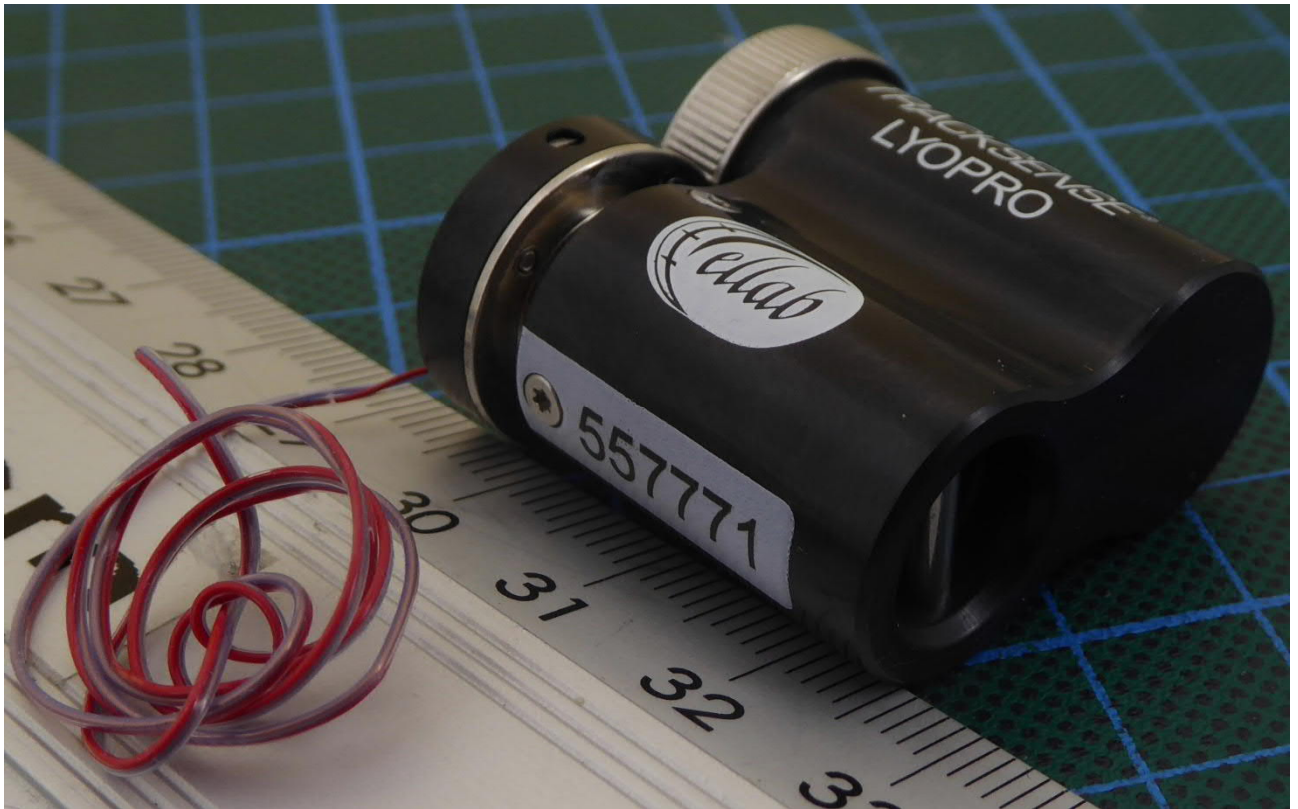

Annex A

Test Setup Photos

Test setup power line conducted emissions

Annex A Test Setup Photos Equipment used for testing / Ancillary Equipment

Ancillary power supply

The power supply allows the switching of the plugs. FCC plugs were also included in the package. For convenience, the European plugs were used during the tests.

Annex A Test Setup Photos

Ancillary power supply – label

Annex A Test Setup Photos

Reader Station for wireless data loggers

Annex A

Test Setup Photos

Reader Station for wireless data loggers

Annex A Test Setup Photos