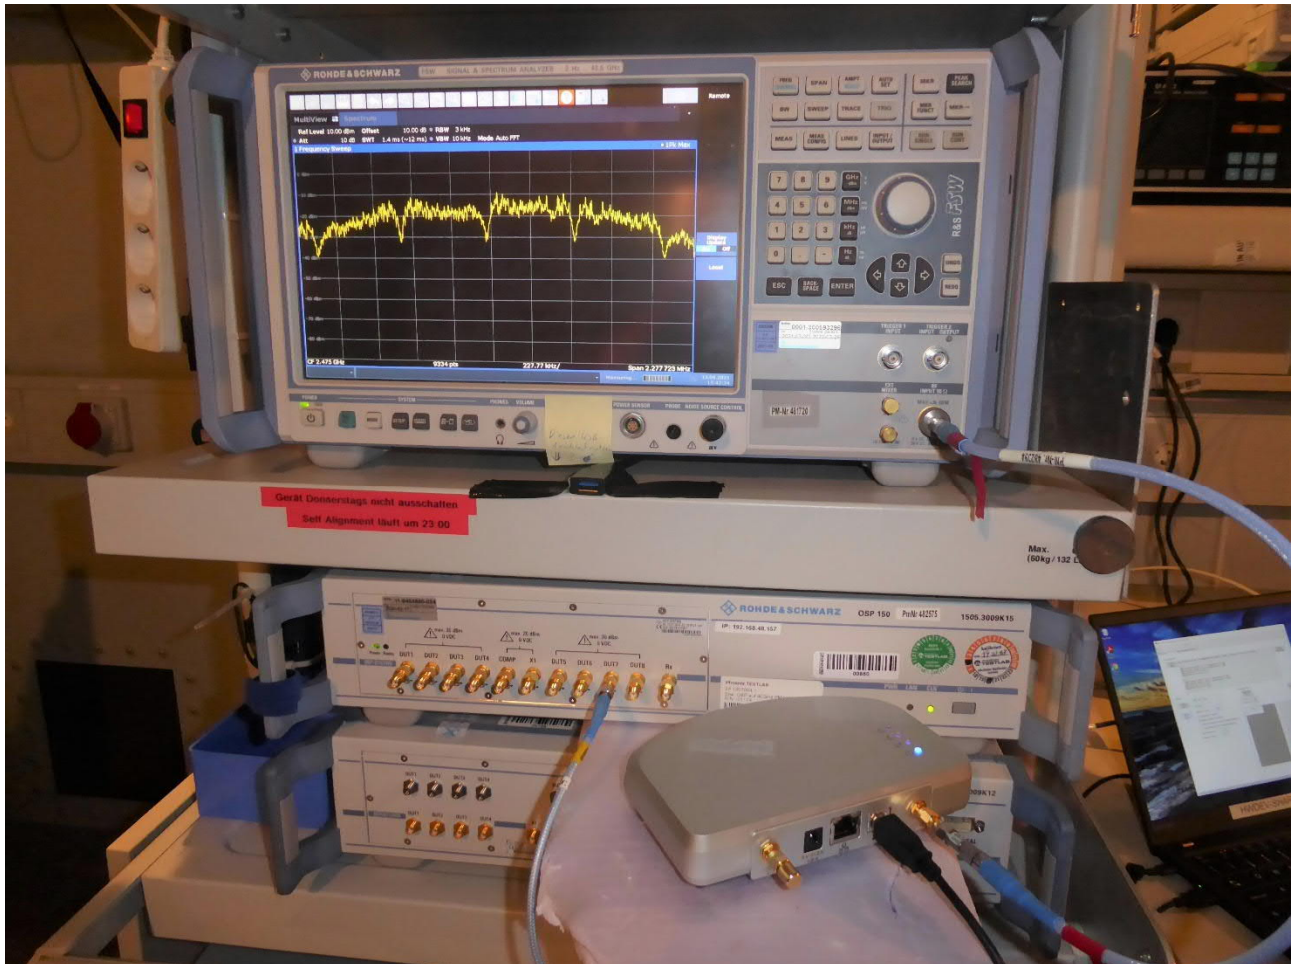

Test setup semi anechoic chamber

Annex A Test Setup Photos

Test setup semi anechoic chamber

Annex A Test Setup Photos

Test setup semi anechoic chamber

Annex A Test Setup Photos

Test setup antenna port conducted

Annex A

Test Setup Photos

Test setup power line conducted emissions

Annex A Test Setup Photos Equipment used for testing / Ancillary Equipment

Ancillary power supply

The power supply allows the switching of the plugs. FCC plugs were also included in the package. For convenience, the European plugs were used during the tests.

Annex A Test Setup Photos

Ancillary power supply – label

Annex A Test Setup Photos

Reader Station for wireless data loggers

Annex A

Test Setup Photos

Reader Station for wireless data loggers

Annex A Test Setup Photos