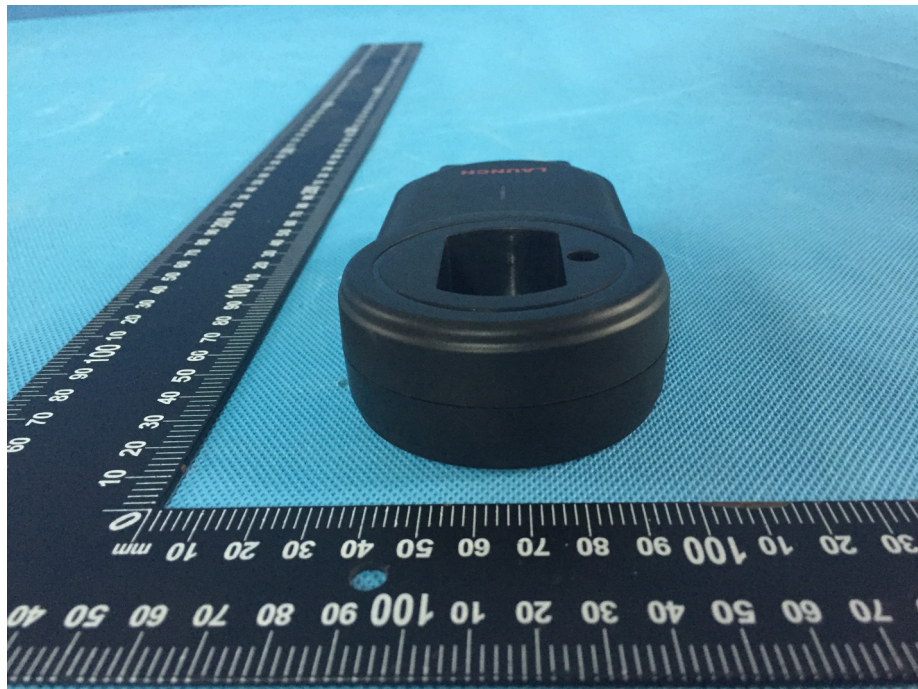

Reference No.: WTS19S07051106W

Model X-PROG – External Photos

Reference No.: WTS19S07051106W

Reference No.: WTS19S07051106W

Reference No.: WTS19S07051106W