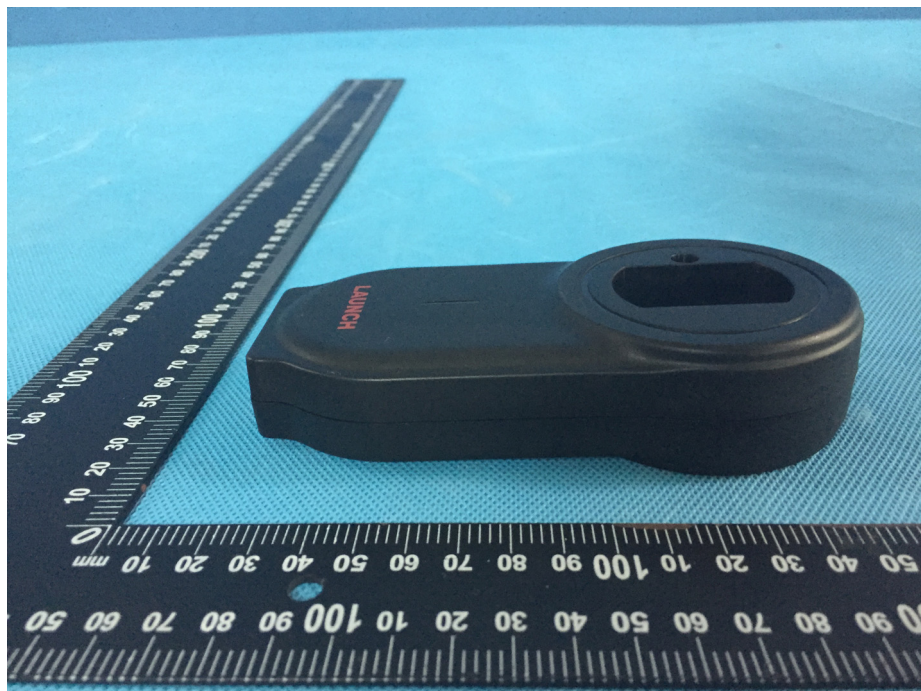

Reference No.: WTS19S07051106W

Model X-PROG – External Photos

Reference No.: WTS19S07051106W

Reference No.: WTS19S07051106W

Reference No.: WTS19S07051106W