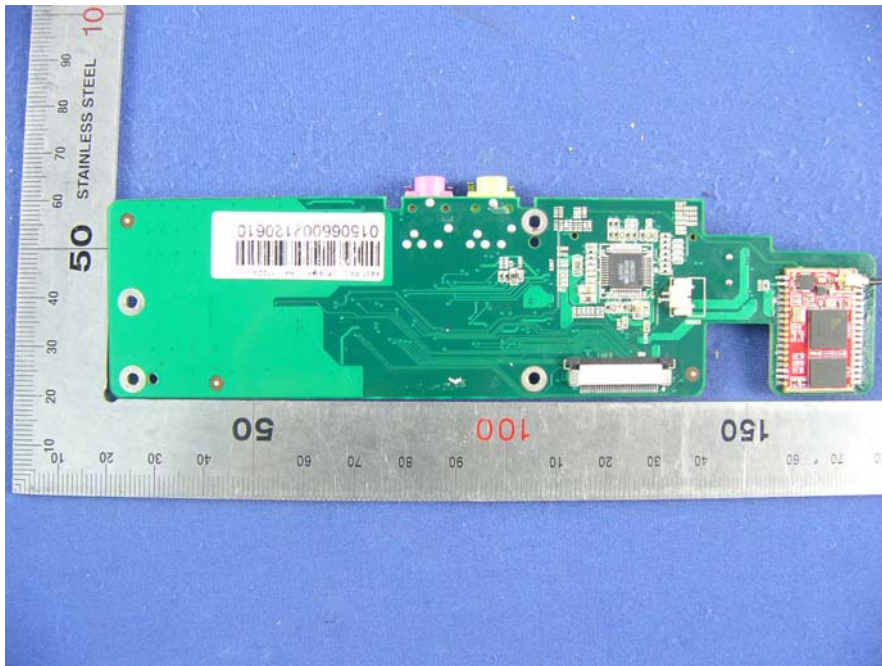

Internal Photos of EUT

Module (WIFI)

Bluetooth