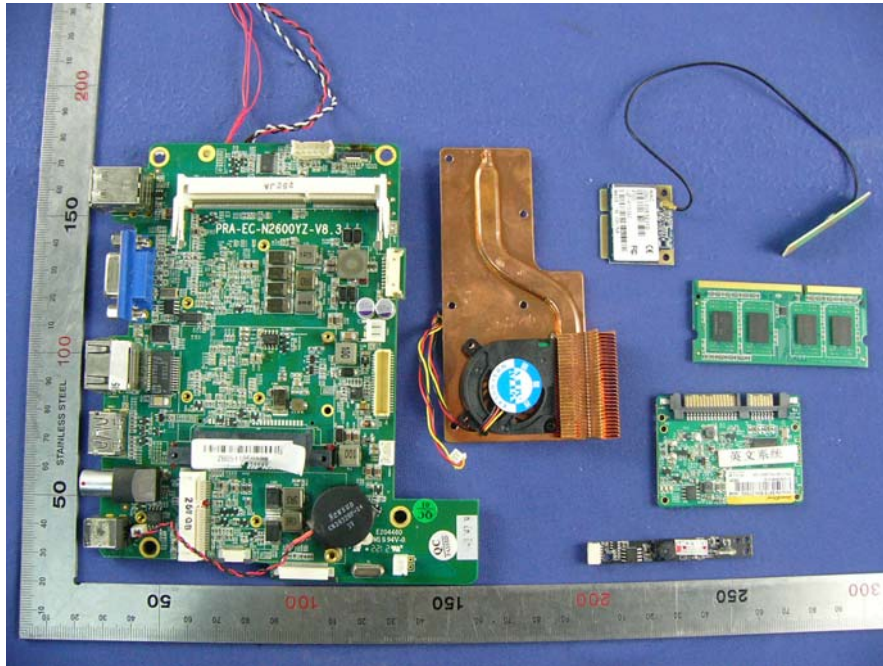

Internal Photos of EUT

Module (WIFI)

Bluetooth