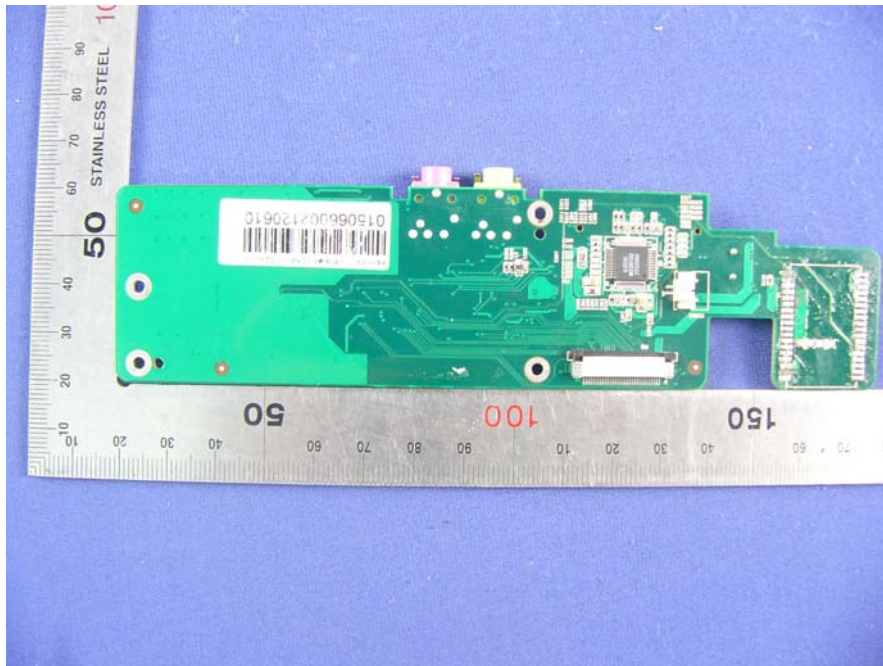

Internal Photos of EUT

Module (WIFI)

Bluetooth