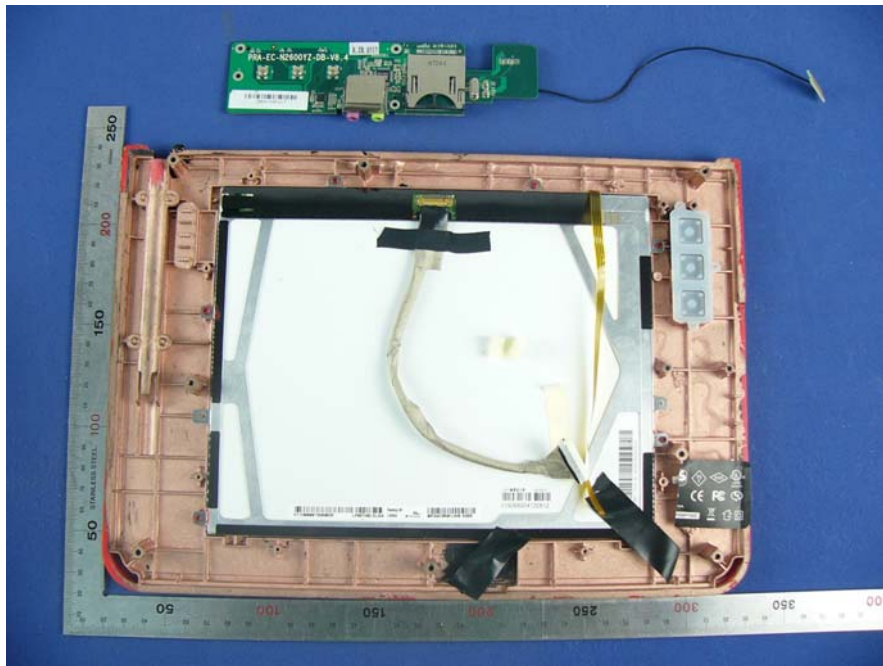

Internal Photos of EUT

Module (WIFI)

Bluetooth