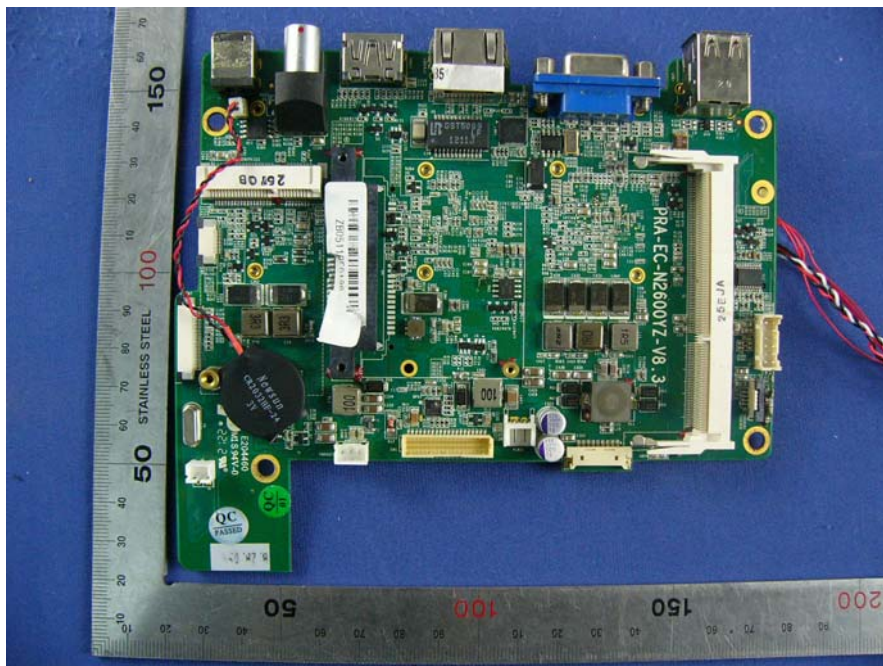

Internal Photos of EUT

Module (WIFI)

Bluetooth