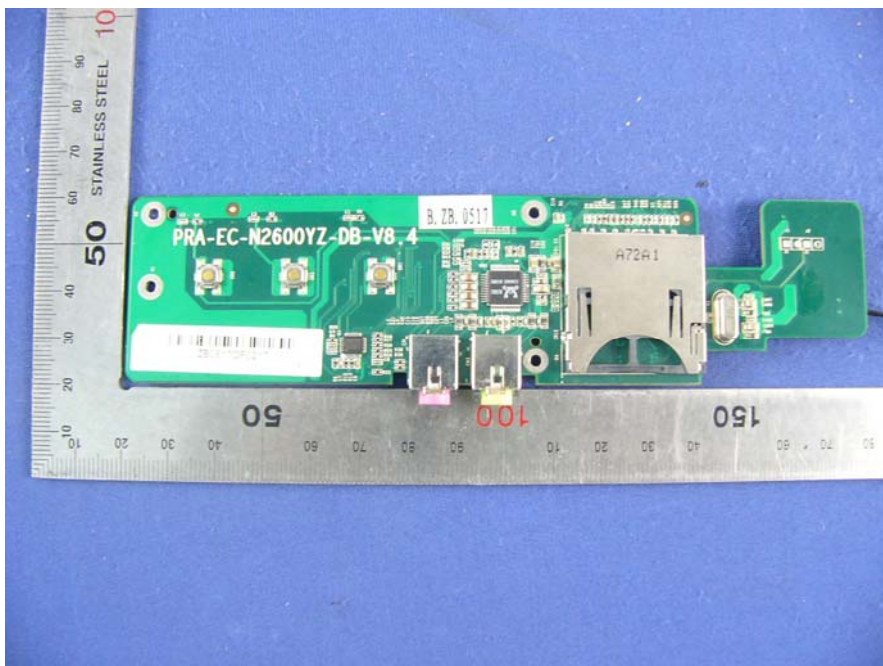

Internal Photos of EUT

Module (WIFI)

Bluetooth