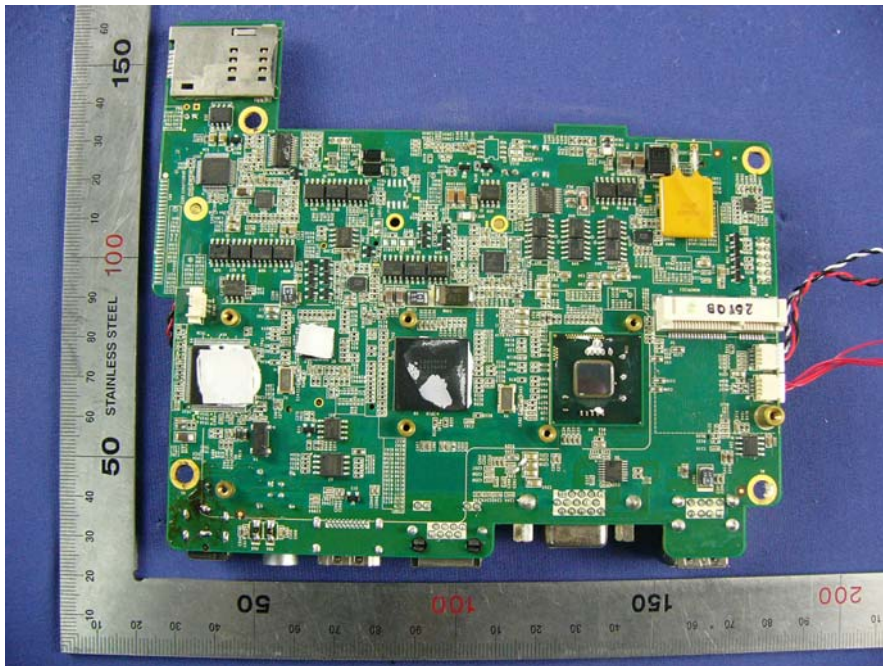

Internal Photos of EUT

Module (WIFI)

Bluetooth