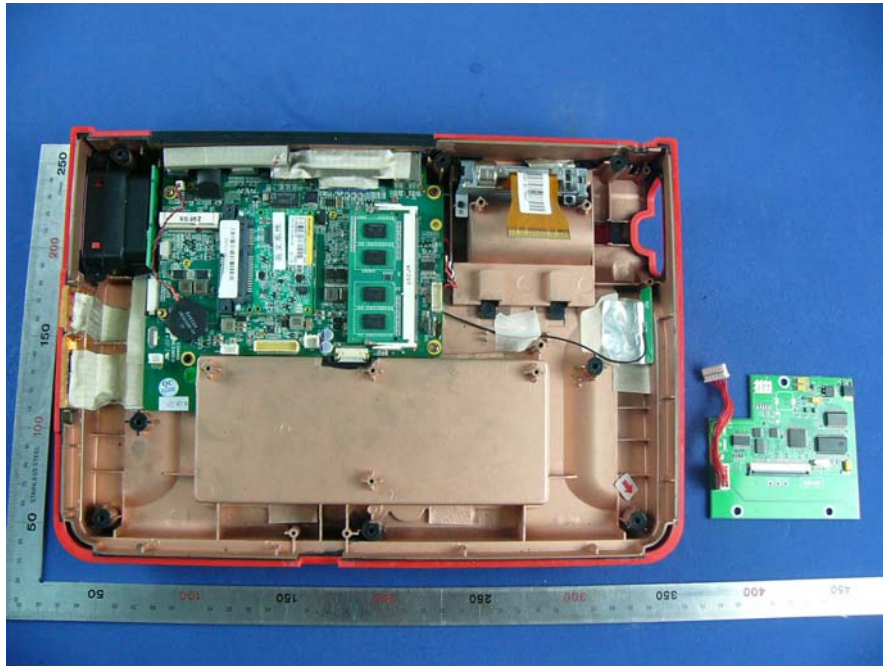

Internal Photos of EUT

Module (WIFI)

Bluetooth