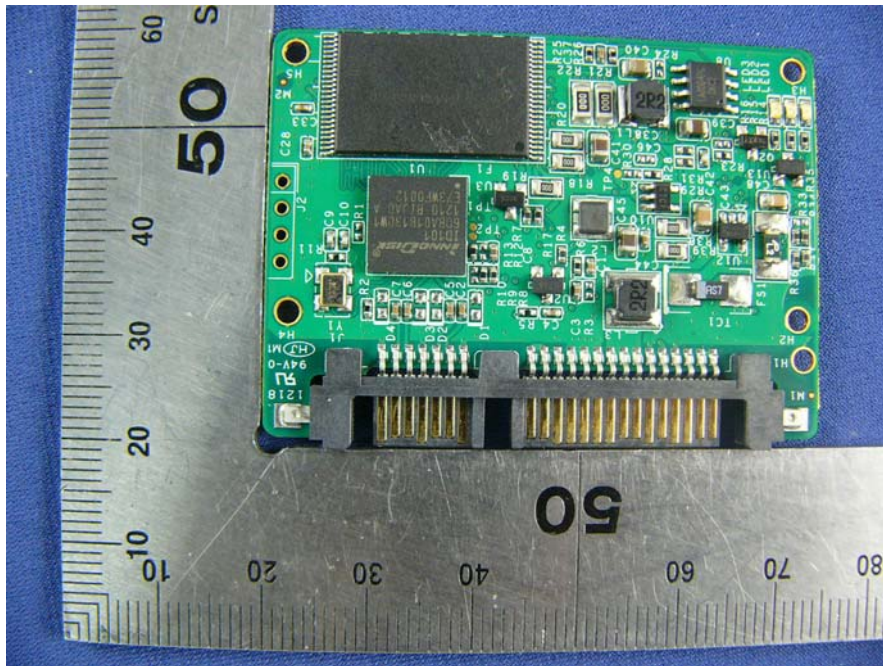

Internal Photos of EUT

Module (WIFI)

Bluetooth