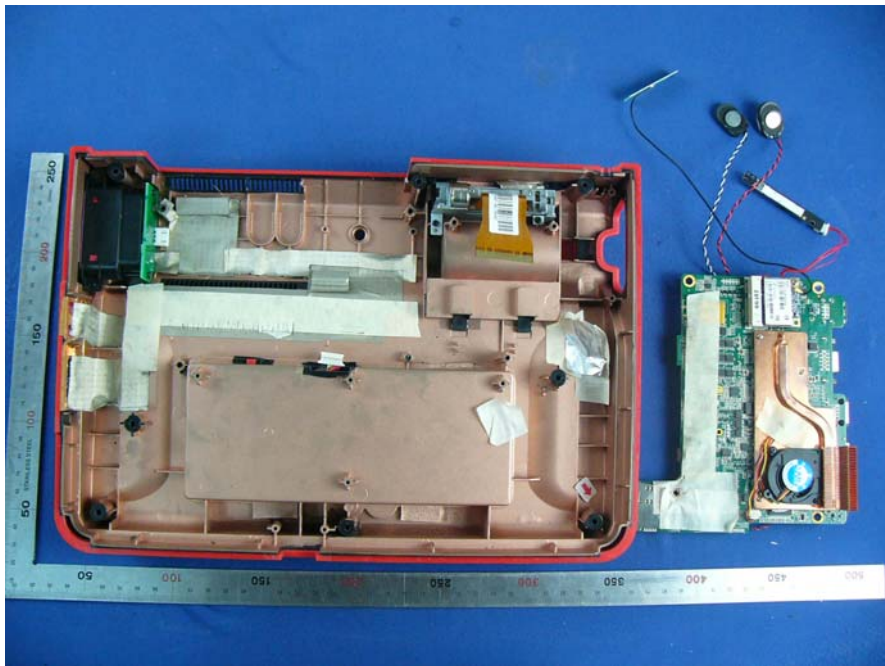

Internal Photos of EUT

Module (WIFI)

Bluetooth