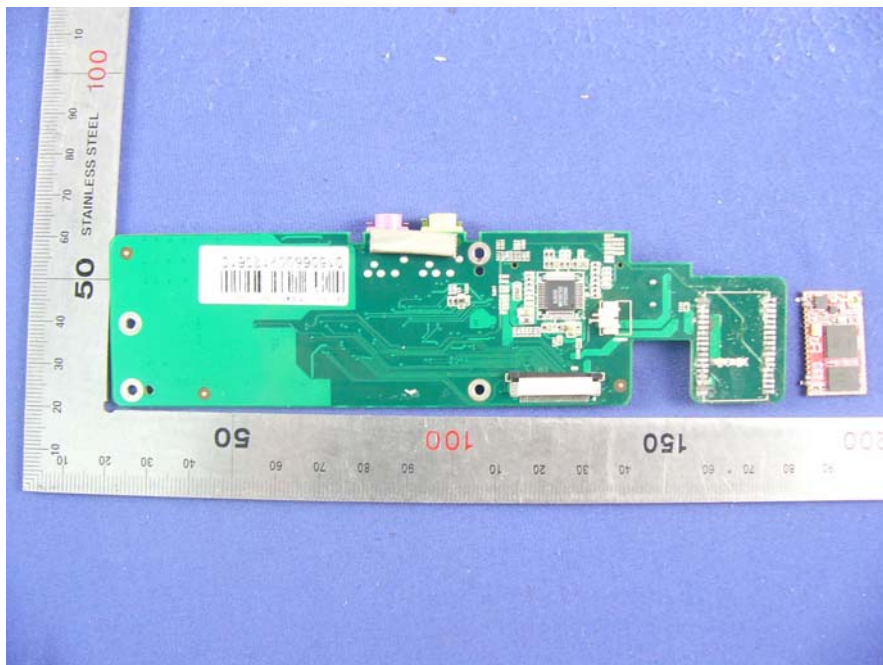

Internal Photos of EUT

Module (WIFI)

Bluetooth