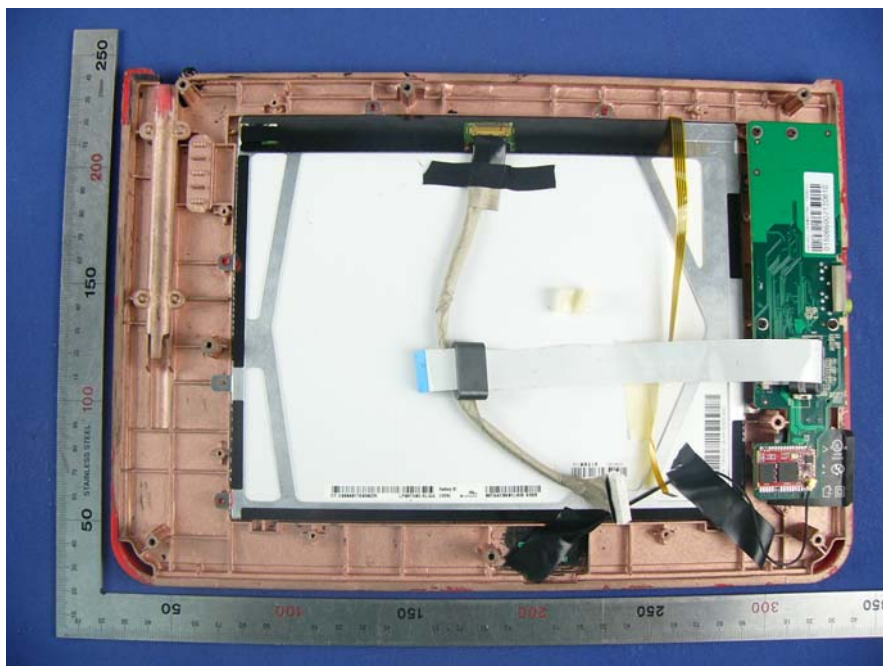

Internal Photos of EUT

Module (WIFI)

Bluetooth