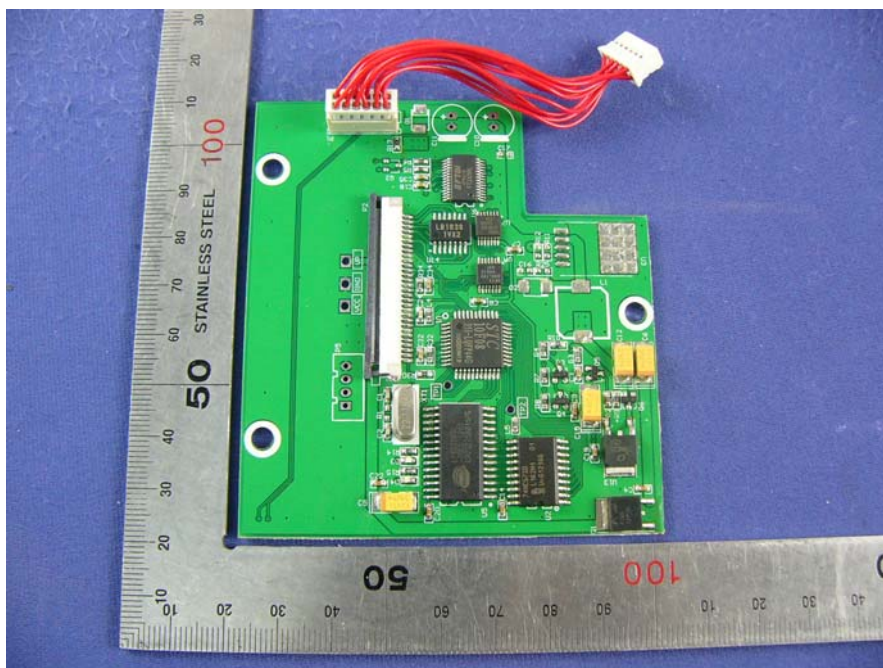

Internal Photos of EUT

Module (WIFI)

Bluetooth