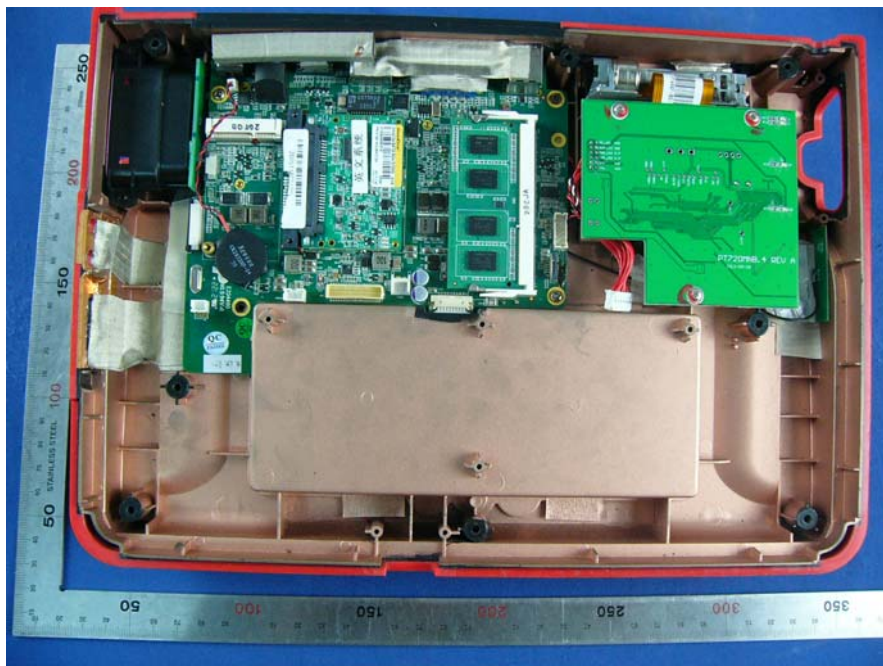

Internal Photos of EUT

Module (WIFI)

Bluetooth