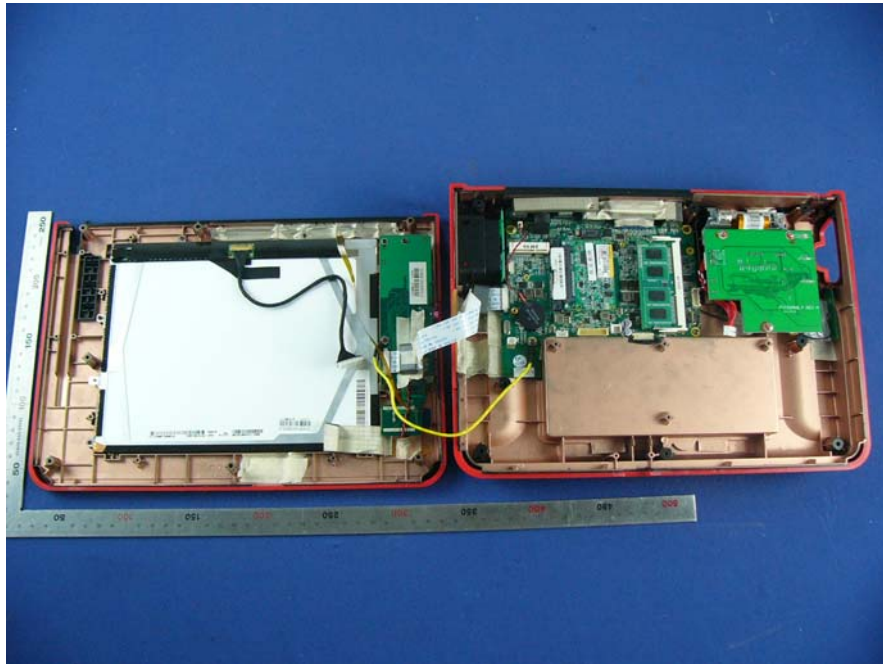

Internal Photos of EUT

Module (WIFI)

Bluetooth