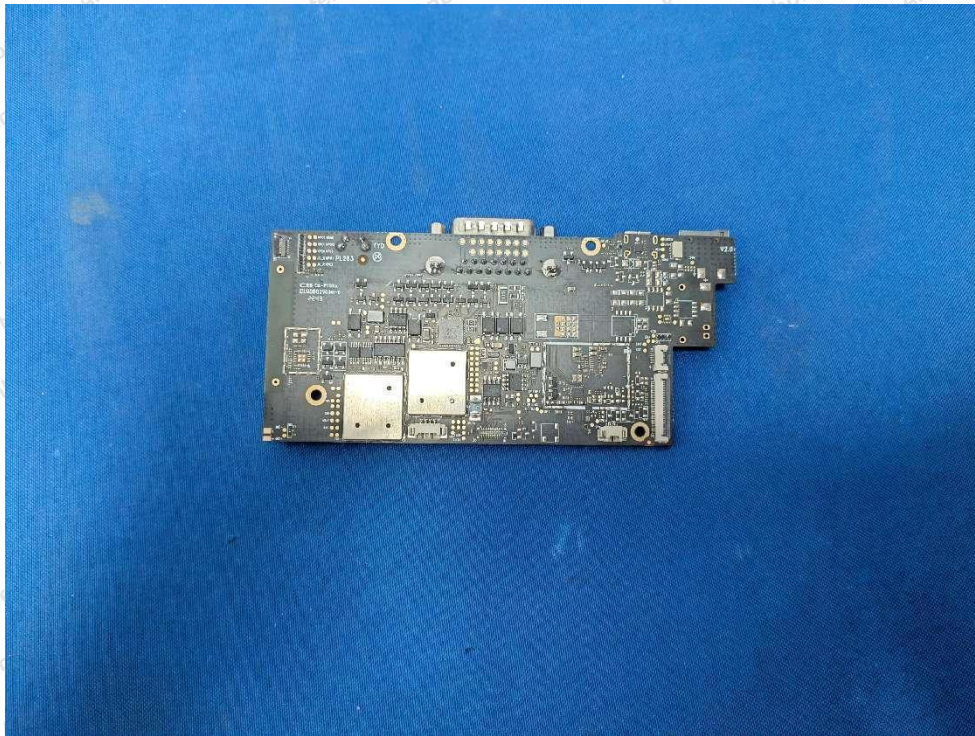

Internal Photograph

WiFi ANT

GPS ANT

Anbotek

Product Safety

Shenzhen Anbotek Compliance Laboratory Limited

Address: 1/F., Building D, Sogood Science and Technology Park, Sanwei Community, Hangcheng Street, Bao'an District, Shenzhen, Guangdong, China.
Tel: (86) 0755-26066440 Fax: (86) 0755-26014772 Email: service@anbotek.com