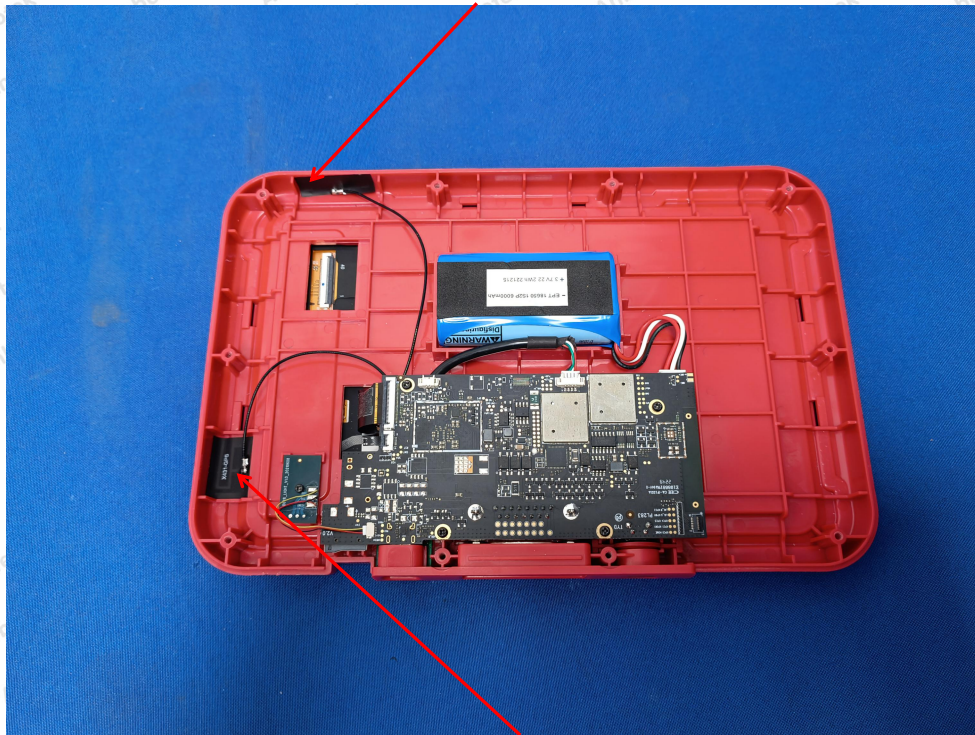

Internal Photograph

WiFi ANT

GPS ANT

Anbotek

Product Safety

Shenzhen Anbotek Compliance Laboratory Limited

Address: 1/F., Building D, Sogood Science and Technology Park, Sanwei Community, Hangcheng Street, Bao'an District, Shenzhen, Guangdong, China.
Tel: (86) 0755-26066440 Fax: (86) 0755-26014772 Email: service@anbotek.com