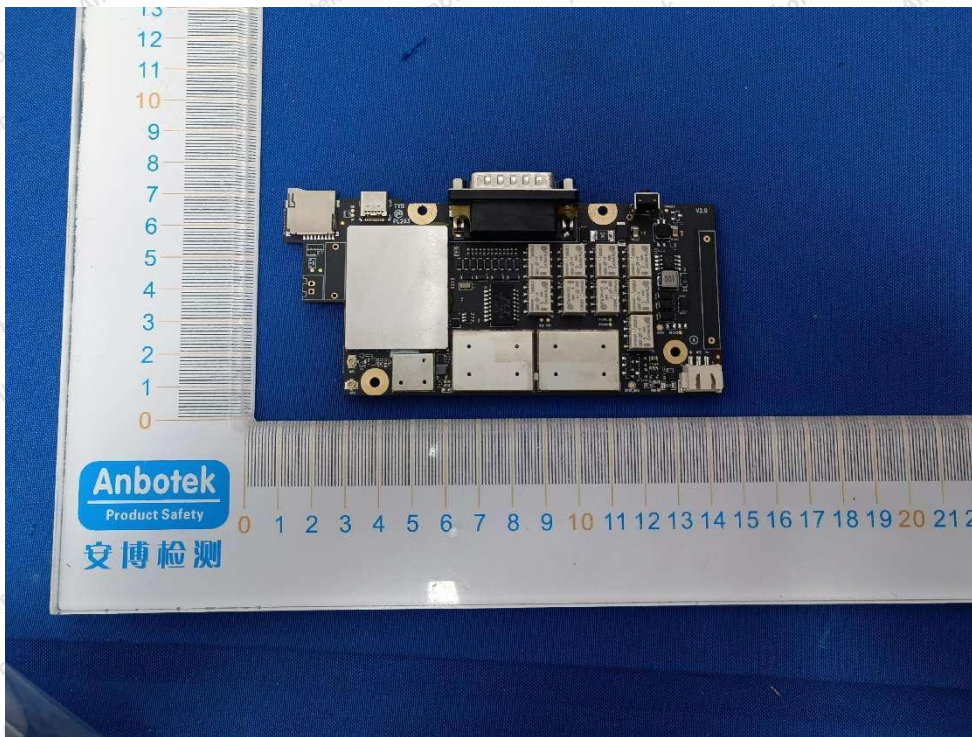

Internal Photograph

WiFi ANT

GPS ANT

Anbotek

Product Safety

Shenzhen Anbotek Compliance Laboratory Limited

Address: 1/F., Building D, Sogood Science and Technology Park, Sanwei Community, Hangcheng Street, Bao'an District, Shenzhen, Guangdong, China.
Tel: (86) 0755-26066440 Fax: (86) 0755-26014772 Email: service@anbotek.com