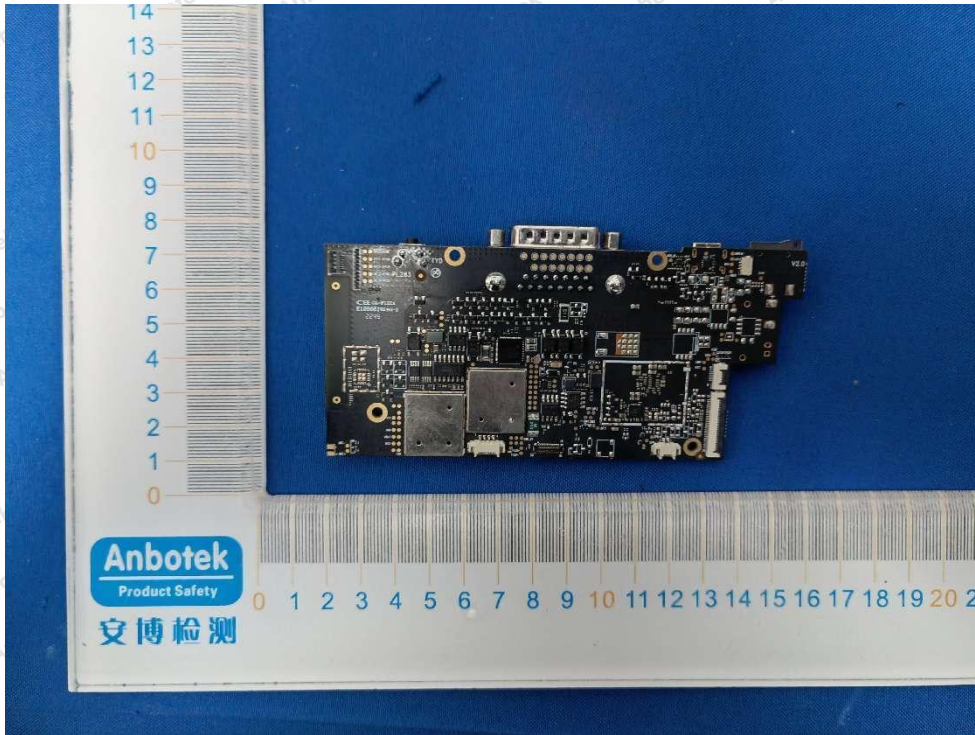

Internal Photograph

WiFi ANT

GPS ANT

Anbotek

Product Safety

Shenzhen Anbotek Compliance Laboratory Limited

Address: 1/F., Building D, Sogood Science and Technology Park, Sanwei Community, Hangcheng Street, Bao'an District, Shenzhen, Guangdong, China.
Tel: (86) 0755-26066440 Fax: (86) 0755-26014772 Email: service@anbotek.com