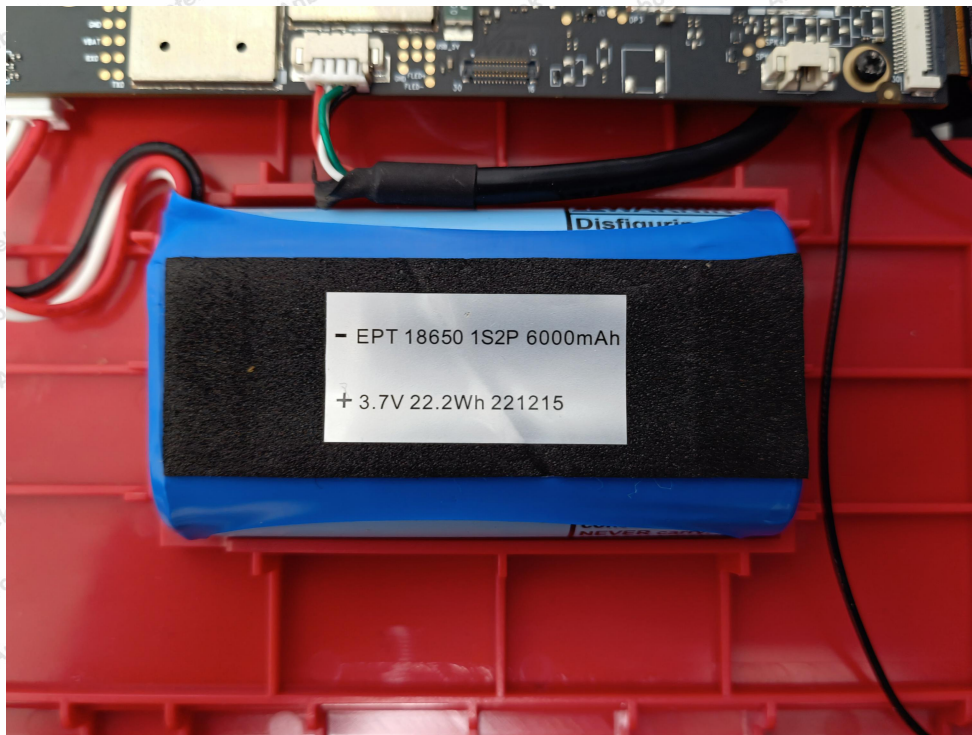

Internal Photograph

WiFi ANT

GPS ANT

Anbotek

Product Safety

Shenzhen Anbotek Compliance Laboratory Limited

Address: 1/F., Building D, Sogood Science and Technology Park, Sanwei Community, Hangcheng Street, Bao'an District, Shenzhen, Guangdong, China.
Tel: (86) 0755-26066440 Fax: (86) 0755-26014772 Email: service@anbotek.com