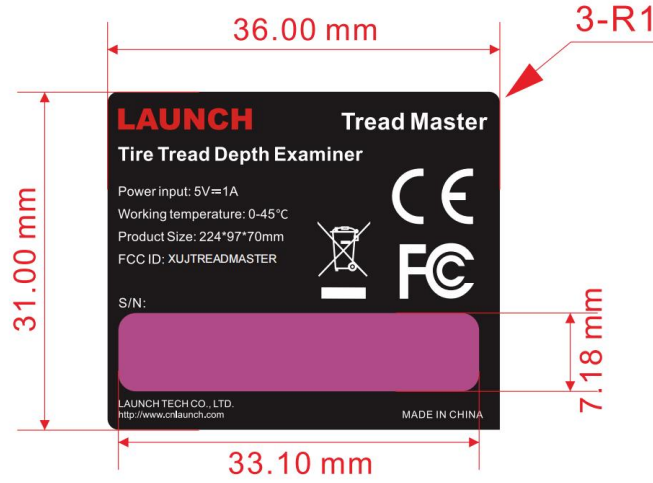

LABEL AND LOCATION

(Size: L 3.0cm x W 1.5cm)