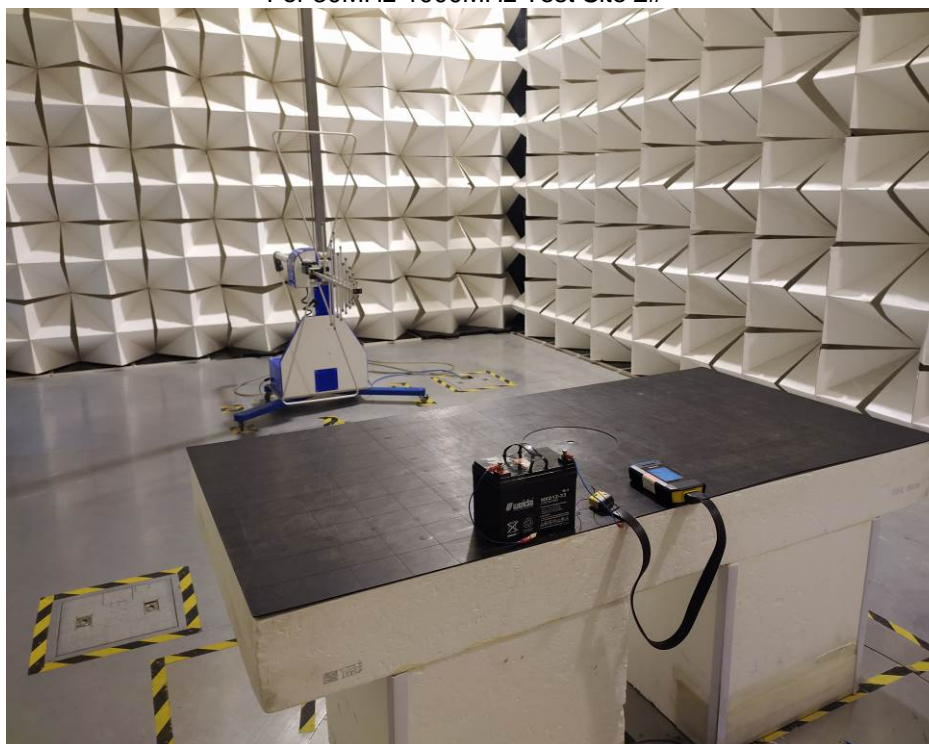

Appendix- S4001-Photos

Photographs –Constructional Details

WiFi/BT/BLE Setup photo Model S4001 FCC ID: XUJS4001

Photograph - Spurious Emissions Radiated Test Setup

Below 30MHz Test Site 2#

For 30MHz-1000MHz Test Site 2#

Appendix- S4001-Photos

For Above 1GHz Test Site 1#