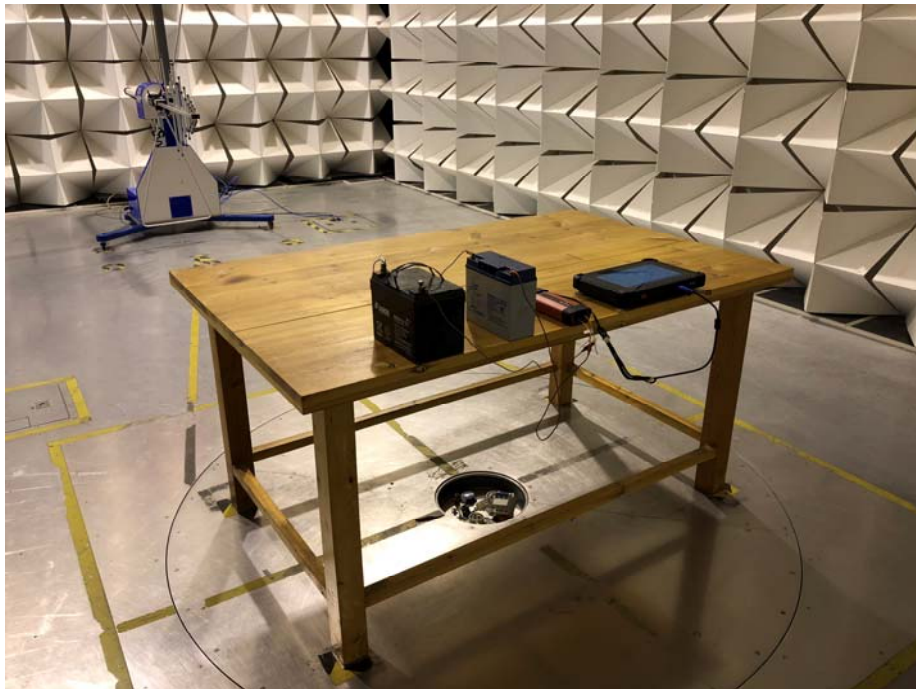

### Photographs –Constructional Details

WiFi/BT/BLE Setup photo Model S3001 FCC ID: XUJS3001

### Photograph - Spurious Emissions Radiated Test Setup

Below 30MHz Test Site 2#

For 30MHz-1000MHz Test Site 2#