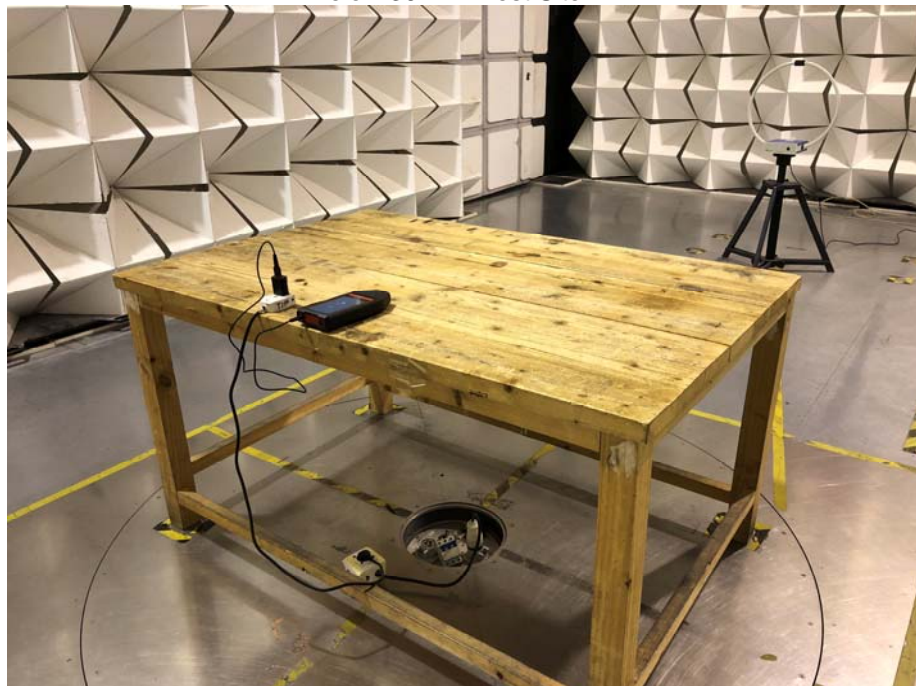

Photograph - Spurious Emissions Radiated Test Setup

Below 30MHz Test Site 2#