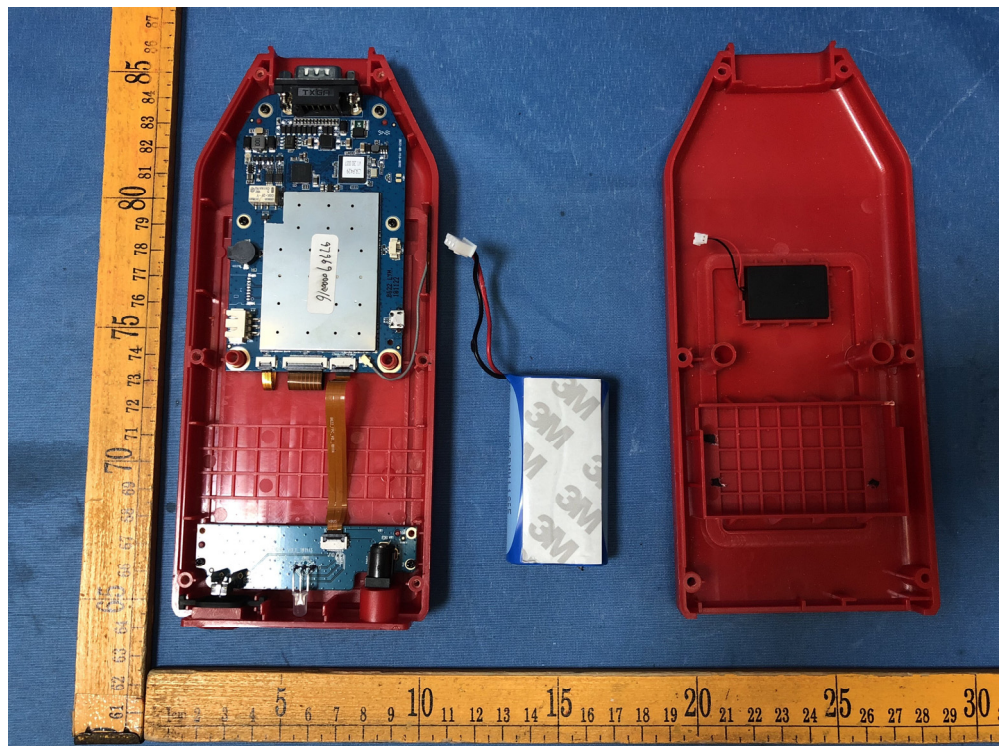

EUT – Internal View Model ROXIE W FCC ID: XUJROXIE

Appendix WTS18S12133148W_Photo