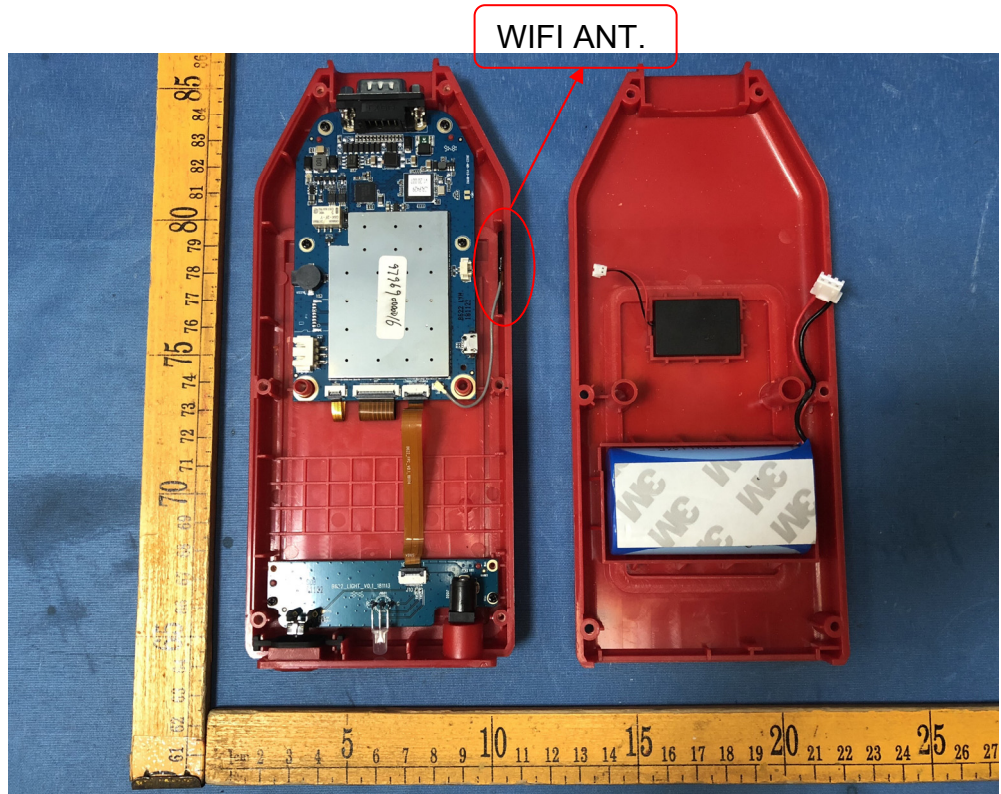

EUT – Internal View Model ROXIE W FCC ID: XUJROXIE

Appendix WTS18S12133148W_Photo