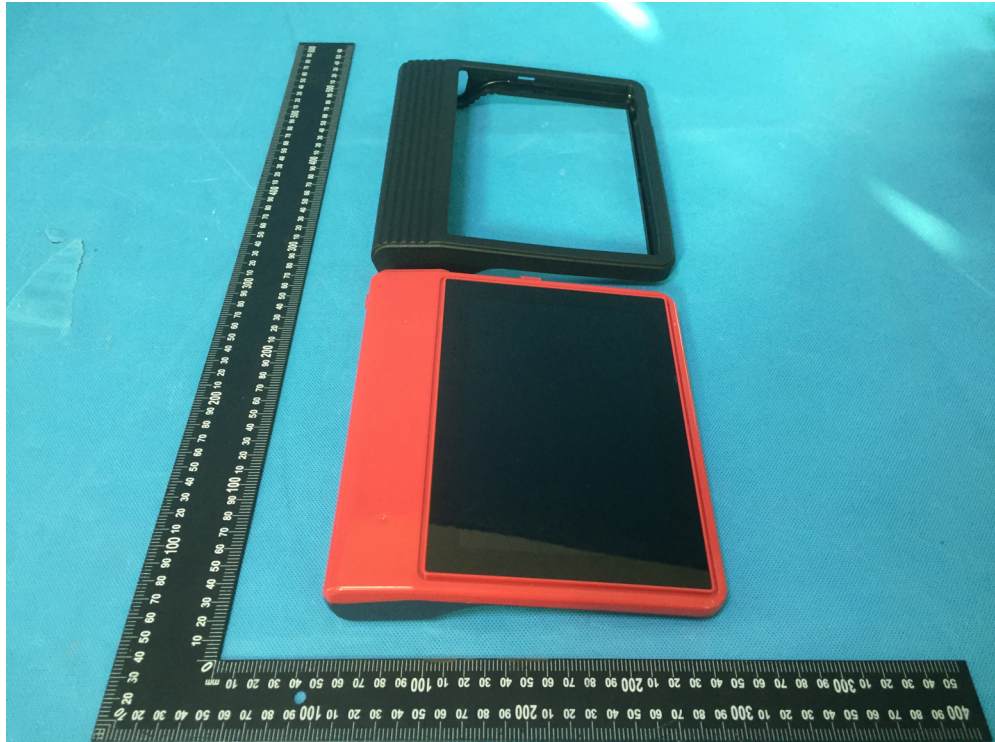

Appendix-X-431 PRO V4.0-Photos

EUT – Internal View Model X-431 PRO V4.0 FCC ID: XUJPROV4

Appendix-X-431 PRO V4.0-Photos

Appendix-X-431 PRO V4.0-Photos

Appendix-X-431 PRO V4.0-Photos

BT/WIFI ANT.

Appendix-X-431 PRO V4.0-Photos

====End=====