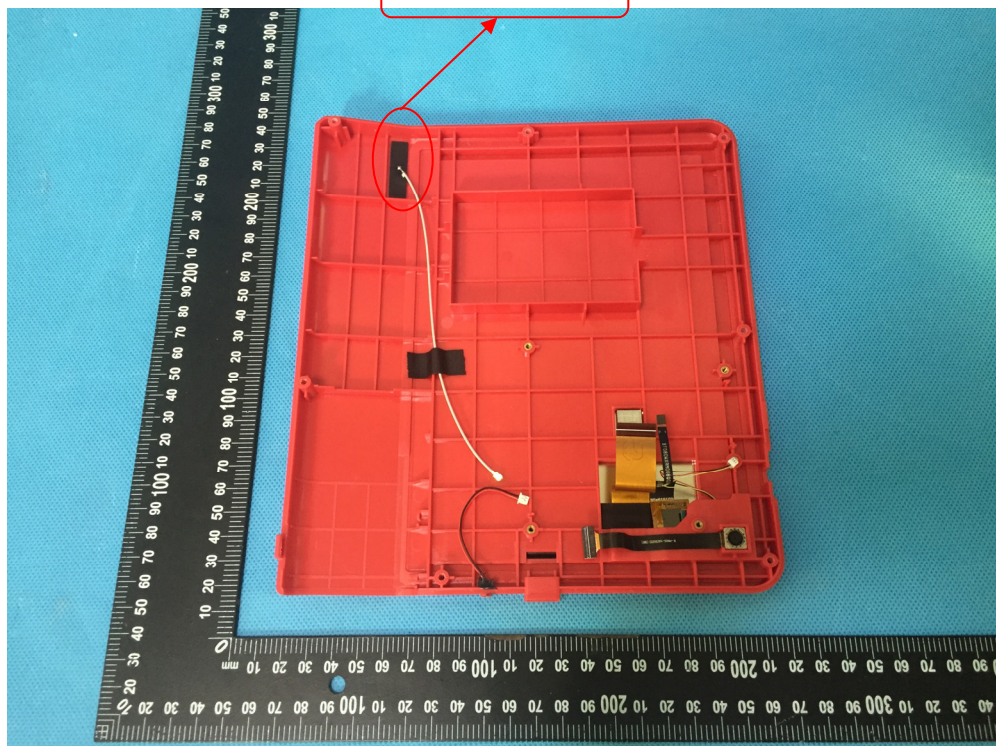

Appendix-X-431 PRO V4.0-Photos

EUT – Internal View Model X-431 PRO V4.0 FCC ID: XUJPROV4

Appendix-X-431 PRO V4.0-Photos

Appendix-X-431 PRO V4.0-Photos

Appendix-X-431 PRO V4.0-Photos

BT/WIFI ANT.

Appendix-X-431 PRO V4.0-Photos