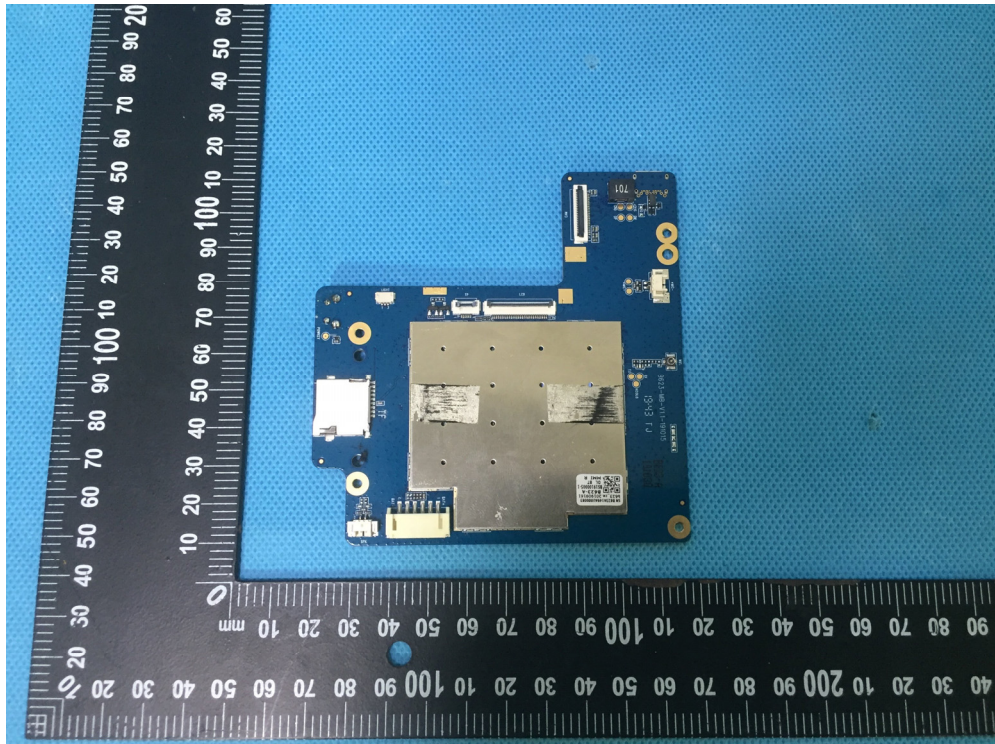

Appendix-X-431 PRO V4.0-Photos

EUT – Internal View Model X-431 PRO V4.0 FCC ID: XUJPROV4

Appendix-X-431 PRO V4.0-Photos

Appendix-X-431 PRO V4.0-Photos

Appendix-X-431 PRO V4.0-Photos

BT/WIFI ANT.

Appendix-X-431 PRO V4.0-Photos

====End=====