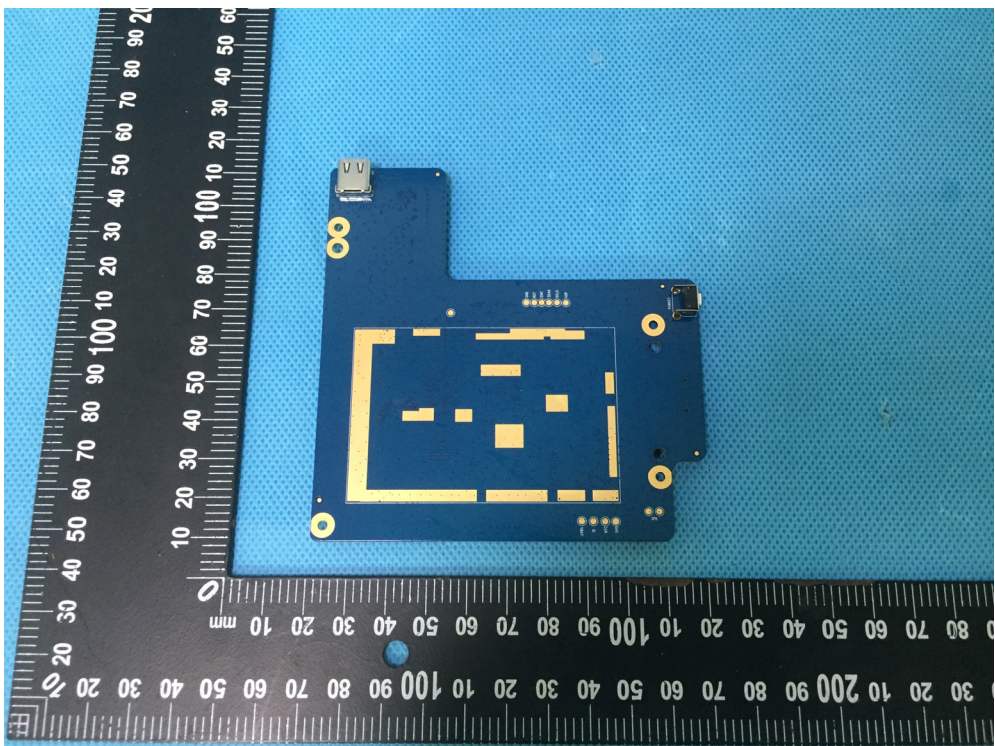

Appendix-X-431 PRO V4.0-Photos

EUT – Internal View Model X-431 PRO V4.0 FCC ID: XUJPROV4

Appendix-X-431 PRO V4.0-Photos

Appendix-X-431 PRO V4.0-Photos

Appendix-X-431 PRO V4.0-Photos

BT/WIFI ANT.

Appendix-X-431 PRO V4.0-Photos

====End=====