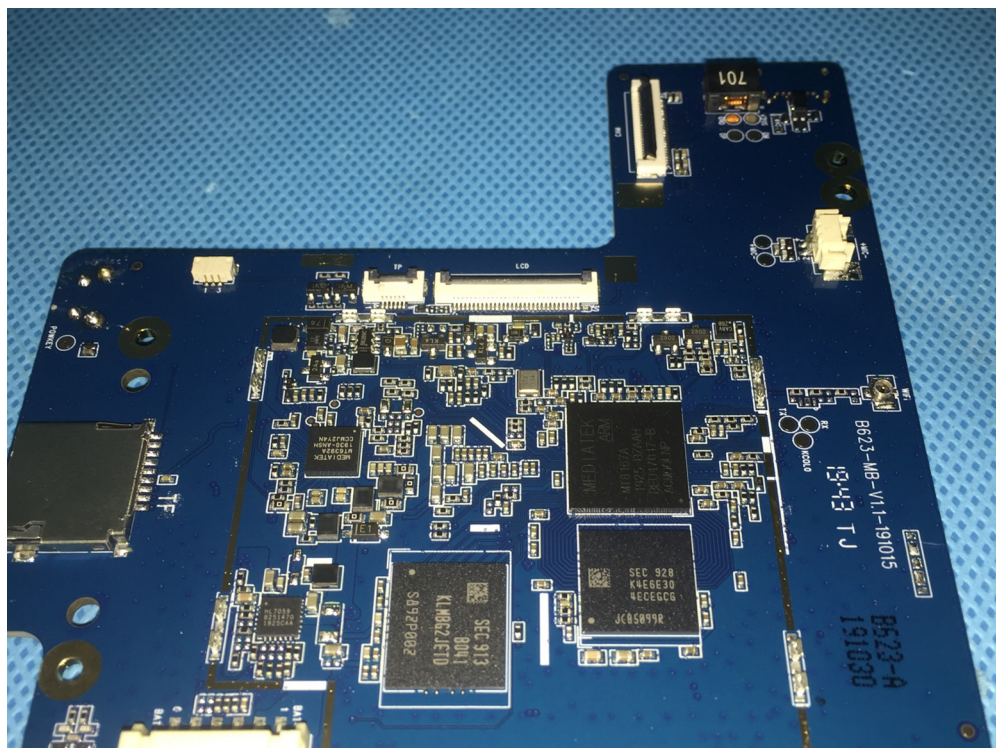

Appendix-X-431 PRO V4.0-Photos

EUT – Internal View Model X-431 PRO V4.0 FCC ID: XUJPROV4

Appendix-X-431 PRO V4.0-Photos

Appendix-X-431 PRO V4.0-Photos

Appendix-X-431 PRO V4.0-Photos

BT/WIFI ANT.

Appendix-X-431 PRO V4.0-Photos

====End=====