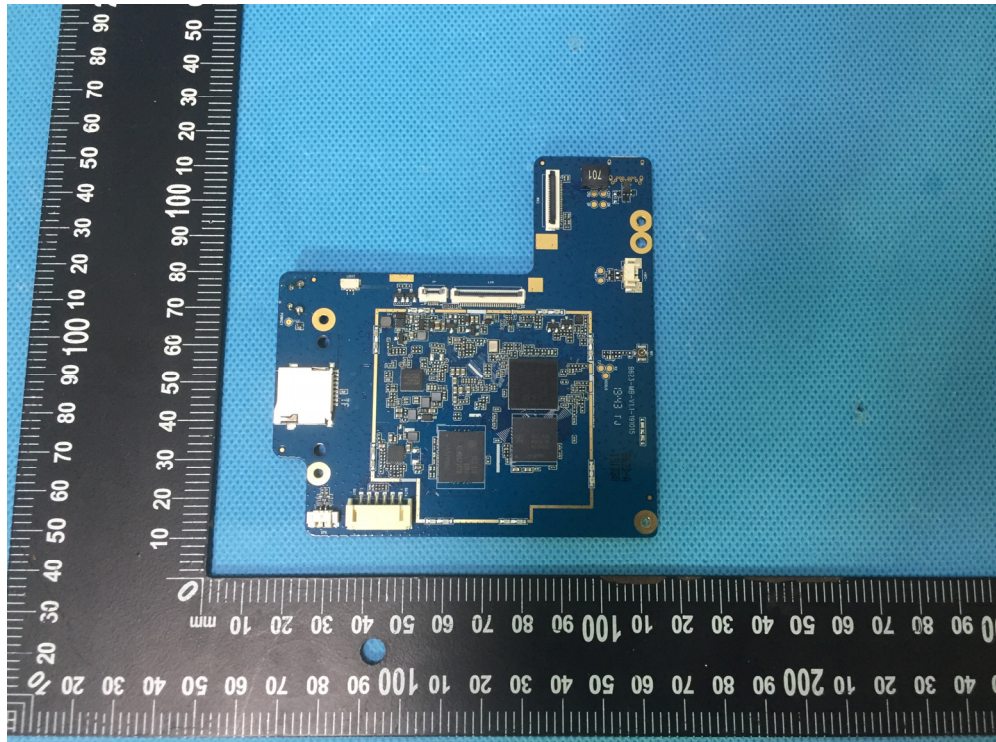

Appendix-X-431 PRO V4.0-Photos

EUT – Internal View Model X-431 PRO V4.0 FCC ID: XUJPROV4

Appendix-X-431 PRO V4.0-Photos

Appendix-X-431 PRO V4.0-Photos

Appendix-X-431 PRO V4.0-Photos

BT/WIFI ANT.

Appendix-X-431 PRO V4.0-Photos

====End=====