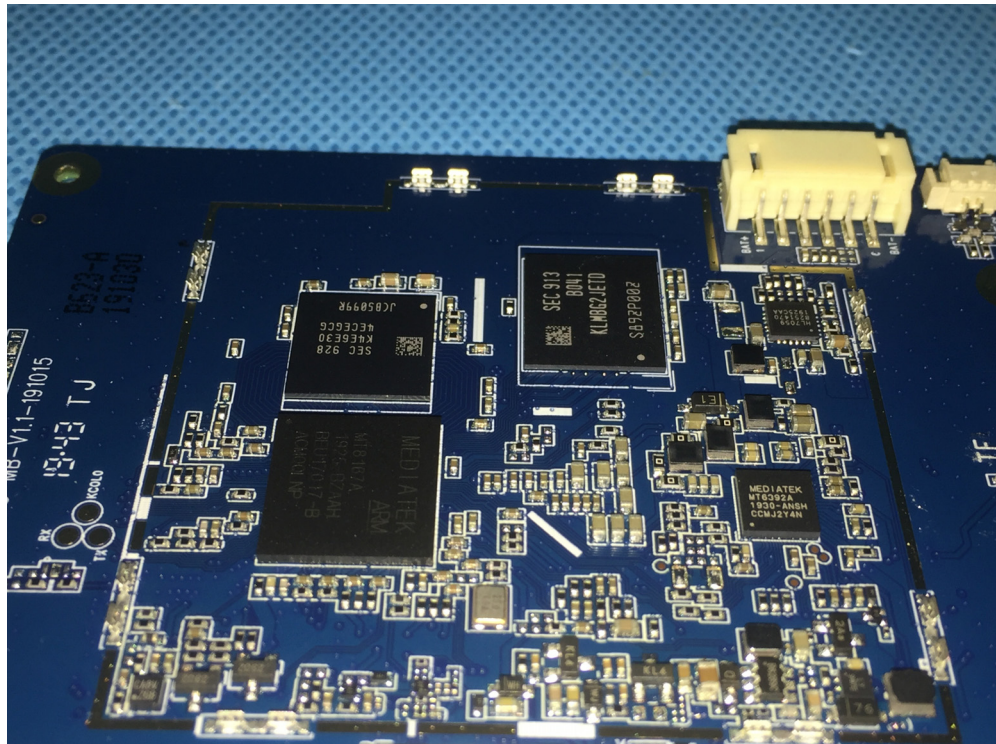

Appendix-X-431 PRO V4.0-Photos

EUT – Internal View Model X-431 PRO V4.0 FCC ID: XUJPROV4

Appendix-X-431 PRO V4.0-Photos

Appendix-X-431 PRO V4.0-Photos

Appendix-X-431 PRO V4.0-Photos

BT/WIFI ANT.

Appendix-X-431 PRO V4.0-Photos

====End=====