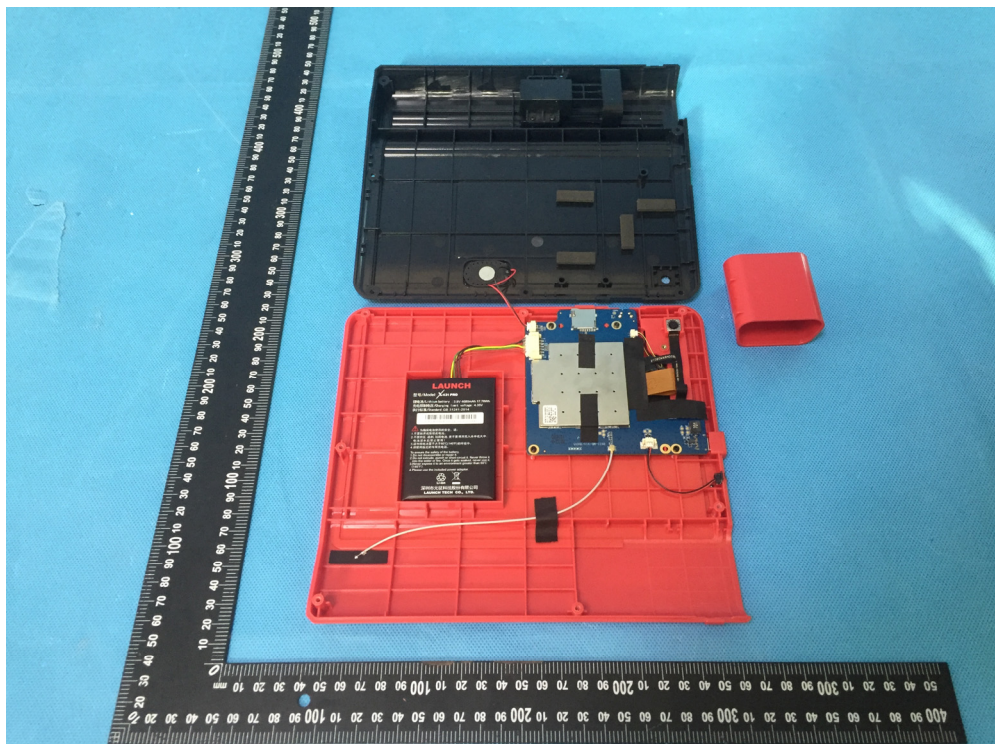

Appendix-X-431 PRO V4.0-Photos

EUT – Internal View Model X-431 PRO V4.0 FCC ID: XUJPROV4

Appendix-X-431 PRO V4.0-Photos

Appendix-X-431 PRO V4.0-Photos

Appendix-X-431 PRO V4.0-Photos

BT/WIFI ANT.

Appendix-X-431 PRO V4.0-Photos