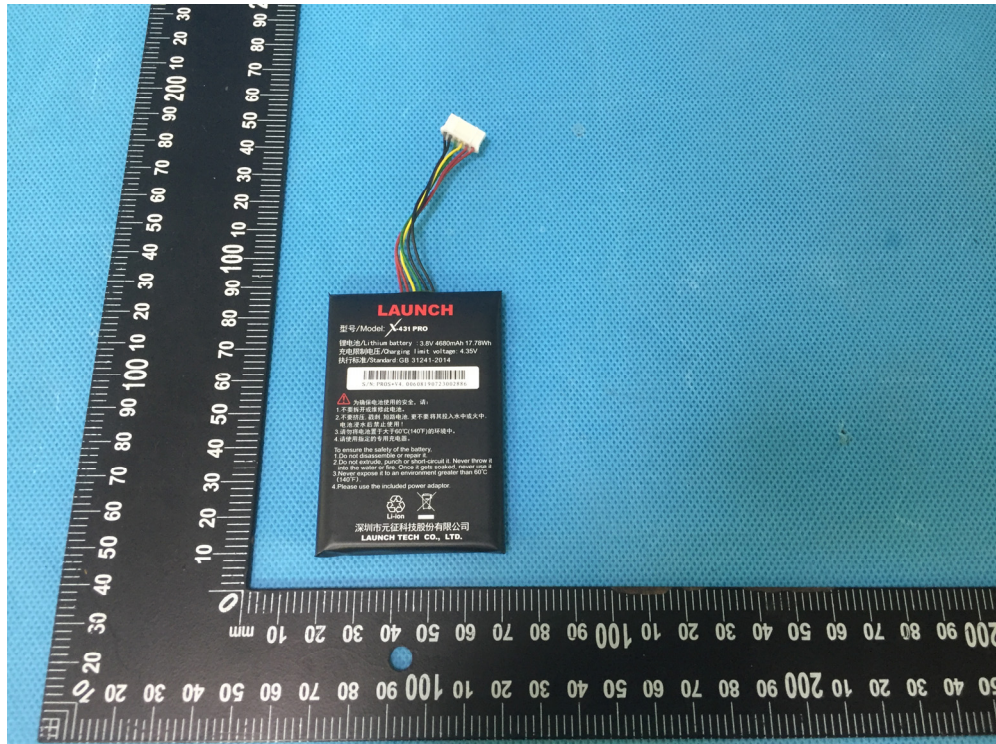

Appendix-X-431 PRO V4.0-Photos

EUT – Internal View Model X-431 PRO V4.0 FCC ID: XUJPROV4

Appendix-X-431 PRO V4.0-Photos

Appendix-X-431 PRO V4.0-Photos

Appendix-X-431 PRO V4.0-Photos

BT/WIFI ANT.

Appendix-X-431 PRO V4.0-Photos