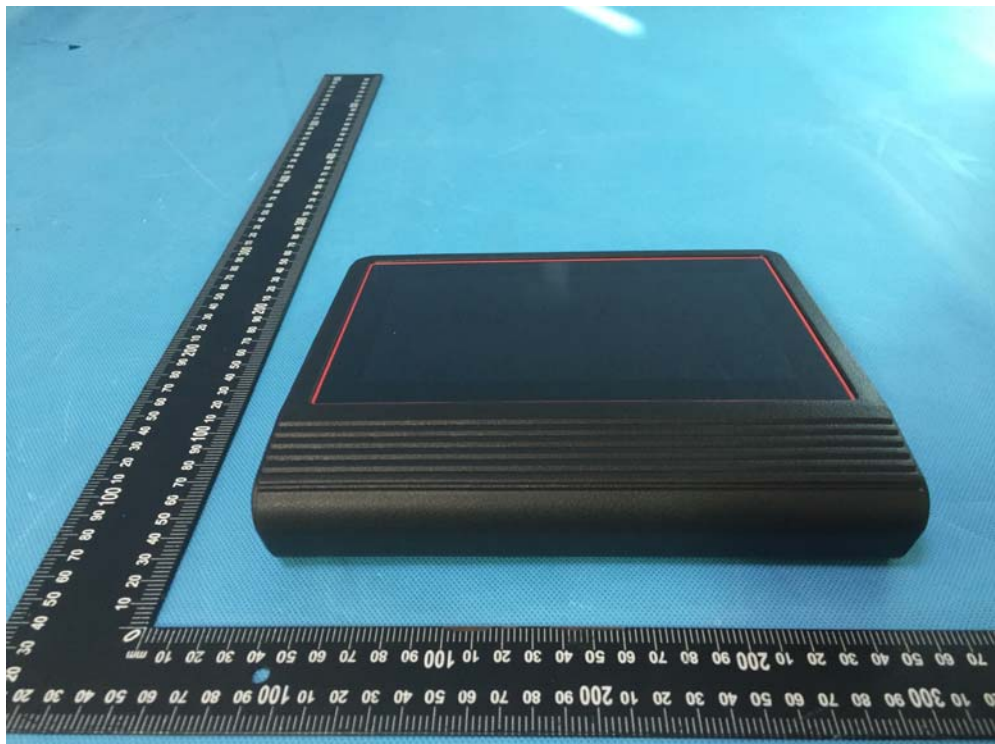

Appendix-X-431 PRO V4.0-Photos

EUT – External View Model X-431 PRO V4.0 FCC ID: XUJPROV4

Appendix-X-431 PRO V4.0-Photos

---

Appendix-X-431 PRO V4.0-Photos

---