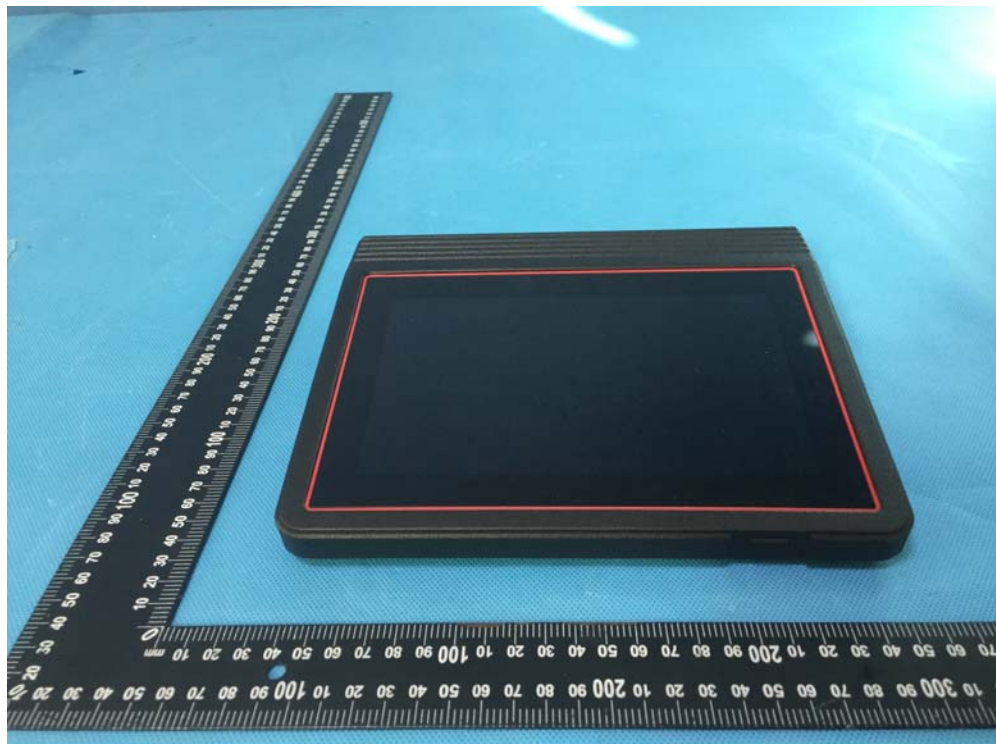

Appendix-X-431 PRO V4.0-Photos

EUT – External View Model X-431 PRO V4.0 FCC ID: XUJPROV4

Appendix-X-431 PRO V4.0-Photos

---

Appendix-X-431 PRO V4.0-Photos

---