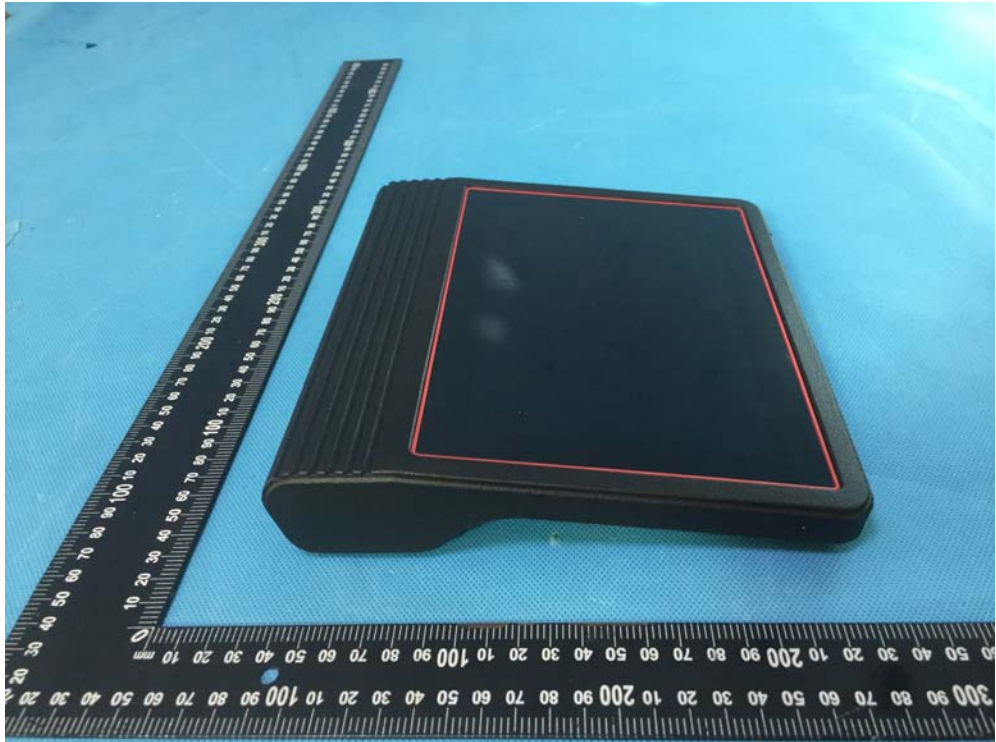

Appendix-X-431 PRO V4.0-Photos

EUT – External View Model X-431 PRO V4.0 FCC ID: XUJPROV4

Appendix-X-431 PRO V4.0-Photos

---

Appendix-X-431 PRO V4.0-Photos

---