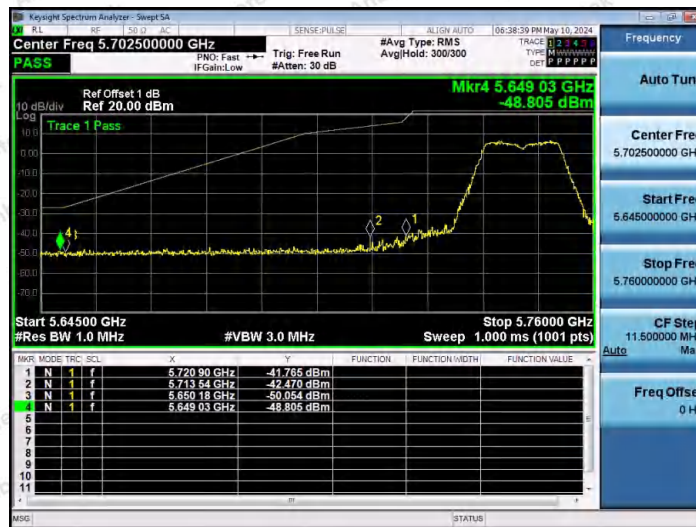

Test Graphs B4

11A-Ant1-5745-PASS