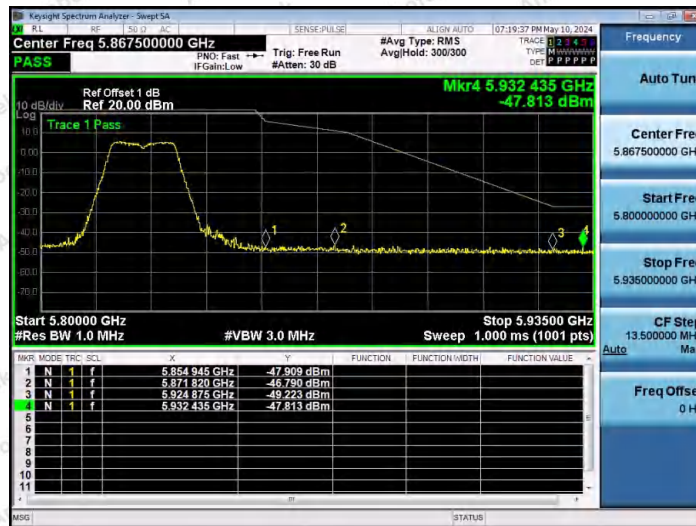

11A-Ant1-5825-PASS