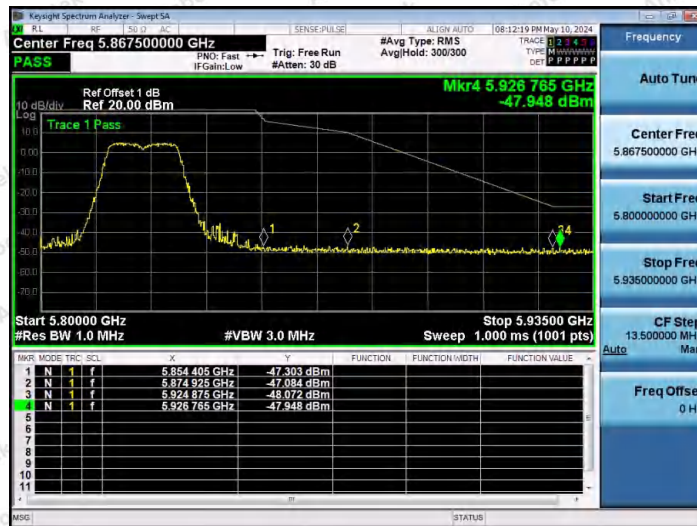

11AC20SISO-Ant1-5825-PASS