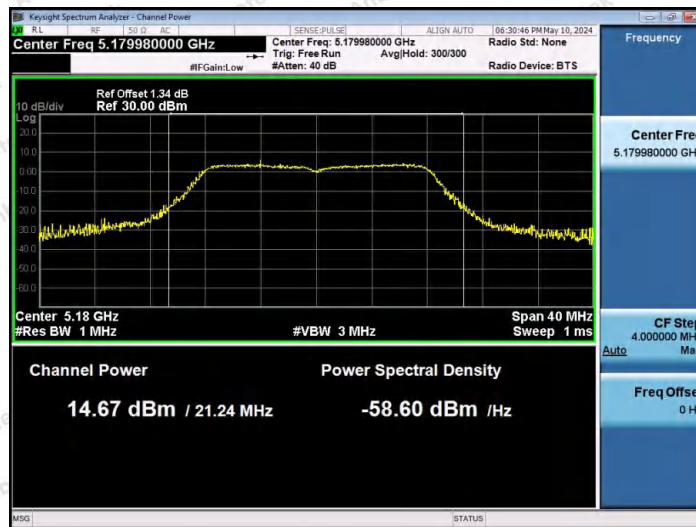

Test Graphs Channel Power

11A-Ant1-5180-PASS

11A-Ant1-5200-PASS

11A-Ant1-5240-PASS

Shenzhen Anbotek Compliance Laboratory Limited

Address: 1/F., Building D, Sogood Science and Technology Park, Sanwei Community, Hangcheng Street, Bao'an District, Shenzhen, Guangdong, China.
Tel: (86) 0755-26066440 Fax: (86) 0755-26014772 Email: service@anbotek.com