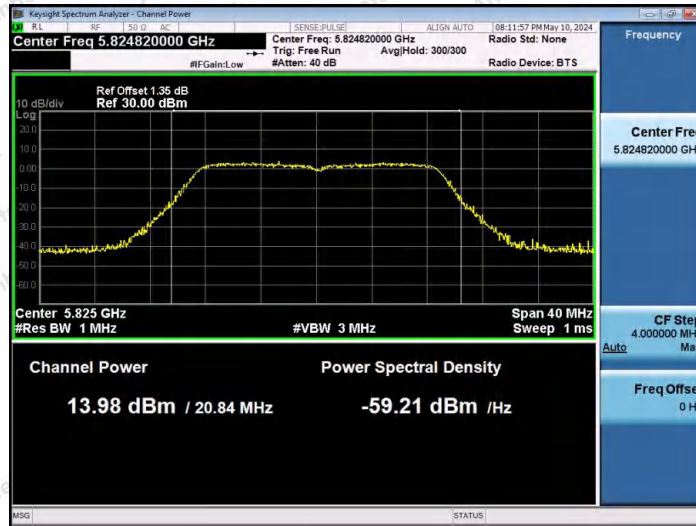

11AC20SISO-Ant1-5825-PASS