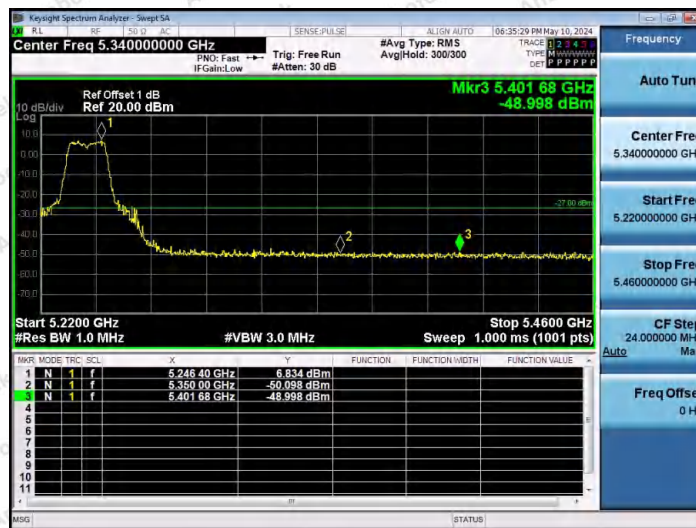

11A-Ant1-5240-PASS