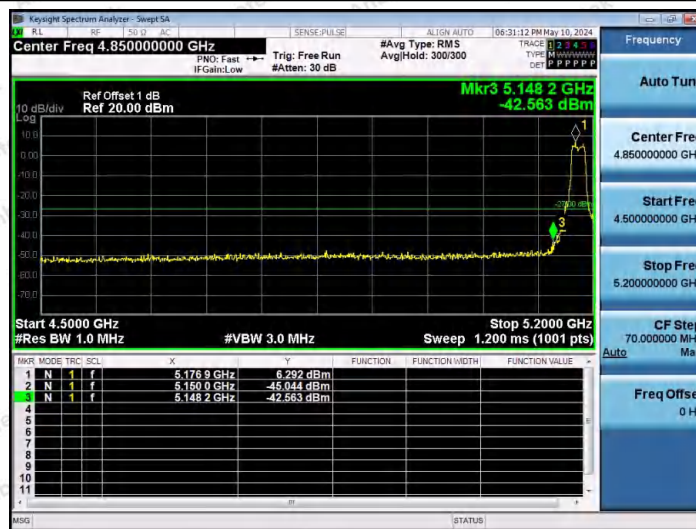

Test Graphs B1

11A-Ant1-5180-PASS