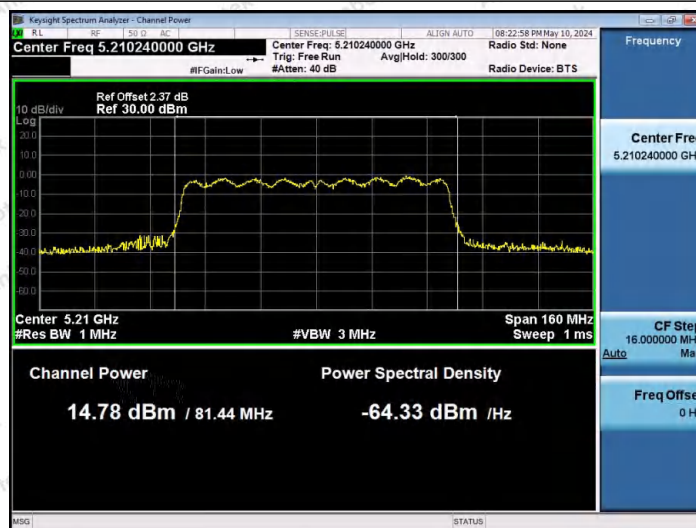

11AC80SISO-Ant1-5210-PASS

Shenzhen Anbotek Compliance Laboratory Limited

Address: 1/F., Building D, Sogood Science and Technology Park, Sanwei Community, Hangcheng Street, Bao'an District, Shenzhen, Guangdong, China.
Tel: (86) 0755-26066440 Fax: (86) 0755-26014772 Email: service@anbotek.com

Hotline
400-003-0500
www.anbotek.com.cn