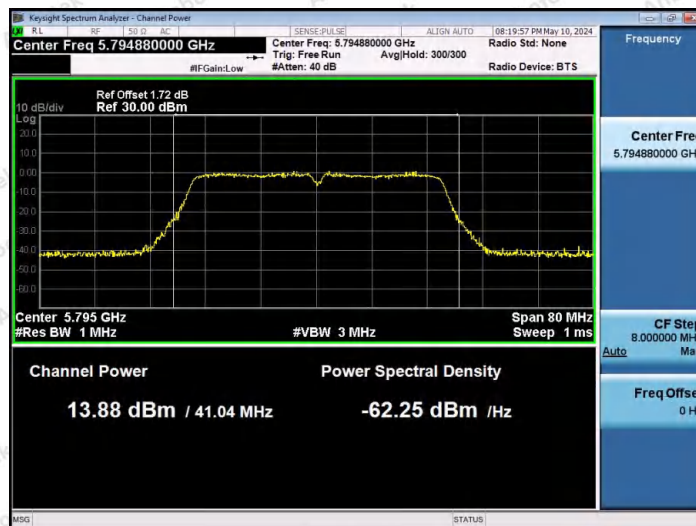

11AC40SISO-Ant1-5795-PASS