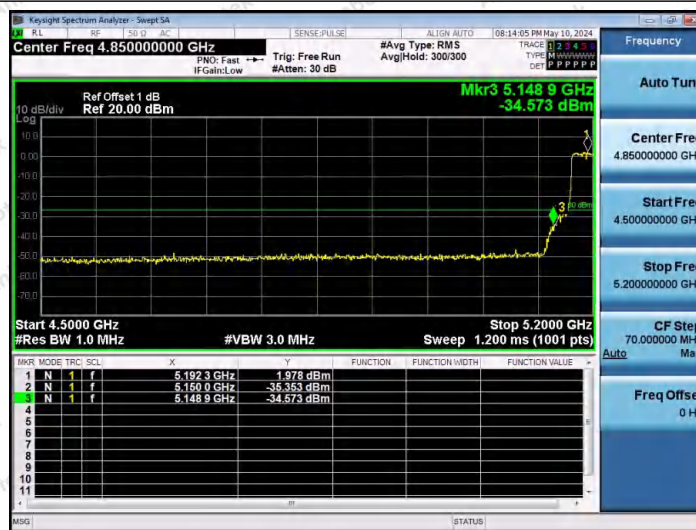

Hotline 400-003-0500
 www.anbotek.com.cn

11AC20SISO-Ant1-5180-PASS

11AC20SISO-Ant1-5240-PASS

11AC40SISO-Ant1-5190-PASS

Shenzhen Anbotek Compliance Laboratory Limited

Address: 1/F., Building D, Sogood Science and Technology Park, Sanwei Community, Hangcheng Street, Bao'an District, Shenzhen, Guangdong, China.
 Tel: (86) 0755-26066440 Fax: (86) 0755-26014772 Email: service@anbotek.com