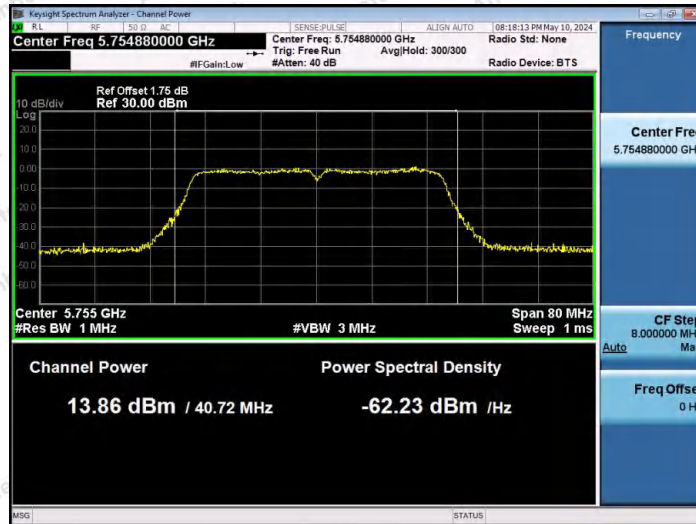

11AC40SISO-Ant1-5755-PASS