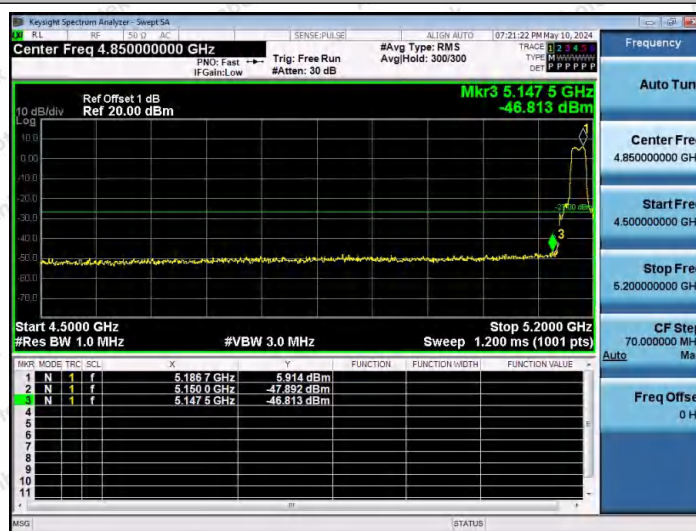

Hotline
400-003-0500
www.anbotek.com.cn

Test Graphs B1

11A-Ant1-5180-PASS

11A-Ant1-5240-PASS

11N20SISO-Ant1-5180-PASS

Shenzhen Anbotek Compliance Laboratory Limited

Address: 1/F., Building D, Sogood Science and Technology Park, Sanwei Community, Hangcheng Street, Bao'an District, Shenzhen, Guangdong, China.
Tel: (86) 0755-26066440 Fax: (86) 0755-26014772 Email: service@anbotek.com