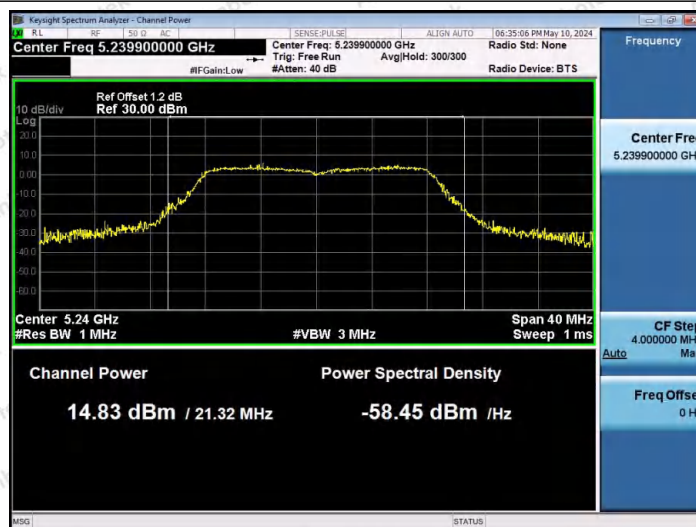

Test Graphs Channel Power

11A-Ant1-5180-PASS

11A-Ant1-5200-PASS

11A-Ant1-5240-PASS

Shenzhen Anbotek Compliance Laboratory Limited

Address: 1/F., Building D, Sogood Science and Technology Park, Sanwei Community, Hangcheng Street, Bao'an District, Shenzhen, Guangdong, China.
Tel: (86) 0755-26066440 Fax: (86) 0755-26014772 Email: service@anbotek.com