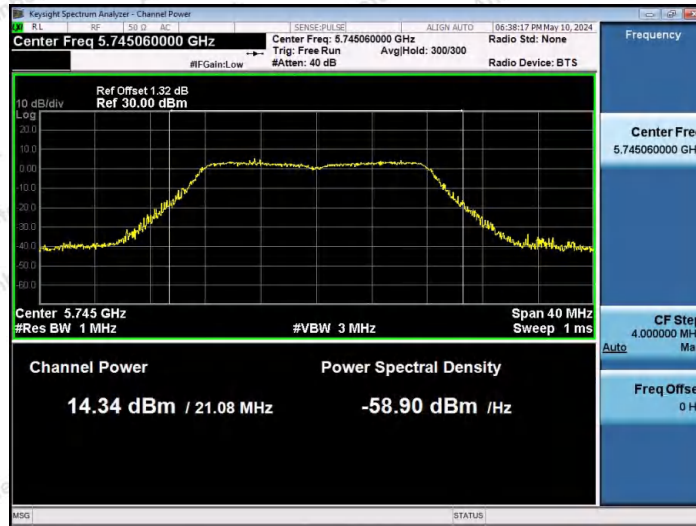

11A-Ant1-5745-PASS