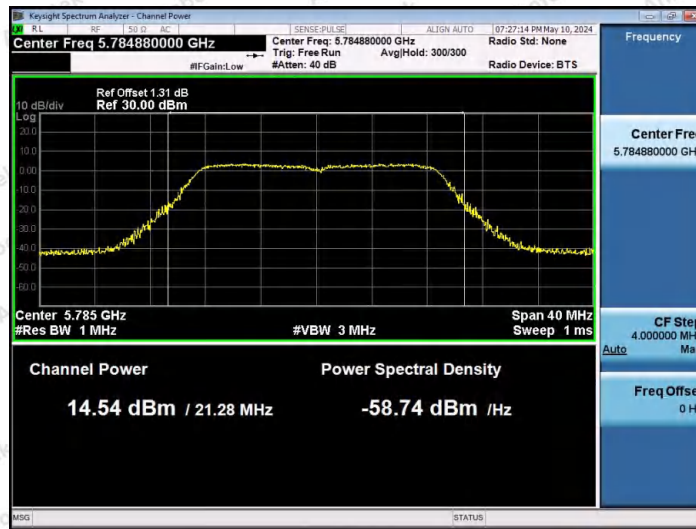

11N20SISO-Ant1-5785-PASS