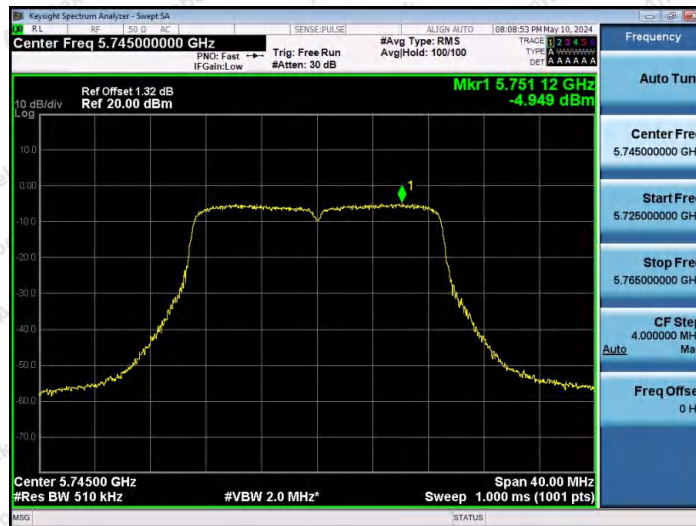

11AC20SISO-Ant1-5745-PASS