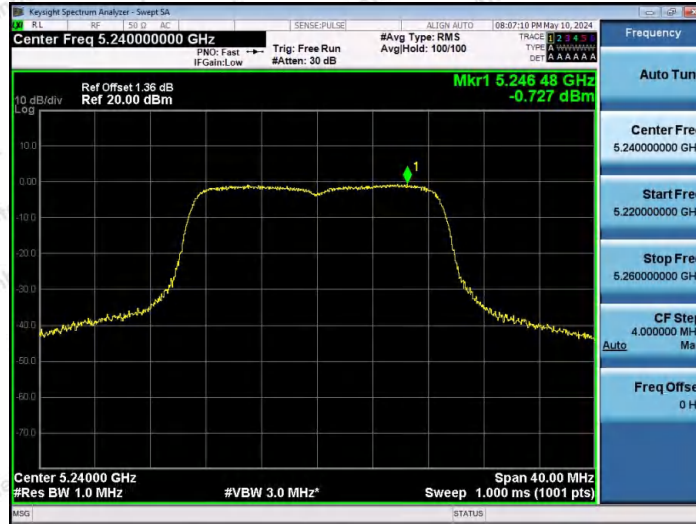

11AC20SISO-Ant1-5240-PASS