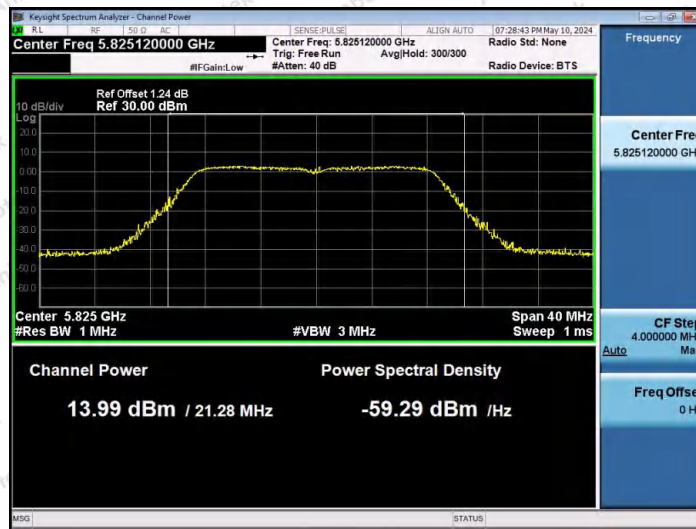

Hotline
400-003-0500
www.anbotek.com.cn

11N20SISO-Ant1-5745-PASS

11N20SISO-Ant1-5785-PASS

11N20SISO-Ant1-5825-PASS

Shenzhen Anbotek Compliance Laboratory Limited

Address: 1/F., Building D, Sogood Science and Technology Park, Sanwei Community, Hangcheng Street, Bao'an District, Shenzhen, Guangdong, China.
 Tel: (86) 0755-26066440 Fax: (86) 0755-26014772 Email: service@anbotek.com