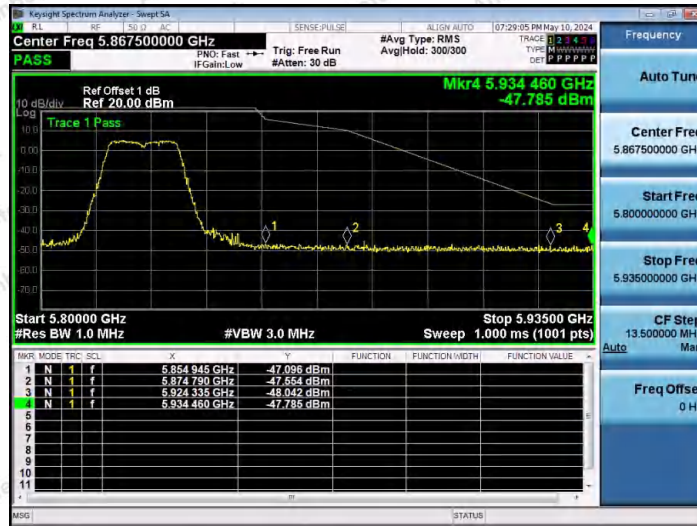

11N20SISO-Ant1-5825-PASS