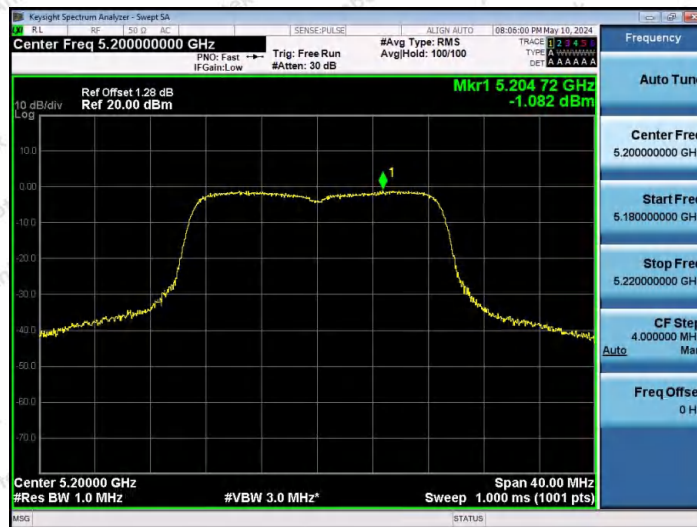

Hotline: 400-003-0500
 www.anbotek.com.cn

11N40SISO-Ant1-5795-PASS

11AC20SISO-Ant1-5180-PASS

11AC20SISO-Ant1-5200-PASS

Shenzhen Anbotek Compliance Laboratory Limited

Address: 1/F., Building D, Sogood Science and Technology Park, Sanwei Community, Hangcheng Street, Bao'an District, Shenzhen, Guangdong, China.
Tel: (86) 0755-26066440 Fax: (86) 0755-26014772 Email: service@anbotek.com