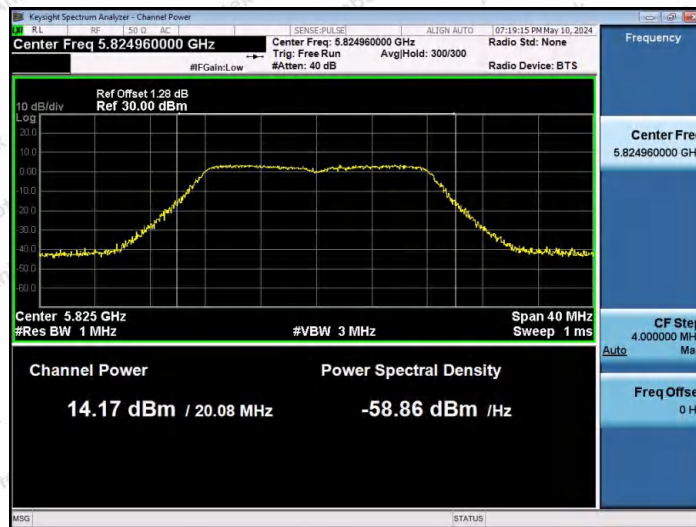

11A-Ant1-5825-PASS

Shenzhen Anbotek Compliance Laboratory Limited

Address: 1/F., Building D, Sogood Science and Technology Park, Sanwei Community, Hangcheng Street, Bao'an District, Shenzhen, Guangdong, China.
Tel: (86) 0755-26066440 Fax: (86) 0755-26014772 Email: service@anbotek.com

Hotline
400-003-0500
www.anbotek.com.cn