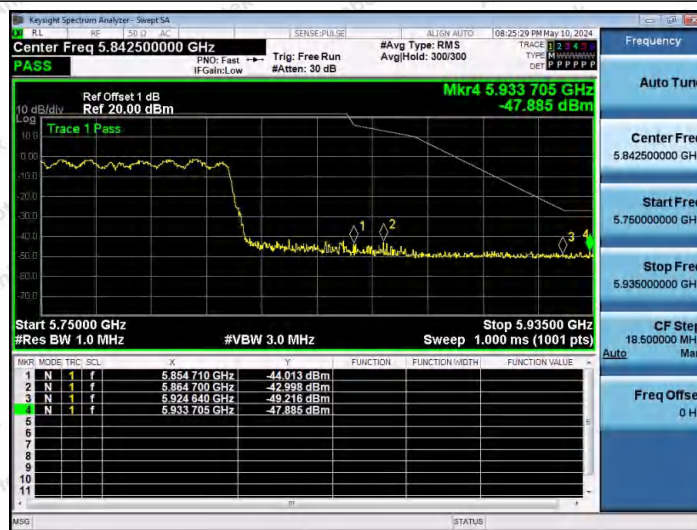

Hotline 400-003-0500
 www.anbotek.com.cn

11AC40SISO-Ant1-5795-PASS

11AC80SISO-Ant1-5775-PASS

11AC80SISO-Ant1-5775-PASS

---End---

Shenzhen Anbotek Compliance Laboratory Limited

Address: 1/F., Building D, Sogood Science and Technology Park, Sanwei Community, Hangcheng Street, Bao'an District, Shenzhen, Guangdong, China.
 Tel: (86) 0755-26066440 Fax: (86) 0755-26014772 Email: service@anbotek.com