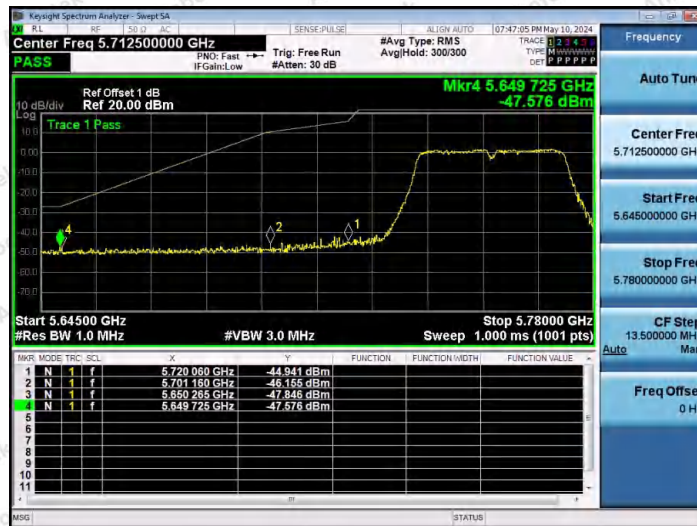

11N40SISO-Ant1-5755-PASS