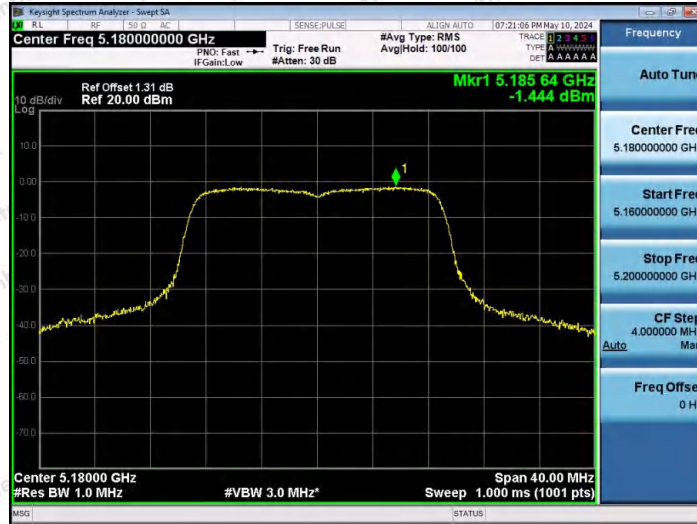

11N20SISO-Ant1-5180-PASS