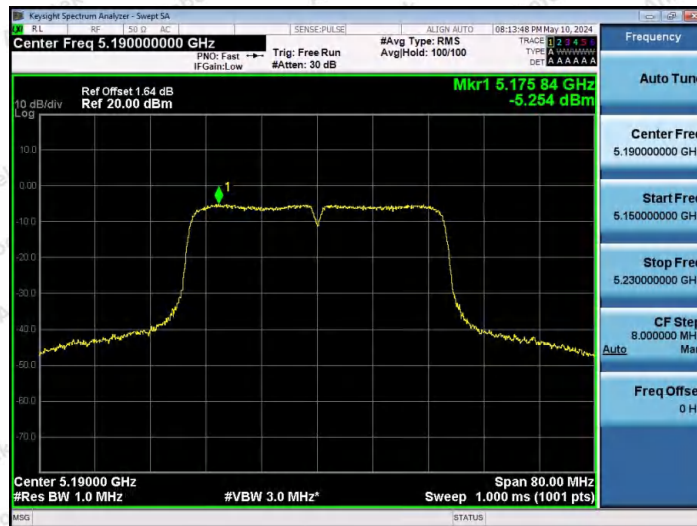

11AC40SISO-Ant1-5190-PASS