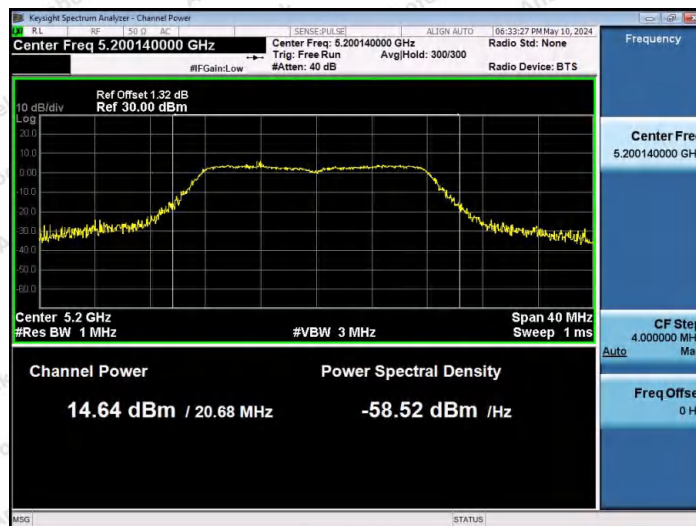

Test Graphs Channel Power

11A-Ant1-5180-PASS

11A-Ant1-5200-PASS

11A-Ant1-5240-PASS

Shenzhen Anbotek Compliance Laboratory Limited

Address: 1/F., Building D, Sogood Science and Technology Park, Sanwei Community, Hangcheng Street, Bao'an District, Shenzhen, Guangdong, China.
Tel: (86) 0755-26066440 Fax: (86) 0755-26014772 Email: service@anbotek.com