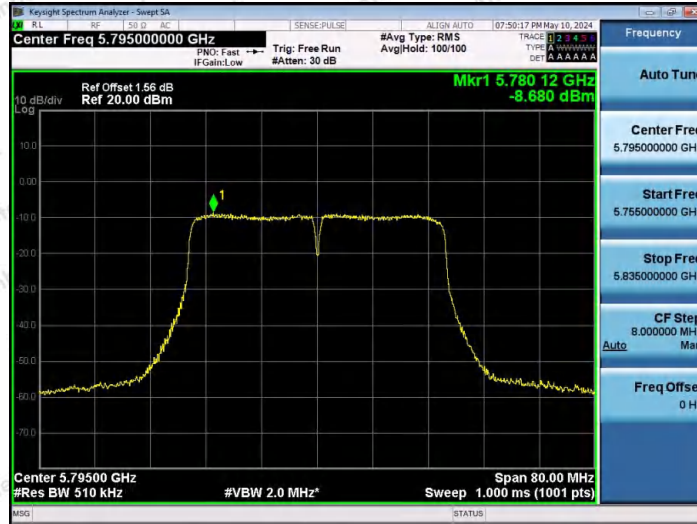

11N40SISO-Ant1-5795-PASS