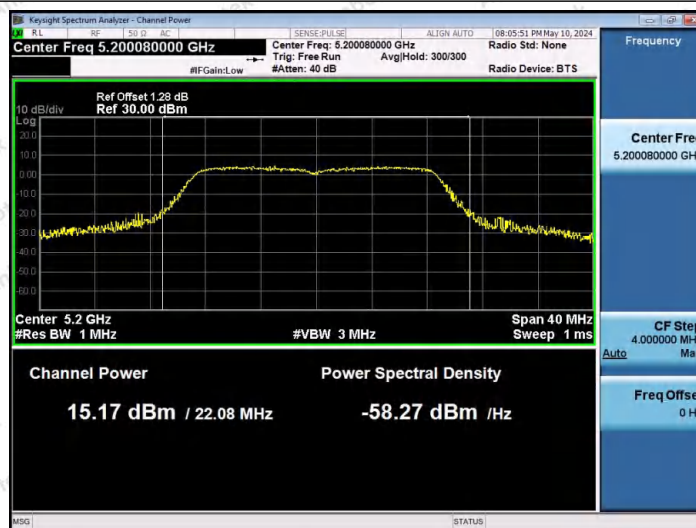

Hotline
400-003-0500
www.anbotek.com.cn

11N40SISO-Ant1-5795-PASS

11A20SISO-Ant1-5180-PASS

11A20SISO-Ant1-5200-PASS

Shenzhen Anbotek Compliance Laboratory Limited

Address: 1/F., Building D, Sogood Science and Technology Park, Sanwei Community, Hangcheng Street, Bao'an District, Shenzhen, Guangdong, China.
 Tel: (86) 0755-26066440 Fax: (86) 0755-26014772 Email: service@anbotek.com