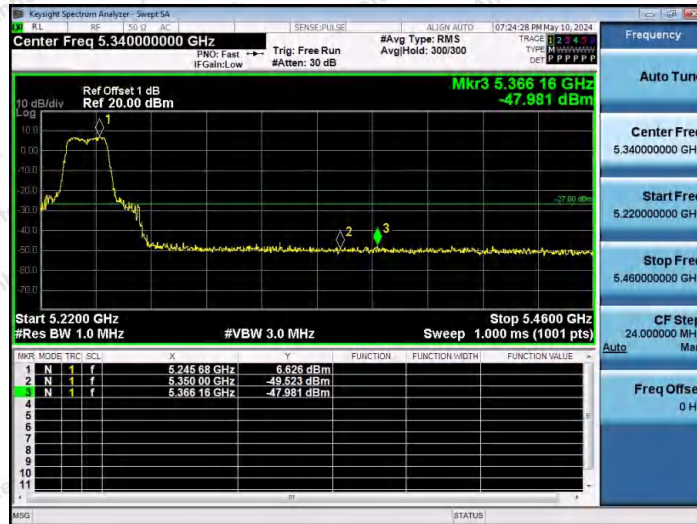

11N20SISO-Ant1-5240-PASS