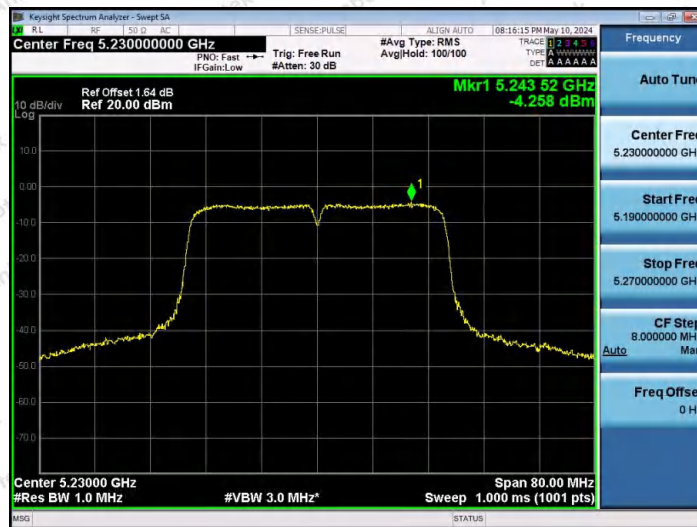

11AC40SISO-Ant1-5230-PASS

Shenzhen Anbotek Compliance Laboratory Limited

Address: 1/F., Building D, Sogood Science and Technology Park, Sanwei Community, Hangcheng Street, Bao'an District, Shenzhen, Guangdong, China.
Tel: (86) 0755-26066440 Fax: (86) 0755-26014772 Email: service@anbotek.com

Hotline 400-003-0500
www.anbotek.com.cn