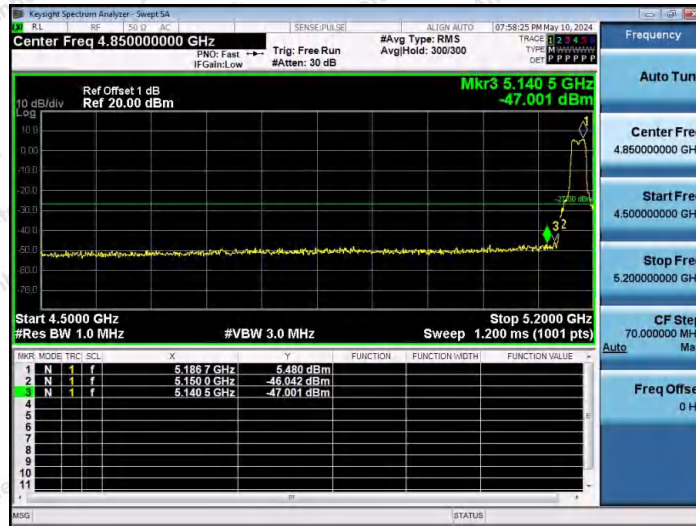

11AC20SISO-Ant1-5180-PASS