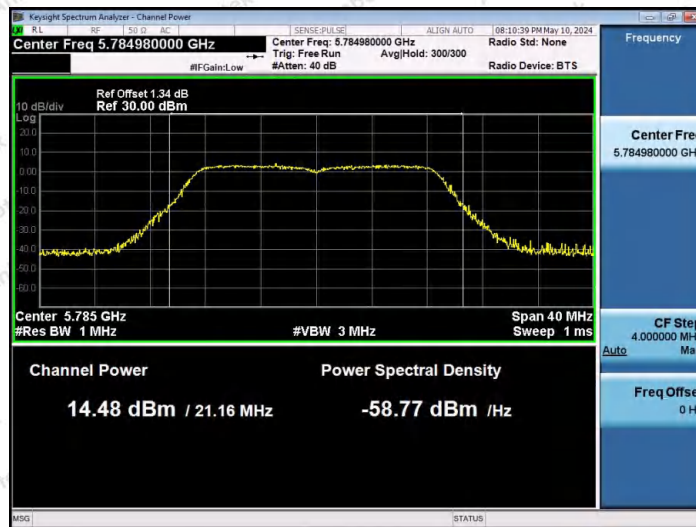

Hotline: 400-003-0500
 www.anbotek.com.cn

11AC20SISO-Ant1-5240-PASS

11AC20SISO-Ant1-5745-PASS

11AC20SISO-Ant1-5785-PASS

Shenzhen Anbotek Compliance Laboratory Limited

Address: 1/F., Building D, Sogood Science and Technology Park, Sanwei Community, Hangcheng Street, Bao'an District, Shenzhen, Guangdong, China.
Tel: (86) 0755-26066440 Fax: (86) 0755-26014772 Email: service@anbotek.com