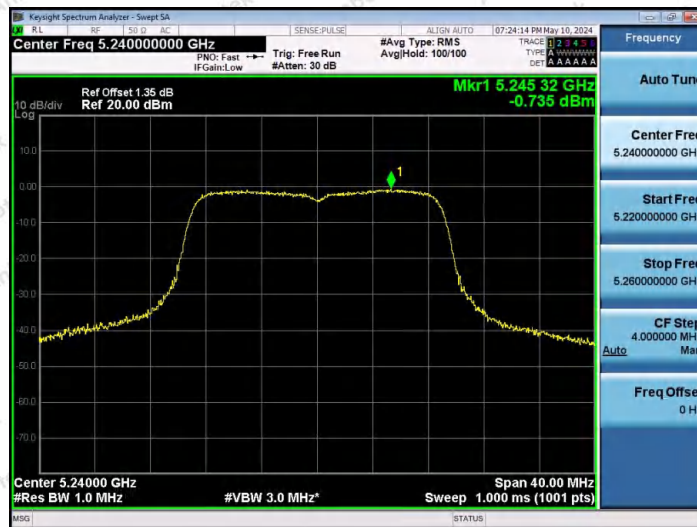

Hotline 400-003-0500
www.anbotek.com.cn

11N20SISO-Ant1-5180-PASS

11N20SISO-Ant1-5200-PASS

11N20SISO-Ant1-5240-PASS

Shenzhen Anbotek Compliance Laboratory Limited

Address: 1/F., Building D, Sogood Science and Technology Park, Sanwei Community, Hangcheng Street, Bao'an District, Shenzhen, Guangdong, China.
Tel: (86) 0755-26066440 Fax: (86) 0755-26014772 Email: service@anbotek.com