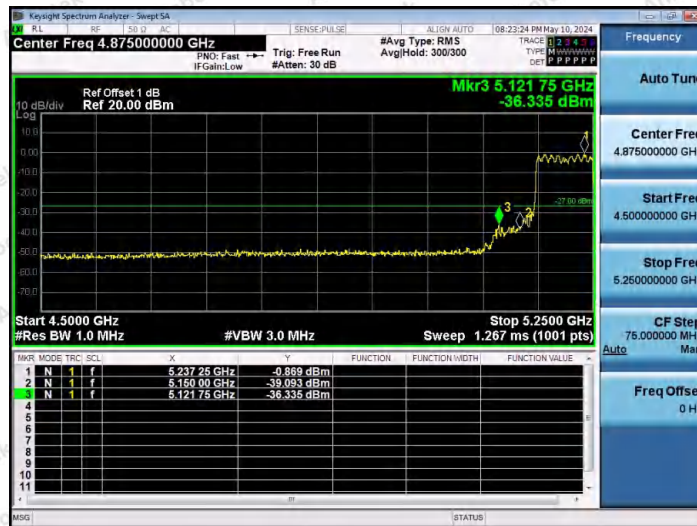

11AC80SISO-Ant1-5210-PASS