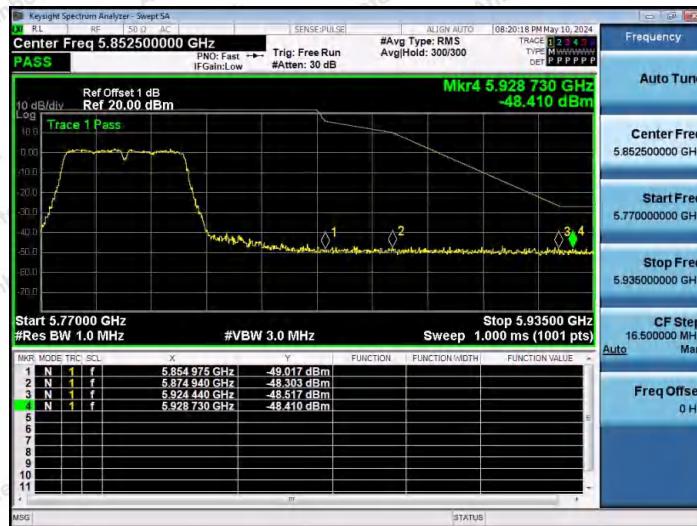

11AC40SISO-Ant1-5795-PASS