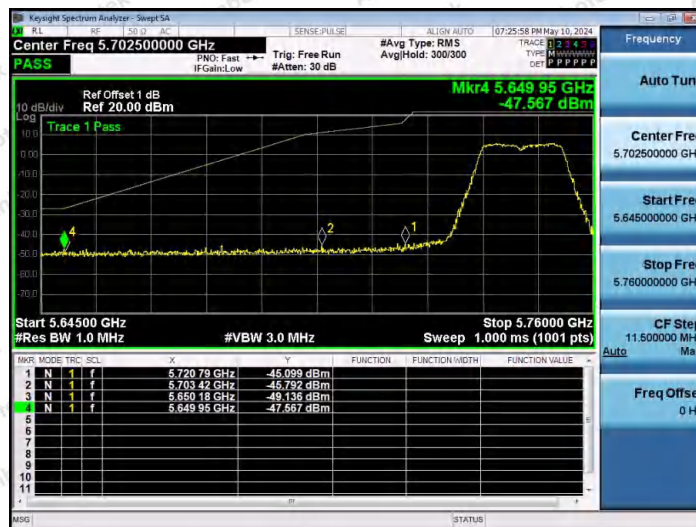

Hotline 400-003-0500
 www.anbotek.com.cn

Test Graphs B4

11A-Ant1-5745-PASS

11A-Ant1-5825-PASS

11N20SISO-Ant1-5745-PASS

Shenzhen Anbotek Compliance Laboratory Limited

Address: 1/F., Building D, Sogood Science and Technology Park, Sanwei Community, Hangcheng Street, Bao'an District, Shenzhen, Guangdong, China.
Tel: (86) 0755-26066440 Fax: (86) 0755-26014772 Email: service@anbotek.com