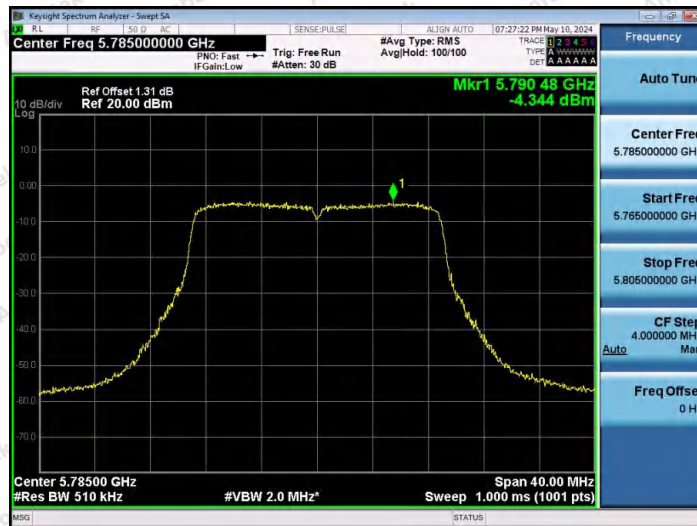

11N20SISO-Ant1-5785-PASS