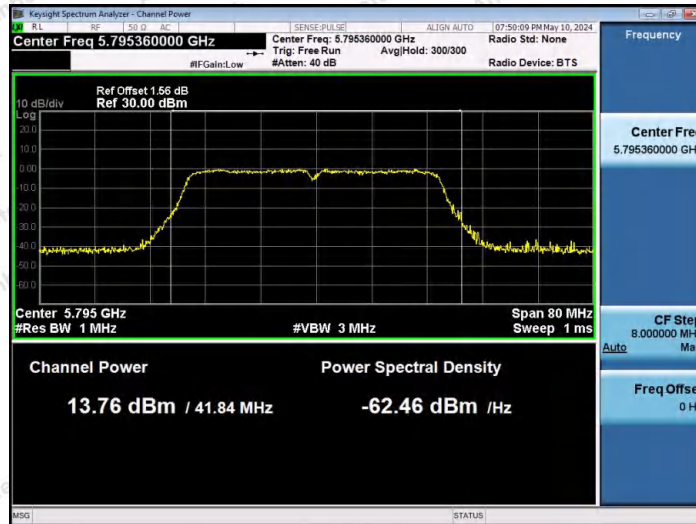

11N40SISO-Ant1-5795-PASS