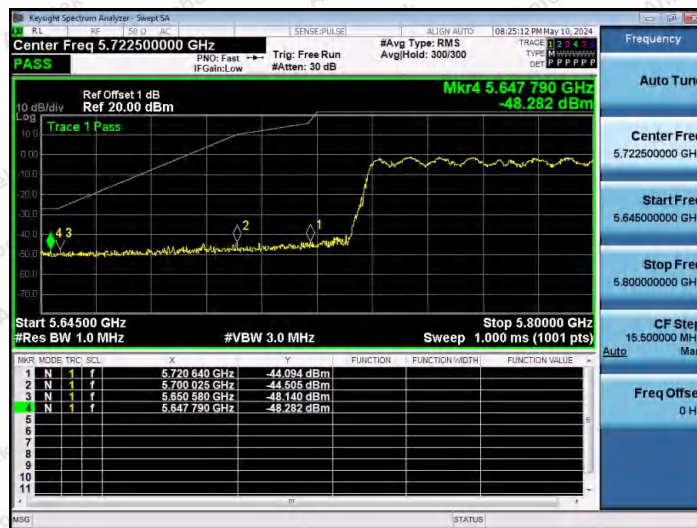

11AC80SISO-Ant1-5775-PASS