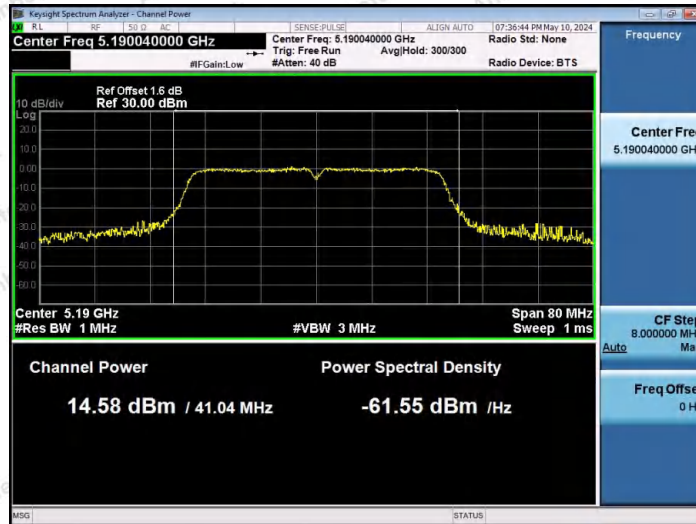

11N40SISO-Ant1-5190-PASS