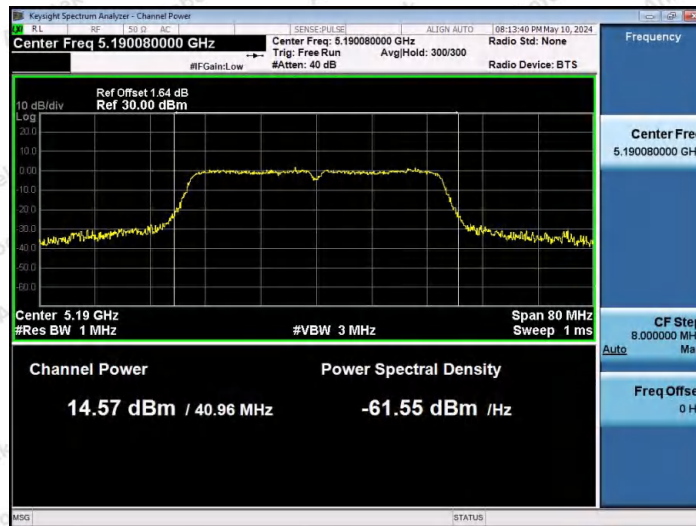

11AC40SISO-Ant1-5190-PASS