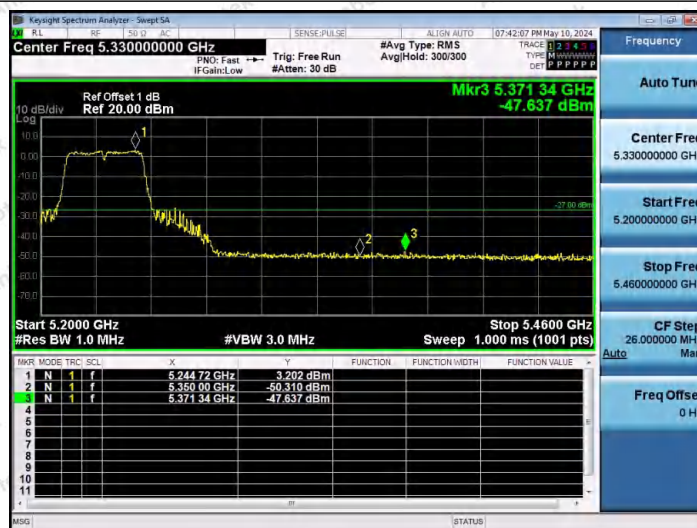

Hotline 400-003-0500
www.anbotek.com.cn

11N20SISO-Ant1-5240-PASS

11N40SISO-Ant1-5190-PASS

11N40SISO-Ant1-5230-PASS

Shenzhen Anbotek Compliance Laboratory Limited

Address: 1/F., Building D, Sogood Science and Technology Park, Sanwei Community, Hangcheng Street, Bao'an District, Shenzhen, Guangdong, China.
 Tel: (86) 0755-26066440 Fax: (86) 0755-26014772 Email: service@anbotek.com