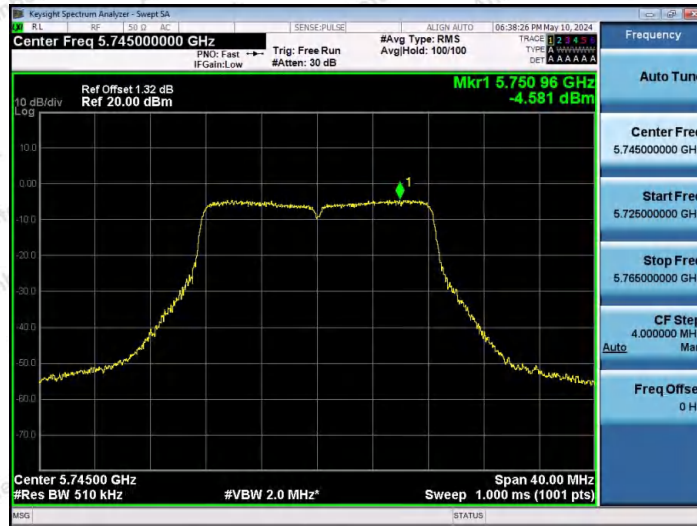

11A-Ant1-5745-PASS