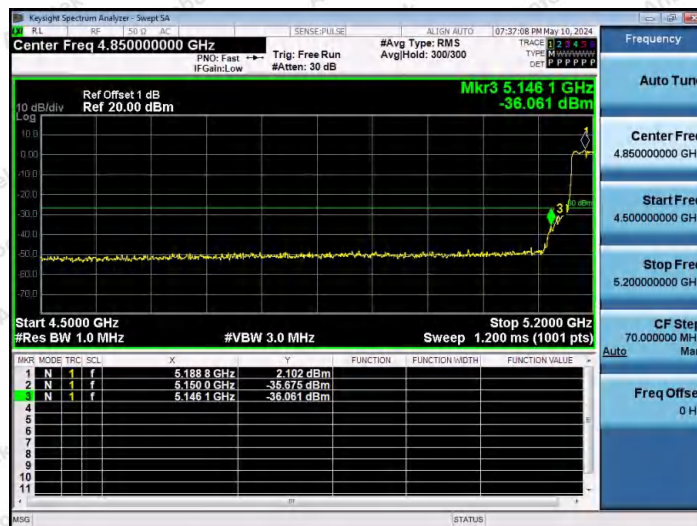

11N40SISO-Ant1-5190-PASS