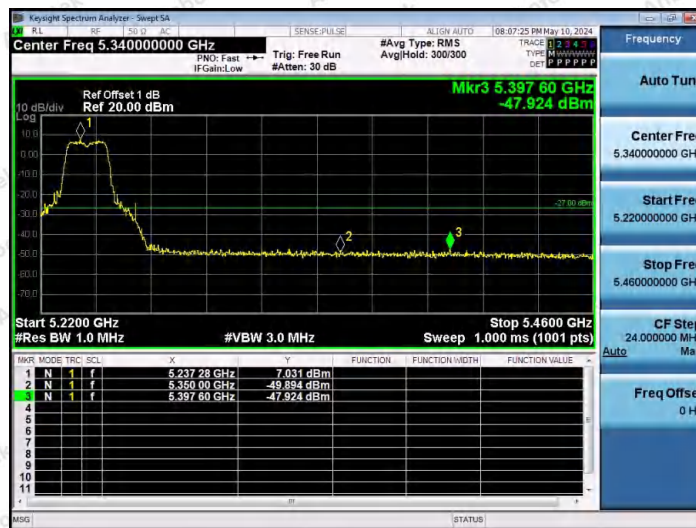

11AC20SISO-Ant1-5240-PASS