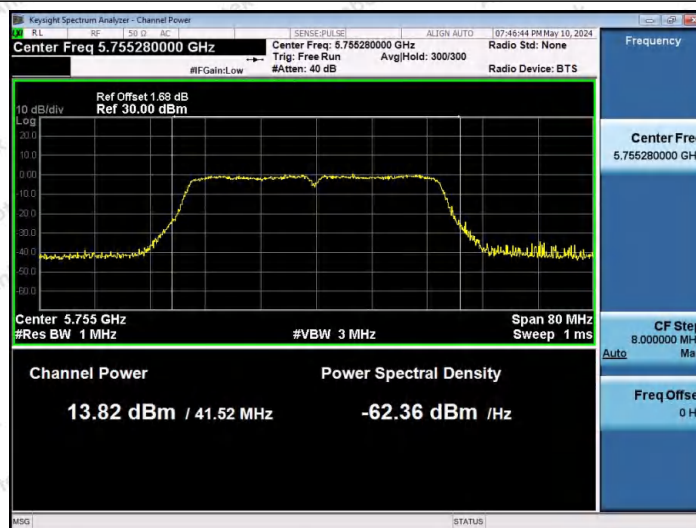

Hotline
 400-003-0500
www.anbotek.com.cn

11N40SISO-Ant1-5190-PASS

11N40SISO-Ant1-5230-PASS

11N40SISO-Ant1-5755-PASS

Shenzhen Anbotek Compliance Laboratory Limited

Address: 1/F., Building D, Sogood Science and Technology Park, Sanwei Community, Hangcheng Street, Bao'an District, Shenzhen, Guangdong, China.
Tel: (86) 0755-26066440 Fax: (86) 0755-26014772 Email: service@anbotek.com