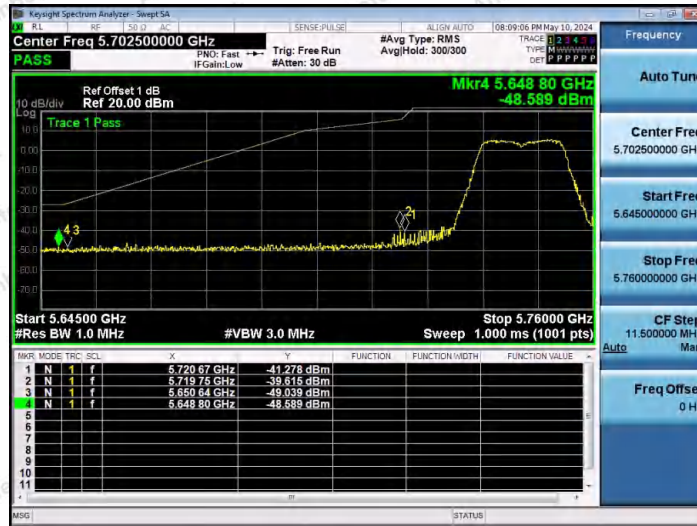

11AC20SISO-Ant1-5745-PASS