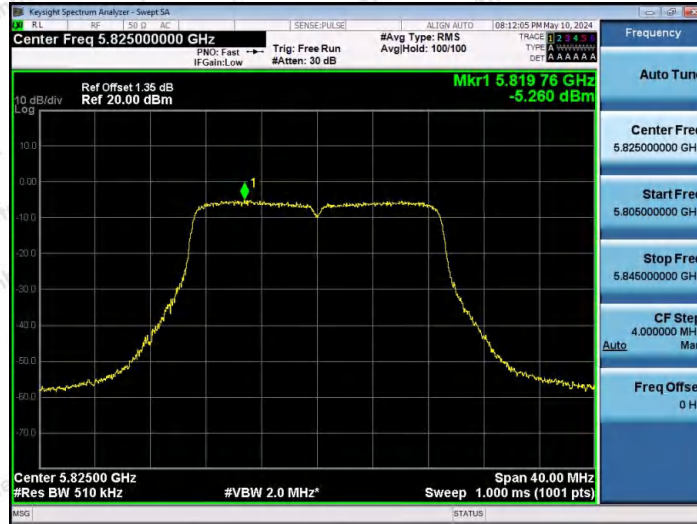

11AC20SISO-Ant1-5825-PASS