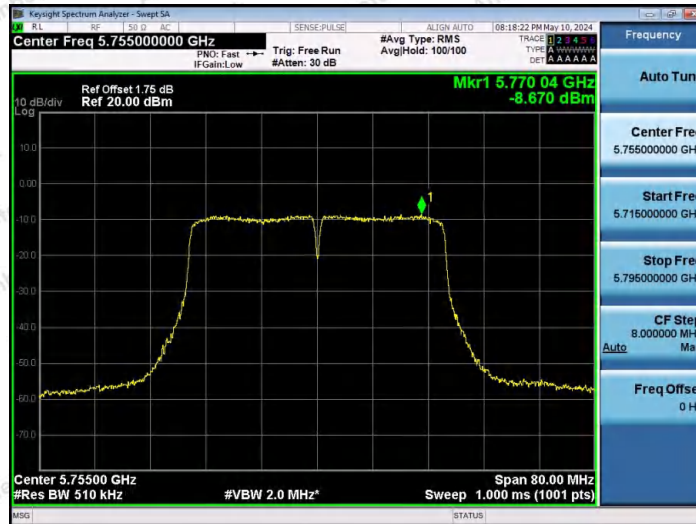

11AC40SISO-Ant1-5755-PASS