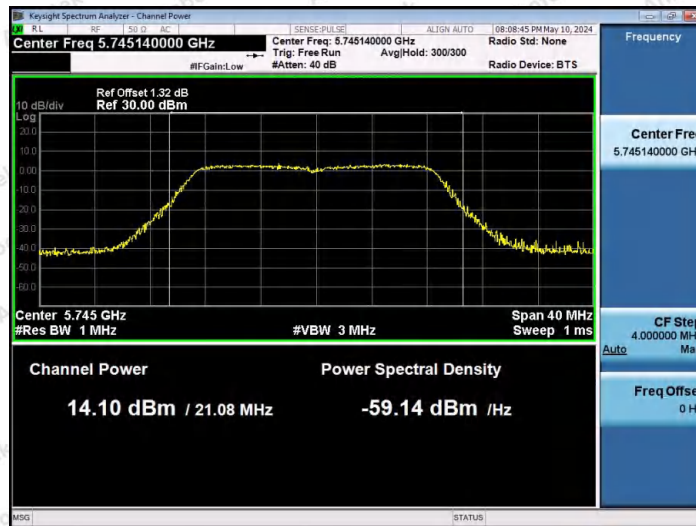

11AC20SISO-Ant1-5745-PASS