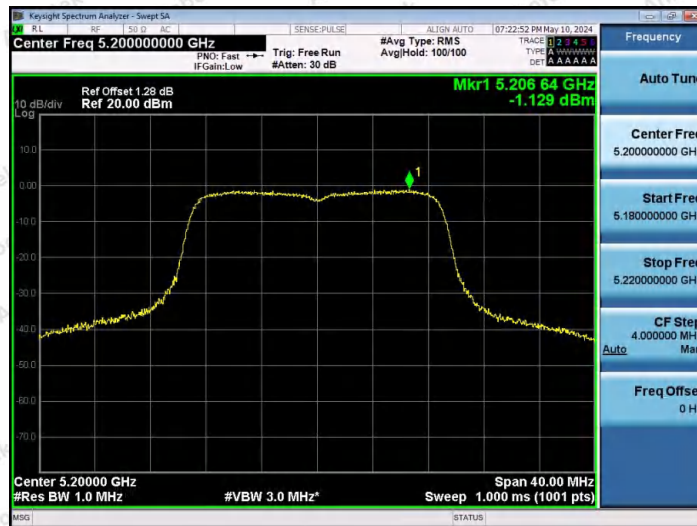

11N20SISO-Ant1-5200-PASS