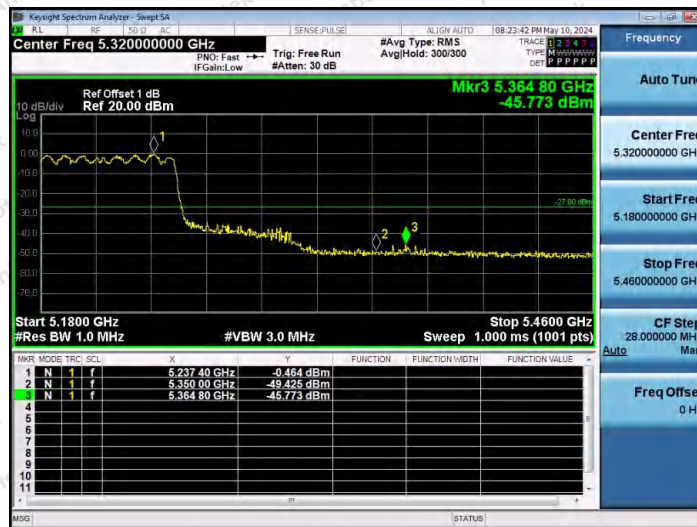

Hotline 400-003-0500
 www.anbotek.com.cn

11AC40SISO-Ant1-5230-PASS

11AC80SISO-Ant1-5210-PASS

11AC80SISO-Ant1-5210-PASS

Shenzhen Anbotek Compliance Laboratory Limited

Address: 1/F., Building D, Sogood Science and Technology Park, Sanwei Community, Hangcheng Street, Bao'an District, Shenzhen, Guangdong, China.
 Tel: (86) 0755-26066440 Fax: (86) 0755-26014772 Email: service@anbotek.com