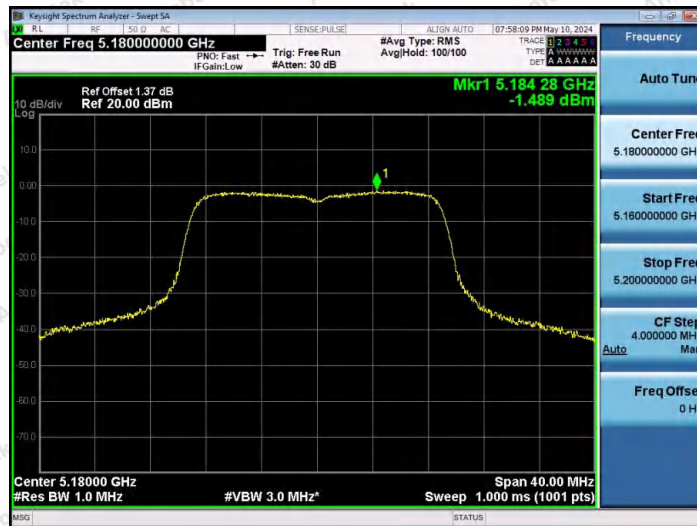

11AC20SISO-Ant1-5180-PASS