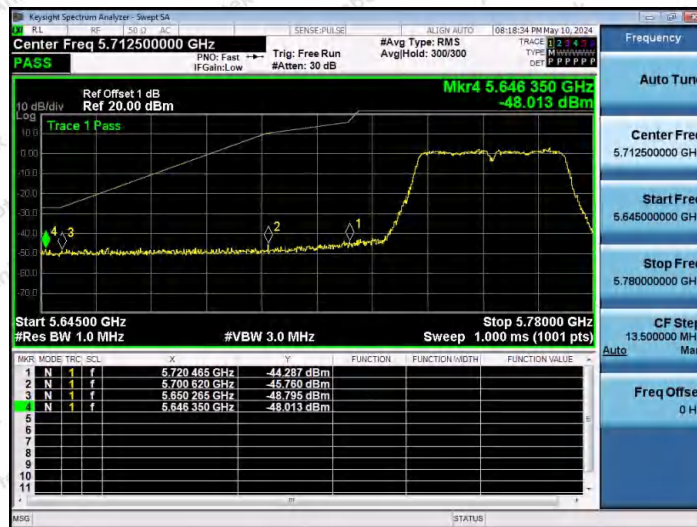

Hotline 400-003-0500
www.anbotek.com.cn

11AC20SISO-Ant1-5745-PASS

11AC20SISO-Ant1-5825-PASS

11AC40SISO-Ant1-5755-PASS

Shenzhen Anbotek Compliance Laboratory Limited

Address: 1/F., Building D, Sogood Science and Technology Park, Sanwei Community, Hangcheng Street, Bao'an District, Shenzhen, Guangdong, China.
 Tel: (86) 0755-26066440 Fax: (86) 0755-26014772 Email: service@anbotek.com