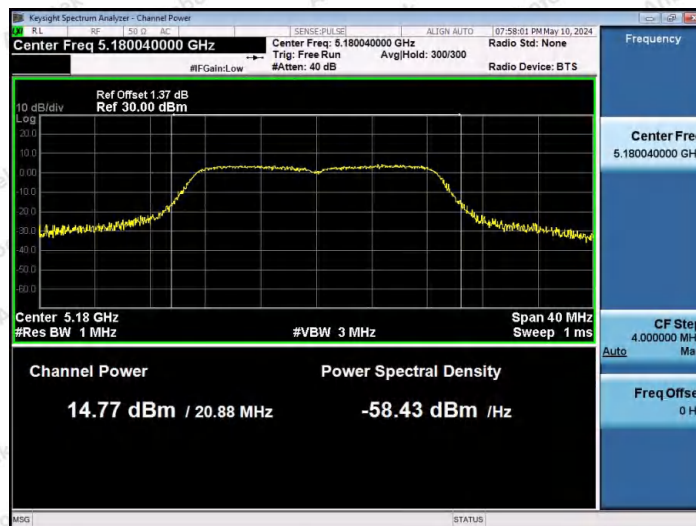

11A20SISO-Ant1-5180-PASS