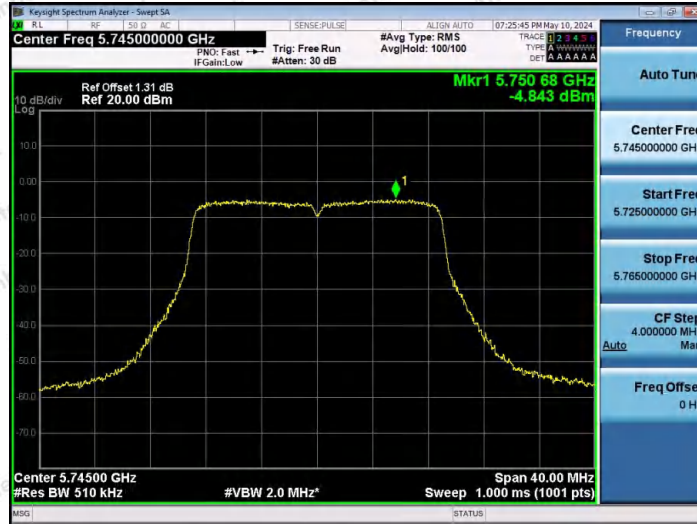

11N20SISO-Ant1-5745-PASS