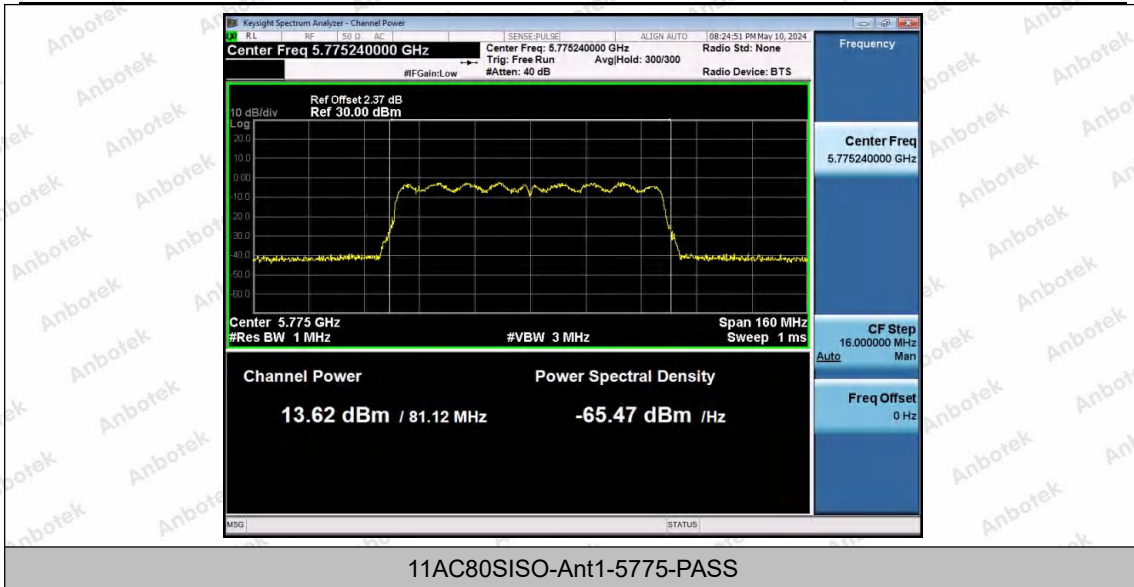

Shenzhen Anbotek Compliance Laboratory Limited

Address: 1/F., Building D, Sogood Science and Technology Park, Sanwei Community, Hangcheng Street, Bao'an District, Shenzhen, Guangdong, China.
Tel: (86) 0755-26066440 Fax: (86) 0755-26014772 Email: service@anbotek.com

Hotline
400-003-0500
www.anbotek.com.cn