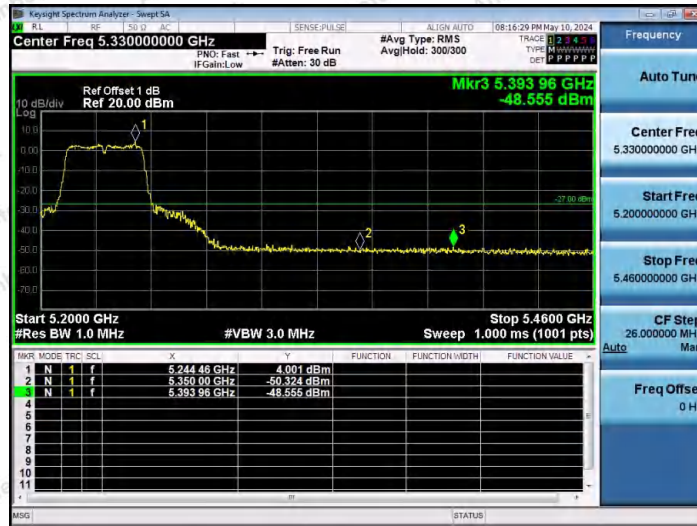

11AC40SISO-Ant1-5230-PASS