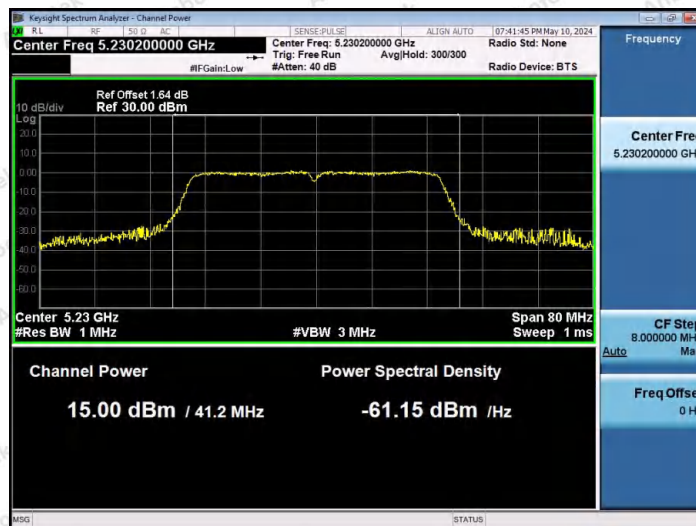

11N40SISO-Ant1-5230-PASS