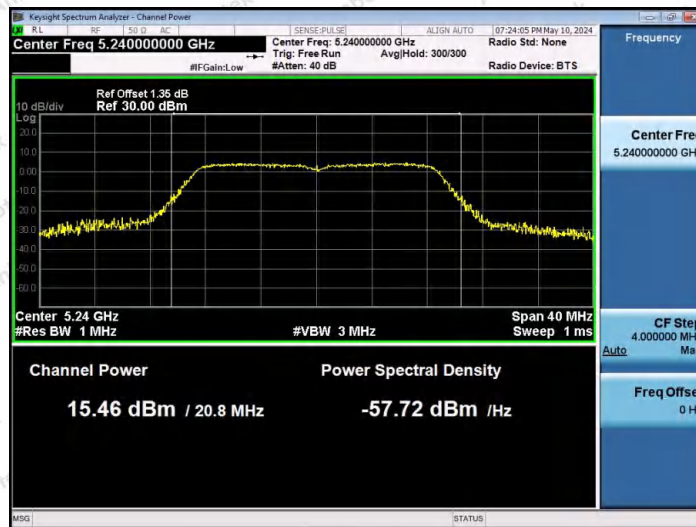

Hotline
 400-003-0500
 www.anbotek.com.cn

11N20SISO-Ant1-5180-PASS

11N20SISO-Ant1-5200-PASS

11N20SISO-Ant1-5240-PASS

Shenzhen Anbotek Compliance Laboratory Limited

Address: 1/F., Building D, Sogood Science and Technology Park, Sanwei Community, Hangcheng Street, Bao'an District, Shenzhen, Guangdong, China.
Tel: (86) 0755-26066440 Fax: (86) 0755-26014772 Email: service@anbotek.com