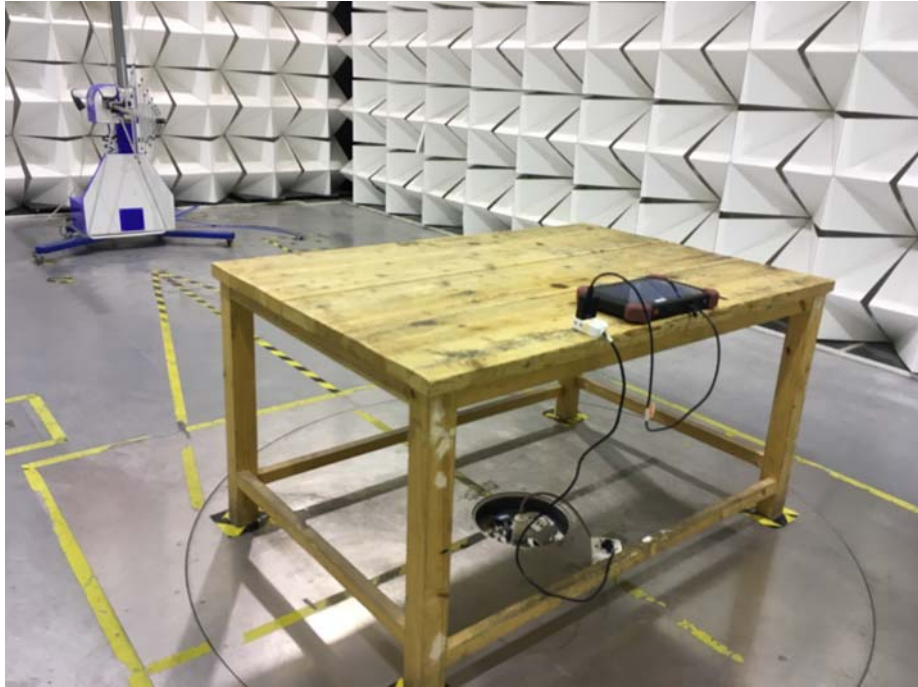

Appendix WTS18S07117020W_Photo

For 30MHz-1000MHz Test Site 2#