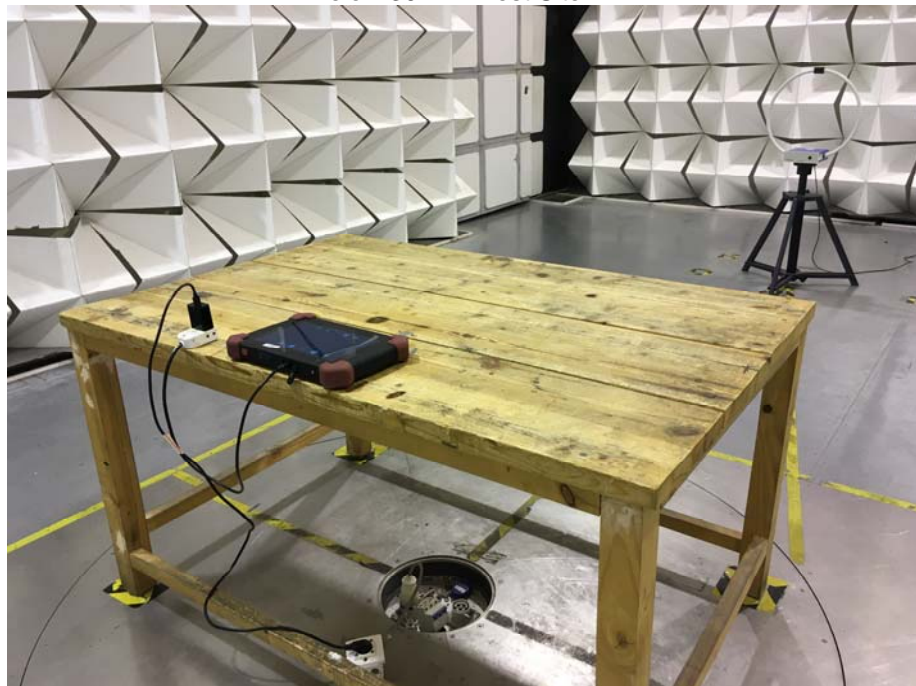

Photograph - Spurious Emissions Radiated Test Setup

Below 30MHz Test Site 2#