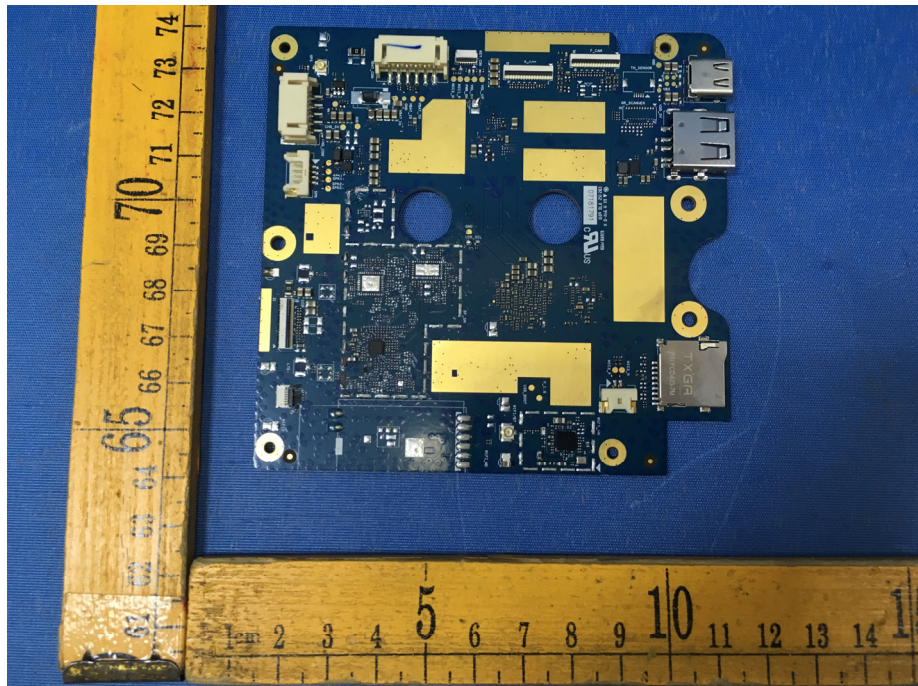

EUT – Internal View Model MAXIMUS 3.0 FCC ID: XUJMAX3

BT/2.4GWIF/ 5GWIFI /BLE ANT.

Appendix WTS18S07117020W_Photo

Appendix WTS18S07117020W_Photo

Appendix WTS18S07117020W_Photo