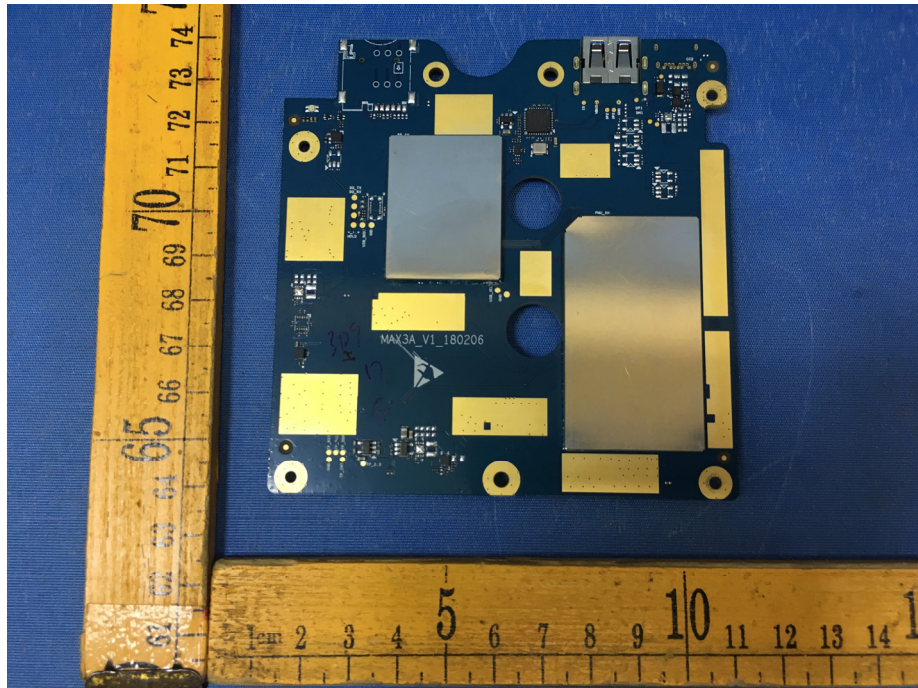

EUT – Internal View Model MAXIMUS 3.0 FCC ID: XUJMAX3

BT/2.4GWIF/ 5GWIFI /BLE ANT.

Appendix WTS18S07117020W_Photo

Appendix WTS18S07117020W_Photo

Appendix WTS18S07117020W_Photo