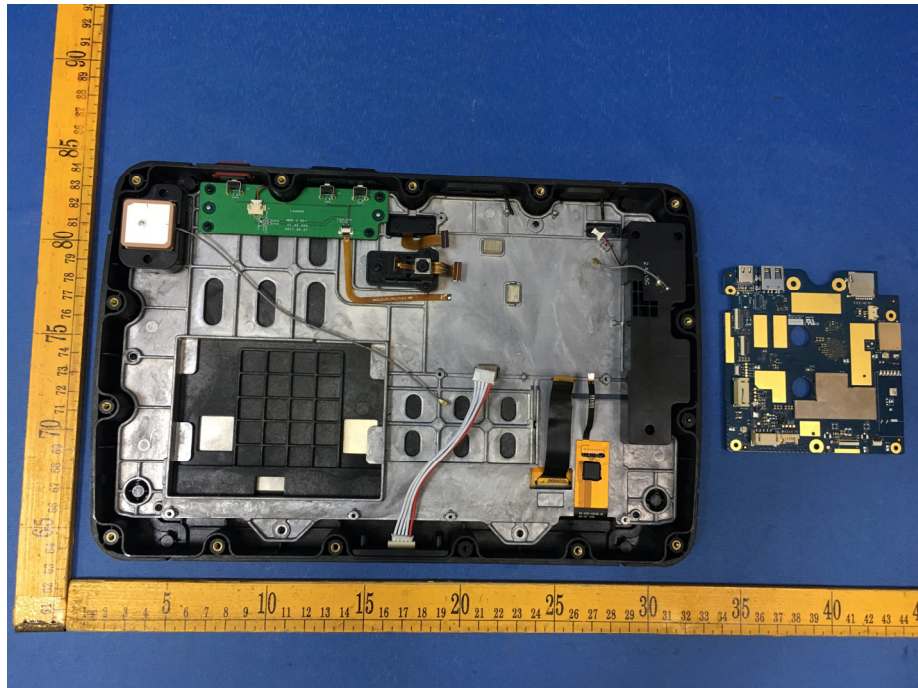

EUT – Internal View Model MAXIMUS 3.0 FCC ID: XUJMAX3

BT/2.4GWIF/ 5GWIFI /BLE ANT.

Appendix WTS18S07117020W_Photo

Appendix WTS18S07117020W_Photo

Appendix WTS18S07117020W_Photo