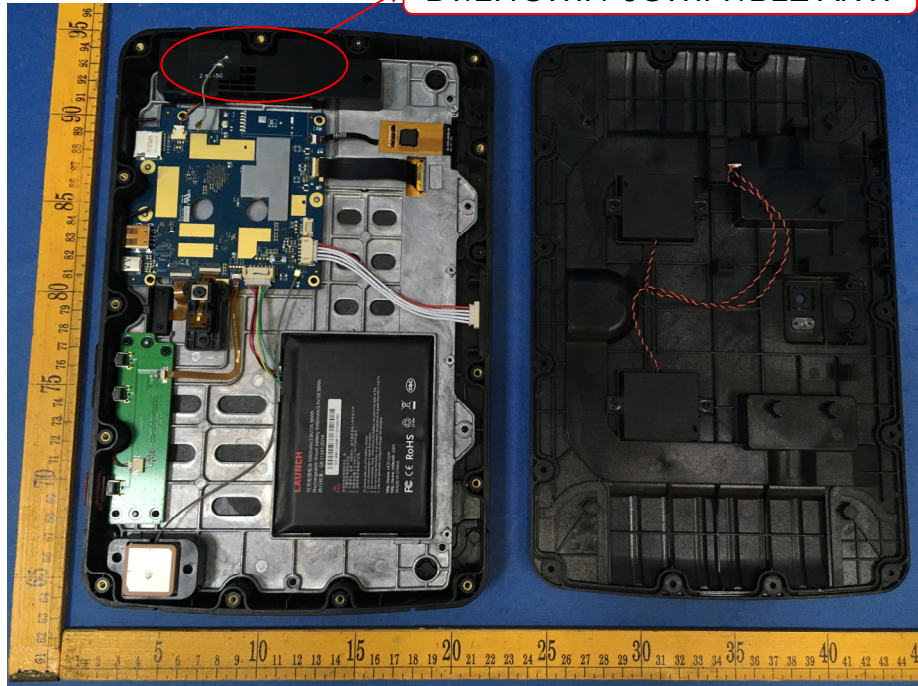

EUT – Internal View Model MAXIMUS 3.0 FCC ID: XUJMAX3

BT/2.4GWIF/ 5GWIFI /BLE ANT.

Appendix WTS18S07117020W_Photo

Appendix WTS18S07117020W_Photo

Appendix WTS18S07117020W_Photo