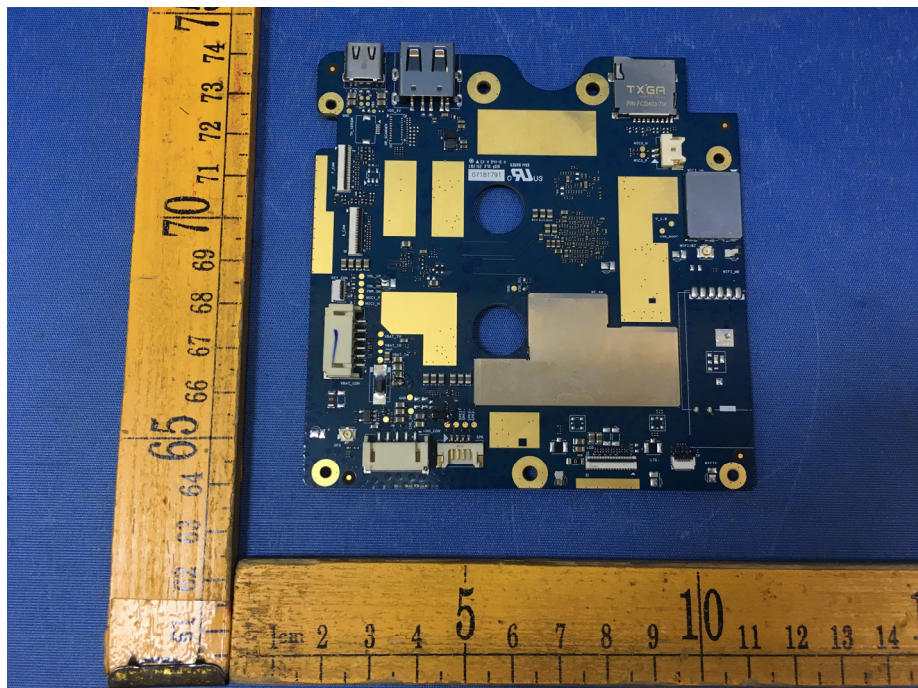

EUT – Internal View Model MAXIMUS 3.0 FCC ID: XUJMAX3

BT/2.4GWIF/ 5GWIFI /BLE ANT.

Appendix WTS18S07117020W_Photo

Appendix WTS18S07117020W_Photo

Appendix WTS18S07117020W_Photo