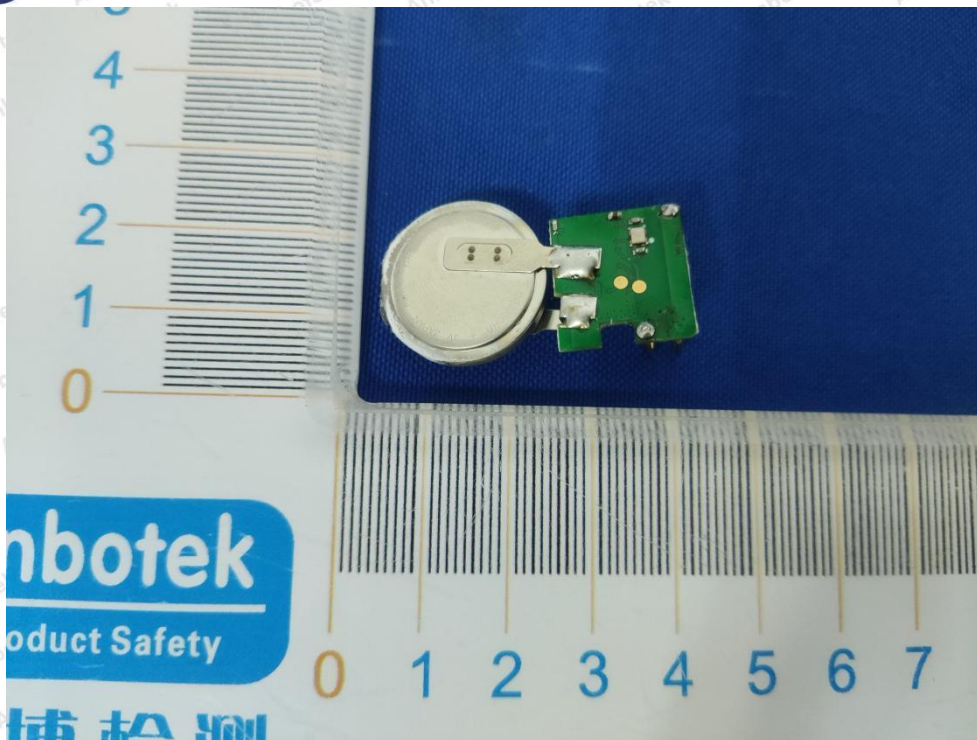

Hotline
400-003-0500
www.anbotek.com

Anbotek

Product Safety

Shenzhen Anbotek Compliance Laboratory Limited

Address: 1/F., Building D, Sogood Science and Technology Park, Sanwei Community, Hangcheng Street, Bao'an District, Shenzhen, Guangdong, China.