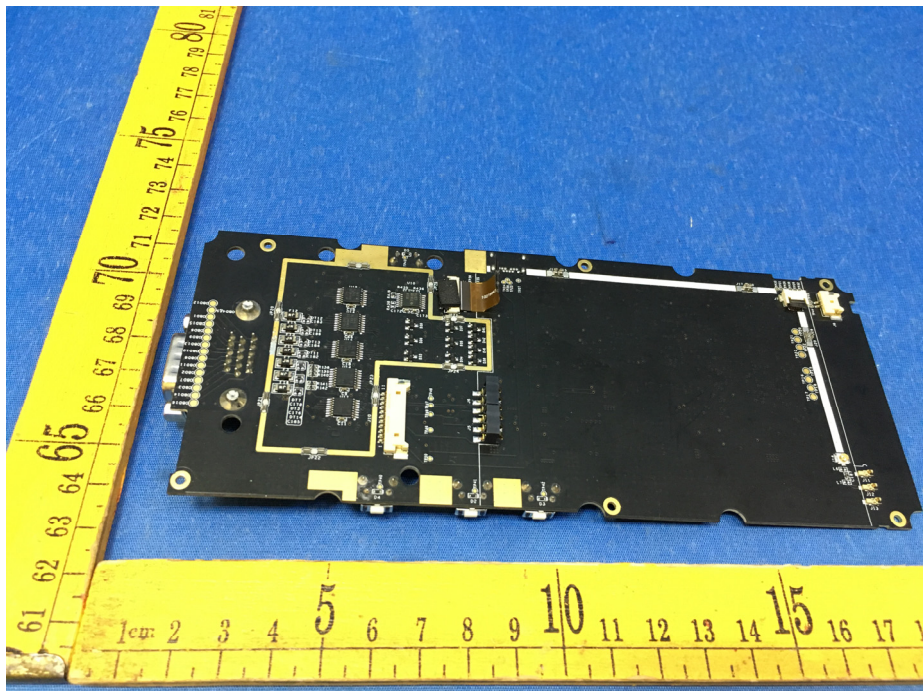

Appendix WTS17S1194413E_Photo