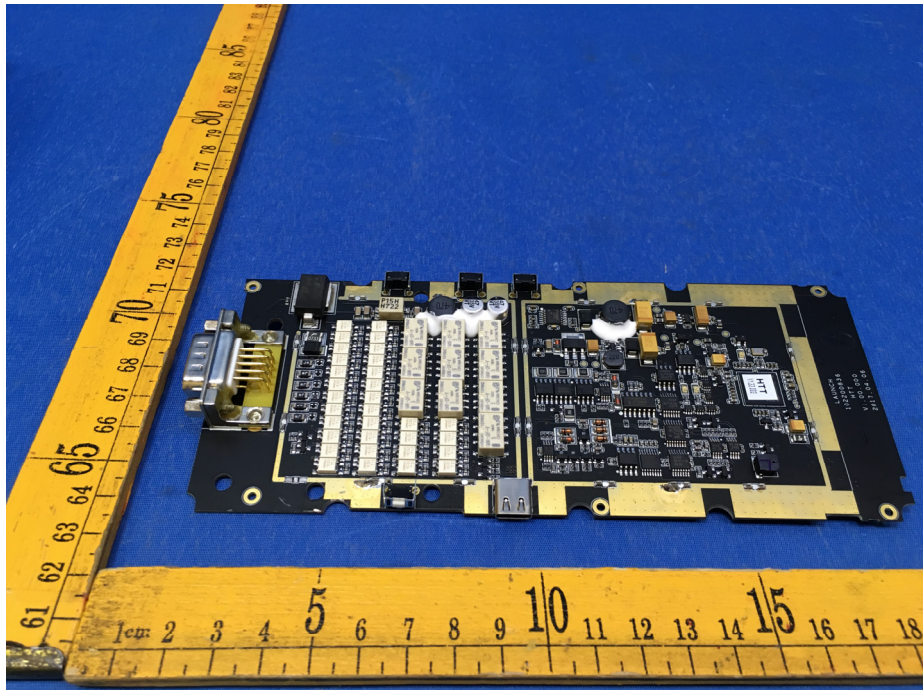

Appendix WTS17S1194413E_Photo