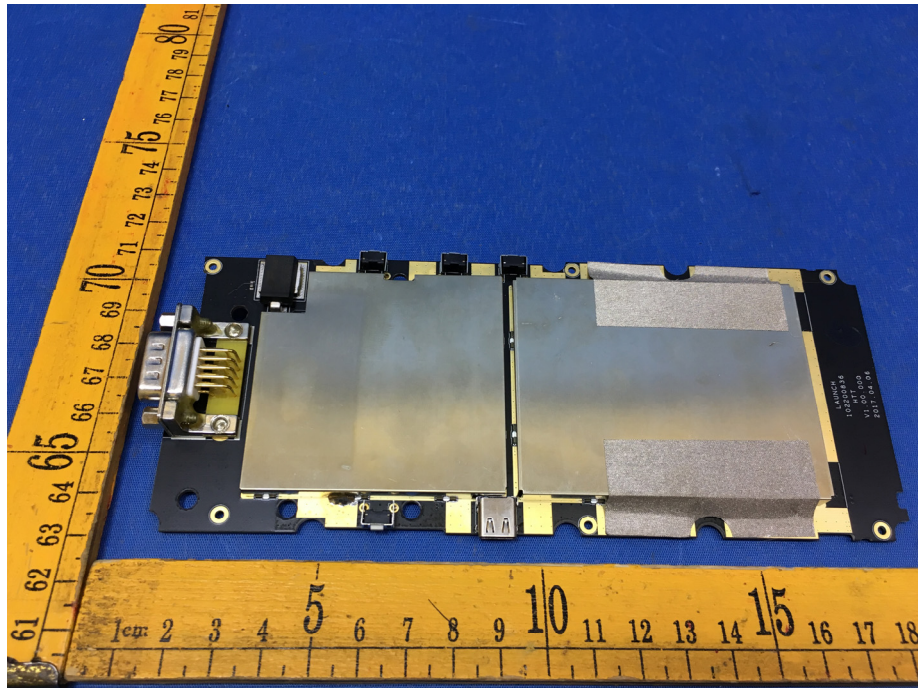

EUT – Internal View Model HTT FCC ID: XUJHTT

NFC ANT.

BT/2.4GWIF/ 5GWIFI /BLE ANT.

Appendix WTS17S1194413E\_Photo

---

# Appendix WTS17S1194413E\_Photo

---