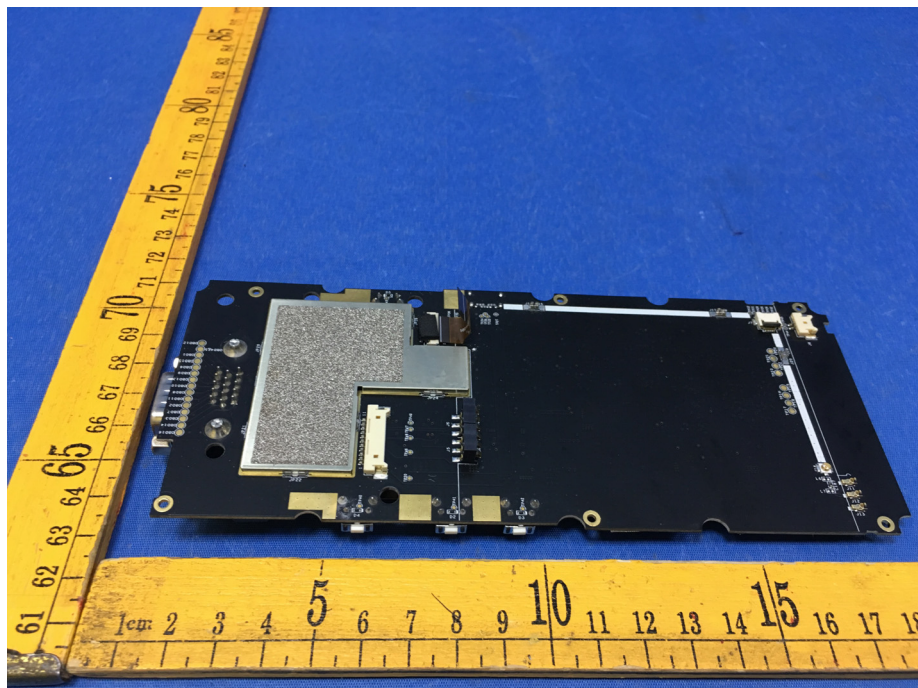

EUT – Internal View Model HTT FCC ID: XUJHTT

NFC ANT.

BT/2.4GWIF/ 5GWIFI /BLE ANT.

Appendix WTS17S1194413E\_Photo

---

# Appendix WTS17S1194413E\_Photo

---