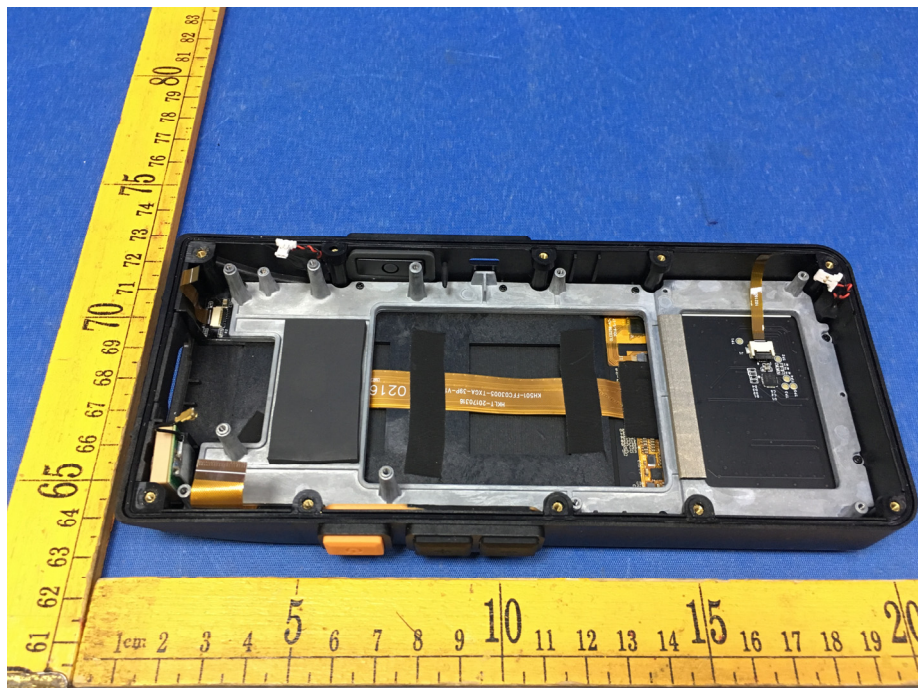

Appendix WTS17S1194413E_Photo