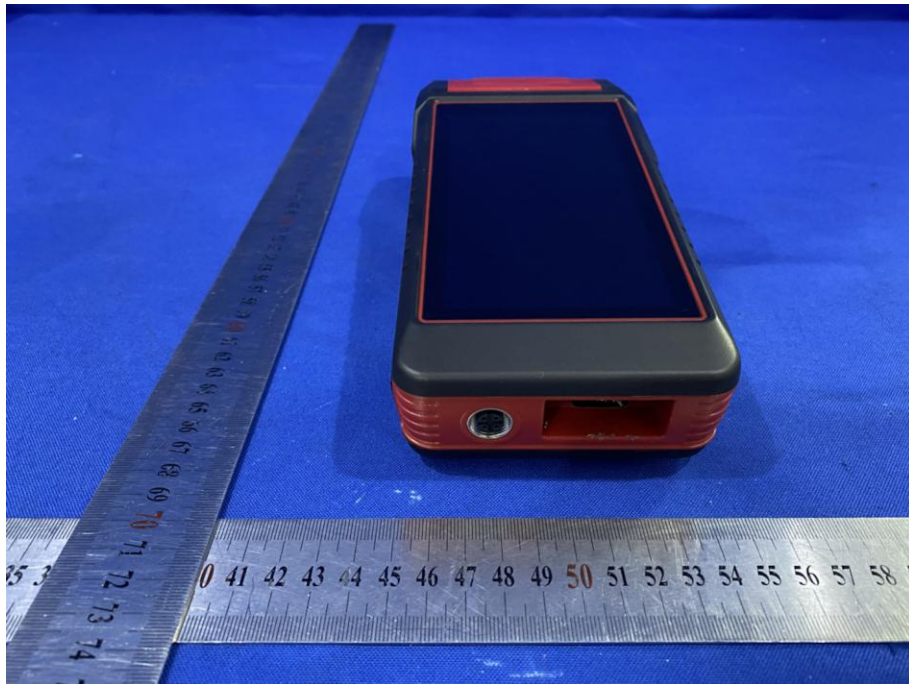

8 PHOTOGRAPHS OF EUT Constructional Details

Test model No.:iSmartTool 601Max

View of Product-1

View of Product-2

View of Product-3

View of Product-4

View of Product-5

View of Product-6