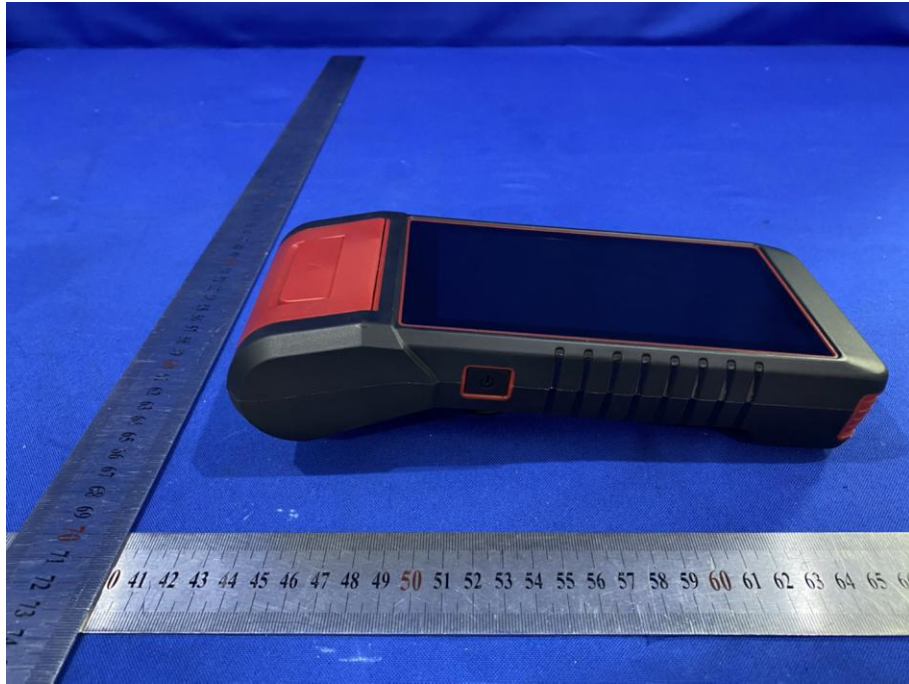

8 PHOTOGRAPHS OF EUT Constructional Details

Test model No.:iSmartTool 601Max

View of Product-1

View of Product-2

View of Product-3

View of Product-4

View of Product-5

View of Product-6